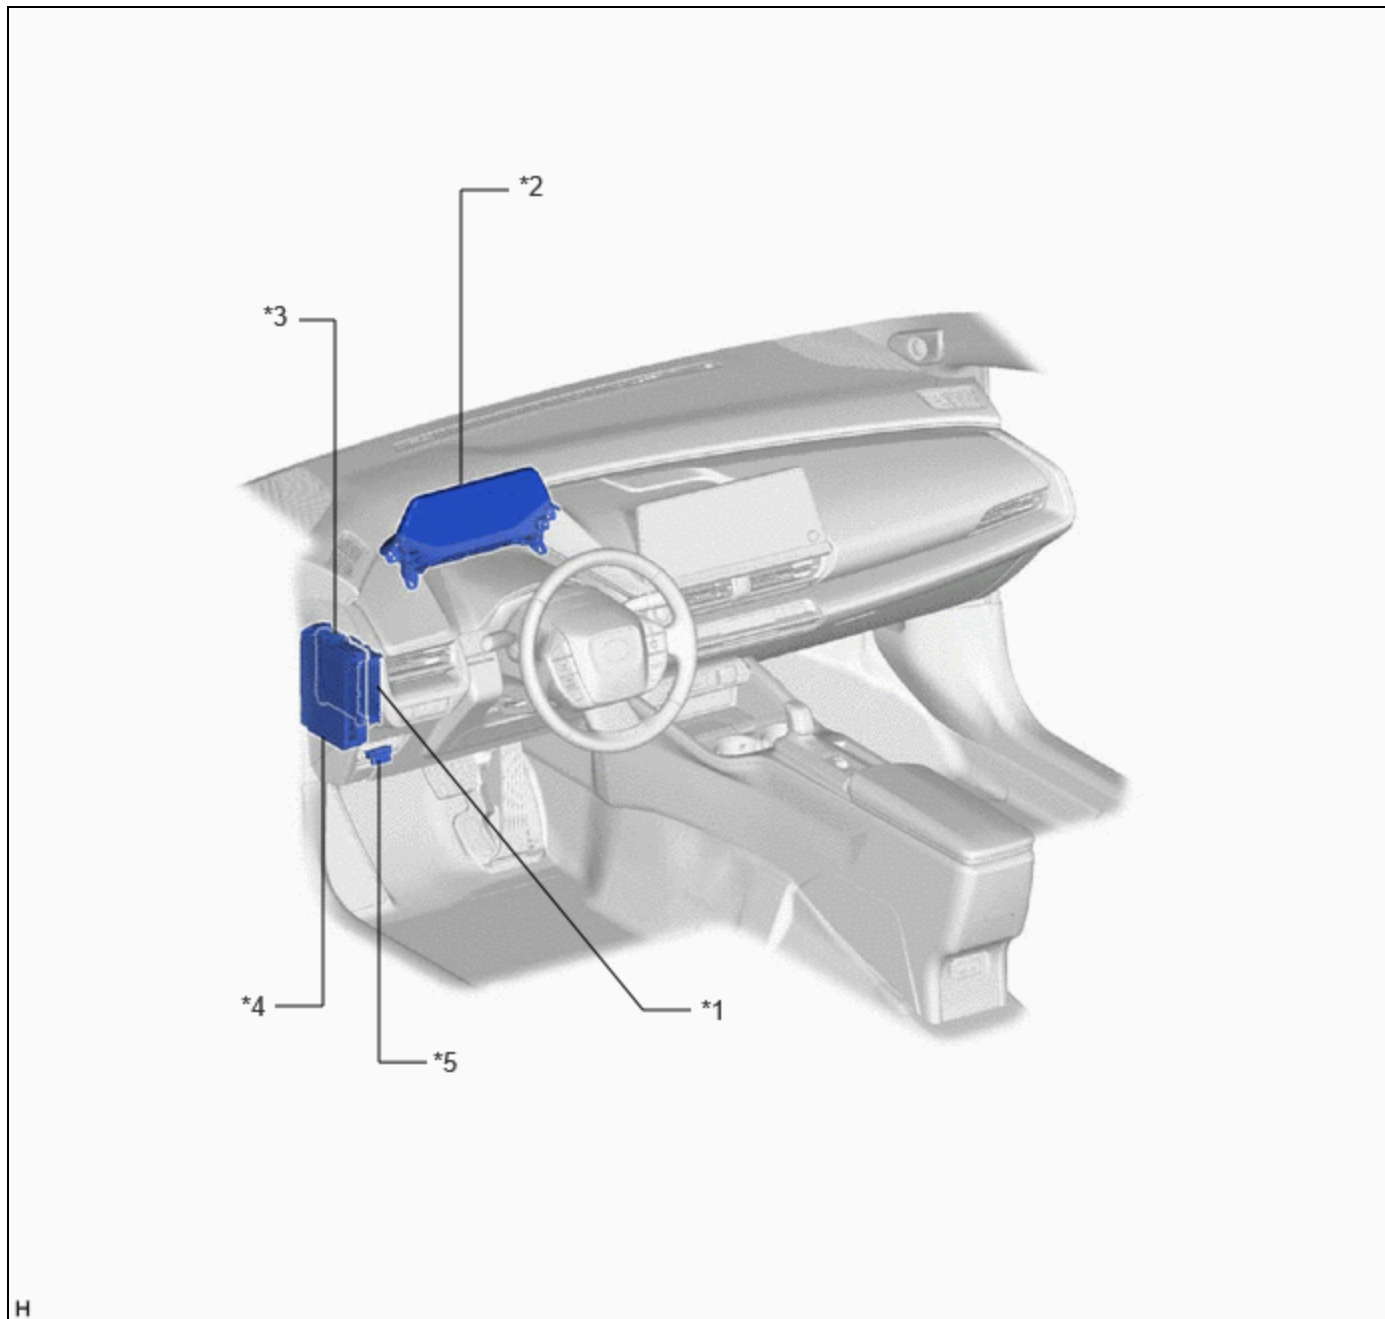

*5	POWER WINDOW REGULATOR MOTOR ASSEMBLY LH (for Driver Door)	*6	POWER WINDOW REGULATOR MOTOR ASSEMBLY RH (for Front Passenger Door)
*7	POWER WINDOW REGULATOR MOTOR ASSEMBLY LH (for Rear LH Door)	*8	POWER WINDOW REGULATOR MOTOR ASSEMBLY RH (for Rear RH Door)
*9	FRONT DOOR LOCK WITH MOTOR ASSEMBLY LH	*10	FRONT DOOR LOCK WITH MOTOR ASSEMBLY RH

ILLUSTRATION

*1	CERTIFICATION ECU (SMART KEY ECU ASSEMBLY)	*2	COMBINATION METER ASSEMBLY
*3	MAIN BODY ECU (MULTIPLEX NETWORK BODY ECU)	*4	POWER DISTRIBUTION BOX ASSEMBLY - ECU-B NO. 2 FUSE