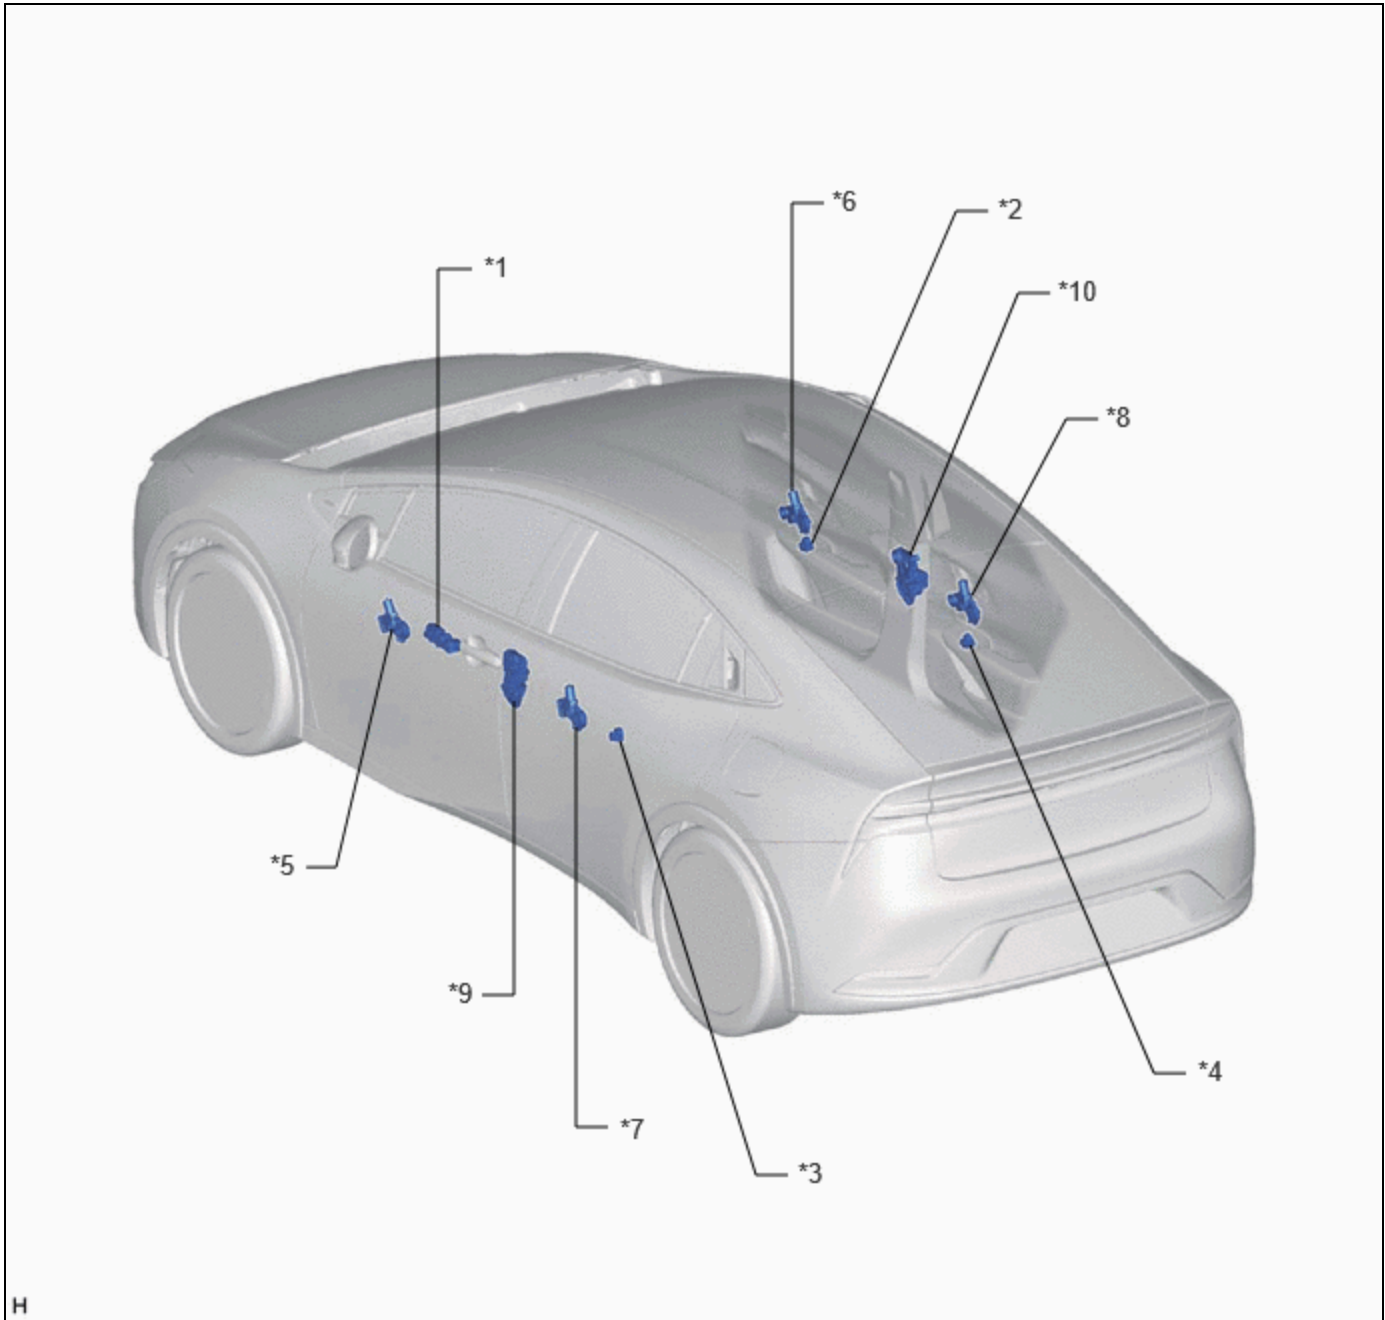

Last Modified: 12-04-2024	6.11:8.1.0	Doc ID: RM1000000029X5X
Model Year Start: 2023	Model: Prius Prime	Prod Date Range: [12/2022 -]
Title: WINDOW / GLASS: POWER WINDOW CONTROL SYSTEM: PARTS LOCATION; 2023 - 2024 MY Prius Prius Prime [12/2022 -]		

PARTS LOCATION

ILLUSTRATION

*1	MULTIPLEX NETWORK MASTER SWITCH ASSEMBLY	*2	POWER WINDOW REGULATOR SWITCH ASSEMBLY
*3	REAR POWER WINDOW REGULATOR SWITCH ASSEMBLY (for LH Door)	*4	REAR POWER WINDOW REGULATOR SWITCH ASSEMBLY (for RH Door)