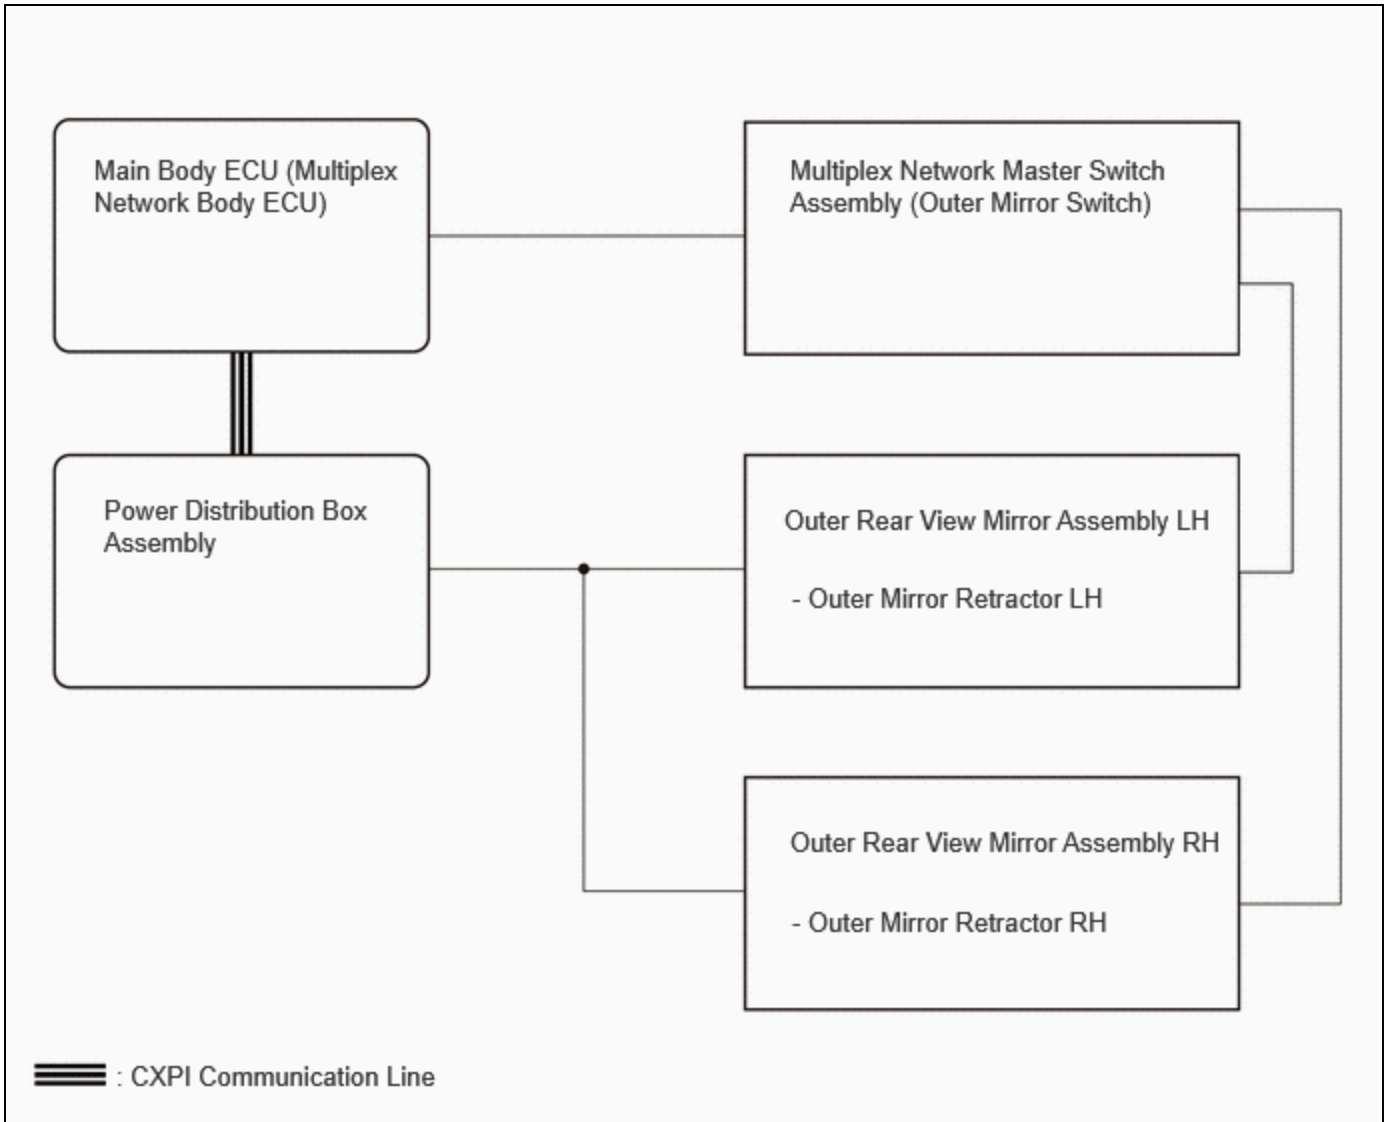

Last Modified: 12-04-2024	6.11:8.1.0	Doc ID: RM1000000029A0J
Model Year Start: 2023	Model: Prius Prime	Prod Date Range: [12/2022 -]
Title: MIRROR (EXT): POWER MIRROR CONTROL SYSTEM: SYSTEM DIAGRAM; 2023 - 2024 MY Prius Prius Prime [12/2022 -]		

SYSTEM DIAGRAM

ELECTRICAL REMOTE CONTROL MIRROR FUNCTION

MIRROR HEATER FUNCTION (w/ Mirror Heater)