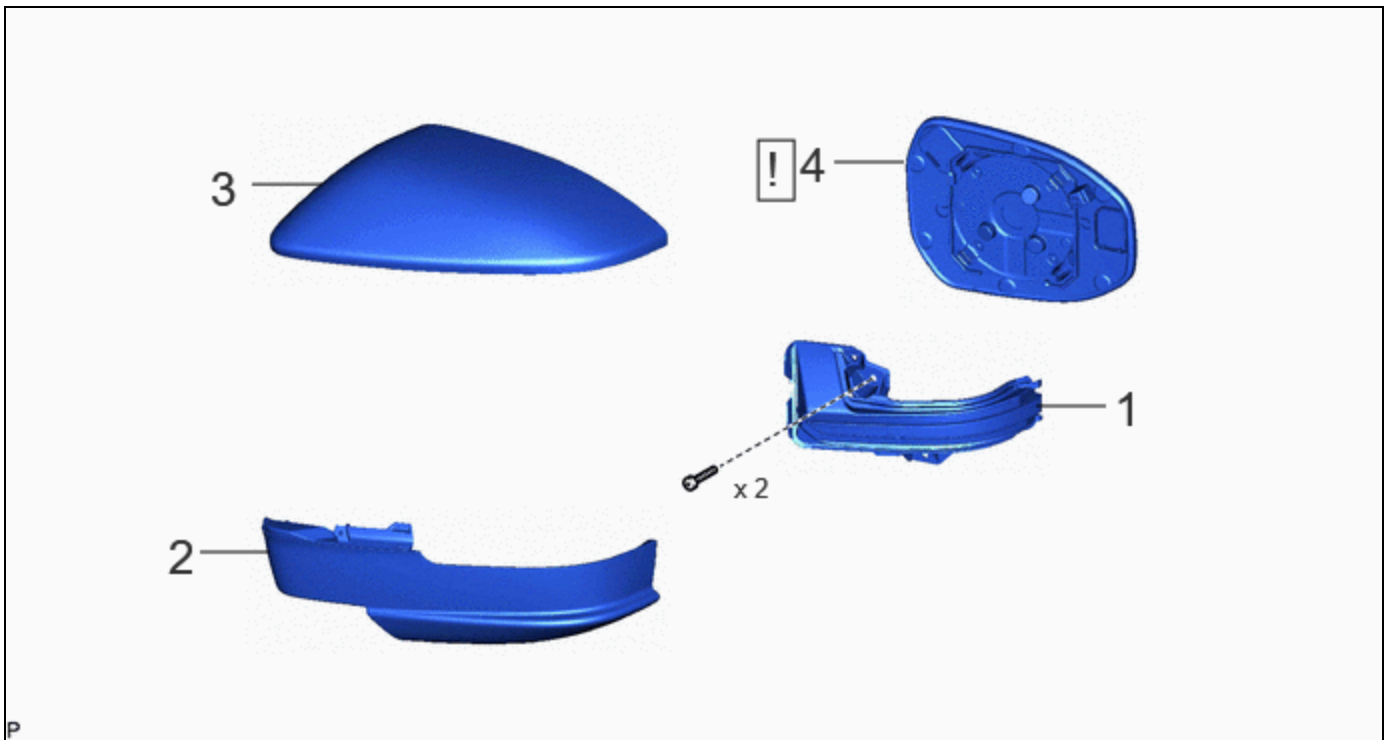

INSTALLATION

CAUTION / NOTICE / HINT

HINT:

- Use the same procedure for the RH side and LH side.
- The following procedure is for the LH side.

CAUTION / NOTICE / HINT

COMPONENTS (INSTALLATION)

| | PROCEDURE | PART NAME CODE | ! | 📄 | ⚙️ |
|---|---------------------------------|----------------|------|---|----|
| 1 | SIDE TURN SIGNAL LIGHT ASSEMBLY | 81740 | - | - | - |
| 2 | NO. 3 OUTER MIRROR COVER | 8794BA | - | - | - |
| 3 | OUTER MIRROR COVER | 87945 | - | - | - |
| 4 | OUTER MIRROR | 87961 | INFO | - | - |

PROCEDURE

1. INSTALL SIDE TURN SIGNAL LIGHT ASSEMBLY

2. INSTALL NO. 3 OUTER MIRROR COVER

3. INSTALL OUTER MIRROR COVER

4. INSTALL OUTER MIRROR

Click here [INFO](#)