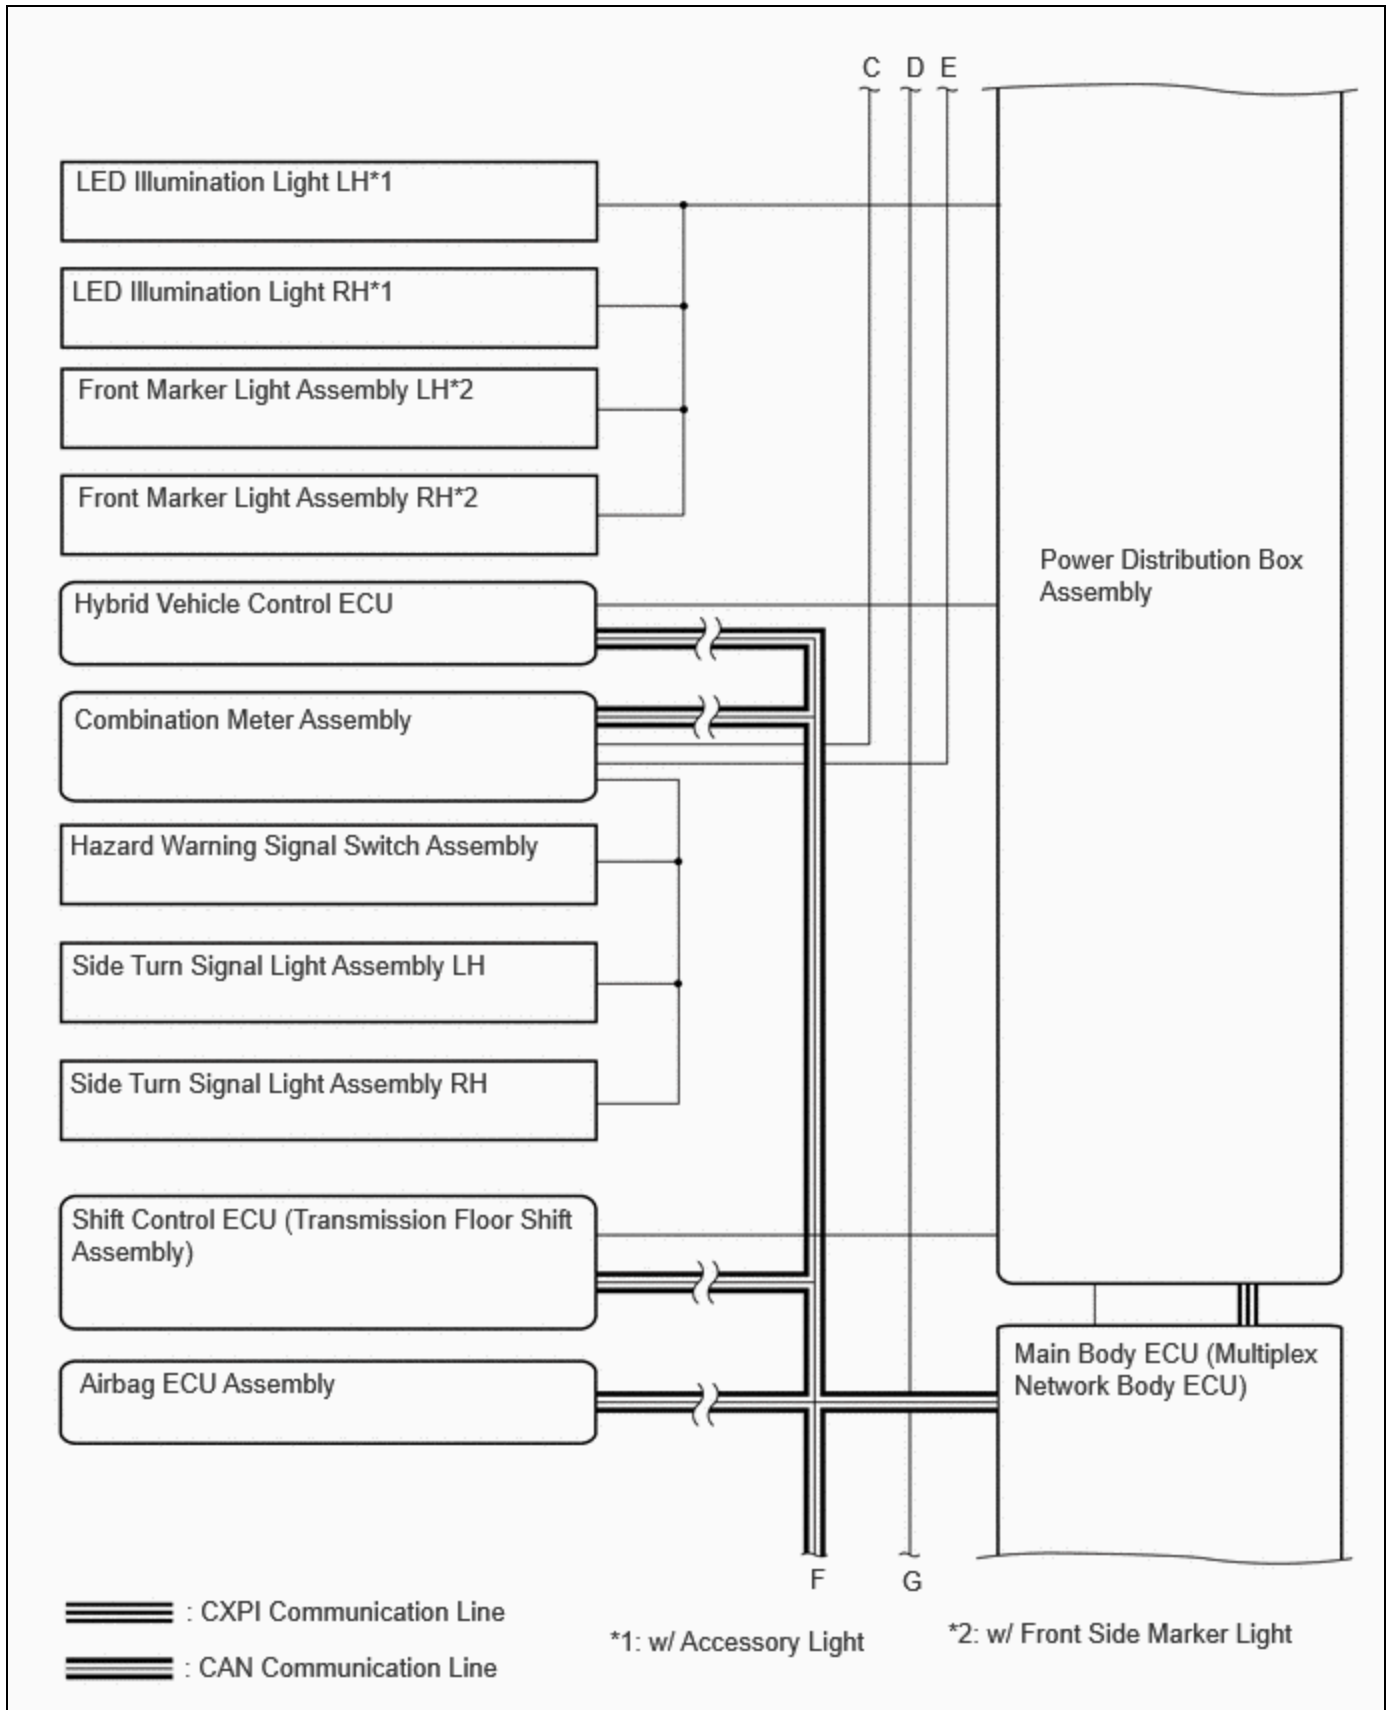

<b>Last Modified:</b> 12-04-2024	6.11:8.1.0	<b>Doc ID:</b> RM100000002C2KL
<b>Model Year Start:</b> 2023	<b>Model:</b> Prius Prime	<b>Prod Date Range:</b> [03/2023 - ]
<b>Title:</b> LIGHTING (EXT): LIGHTING SYSTEM: SYSTEM DIAGRAM; 2023 - 2024 MY Prius Prius Prime [03/2023 - ]		

## **SYSTEM DIAGRAM**

for PHEV Model:

Charge Lid with Motor Lock Assembly

Spot Light Assembly

Plugin Charge Control ECU Assembly