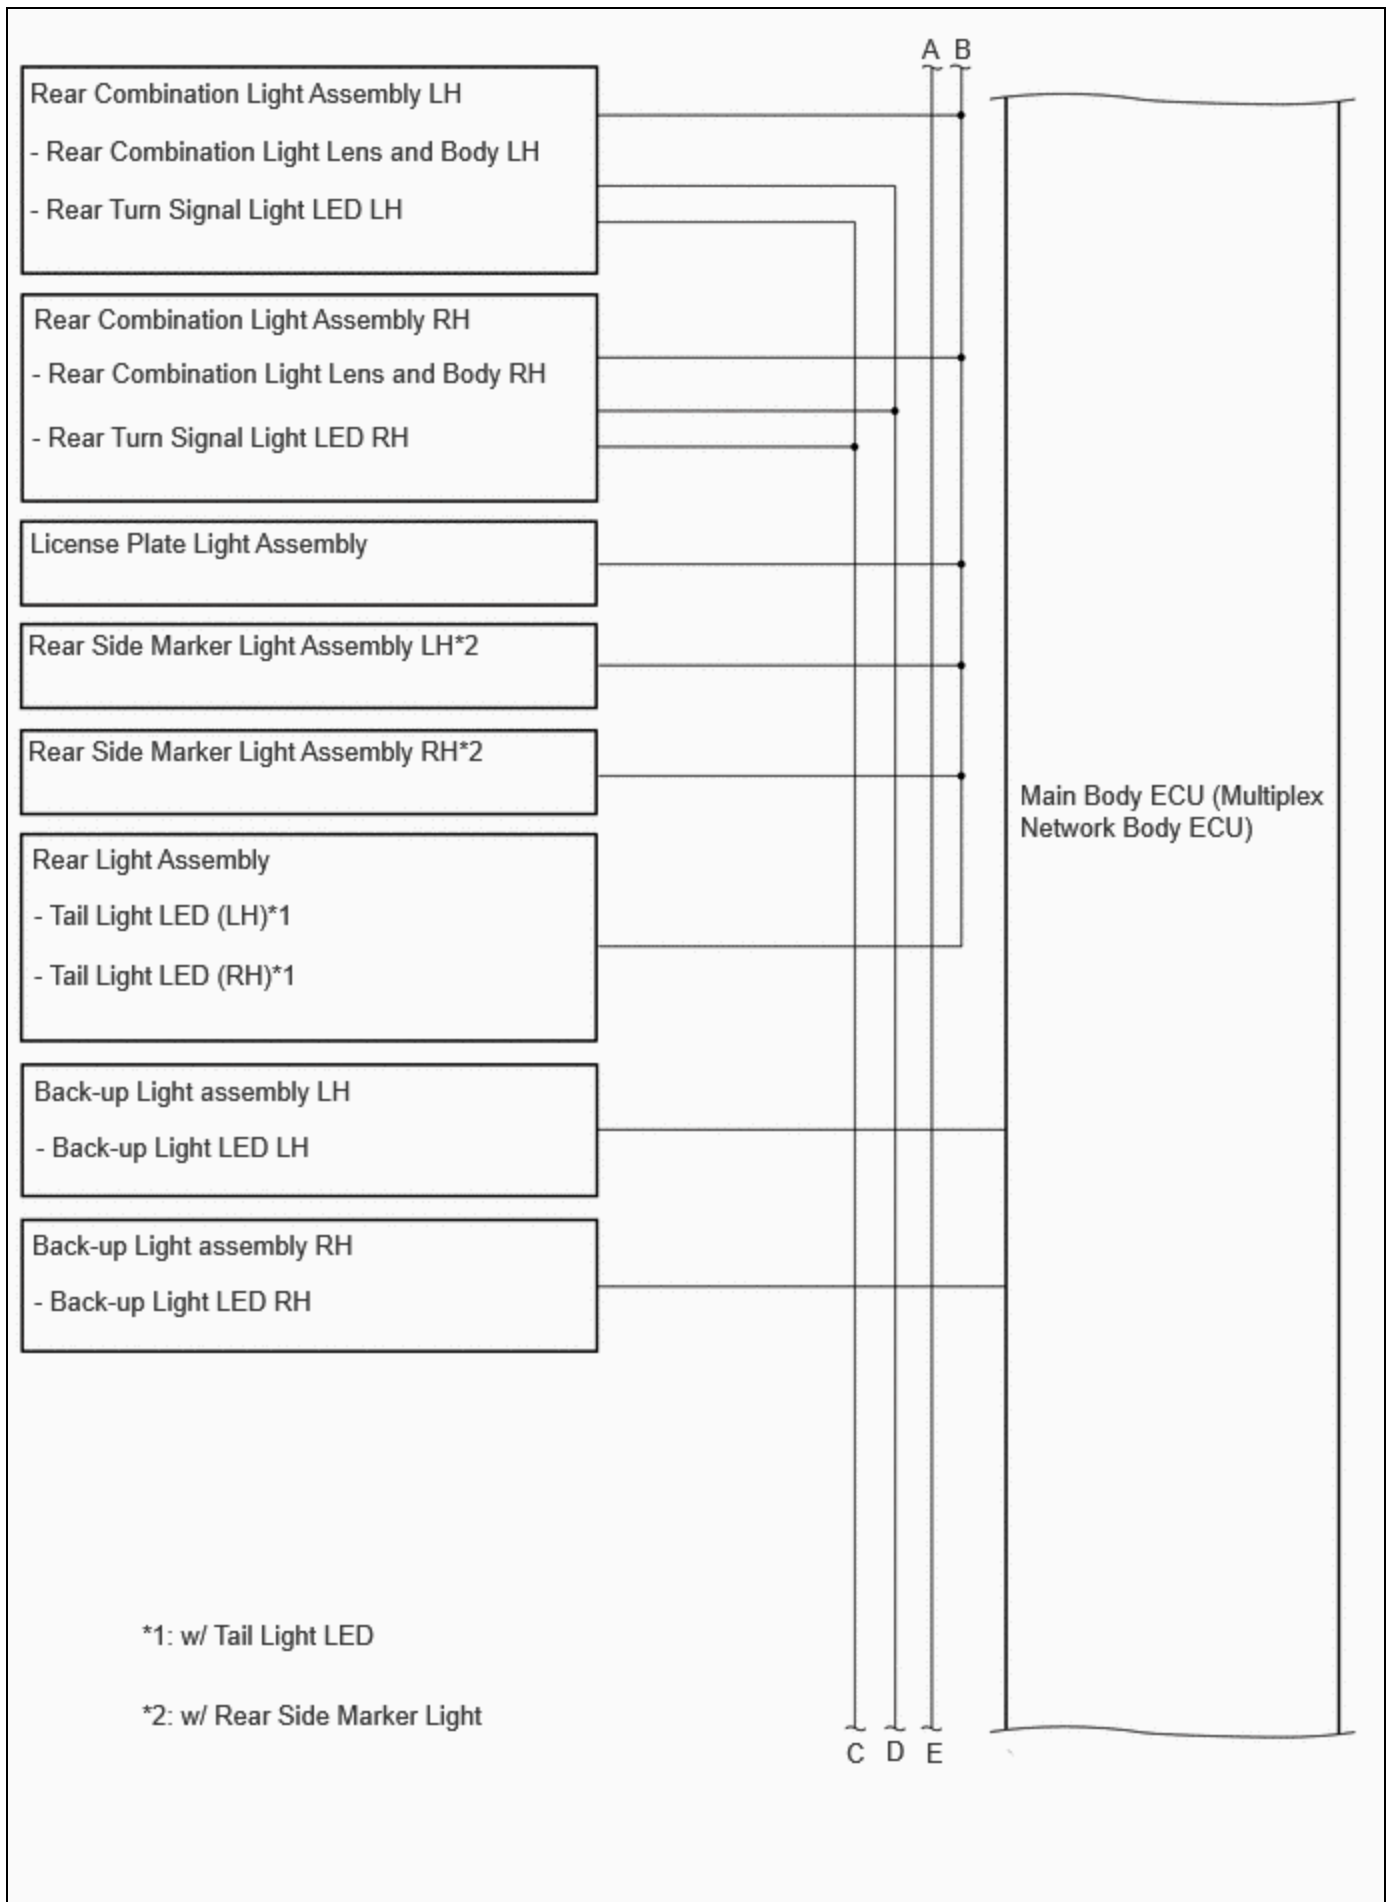

<b>Last Modified:</b> 12-04-2024	6.11:8.1.0	<b>Doc ID:</b> RM100000002C2KL
<b>Model Year Start:</b> 2023	<b>Model:</b> Prius Prime	<b>Prod Date Range:</b> [03/2023 - ]
<b>Title:</b> LIGHTING (EXT): LIGHTING SYSTEM: SYSTEM DIAGRAM; 2023 - 2024 MY Prius Prius Prime [03/2023 - ]		

## **SYSTEM DIAGRAM**

for PHEV Model:

Charge Lid with Motor Lock Assembly

Spot Light Assembly

Plugin Charge Control ECU Assembly