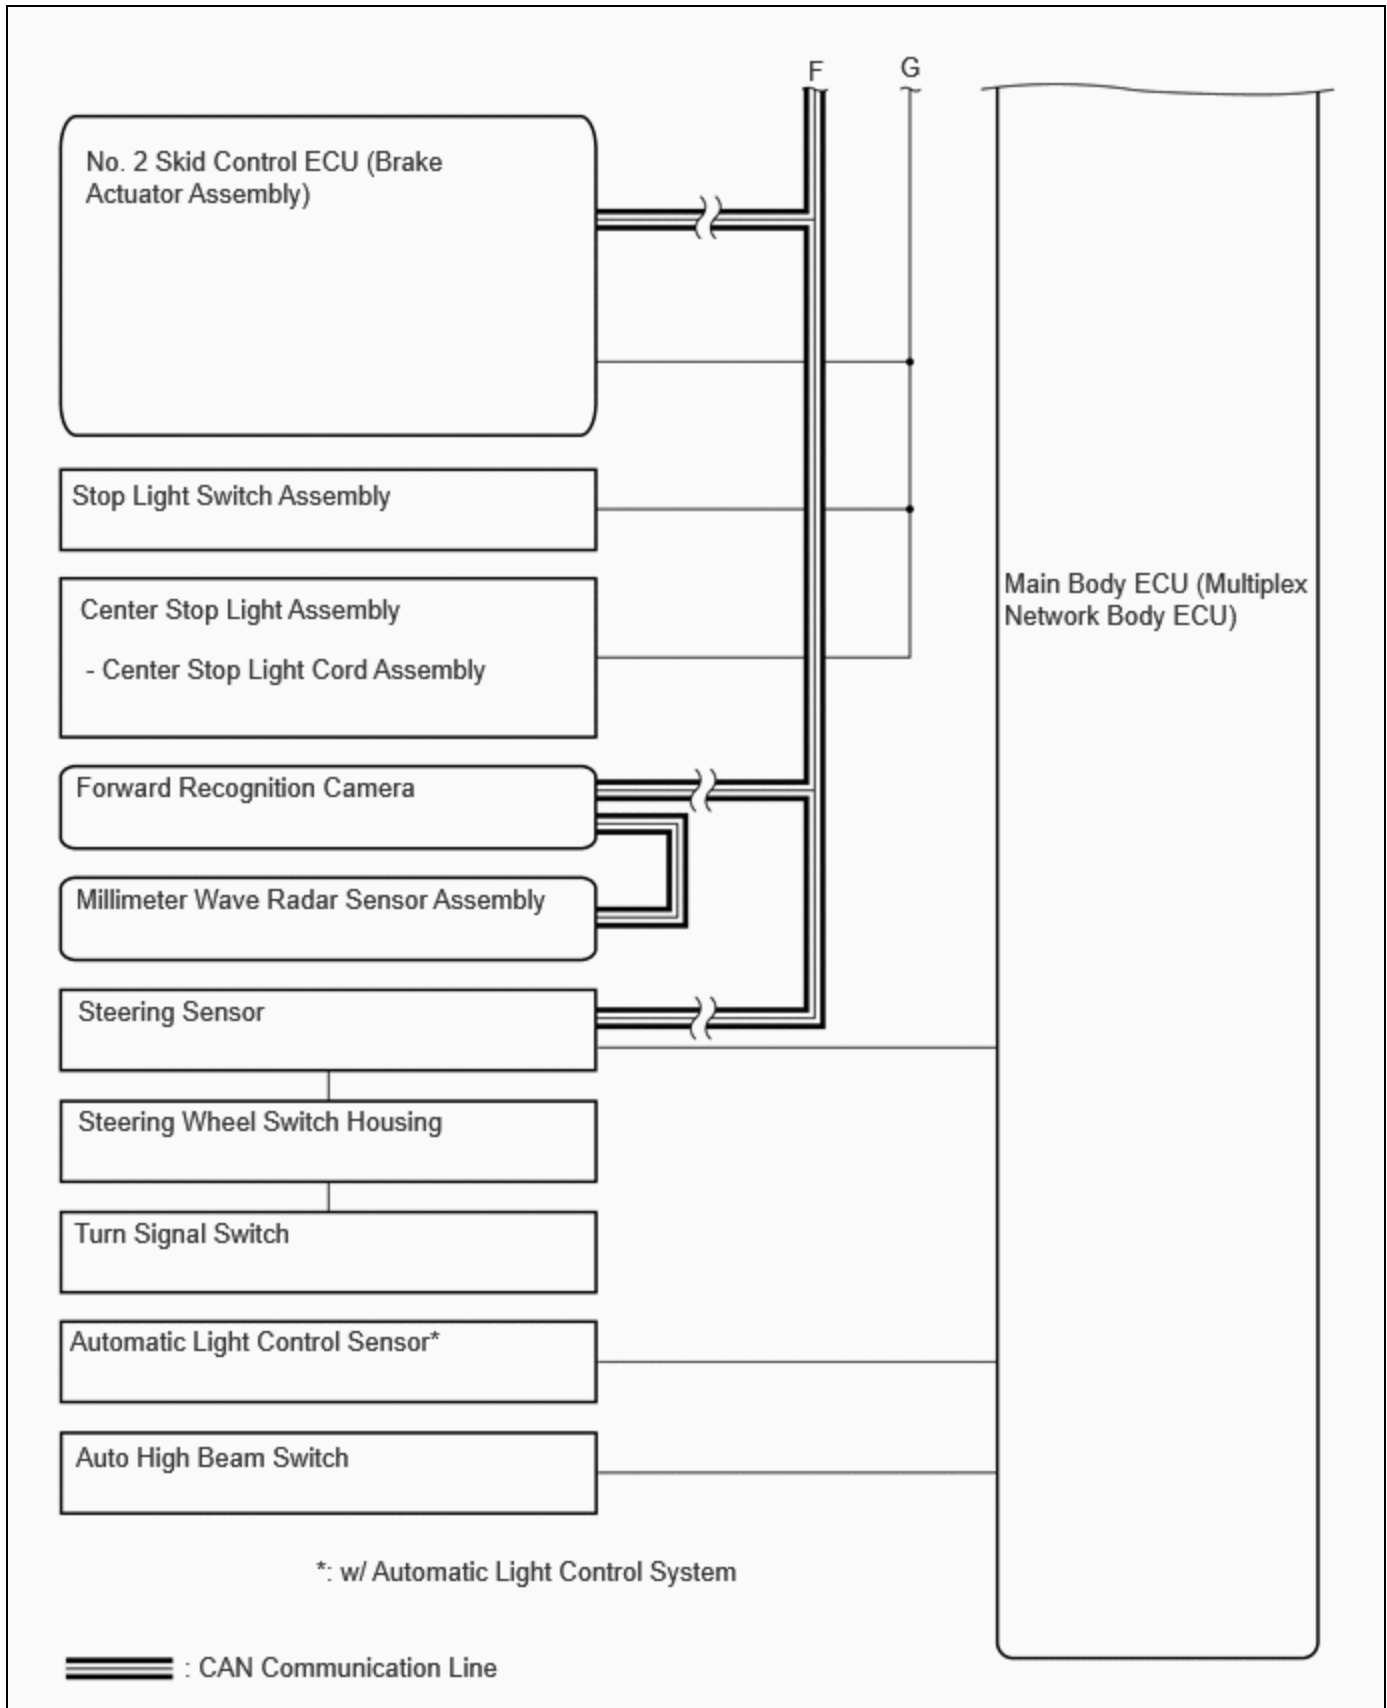

<b>Last Modified:</b> 12-04-2024	6.11:8.1.0	<b>Doc ID:</b> RM100000002C2KL
<b>Model Year Start:</b> 2023	<b>Model:</b> Prius Prime	<b>Prod Date Range:</b> [03/2023 - ]
<b>Title:</b> LIGHTING (EXT): LIGHTING SYSTEM: SYSTEM DIAGRAM; 2023 - 2024 MY Prius Prius Prime [03/2023 - ]		

## **SYSTEM DIAGRAM**

for PHEV Model:

Charge Lid with Motor Lock Assembly

Spot Light Assembly

Plugin Charge Control ECU Assembly