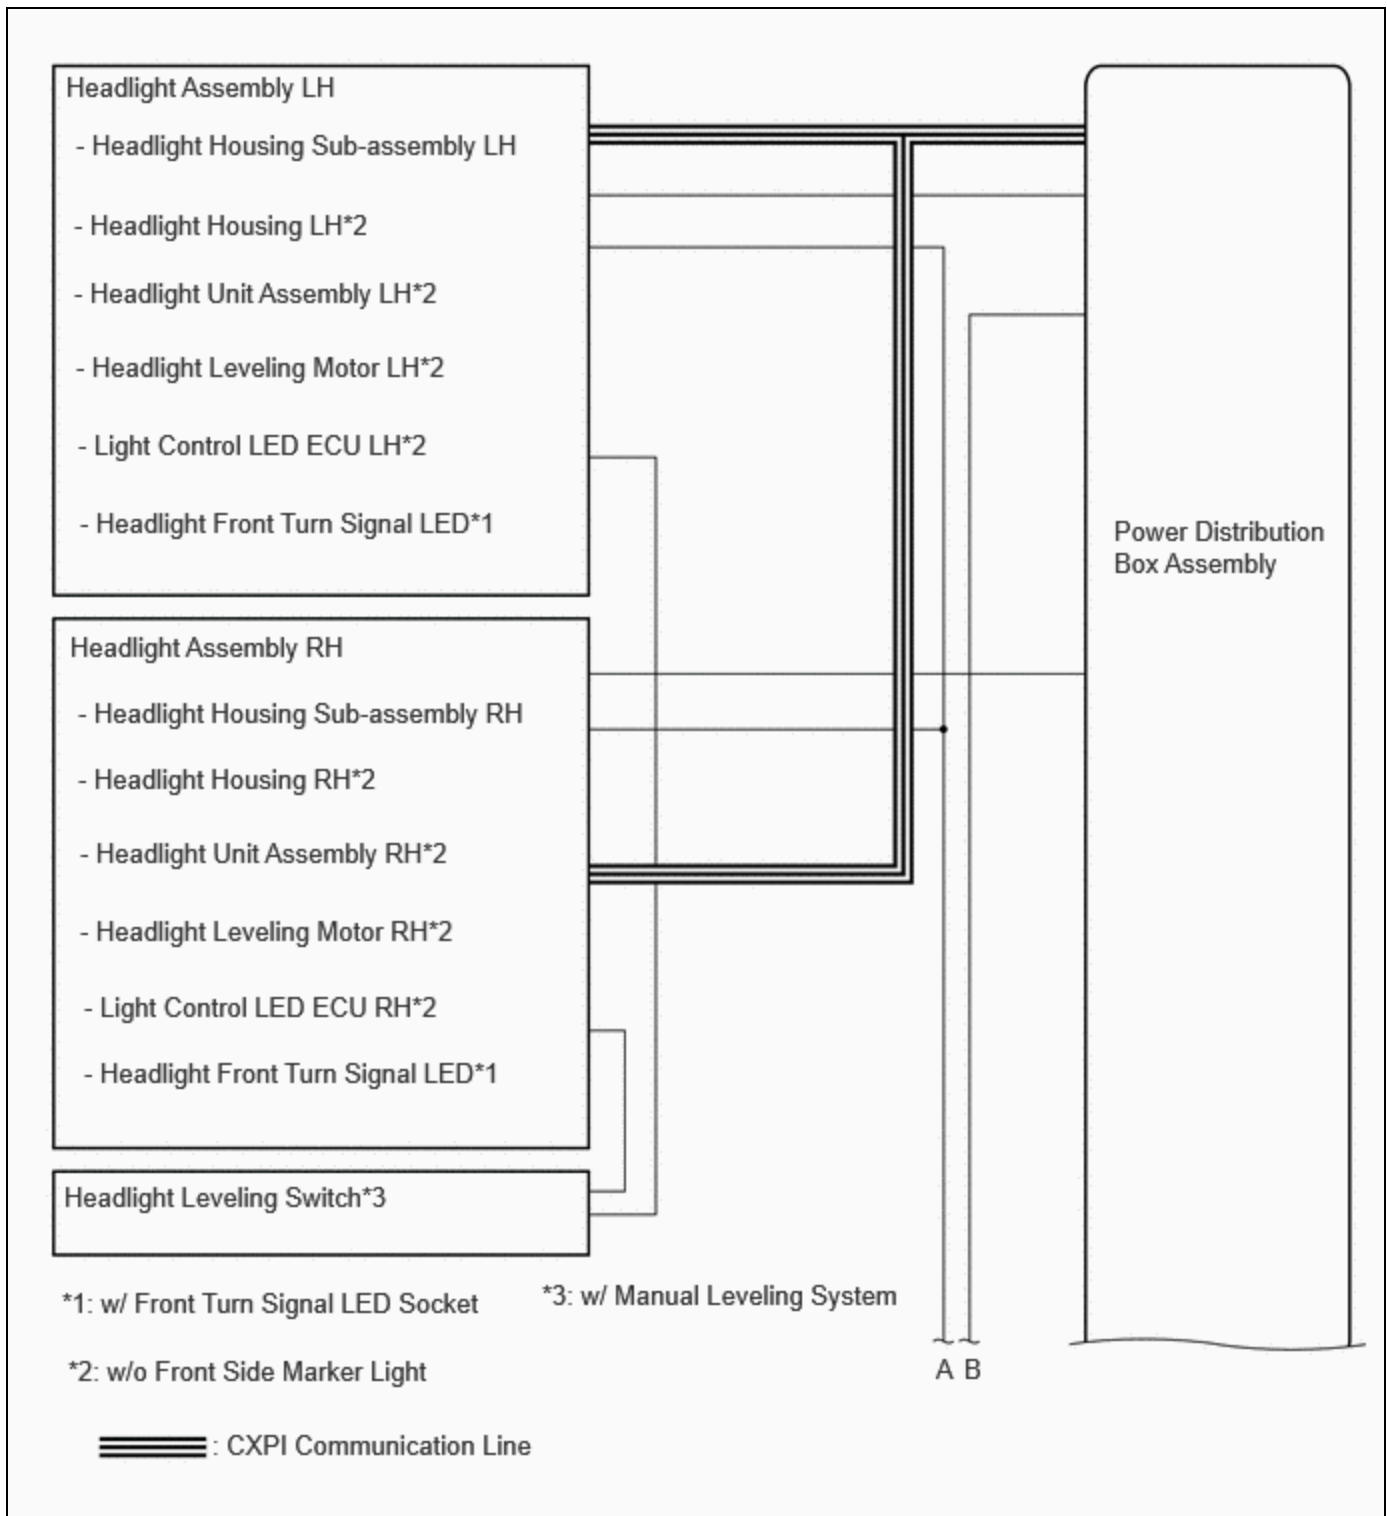

<b>Last Modified:</b> 12-04-2024	6.11:8.1.0	<b>Doc ID:</b> RM100000002C2KL
<b>Model Year Start:</b> 2023	<b>Model:</b> Prius Prime	<b>Prod Date Range:</b> [03/2023 - ]
<b>Title:</b> LIGHTING (EXT): LIGHTING SYSTEM: SYSTEM DIAGRAM; 2023 - 2024 MY Prius Prius Prime [03/2023 - ]		

## **SYSTEM DIAGRAM**

for PHEV Model:

Charge Lid with Motor Lock Assembly

Spot Light Assembly

Plugin Charge Control ECU Assembly