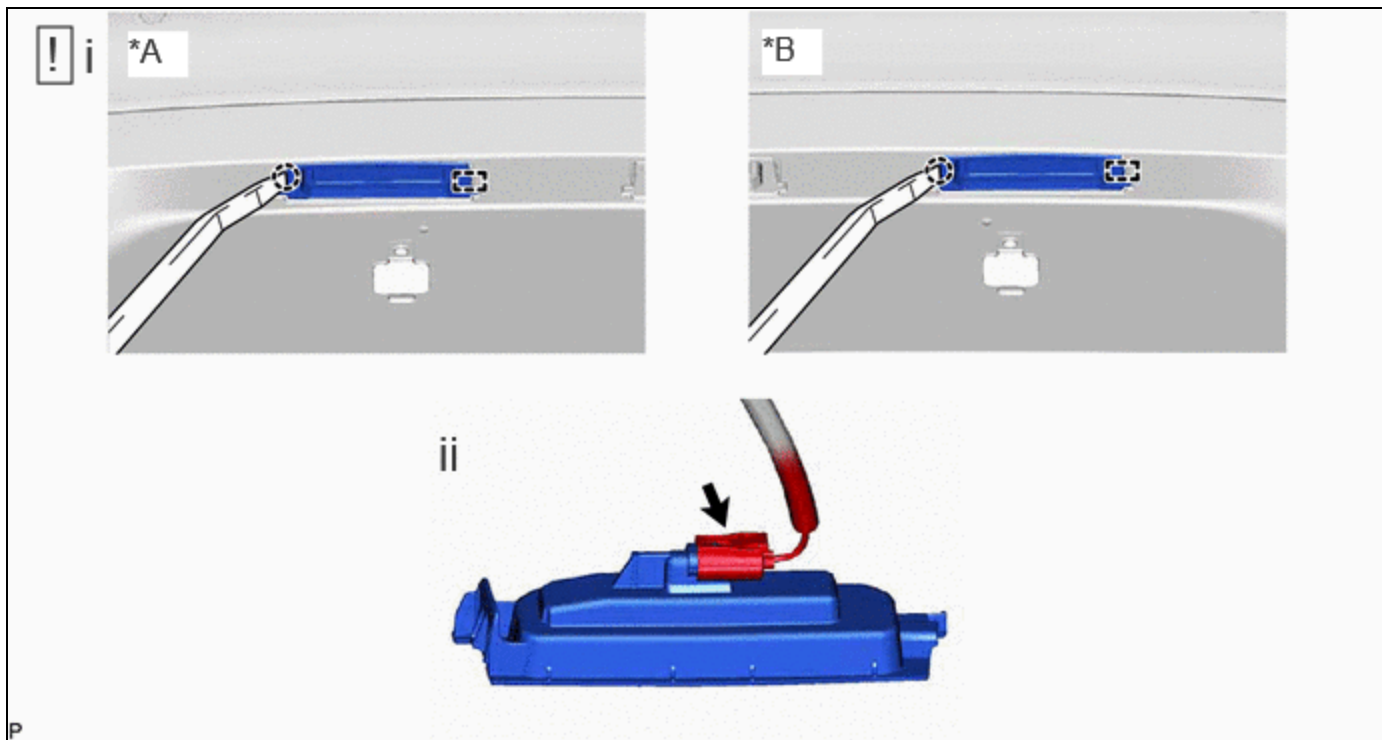

REMOVAL

CAUTION / NOTICE / HINT

HINT:

- Use the same procedure for the RH side and LH side.
- The following procedure is for the LH side.

CAUTION / NOTICE / HINT

COMPONENTS (REMOVAL)

	PROCEDURE	PART NAME CODE			
1	LICENSE PLATE LIGHT SUB-ASSEMBLY	81204A	INFO	-	-

PROCEDURE

1. REMOVE LICENSE PLATE LIGHT SUB-ASSEMBLY

*A	for LH Side	*B	for RH Side
----	-------------	----	-------------

(1) Using a moulding remover, disengage the claw and guide as shown in the illustration.

(2) Disconnect the connector to remove the license plate light sub-assembly.