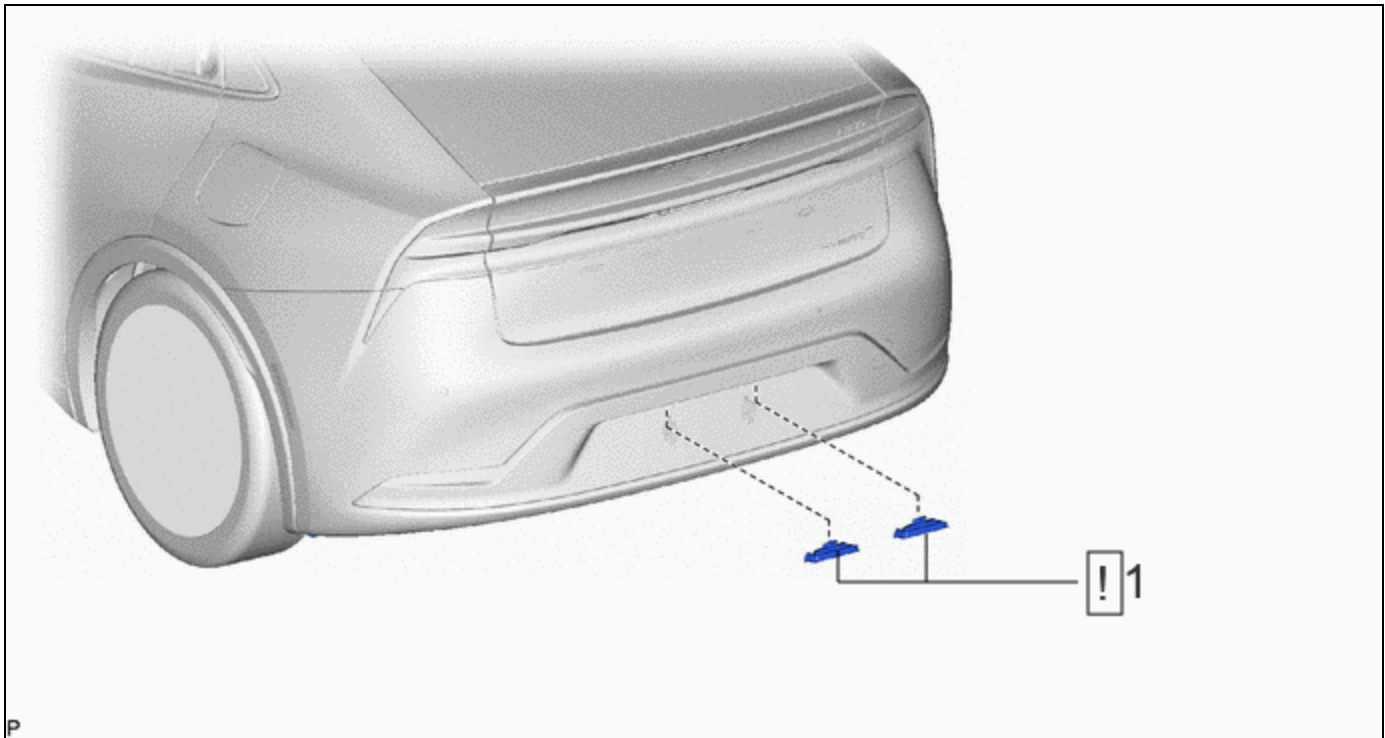

REMOVAL

CAUTION / NOTICE / HINT

HINT:

- Use the same procedure for the RH side and LH side.
- The following procedure is for the LH side.

CAUTION / NOTICE / HINT

COMPONENTS (REMOVAL)

	PROCEDURE	PART NAME CODE			
1	LICENSE PLATE LIGHT SUB-ASSEMBLY	81204A	INFO	-	-

PROCEDURE

1. REMOVE LICENSE PLATE LIGHT SUB-ASSEMBLY

*A	for LH Side	*B	for RH Side
----	-------------	----	-------------

(1) Using a moulding remover, disengage the claw and guide as shown in the illustration.

(2) Disconnect the connector to remove the license plate light sub-assembly.