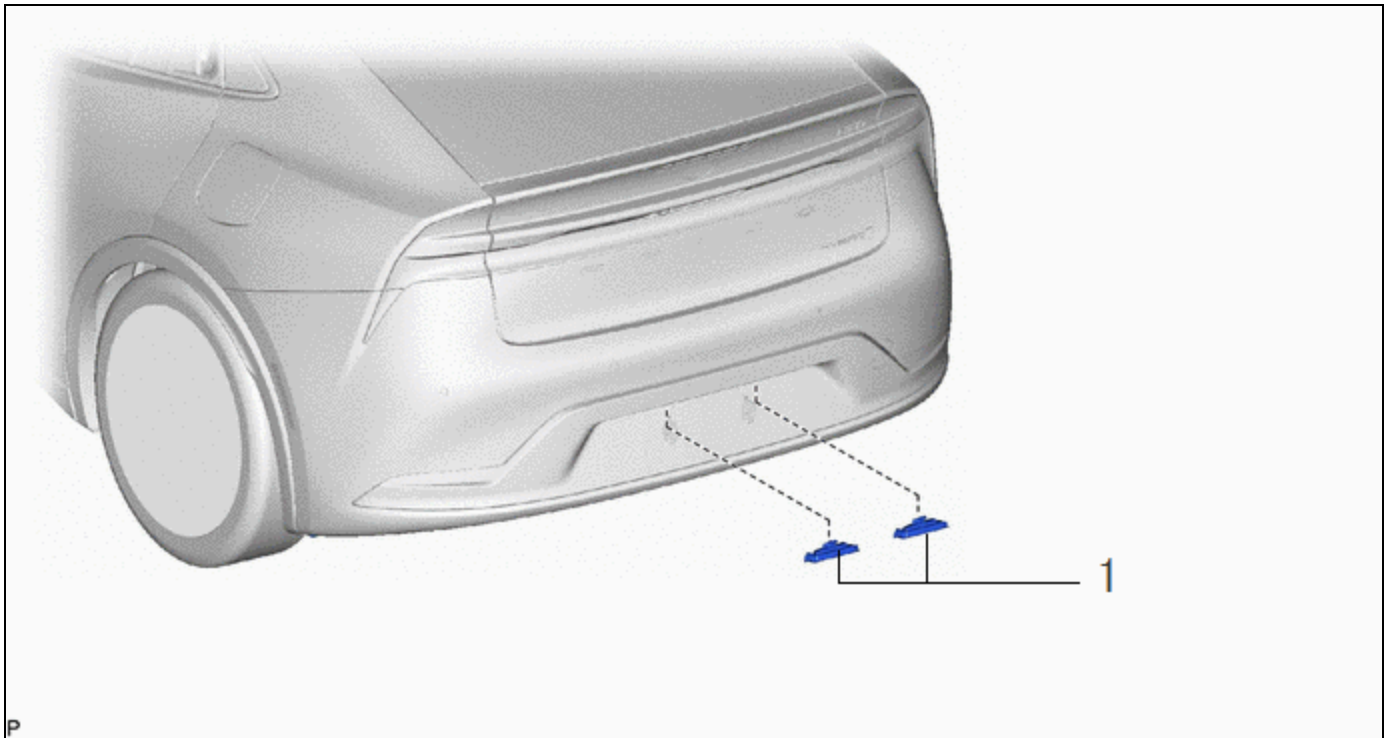

INSTALLATION

CAUTION / NOTICE / HINT

HINT:

- Use the same procedure for the RH side and LH side.
- The following procedure is for the LH side.

CAUTION / NOTICE / HINT

COMPONENTS (INSTALLATION)

	PROCEDURE	PART NAME CODE			
1	LICENSE PLATE LIGHT SUB-ASSEMBLY	81204A	-	-	-