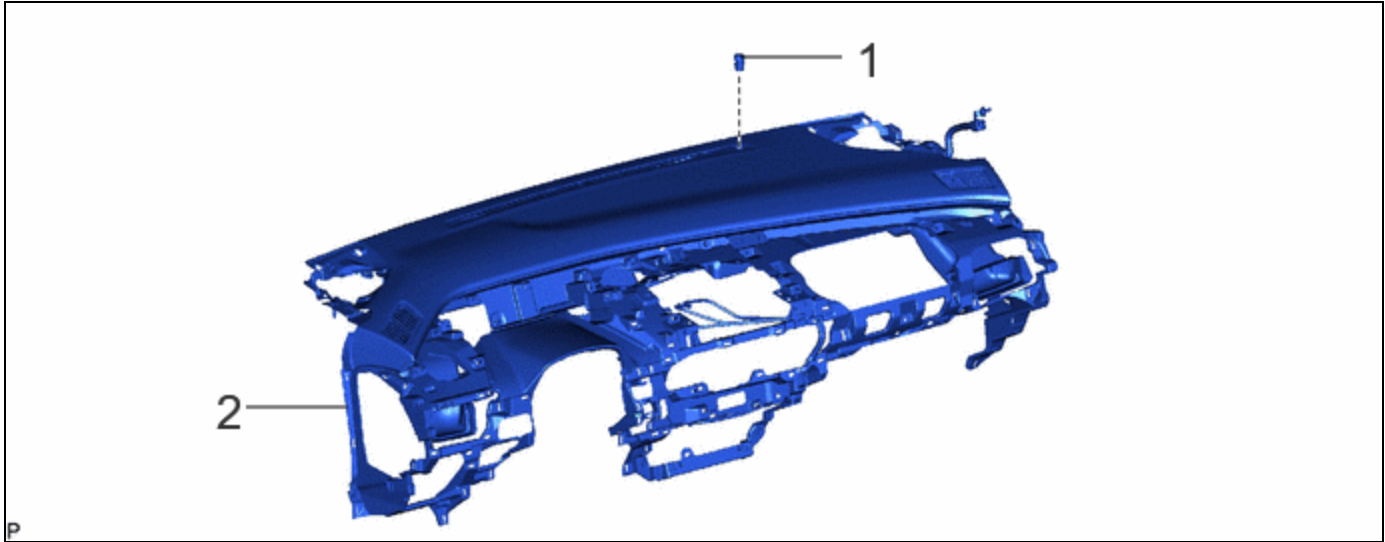

INSTALLATION

CAUTION / NOTICE / HINT

COMPONENTS (INSTALLATION)

PROCEDURE		PART NAME CODE			
1	AUTOMATIC LIGHT CONTROL SENSOR	89120A	-	-	-
2	INSTRUMENT PANEL SAFETY PAD SUB-ASSEMBLY	-	-	-	-

PROCEDURE

1. INSTALL AUTOMATIC LIGHT CONTROL SENSOR