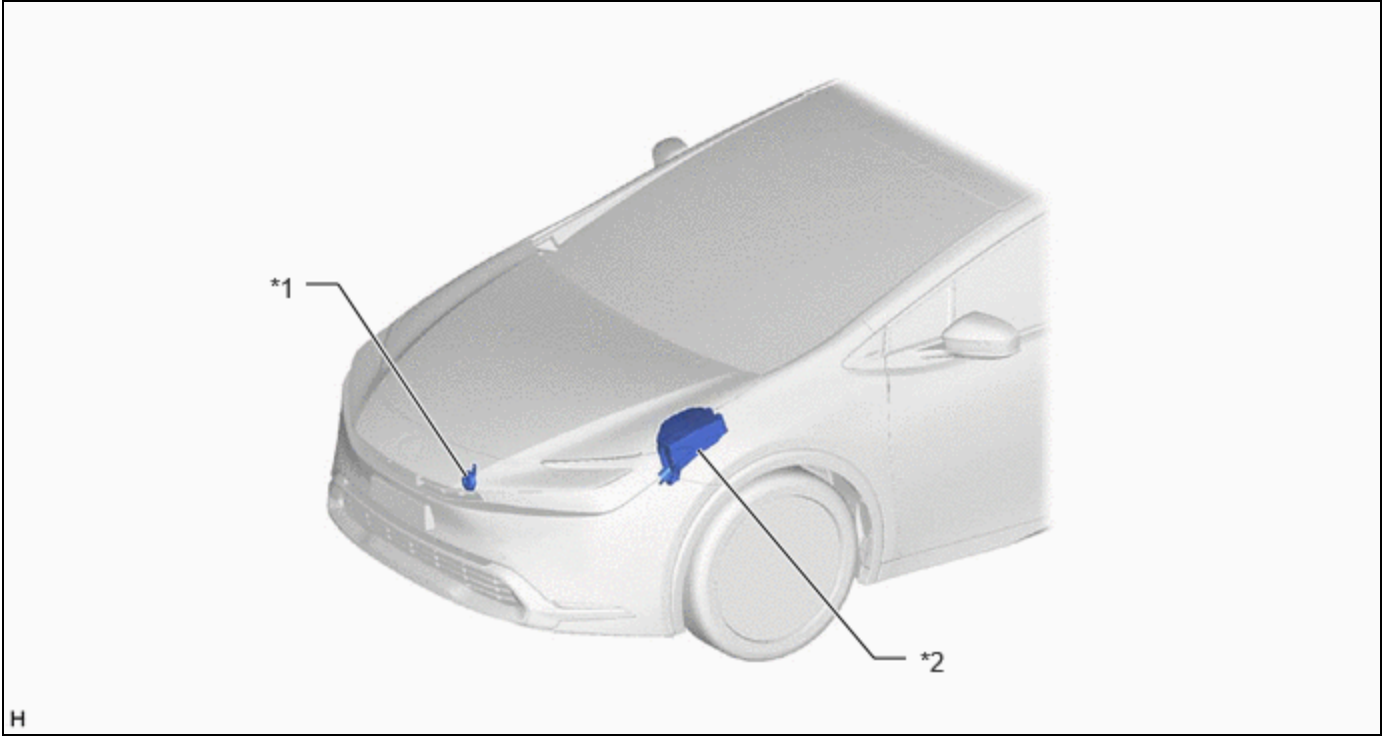

Last Modified: 12-04-2024	6.11:8.1.0	Doc ID: RM1000000028BXF
Model Year Start: 2023	Model: Prius Prime	Prod Date Range: [12/2022 -]
Title: HORN: HORN SYSTEM: PARTS LOCATION; 2023 - 2024 MY Prius Prius Prime [12/2022 -]		

PARTS LOCATION

ILLUSTRATION

*1	LOW PITCHED HORN ASSEMBLY	*2	NO. 1 ENGINE ROOM RELAY BLOCK AND NO. 1 JUNCTION BLOCK ASSEMBLY - HORN RELAY - HORN FUSE
----	---------------------------	----	--

ILLUSTRATION

H