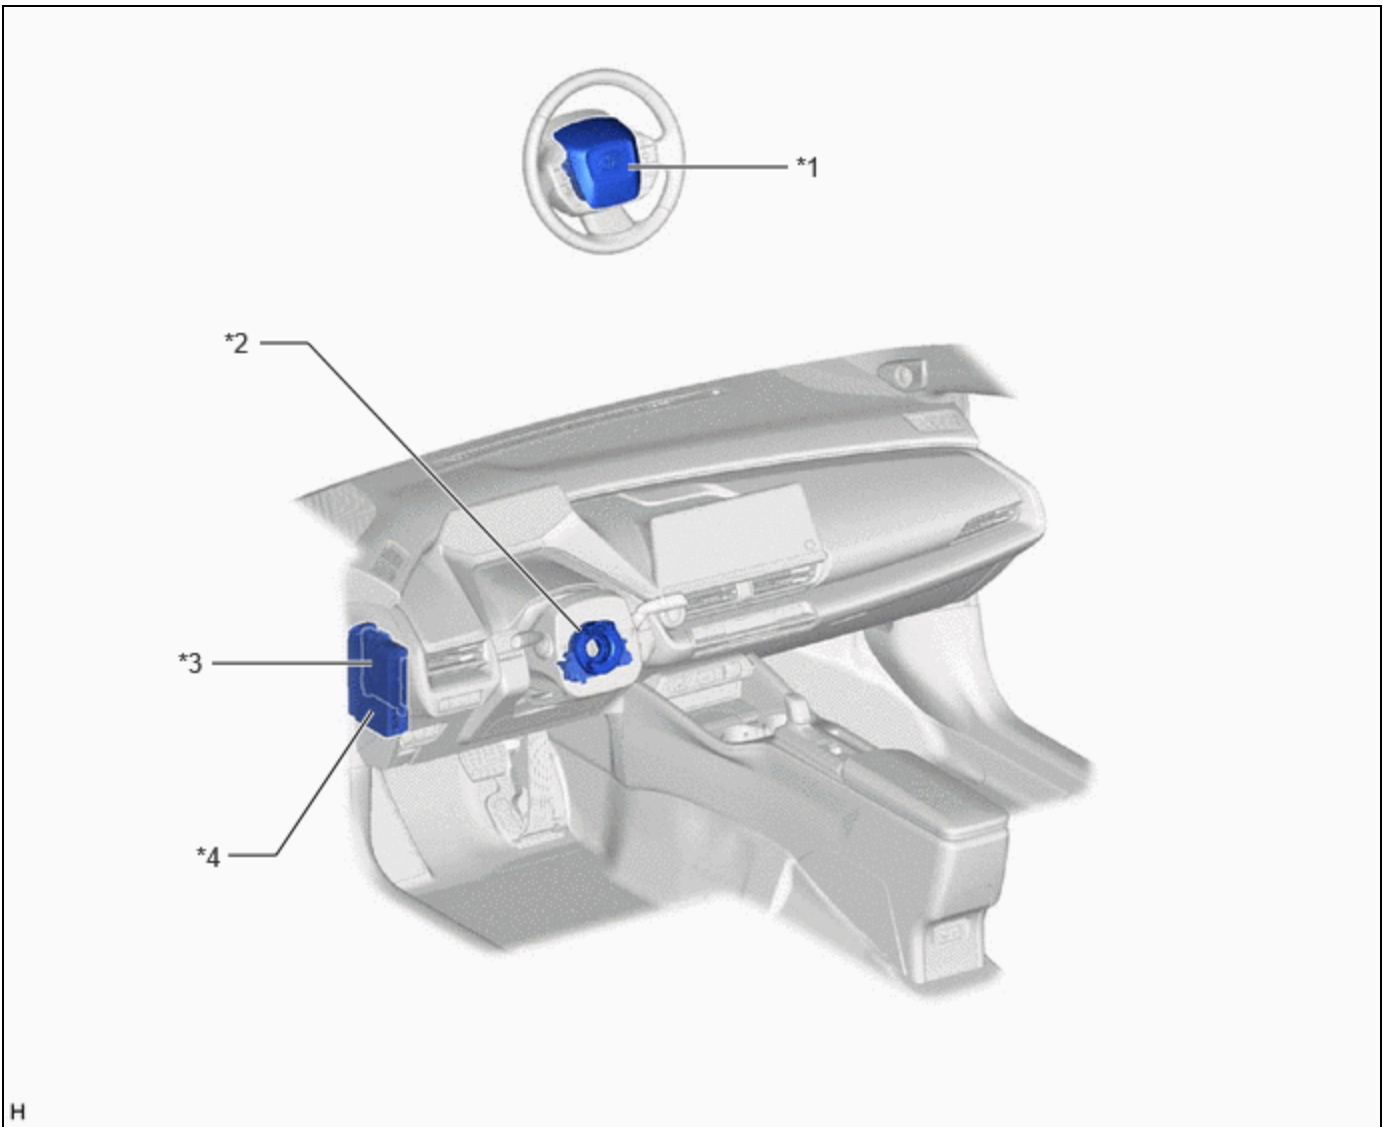

Last Modified: 12-04-2024	6.11:8.1.0	Doc ID: RM1000000028BXF
Model Year Start: 2023	Model: Prius Prime	Prod Date Range: [12/2022 -]
Title: HORN: HORN SYSTEM: PARTS LOCATION; 2023 - 2024 MY Prius Prius Prime [12/2022 -]		

PARTS LOCATION

ILLUSTRATION

*1	LOW PITCHED HORN ASSEMBLY	*2	NO. 1 ENGINE ROOM RELAY BLOCK AND NO. 1 JUNCTION BLOCK ASSEMBLY - HORN RELAY - HORN FUSE
----	---------------------------	----	--

ILLUSTRATION

H

*1	HORN BUTTON ASSEMBLY	*2	SPIRAL CABLE SUB-ASSEMBLY
*3	MAIN BODY ECU (MULTIPLEX NETWORK BODY ECU)	*4	POWER DISTRIBUTION BOX ASSEMBLY