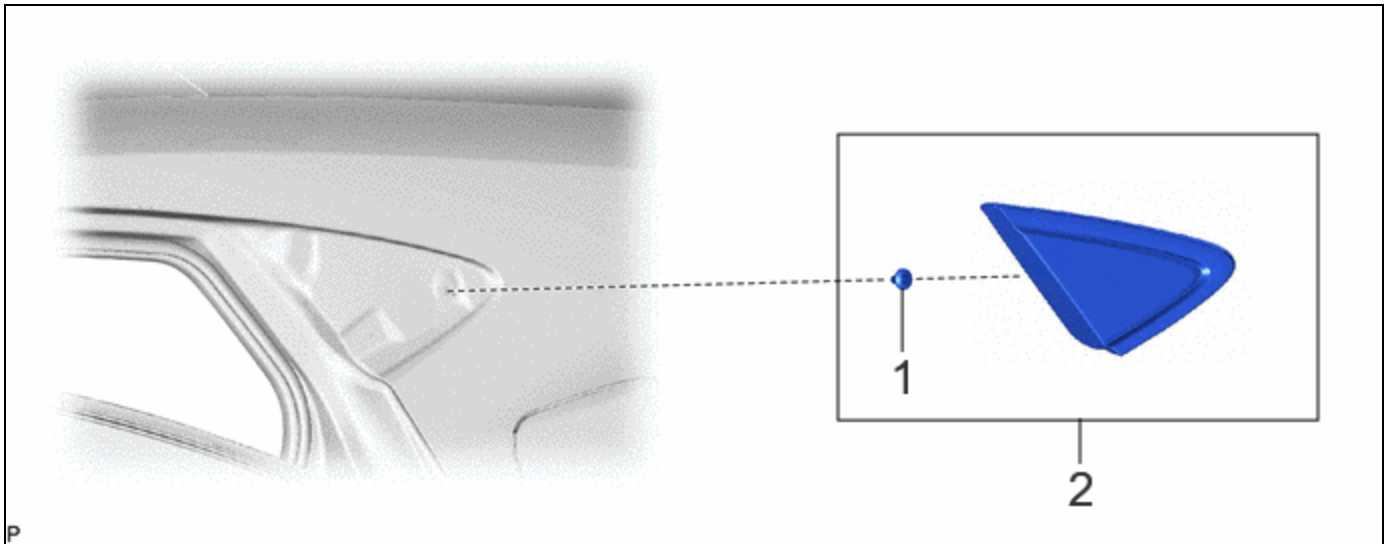

INSTALLATION

CAUTION / NOTICE / HINT

HINT:

- Use the same procedure for the RH side and LH side.
- The following procedure is for the LH side.

CAUTION / NOTICE / HINT

COMPONENTS (INSTALLATION)

	PROCEDURE	PART NAME CODE			
1	DOOR TRIM RETAINER CAP	-	-	-	-
2	QUARTER PILLAR COVER SUB-ASSEMBLY	62506C	-	-	-