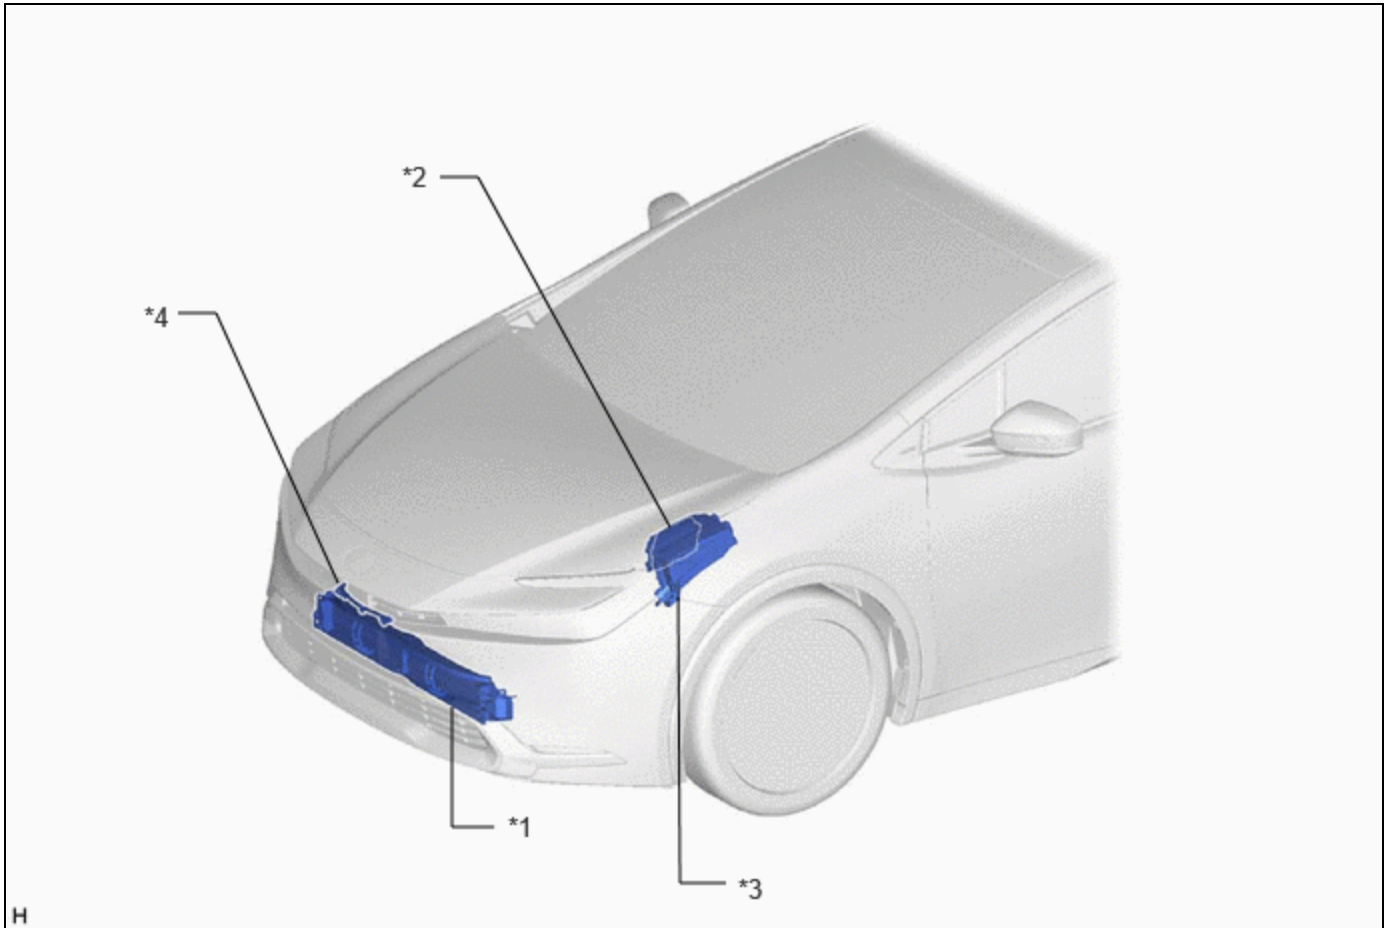

Last Modified: 12-04-2024	6.11:8.1.0	Doc ID: RM10000000299KH
Model Year Start: 2023	Model: Prius Prime	Prod Date Range: [12/2022 -]
Title: EXTERIOR PANELS / TRIM: GRILLE SHUTTER SYSTEM: PARTS LOCATION; 2023 - 2024 MY Prius Prius Prime [12/2022 -]		

PARTS LOCATION

ILLUSTRATION

*1	RADIATOR SHUTTER ASSEMBLY - SWING GRILLE ACTUATOR ASSEMBLY	*2	ECM
*3	NO. 1 ENGINE ROOM RELAY BLOCK AND NO. 1 JUNCTION BLOCK ASSEMBLY - EFI NO.4 FUSE	*4	EXTENSION WIRE ASSEMBLY