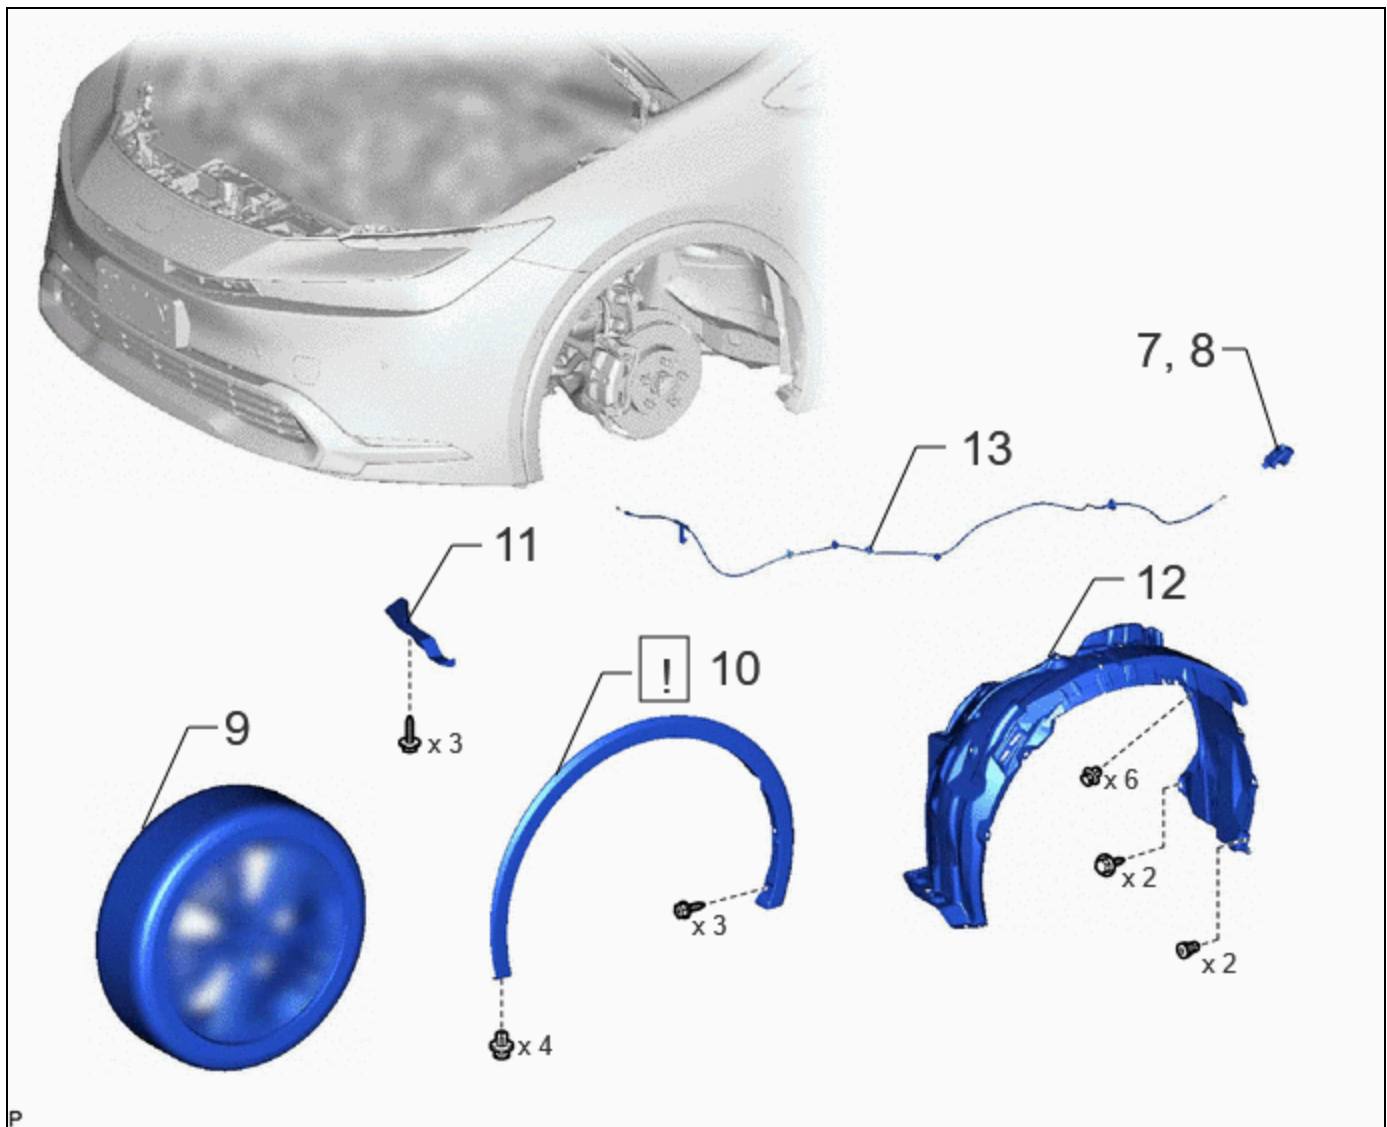

REMOVAL

CAUTION / NOTICE / HINT

COMPONENTS (REMOVAL)

	PROCEDURE	PART NAME CODE	!	📄	⚙️
1	RADIATOR SUPPORT OPENING COVER	53289A	-	-	-
2	INLET NO. 1 AIR CLEANER	17751	-	-	-

PROCEDURE		PART NAME CODE			
3	HOOD LOCK ASSEMBLY	53510	INFO	-	-
4	FRONT DOOR SCUFF PLATE LH	67914	-	-	-
5	COWL SIDE TRIM BOARD LH	62112	-	-	-
6	NO. 1 INSTRUMENT PANEL UNDER COVER SUB-ASSEMBLY	55606	-	-	-

*A	for M20A-FXS	-	-
*1	HOOD LOCK NUT CAP	*2	HOOD LOCK BOLT
•	Non-reusable part	-	-

	PROCEDURE	PART NAME CODE	!	📄	⚙️
7	DISCONNECT HOOD LOCK CONTROL LEVER SUB-ASSEMBLY	53601	-	-	-
8	HOOD LOCK CONTROL LEVER SUB-ASSEMBLY	53601	-	-	-
9	FRONT TIRE LH	-	-	-	-
10	FRONT FENDER MOULDING SUB-ASSEMBLY LH	75602A	INFO	-	-
11	FRONT WHEEL OPENING EXTENSION PAD LH	53852B	-	-	-
12	FRONT FENDER LINER LH	53876A	-	-	-
13	HOODLOCK CONTROL CABLE & LEVER SET	53630D	-	-	-

(1) Disengage the clamp and disconnect the connector.

(2) Using a screwdriver with its tip wrapped with protective tape, remove the hood lock nut cap.

(3) Remove the 2 bolts and hood lock bolt.

(4) Disconnect the hood lock control cable and lever set to remove the hood lock assembly.