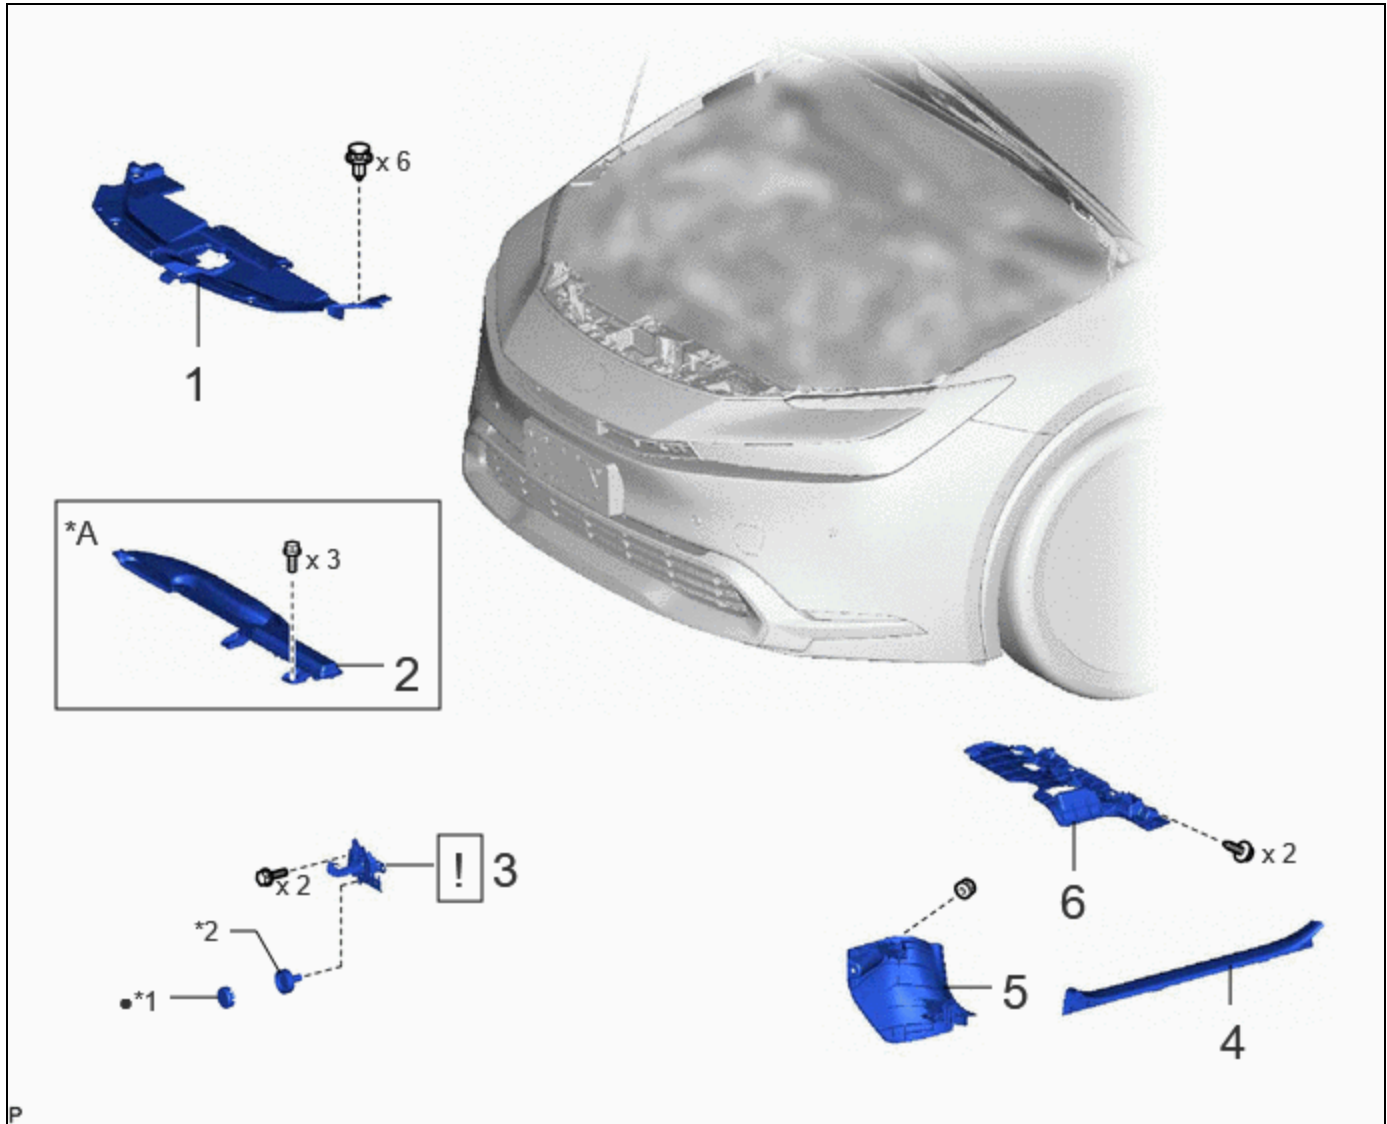

Last Modified: 12-04-2024	6.11:8.1.0	Doc ID: RM100000002BNIN
Model Year Start: 2023	Model: Prius Prime	Prod Date Range: [03/2023 -]
Title: DOOR / HATCH: HOOD LOCK CONTROL CABLE ASSEMBLY: REMOVAL; 2023 - 2024 MY Prius Prius Prime [03/2023 -]		

REMOVAL

CAUTION / NOTICE / HINT

COMPONENTS (REMOVAL)

	PROCEDURE	PART NAME CODE	!	📄	⚙️
1	RADIATOR SUPPORT OPENING COVER	53289A	-	-	-
2	INLET NO. 1 AIR CLEANER	17751	-	-	-

PROCEDURE		PART NAME CODE			
3	HOOD LOCK ASSEMBLY	53510	INFO	-	-
4	FRONT DOOR SCUFF PLATE LH	67914	-	-	-
5	COWL SIDE TRIM BOARD LH	62112	-	-	-
6	NO. 1 INSTRUMENT PANEL UNDER COVER SUB-ASSEMBLY	55606	-	-	-

*A	for M20A-FXS	-	-
*1	HOOD LOCK NUT CAP	*2	HOOD LOCK BOLT
•	Non-reusable part	-	-

	PROCEDURE	PART NAME CODE	!	📄	⚙️
7	DISCONNECT HOOD LOCK CONTROL LEVER SUB-ASSEMBLY	53601	-	-	-
8	HOOD LOCK CONTROL LEVER SUB-ASSEMBLY	53601	-	-	-
9	FRONT TIRE LH	-	-	-	-
10	FRONT FENDER MOULDING SUB-ASSEMBLY LH	75602A	INFO	-	-
11	FRONT WHEEL OPENING EXTENSION PAD LH	53852B	-	-	-
12	FRONT FENDER LINER LH	53876A	-	-	-
13	HOODLOCK CONTROL CABLE & LEVER SET	53630D	-	-	-

(1) Disengage the clamp and disconnect the connector.

(2) Using a screwdriver with its tip wrapped with protective tape, remove the hood lock nut cap.

(3) Remove the 2 bolts and hood lock bolt.

(4) Disconnect the hood lock control cable and lever set to remove the hood lock assembly.