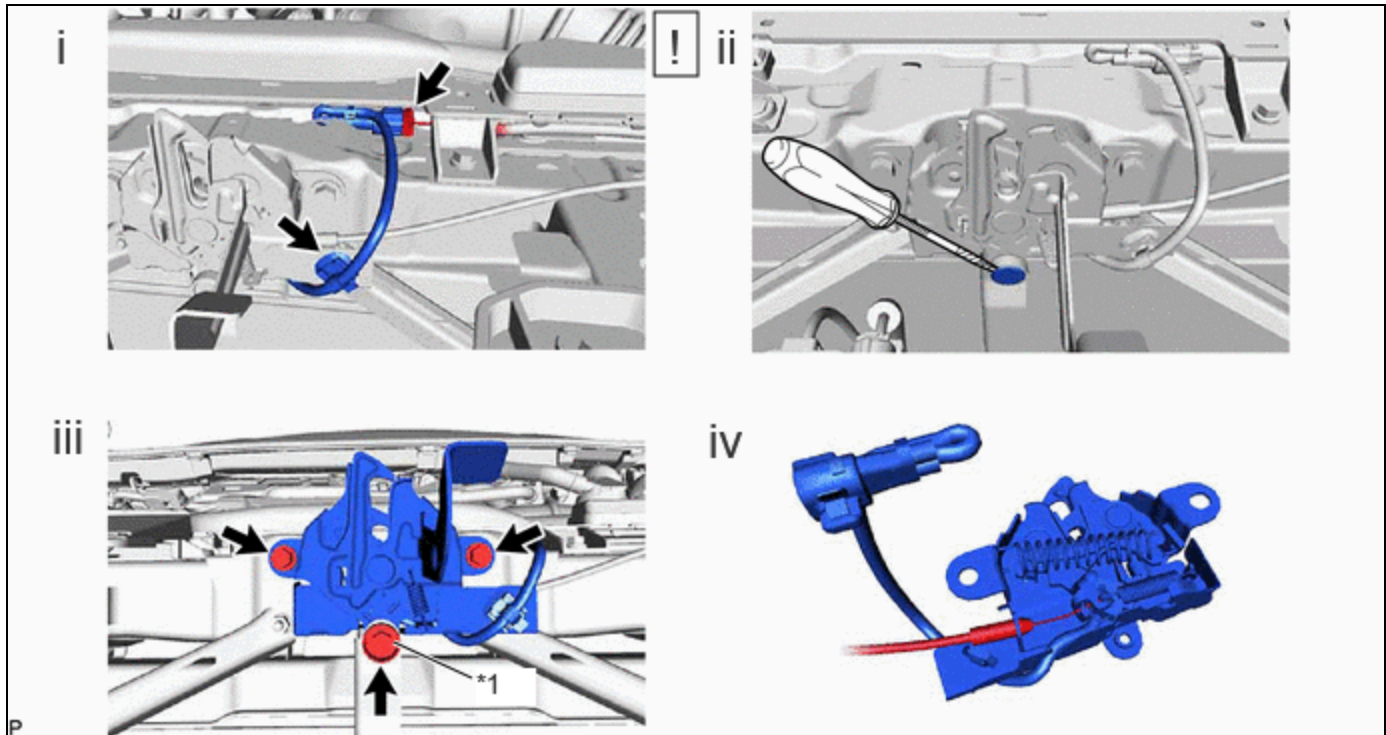

PROCEDURE

1. REMOVE RADIATOR SUPPORT OPENING COVER

Click here [INFO](#)

2. REMOVE INLET NO. 1 AIR CLEANER (for M20A-FXS)

Click here [INFO](#)

3. REMOVE HOOD LOCK ASSEMBLY

*1	Hood Lock Bolt	-	-
----	----------------	---	---

(1) Disengage the clamp and disconnect the connector.

(2) Using a screwdriver with its tip wrapped with protective tape, remove the hood lock nut cap.

(3) Remove the 2 bolts and hood lock bolt.

(4) Disconnect the hood lock control cable and lever set to remove the hood lock assembly.