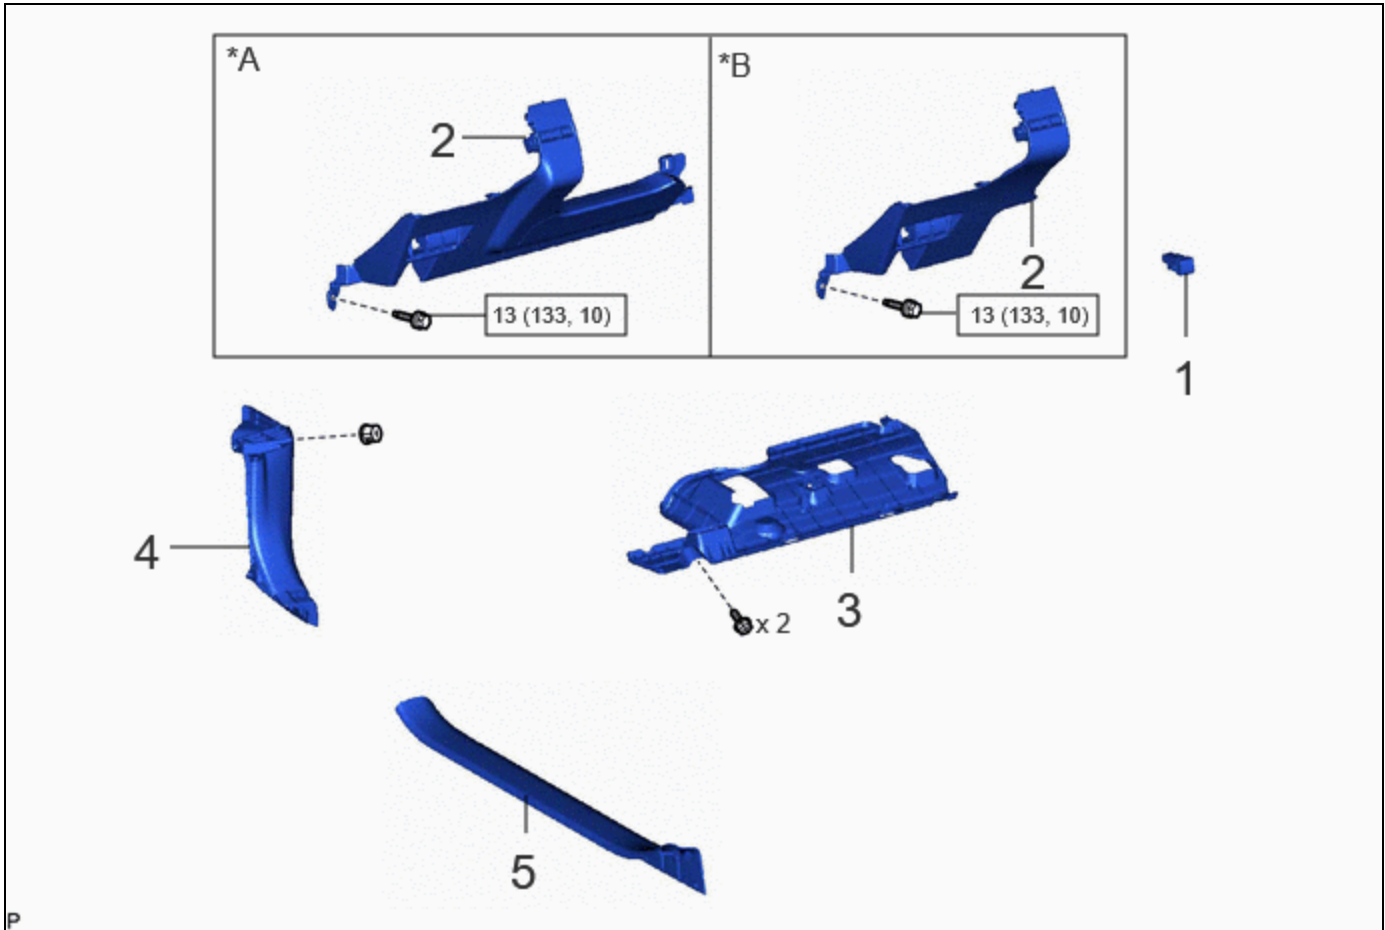

Last Modified: 12-04-2024	6.11:8.1.0	Doc ID: RM1000000029263
Model Year Start: 2023	Model: Prius Prime	Prod Date Range: [12/2022 -]
Title: DOOR / HATCH: FUEL LID OPENER SWITCH: INSTALLATION; 2023 - 2024 MY Prius Prius Prime [12/2022 -]		

INSTALLATION

CAUTION / NOTICE / HINT

COMPONENTS (INSTALLATION)

PROCEDURE		PART NAME CODE			
1	FUEL LID OPENER SWITCH	84841A	-	-	-
2	LOWER INSTRUMENT PANEL FINISH PANEL ASSEMBLY	55480D	-	-	-
3	NO. 1 INSTRUMENT PANEL UNDER COVER SUB-ASSEMBLY	55606	-	-	-
4	COWL SIDE TRIM BOARD LH	62112	-	-	-
5	FRONT DOOR SCUFF PLATE LH	67914	-	-	-