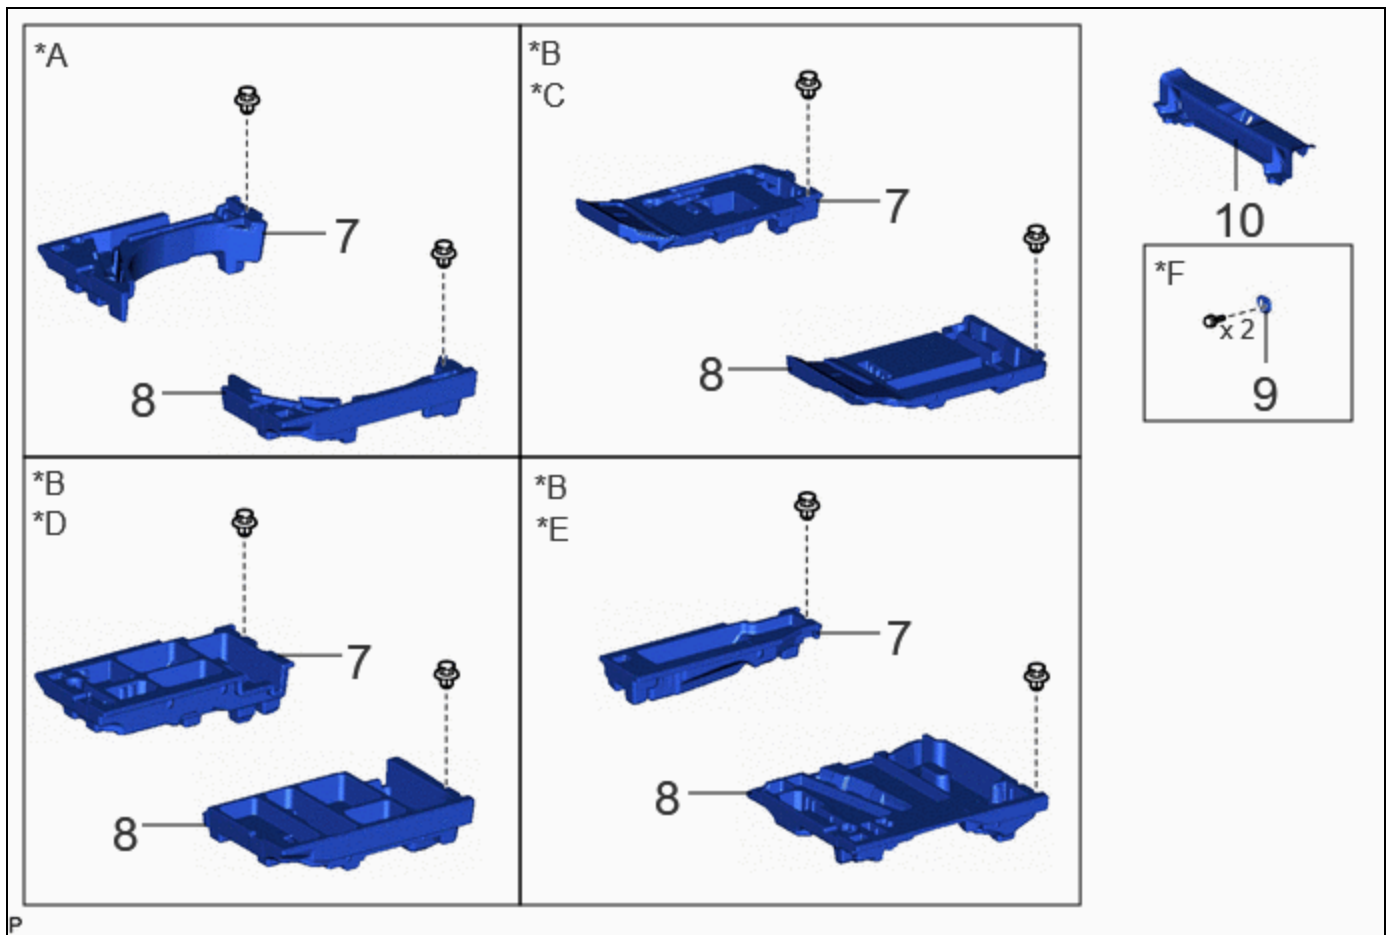

REMOVAL

CAUTION / NOTICE / HINT

COMPONENTS (REMOVAL)

	PROCEDURE	PART NAME CODE	!	✍	⚙
1	TONNEAU COVER ASSEMBLY	64910J	-	-	-
2	DECK BOARD ASSEMBLY	58410B	-	-	-

PROCEDURE		PART NAME CODE			
3	REAR SEAT HEADREST ASSEMBLY	71940A	-	-	-
4	REAR SEATBACK ASSEMBLY LH	-		-	-
5	REAR SEAT CUSHION ASSEMBLY	-		-	-
6	REAR SEAT CUSHION LOCK HOOK	72693	-	-	-

*A	for LH Side	*B	for HEV Model
*C	for PHEV Model	-	-
•	Non-reusable part	-	-

PROCEDURE		PART NAME CODE			
7	DECK FLOOR BOX RH	64995	-	-	-
8	DECK FLOOR BOX LH	64997	-	-	-
9	LUGGAGE HOLD BELT STRIKER ASSEMBLY	58460D	-	-	-
10	REAR DECK TRIM COVER	64716D	-	-	-