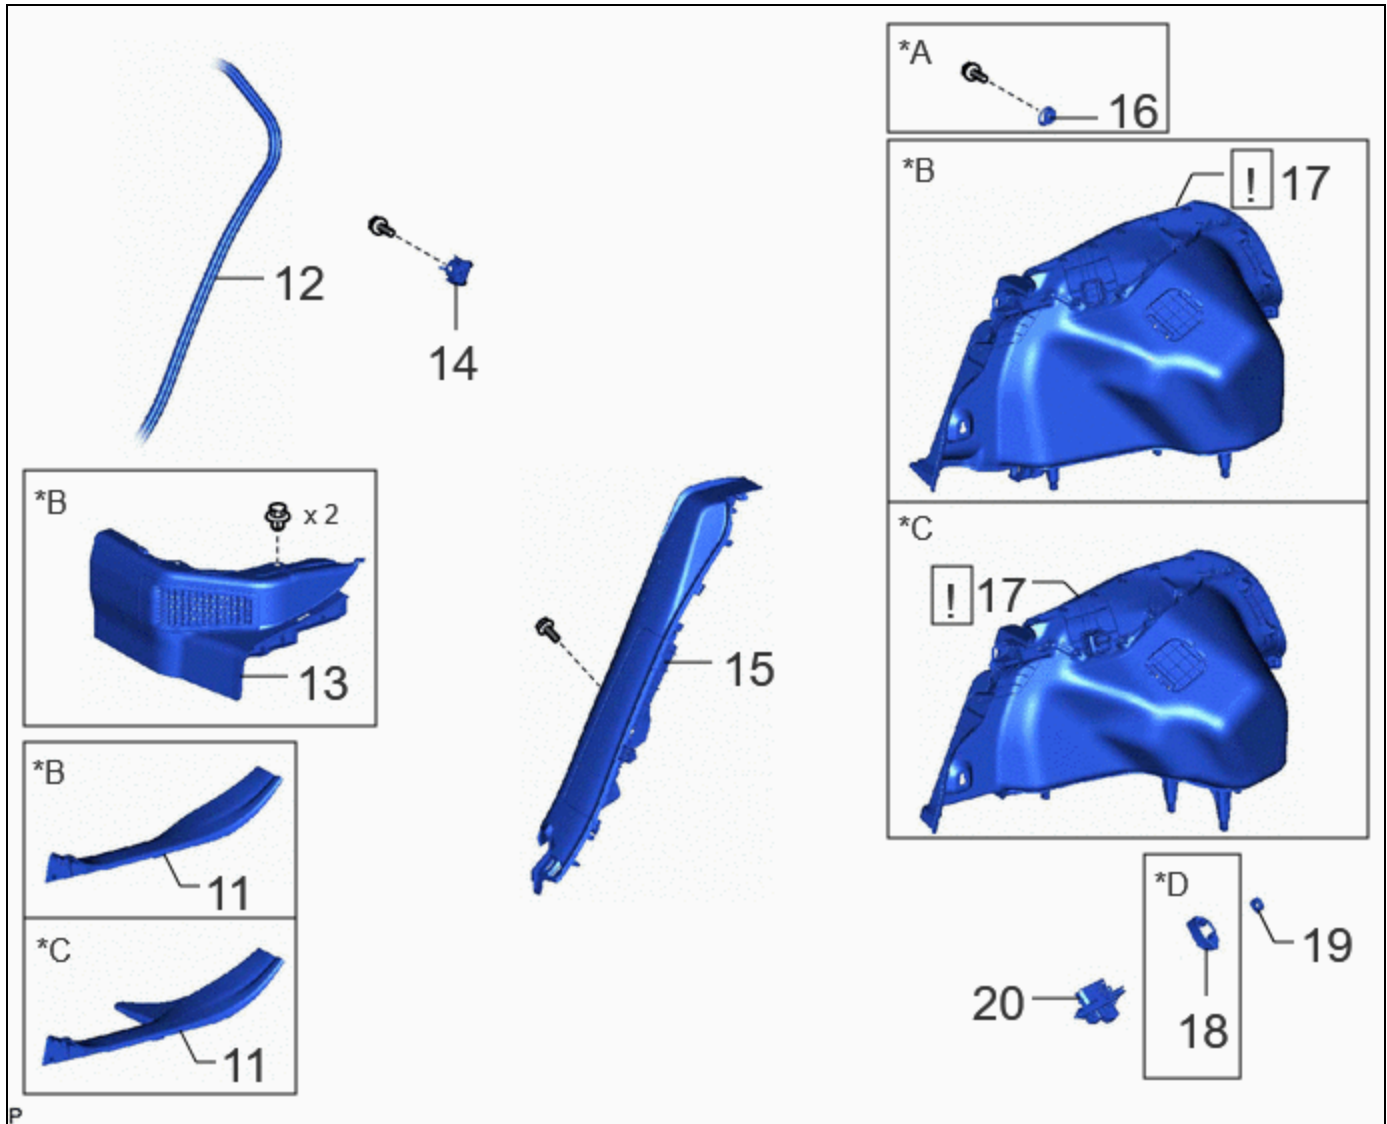

*A	w/ Spare Tire	*B	w/o Spare Tire
*C	for Type A	*D	for Type B
*E	for Type C	*F	for Rear Side

PROCEDURE		PART NAME CODE			
11	REAR DOOR SCUFF PLATE INSIDE LH	67918F	-	-	-
12	REAR DOOR OPENING TRIM WEATHERSTRIP LH	62332A	-	-	-
13	REAR UNDER SIDE COVER LH	76974E	-	-	-
14	REAR SEATBACK HINGE SUB-ASSEMBLY LH	71304C	-	-	-
15	REAR SEAT SIDE GARNISH LH	62552F	INFO	-	-
16	LUGGAGE HOLD BELT STRIKER ASSEMBLY	58460D	-	-	-
17	DECK TRIM SIDE PANEL ASSEMBLY LH	64740C	INFO	-	-