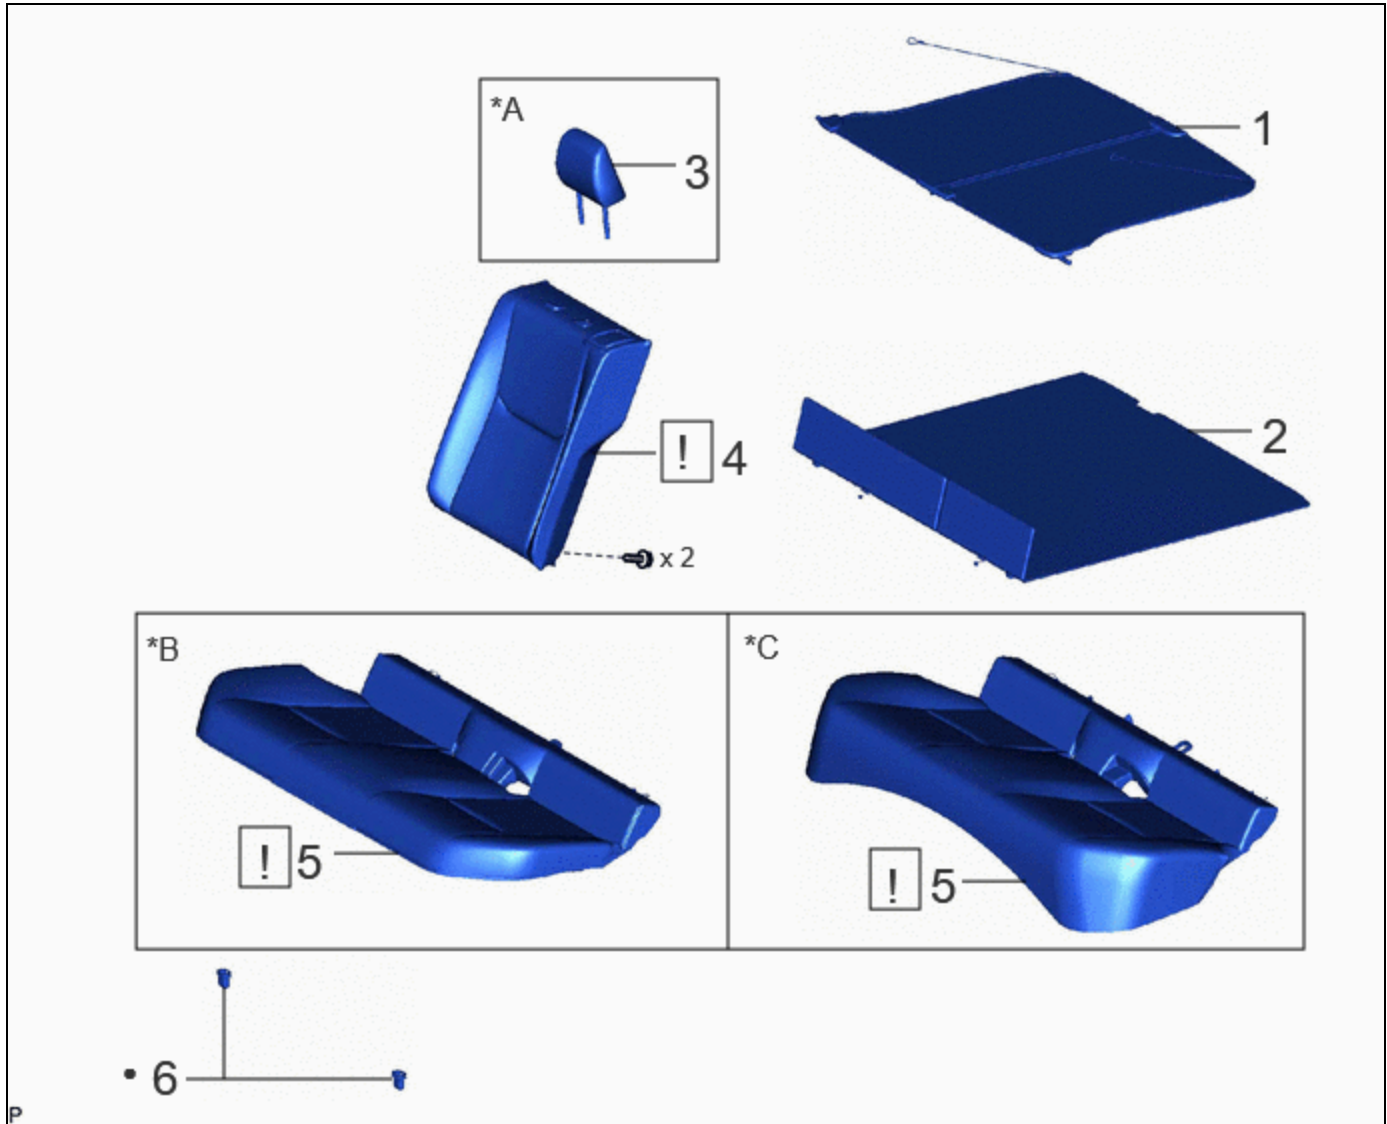

REMOVAL

CAUTION / NOTICE / HINT

COMPONENTS (REMOVAL)

	PROCEDURE	PART NAME CODE	!	✍	⚙
1	TONNEAU COVER ASSEMBLY	64910J	-	-	-
2	DECK BOARD ASSEMBLY	58410B	-	-	-

PROCEDURE		PART NAME CODE			
3	REAR SEAT HEADREST ASSEMBLY	71940A	-	-	-
4	REAR SEATBACK ASSEMBLY LH	-		-	-
5	REAR SEAT CUSHION ASSEMBLY	-		-	-
6	REAR SEAT CUSHION LOCK HOOK	72693	-	-	-