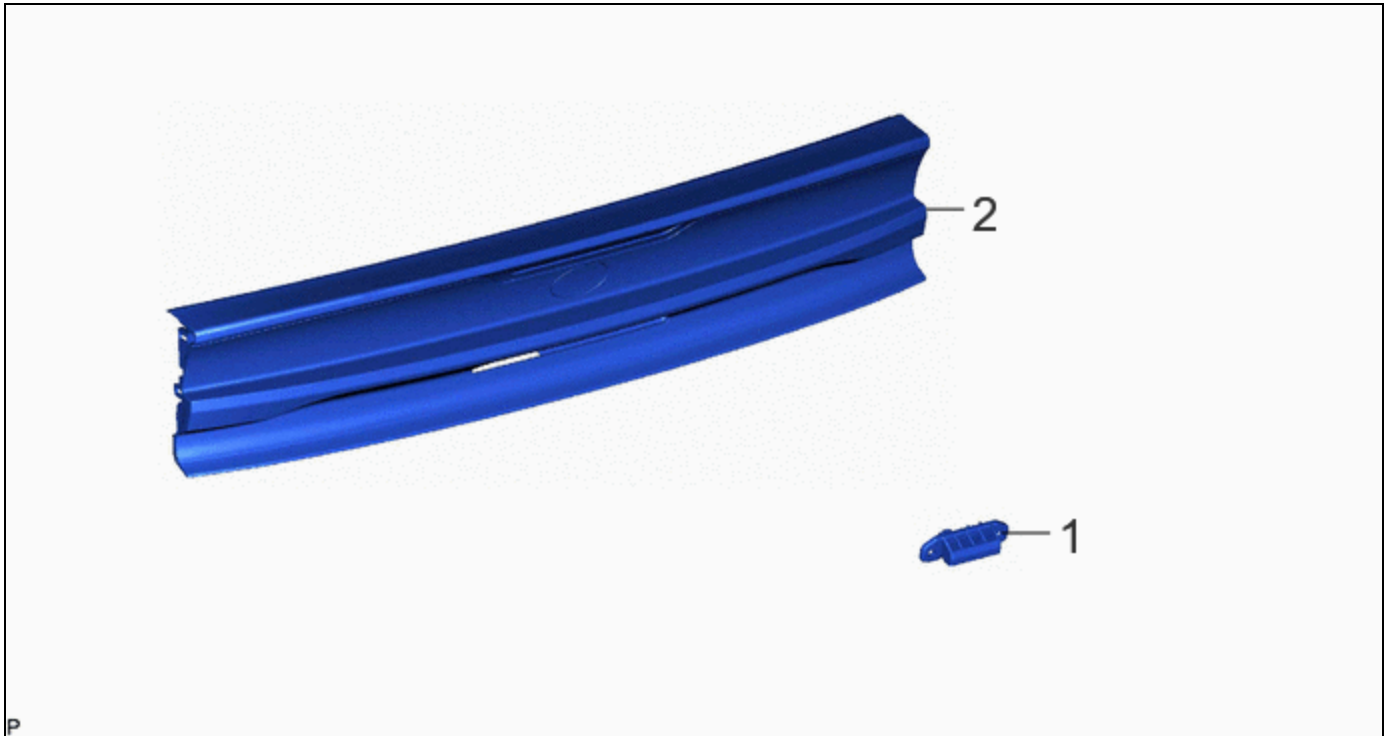

Last Modified: 12-04-2024	6.11:8.1.0	Doc ID: RM100000002925C
Model Year Start: 2023	Model: Prius Prime	Prod Date Range: [12/2022 -]
Title: DOOR / HATCH: BACK DOOR OPENER SWITCH: INSTALLATION; 2023 - 2024 MY Prius Prius Prime [12/2022 -]		

INSTALLATION

CAUTION / NOTICE / HINT

COMPONENTS (INSTALLATION)

	PROCEDURE	PART NAME CODE			
1	BACK DOOR OPENER SWITCH ASSEMBLY	84840G	-	-	-
2	REAR LIGHT ASSEMBLY	-	-	-	-

PROCEDURE

1. INSTALL BACK DOOR OPENER SWITCH ASSEMBLY

2. INSTALL REAR LIGHT ASSEMBLY

Click here [INFO](#)