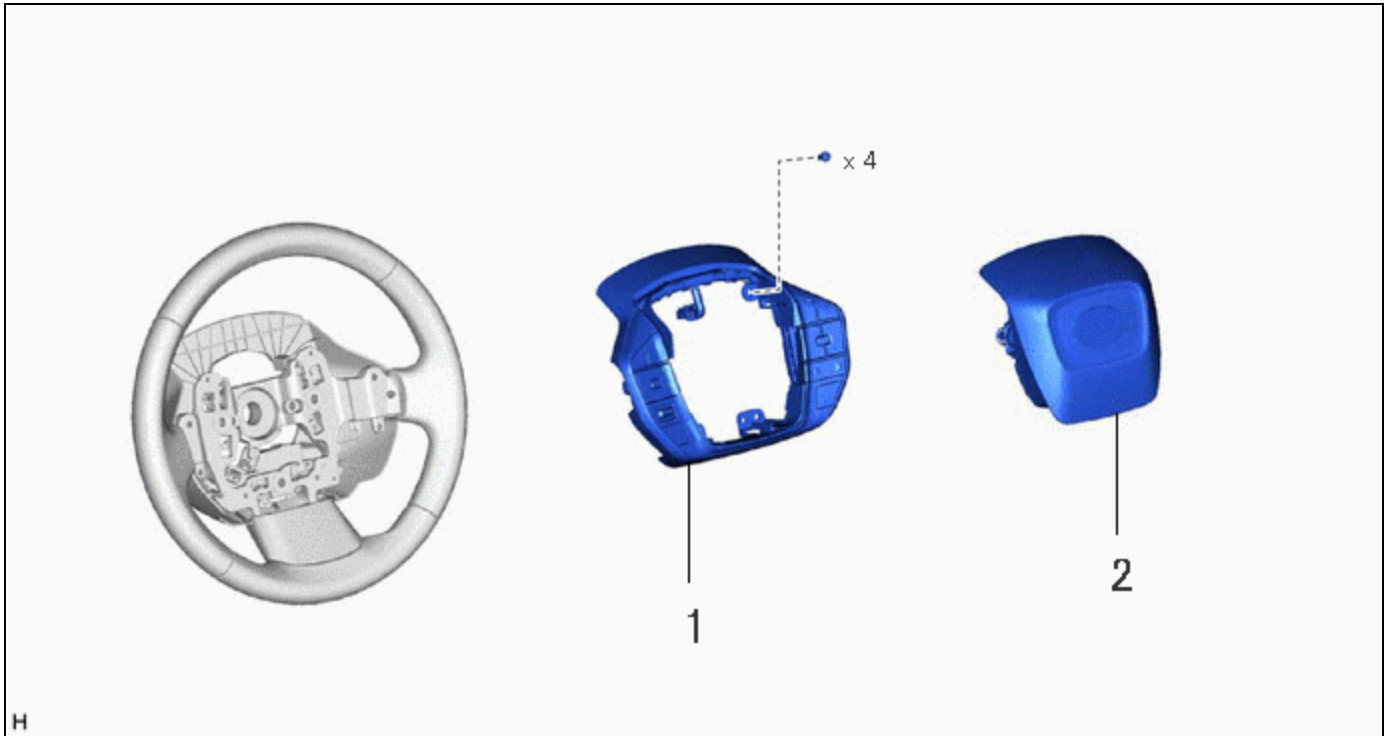

Last Modified: 12-04-2024	6.11:8.1.0	Doc ID: RM1000000029TKP
Model Year Start: 2023	Model: Prius Prime	Prod Date Range: [12/2022 -]
Title: STEERING COLUMN: STEERING PAD SWITCH: INSTALLATION; 2023 - 2024 MY Prius Prius Prime [12/2022 -]		

INSTALLATION

CAUTION / NOTICE / HINT

COMPONENTS (INSTALLATION)

	PROCEDURE	PART NAME CODE			
1	STEERING PAD SWITCH ASSEMBLY	84250A	-	-	-
2	HORN BUTTON ASSEMBLY	45130	-	-	-

PROCEDURE

1. INSTALL STEERING PAD SWITCH ASSEMBLY