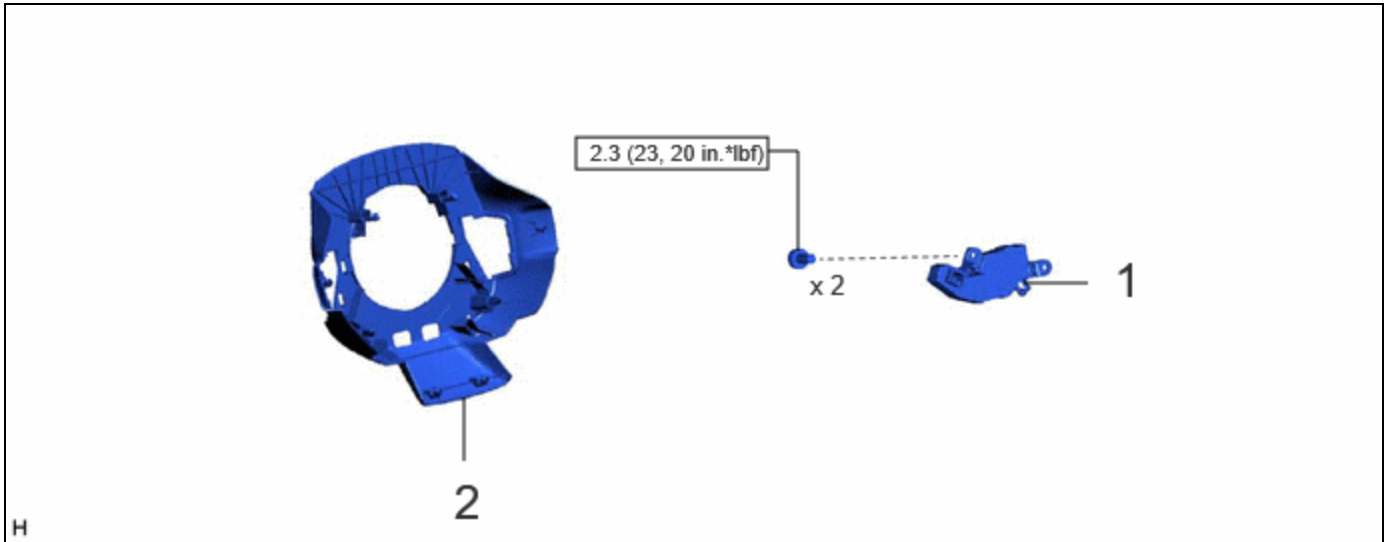

Last Modified: 12-04-2024	6.11:8.1.0	Doc ID: RM1000000029TKT
Model Year Start: 2023	Model: Prius Prime	Prod Date Range: [12/2022 -]
Title: STEERING COLUMN: HEATED STEERING WHEEL CONTROLLER: INSTALLATION; 2023 - 2024 MY Prius Prius Prime [12/2022 -]		

INSTALLATION

CAUTION / NOTICE / HINT

COMPONENTS (INSTALLATION)

	PROCEDURE	PART NAME CODE			
1	MULTIPLEX NETWORK STEERING ECU	864A1A	-	-	-
2	LOWER STEERING WHEEL BOSS COVER	45184	-	-	-

	N*m (kgf*cm, ft.*lbf): Specified torque	-	-
--	---	---	---

PROCEDURE

1. INSTALL MULTIPLEX NETWORK STEERING ECU

Torque:

2.3 N·m {23 kgf·cm, 20 in·lbf}

2. INSTALL LOWER STEERING WHEEL BOSS COVER

Click here [INFO](#)