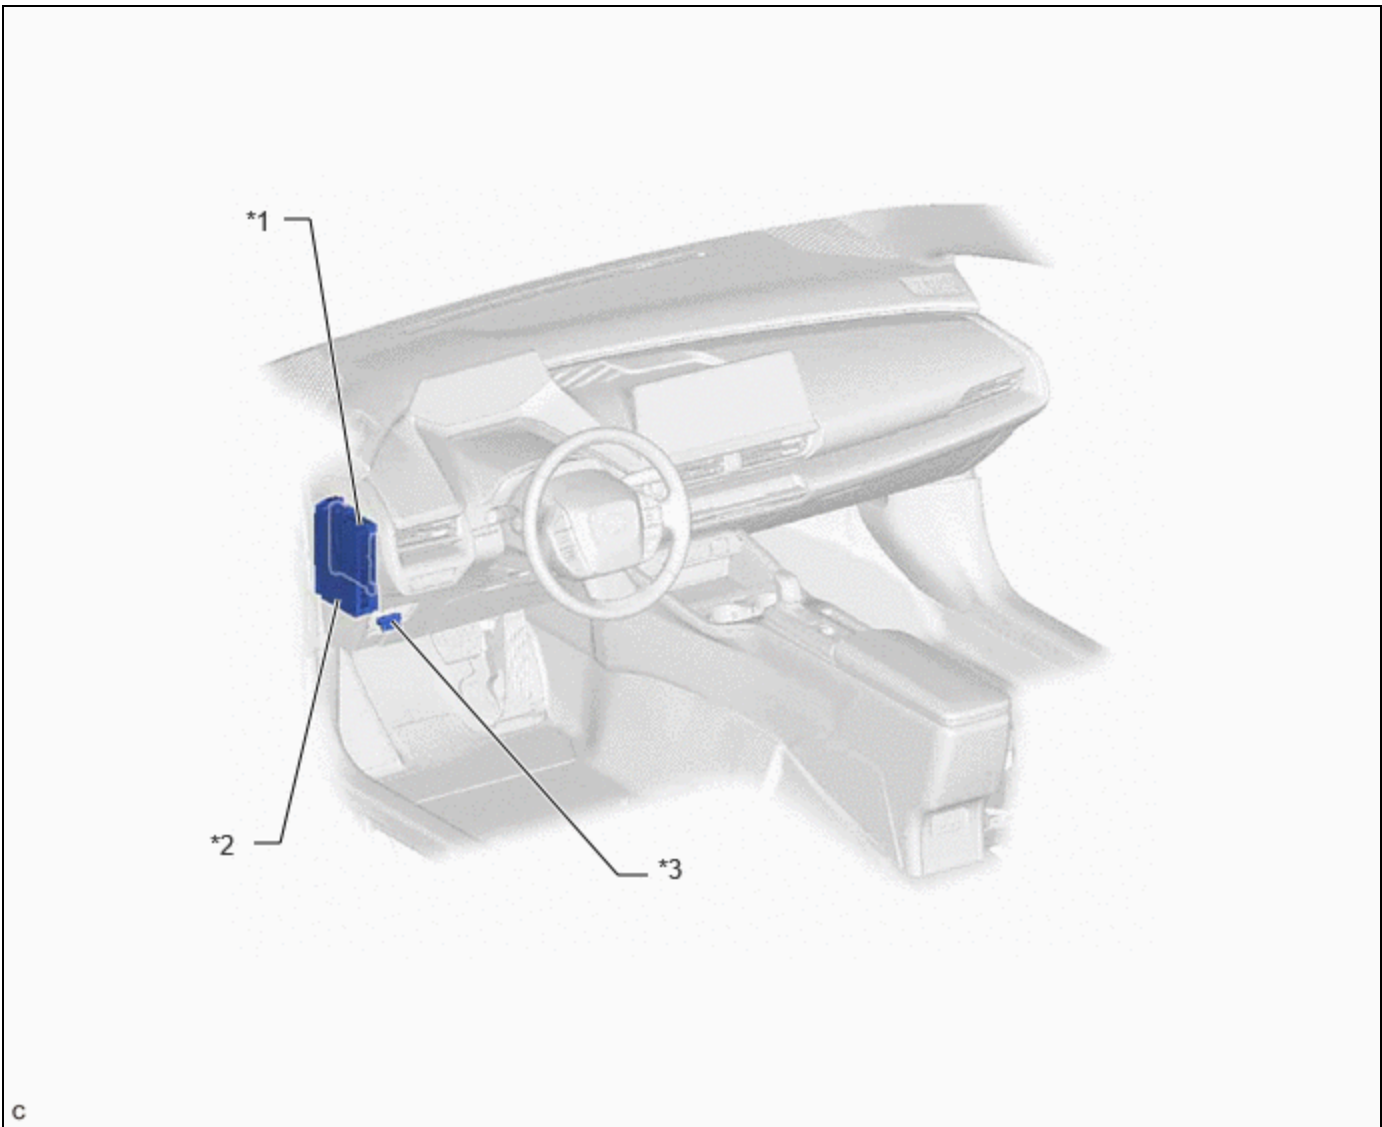

Last Modified: 12-04-2024	6.11:8.1.0	Doc ID: RM1000000029YHL
Model Year Start: 2023	Model: Prius Prime	Prod Date Range: [12/2022 -]
Title: POWER DISTRIBUTION: POWER INTEGRATION SYSTEM: PARTS LOCATION; 2023 - 2024 MY Prius Prius Prime [12/2022 -]		

PARTS LOCATION

ILLUSTRATION

*1	NO. 1 ENGINE ROOM RELAY BLOCK AND NO. 1 JUNCTION BLOCK ASSEMBLY - INP STD NO. 1 FUSE - INP STD NO. 2 FUSE - INP STD NO. 3 FUSE - D/C CUT FUSE	-	-
----	---	---	---

ILLUSTRATION