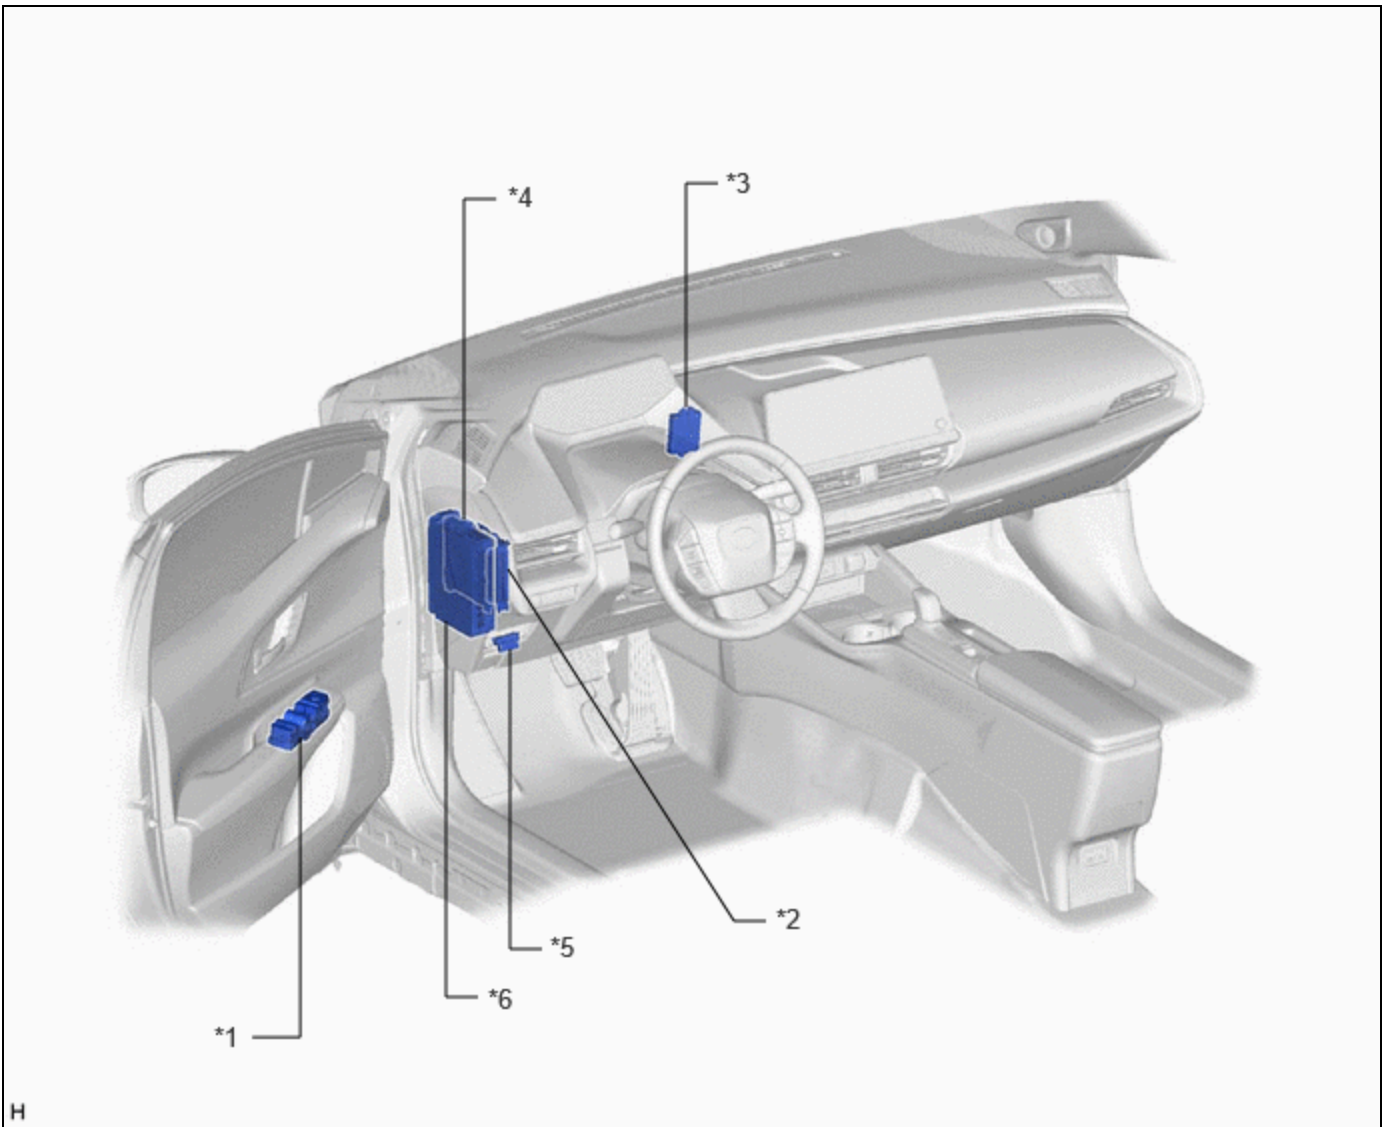

PARTS LOCATION

ILLUSTRATION

*A	w/ Auto Wiper System	-	-
*1	POWER WINDOW REGULATOR MOTOR ASSEMBLY LH (DRIVER DOOR)	*2	POWER WINDOW REGULATOR MOTOR ASSEMBLY RH (FRONT PASSENGER DOOR)
*3	POWER WINDOW REGULATOR MOTOR ASSEMBLY LH (REAR LH DOOR)	*4	POWER WINDOW REGULATOR MOTOR ASSEMBLY RH (REAR RH DOOR)
*5	RAIN SENSOR	-	-

ILLUSTRATION

*1	MULTIPLEX NETWORK MASTER SWITCH ASSEMBLY	*2	CERTIFICATION ECU (SMART KEY ECU ASSEMBLY)
*3	ID CODE BOX (IMMOBILISER CODE ECU)	*4	MAIN BODY ECU (MULTIPLEX NETWORK BODY ECU)
*5	DLC3	*6	POWER DISTRIBUTION BOX ASSEMBLY - ECU-B NO. 1 FUSE - ECU-B NO. 2 FUSE - DOOR F/L FUSE - DOOR F/R FUSE - DOOR R/L FUSE - DOOR R/R FUSE