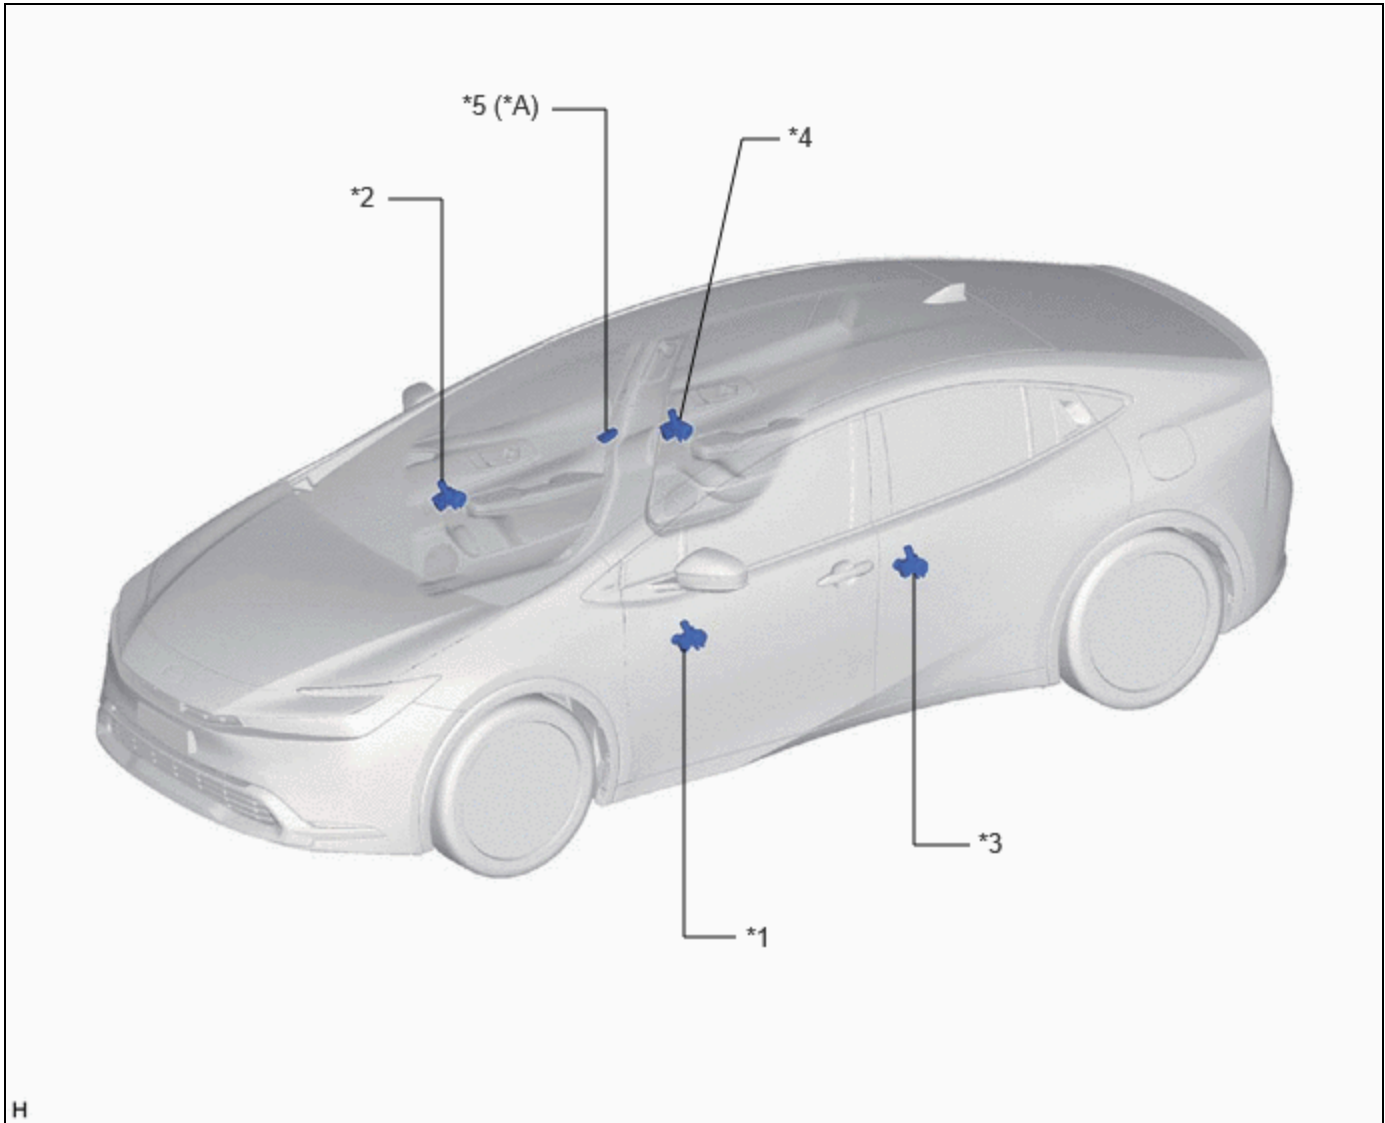

PARTS LOCATION

ILLUSTRATION

*A	w/ Auto Wiper System	-	-
*1	POWER WINDOW REGULATOR MOTOR ASSEMBLY LH (DRIVER DOOR)	*2	POWER WINDOW REGULATOR MOTOR ASSEMBLY RH (FRONT PASSENGER DOOR)
*3	POWER WINDOW REGULATOR MOTOR ASSEMBLY LH (REAR LH DOOR)	*4	POWER WINDOW REGULATOR MOTOR ASSEMBLY RH (REAR RH DOOR)
*5	RAIN SENSOR	-	-