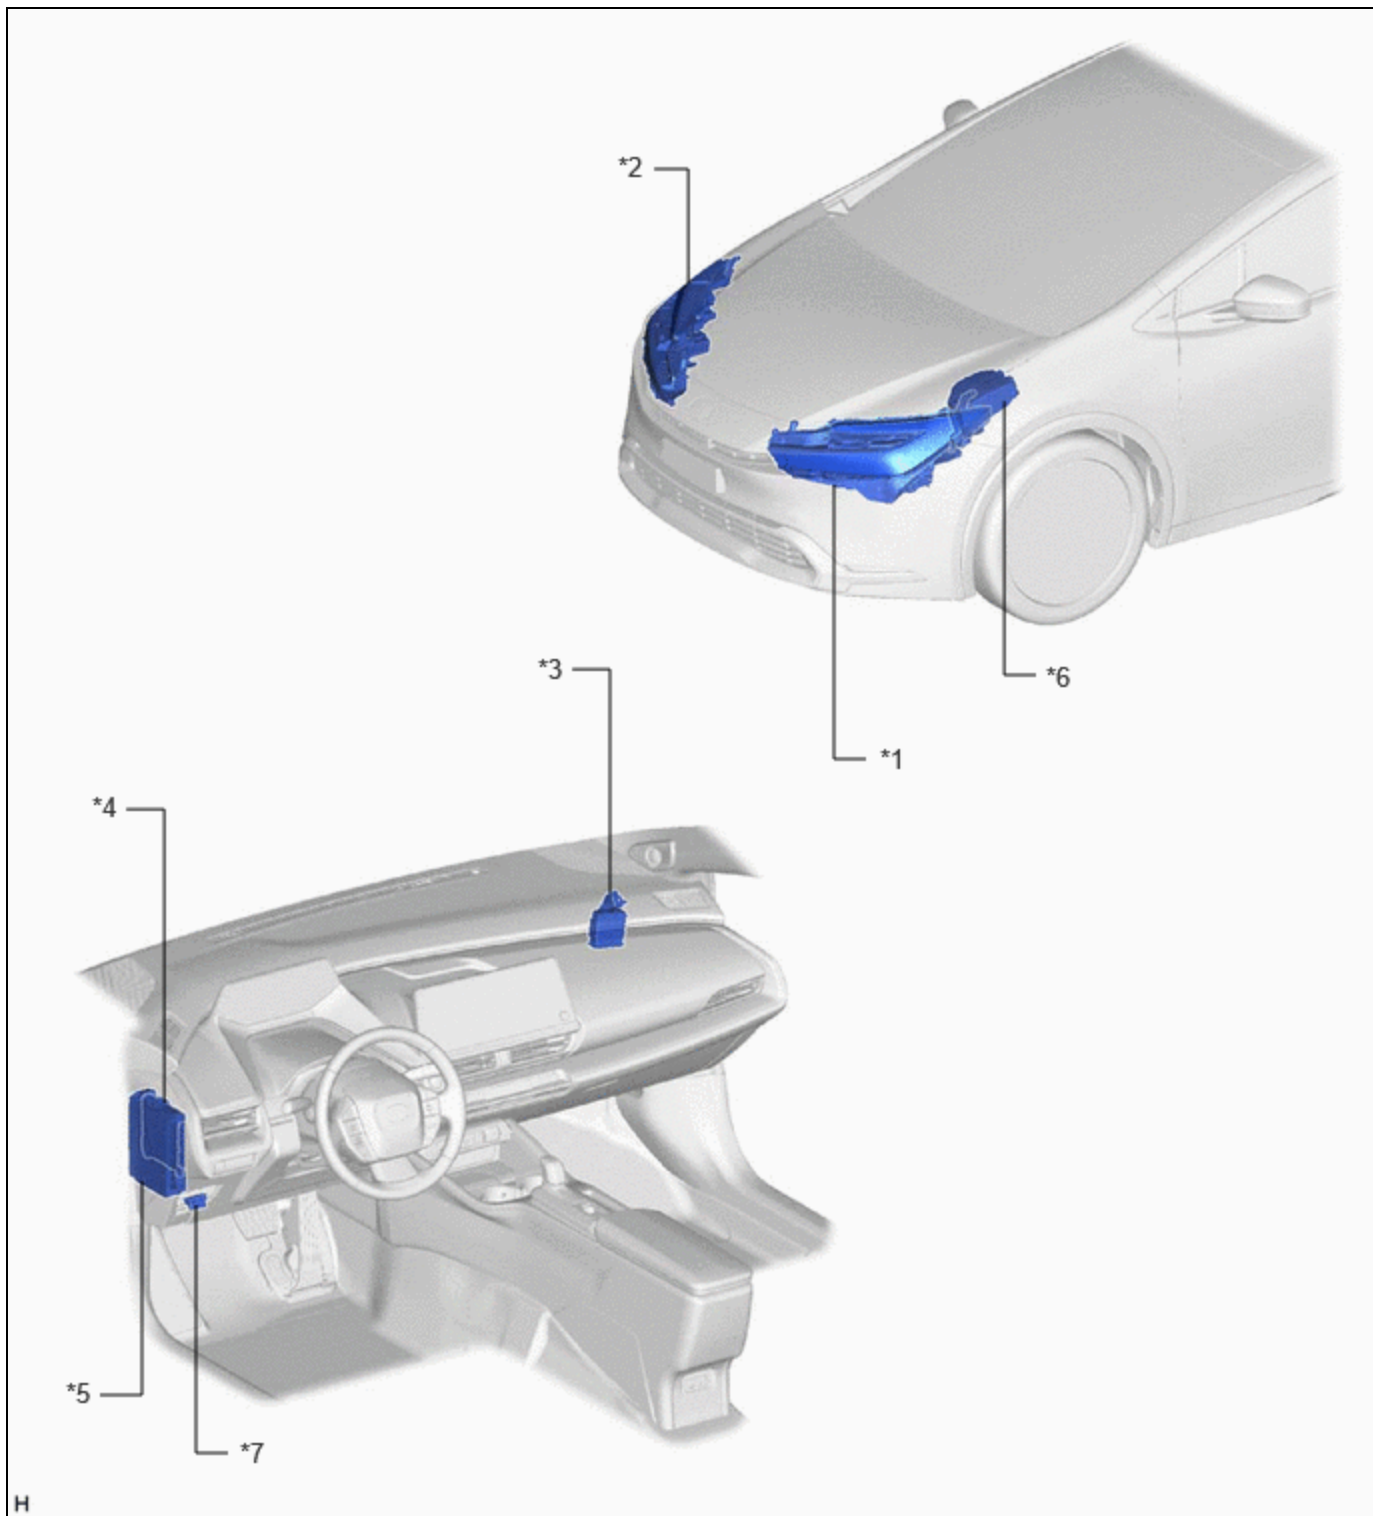

Last Modified: 12-04-2024	6.11:8.1.0	Doc ID: RM1000000029X7R
Model Year Start: 2023	Model: Prius Prime	Prod Date Range: [12/2022 -]
Title: NETWORKING: CXPI COMMUNICATION SYSTEM: PARTS LOCATION; 2023 - 2024 MY Prius Prius Prime [12/2022 -]		

PARTS LOCATION

ILLUSTRATION

*1	HEADLIGHT ASSEMBLY LH - HEADLIGHT HOUSING SUB-ASSEMBLY LH - LIGHT CONTROL LED ECU LH (w/o Front Side Marker Light)	*2	HEADLIGHT ASSEMBLY RH - HEADLIGHT HOUSING SUB-ASSEMBLY RH - LIGHT CONTROL LED ECU RH (w/o Front Side Marker Light)
*3	WINDSHIELD WIPER RELAY ASSEMBLY	*4	MAIN BODY ECU (MULTIPLEX NETWORK BODY ECU)
*5	POWER DISTRIBUTION BOX ASSEMBLY	*6	NO. 1 ENGINE ROOM RELAY BLOCK AND NO. 1 JUNCTION BLOCK ASSEMBLY - H-LP LH RELAY - H-LP RH RELAY - INP STD NO. 1 FUSE - WASHER FUSE - H-LP LH FUSE - H-LP RH FUSE
*7	DLC3	-	-