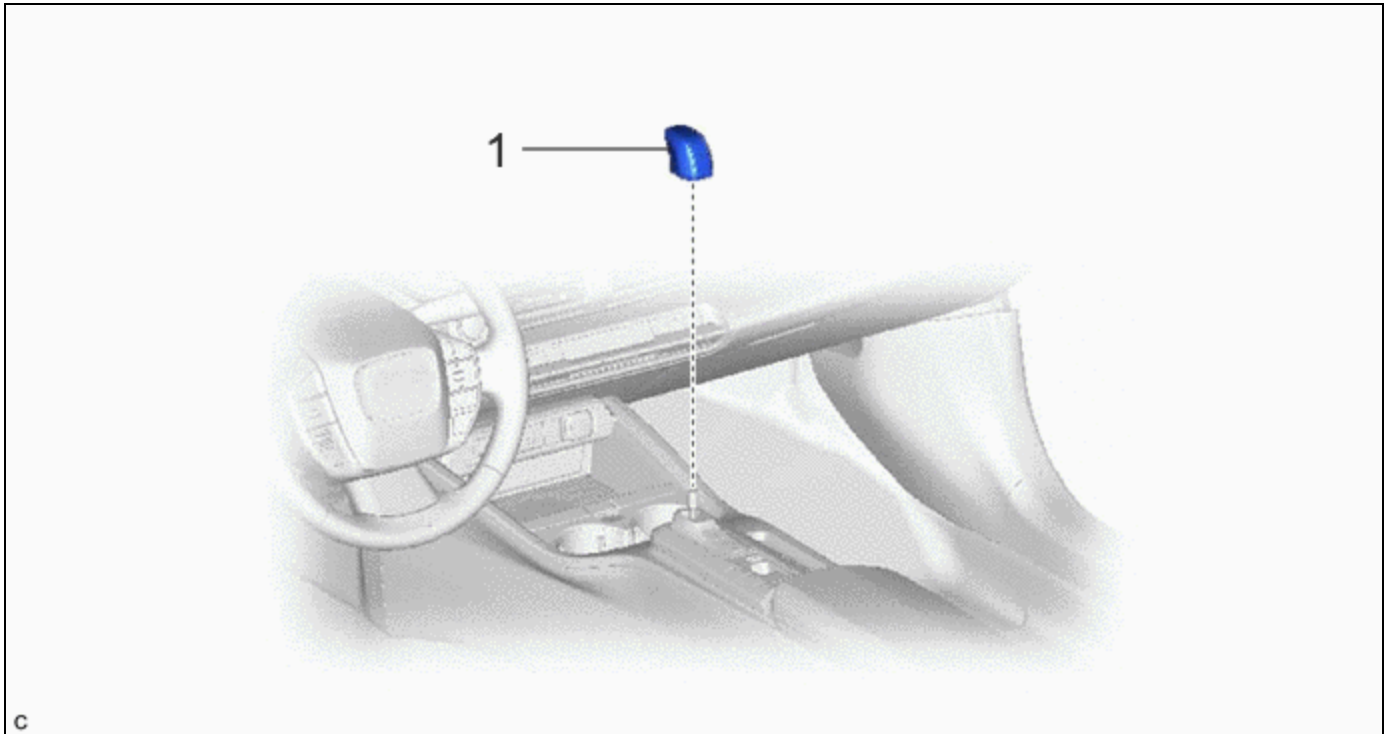

Last Modified: 12-04-2024	6.11:8.1.0	Doc ID: RM100000002A07I
Model Year Start: 2023	Model: Prius Prime	Prod Date Range: [12/2022 -]
Title: PA10/PB10/PB12 (HYBRID TRANSMISSION / TRANSAXLE): SHIFT LEVER KNOB: REMOVAL; 2023 - 2024 MY Prius Prius Prime [12/2022 -]		

REMOVAL

CAUTION / NOTICE / HINT

COMPONENTS (REMOVAL)

	PROCEDURE	PART NAME CODE			
1	SHIFT LEVER KNOB SUB-ASSEMBLY	33504F	-	-	-

PROCEDURE

1. REMOVE SHIFT LEVER KNOB SUB-ASSEMBLY