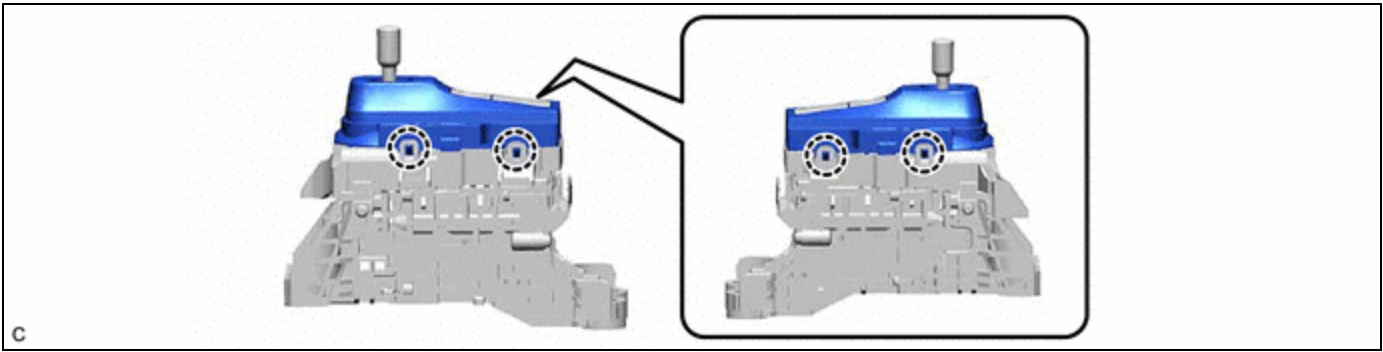

2. REMOVE CONTROL POSITION INDICATOR PLATE

3. REMOVE TRANSMISSION PARKING SWITCH KNOB