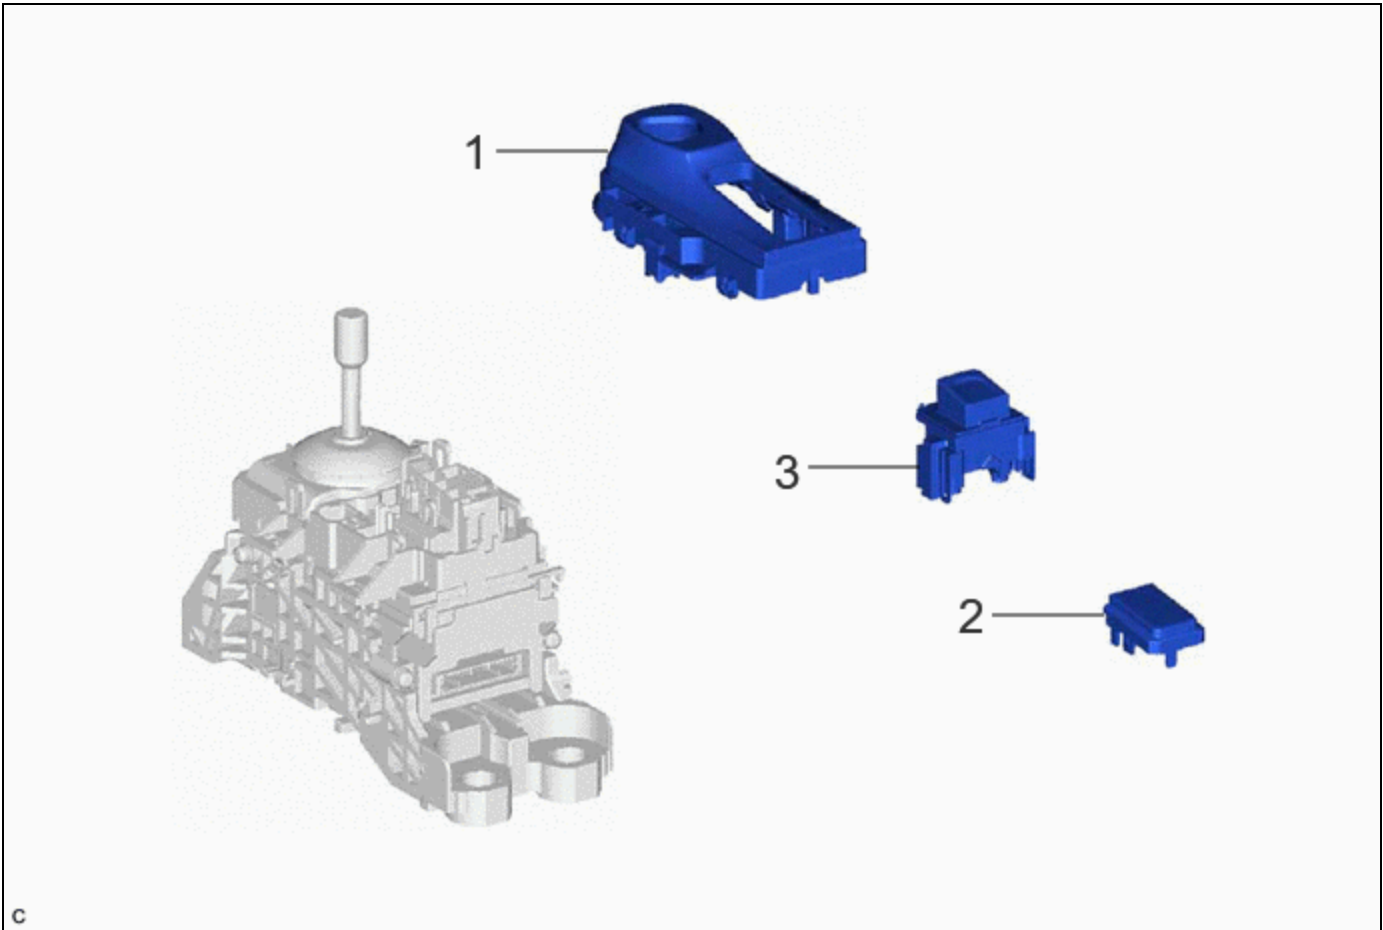

Last Modified: 12-04-2024	6.11:8.1.0	Doc ID: RM100000002A07F
Model Year Start: 2023	Model: Prius Prime	Prod Date Range: [12/2022 -]
Title: PA10/PB10/PB12 (HYBRID TRANSMISSION / TRANSAXLE): SHIFT LEVER: DISASSEMBLY; 2023 - 2024 MY Prius Prius Prime [12/2022 -]		

DISASSEMBLY

CAUTION / NOTICE / HINT

COMPONENTS (DISASSEMBLY)

PROCEDURE		PART NAME CODE			
1	POSITION INDICATOR HOUSING	35971E	-	-	-
2	CONTROL POSITION INDICATOR PLATE	35921	-	-	-
3	TRANSMISSION PARKING SWITCH KNOB	35922	-	-	-

PROCEDURE

1. REMOVE POSITION INDICATOR HOUSING

2. REMOVE CONTROL POSITION INDICATOR PLATE

3. REMOVE TRANSMISSION PARKING SWITCH KNOB