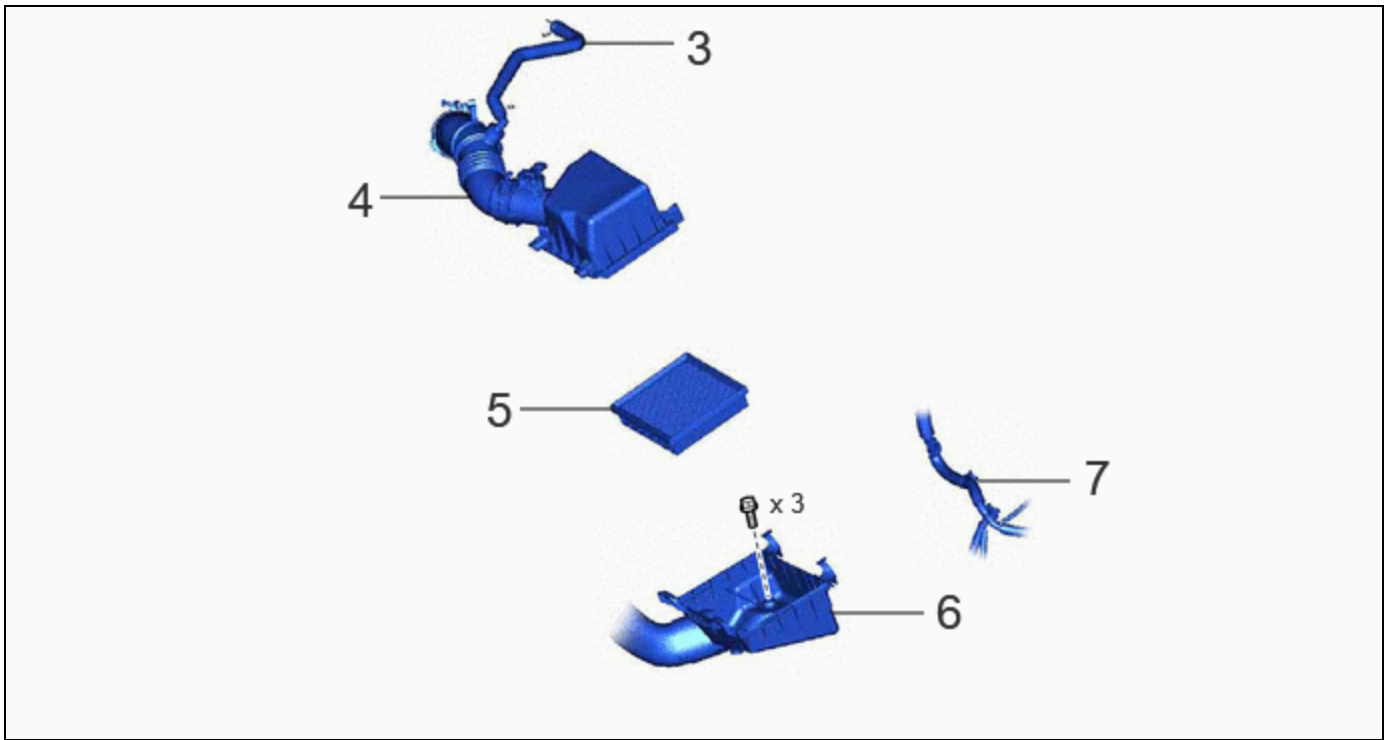

REMOVAL

CAUTION / NOTICE / HINT

COMPONENTS (REMOVAL)

PROCEDURE		PART NAME CODE			
1	NO. 1 ENGINE UNDER COVER ASSEMBLY	51410	-	-	-
2	DRAIN COOLANT (for Inverter)	-	-	INFO	-

PROCEDURE		PART NAME CODE			
3	NO. 2 VENTILATION HOSE	12262	-	-	-
4	AIR CLEANER CAP WITH AIR CLEANER HOSE	-	-	-	-
5	AIR CLEANER FILTER ELEMENT SUB-ASSEMBLY	17801	-	-	-
6	AIR CLEANER CASE SUB-ASSEMBLY	17701	-	-	-
7	ENGINE WIRE	82121	-	-	-