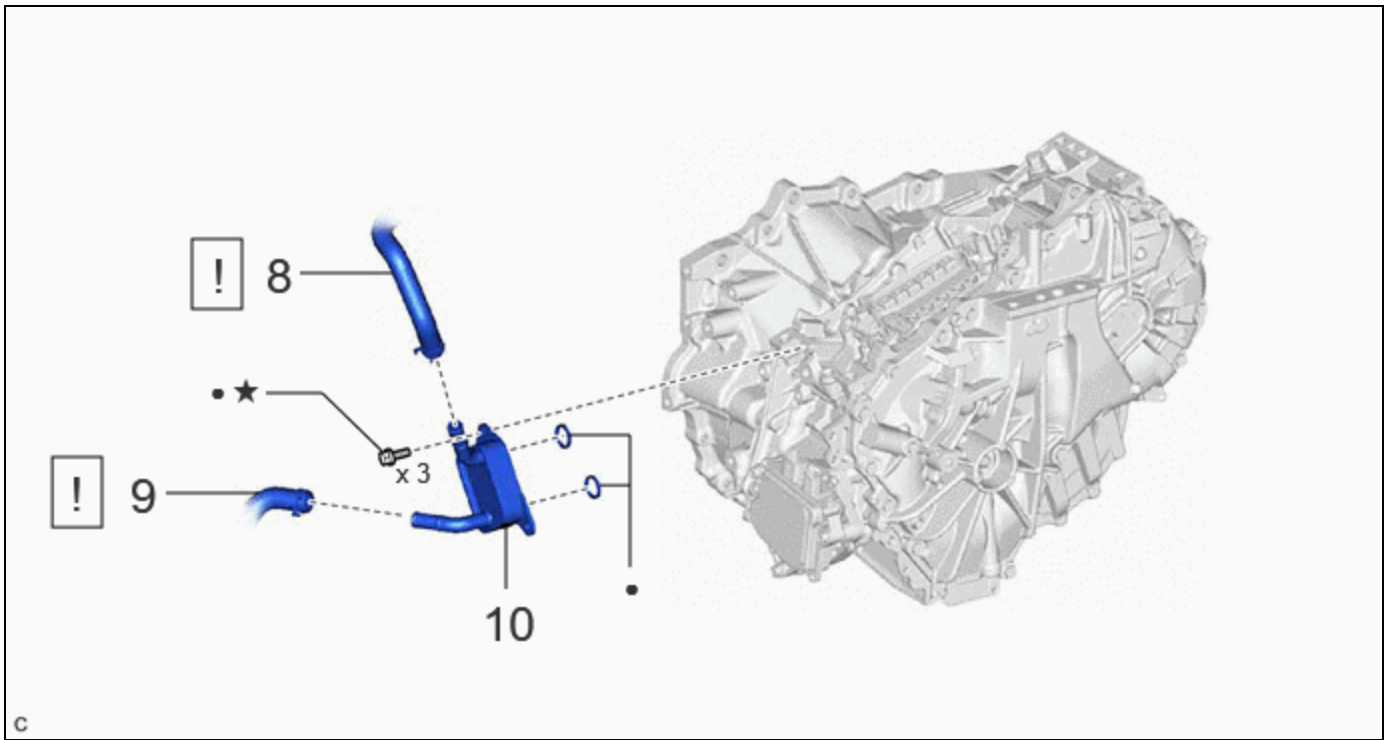

REMOVAL

CAUTION / NOTICE / HINT

COMPONENTS (REMOVAL)

PROCEDURE		PART NAME CODE			
1	NO. 1 ENGINE UNDER COVER ASSEMBLY	51410	-	-	-
2	DRAIN COOLANT (for Inverter)	-	-	INFO	-

PROCEDURE		PART NAME CODE			
3	NO. 2 VENTILATION HOSE	12262	-	-	-
4	AIR CLEANER CAP WITH AIR CLEANER HOSE	-	-	-	-
5	AIR CLEANER FILTER ELEMENT SUB-ASSEMBLY	17801	-	-	-
6	AIR CLEANER CASE SUB-ASSEMBLY	17701	-	-	-
7	ENGINE WIRE	82121	-	-	-

PROCEDURE		PART NAME CODE	!		
8	OUTLET NO. 1 INVERTER COOLING HOSE	G922C	INFO	-	-
9	OUTLET NO. 2 INVERTER COOLING HOSE	G922D	INFO	-	-
10	MOTOR COOLING COOLER	G125AA	-	-	-

•	Non-reusable part	★	Precoated part
---	-------------------	---	----------------