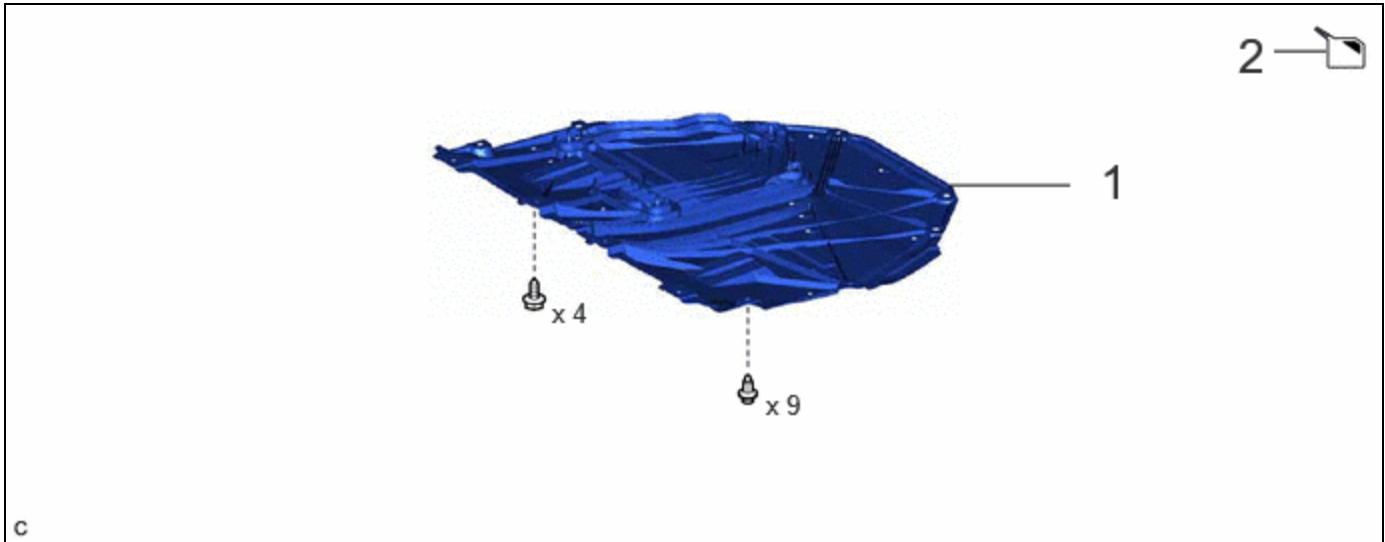

Last Modified: 12-04-2024	6.11:8.1.0	Doc ID: RM10000002BNSG
Model Year Start: 2023	Model: Prius Prime	Prod Date Range: [03/2023 -]
Title: PA10/PB10/PB12 (HYBRID TRANSMISSION / TRANSAXLE): PB10/PB12 OIL COOLER: REMOVAL; 2023 - 2024 MY Prius Prius Prime [03/2023 -]		

REMOVAL

CAUTION / NOTICE / HINT

COMPONENTS (REMOVAL)

PROCEDURE		PART NAME CODE			
1	NO. 1 ENGINE UNDER COVER ASSEMBLY	51410	-	-	-
2	DRAIN COOLANT (for Inverter)	-	-	INFO	-