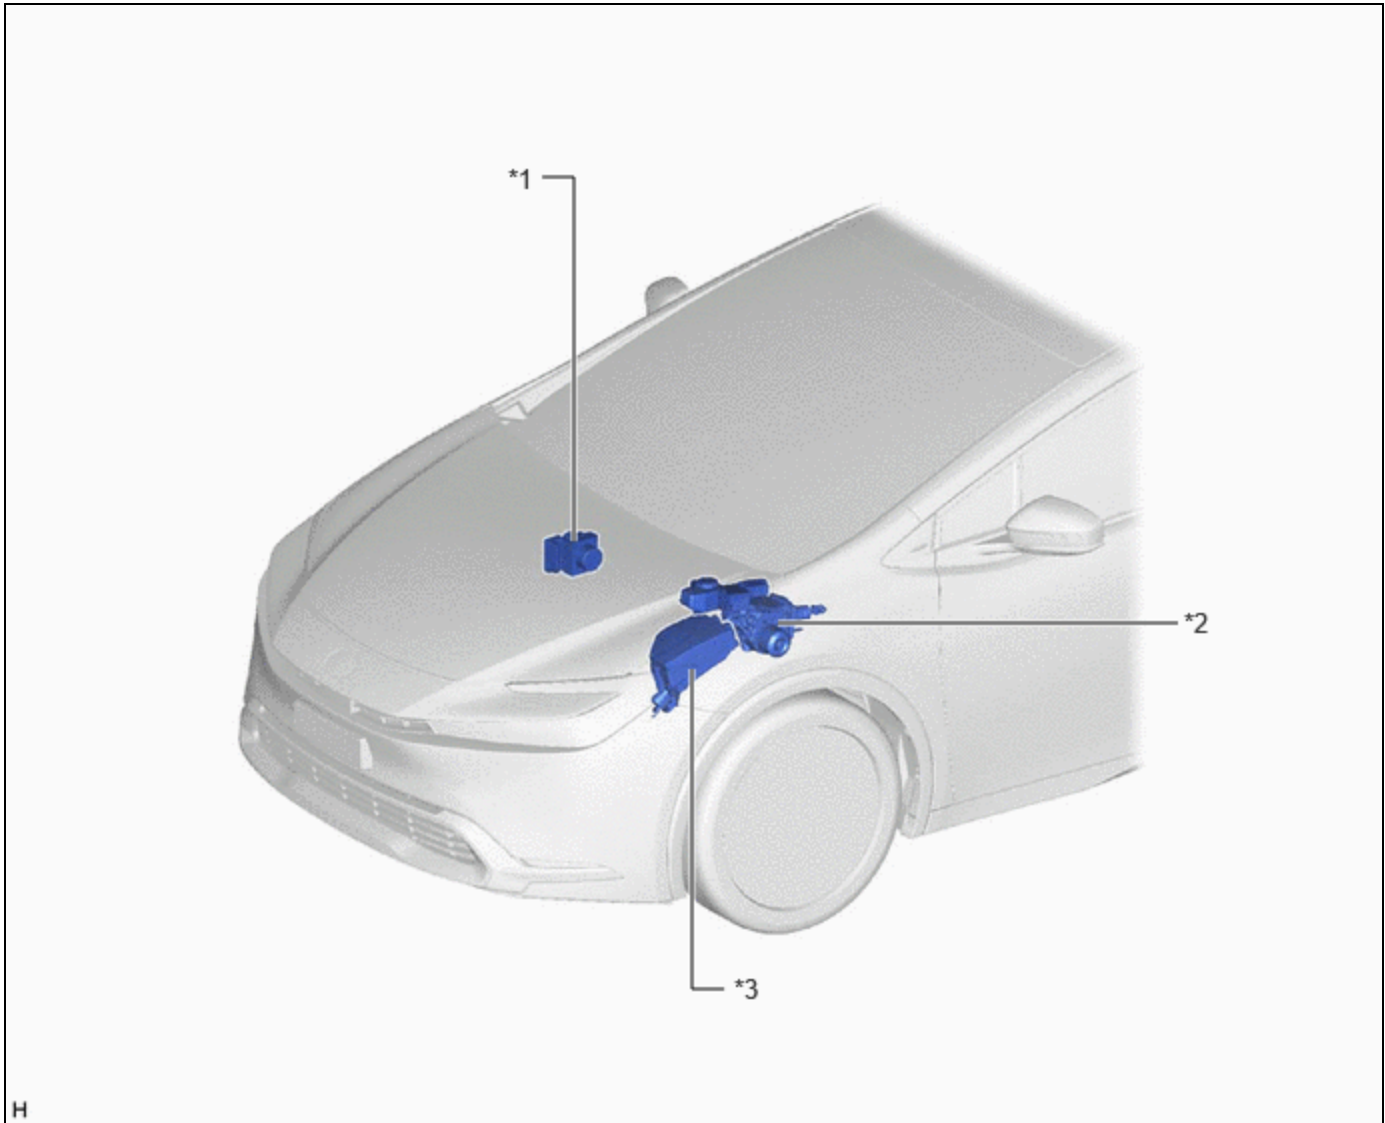

Last Modified: 12-04-2024	6.11:8.1.0	Doc ID: RM1000000028P2Z
Model Year Start: 2023	Model: Prius Prime	Prod Date Range: [12/2022 -]
Title: PARKING BRAKE: ELECTRIC PARKING BRAKE SYSTEM: PARTS LOCATION; 2023 - 2024 MY Prius Prius Prime [12/2022 -]		

PARTS LOCATION

ILLUSTRATION

*1	BRAKE ACTUATOR ASSEMBLY - NO. 2 SKID CONTROL ECU	*2	BRAKE BOOSTER WITH MASTER CYLINDER ASSEMBLY - NO. 1 SKID CONTROL ECU
*3	NO. 1 ENGINE ROOM RELAY BLOCK AND NO. 1 JUNCTION BLOCK ASSEMBLY - ABS NO. 2 FUSE	-	-