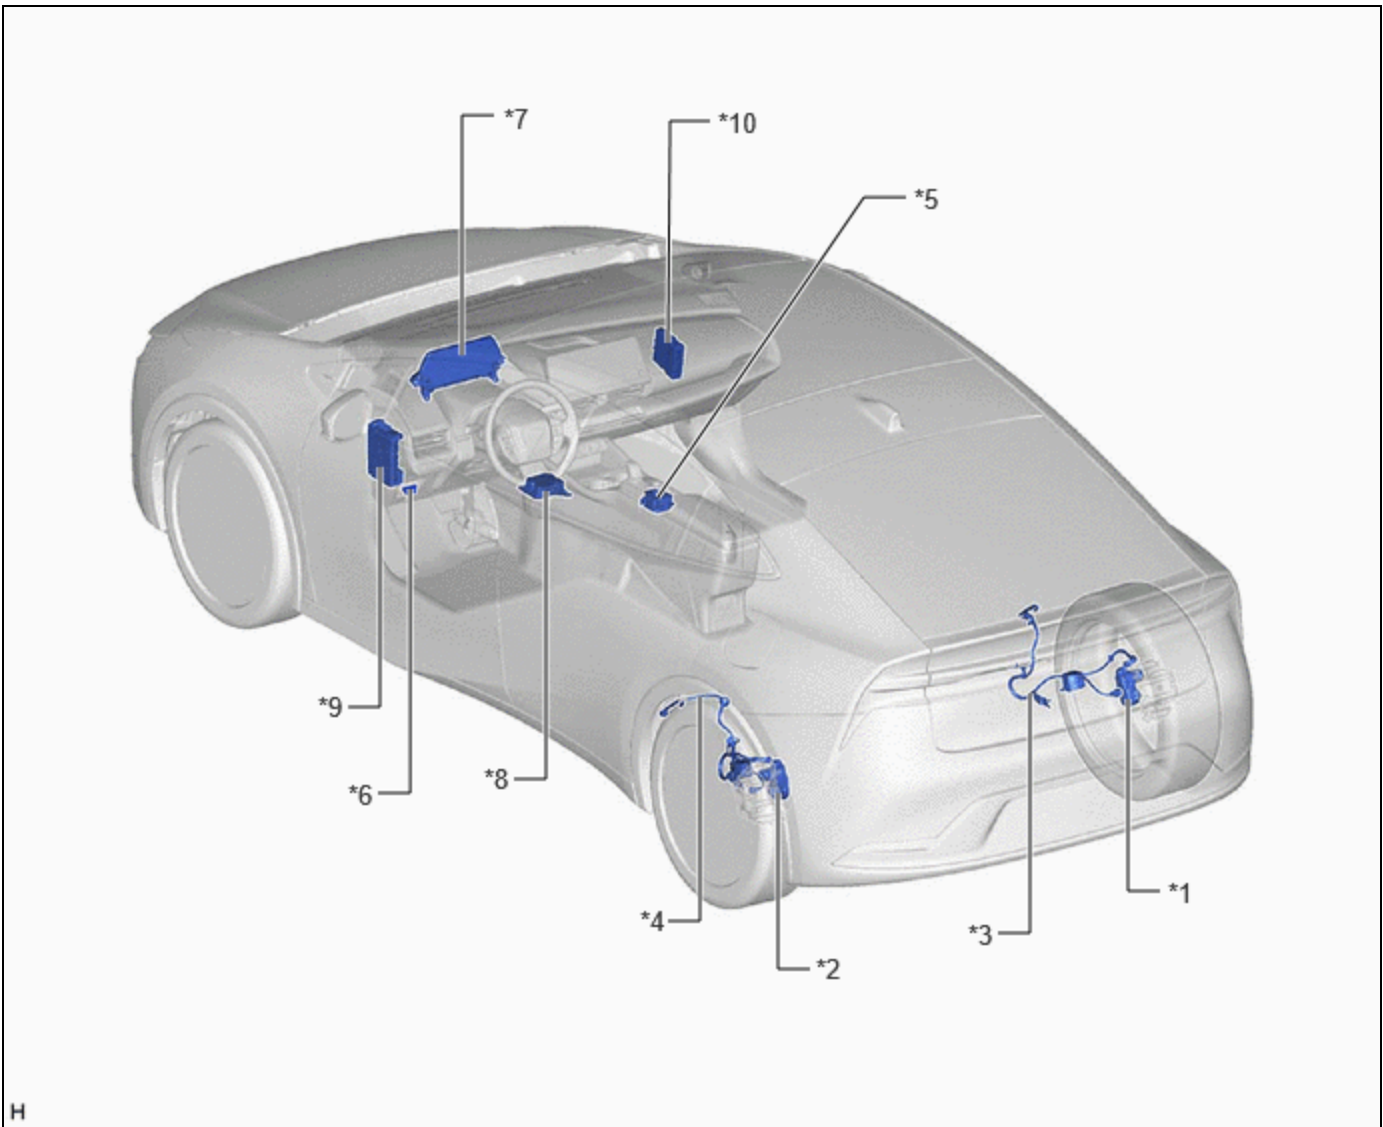

H

*1	PARKING BRAKE ACTUATOR ASSEMBLY RH	*2	PARKING BRAKE ACTUATOR ASSEMBLY LH
*3	NO. 1 PARKING BRAKE WIRE ASSEMBLY	*4	NO. 2 PARKING BRAKE WIRE ASSEMBLY
*5	ELECTRIC PARKING BRAKE SWITCH ASSEMBLY	*6	DLC3
*7	COMBINATION METER ASSEMBLY	*8	AIRBAG ECU ASSEMBLY - ACCELERATION SENSOR
*9	POWER DISTRIBUTION BOX ASSEMBLY - ECU-IGR NO. 2 FUSE	*10	HYBRID VEHICLE CONTROL ECU