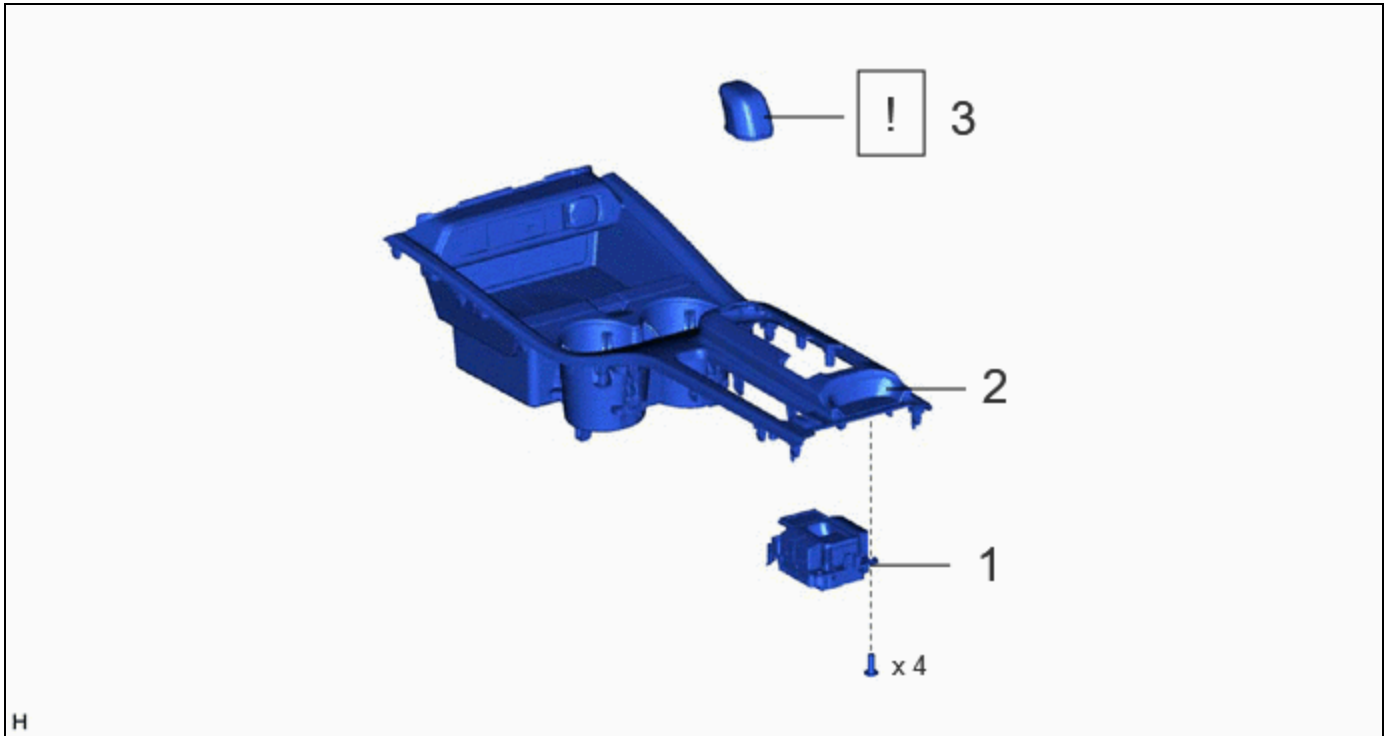

INSTALLATION

CAUTION / NOTICE / HINT

COMPONENTS (INSTALLATION)

	PROCEDURE	PART NAME CODE			
1	ELECTRIC PARKING BRAKE SWITCH ASSEMBLY	84390B	-	-	-
2	UPPER CONSOLE PANEL SUB-ASSEMBLY	58804A	-	-	-
3	SHIFT LEVER KNOB SUB-ASSEMBLY	33504F	-	-	-