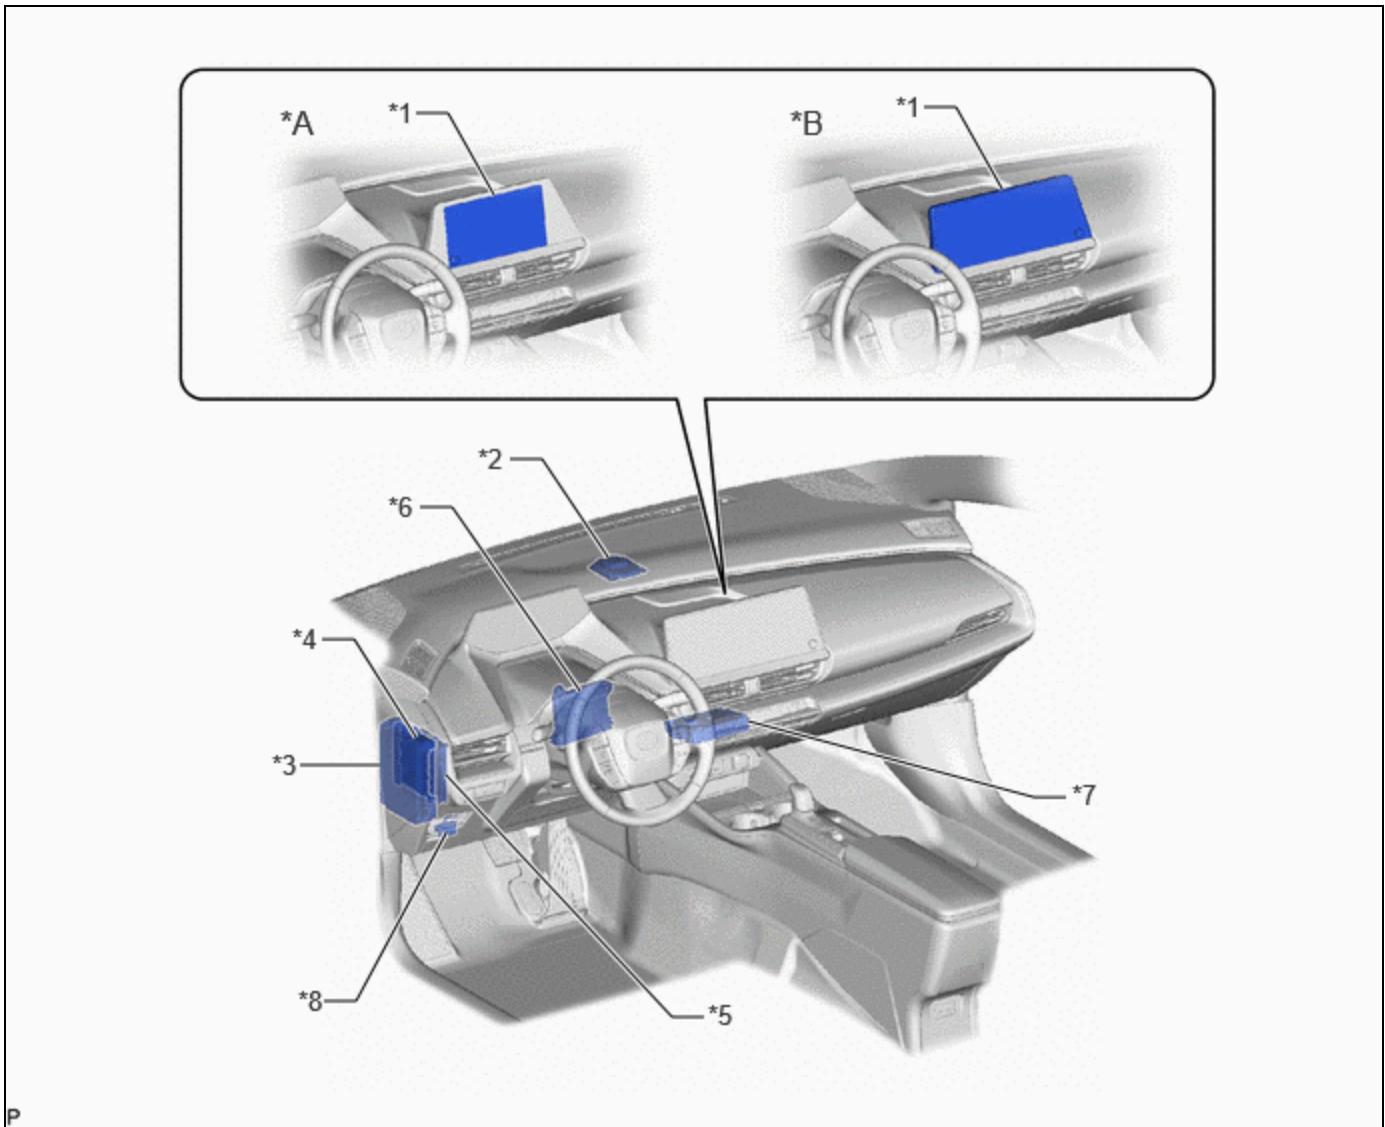

## PARTS LOCATION

## ILLUSTRATION

*1	TELEPHONE AND GPS ANTENNA (for Roof Side) - Telephone Main	-	-
----	---	---	---

## ILLUSTRATION

*A	for 8 Inch Display	*B	for 12.3 Inch Display
*1	RADIO AND DISPLAY RECEIVER ASSEMBLY	*2	TELEPHONE AND GPS ANTENNA (for Front Side) - Telephone Sub - GPS
*3	POWER DISTRIBUTION BOX ASSEMBLY - DCM FUSE - ECU-IGR NO. 3 FUSE	*4	MAIN BODY ECU (MULTIPLEX NETWORK BODY ECU)
*5	CERTIFICATION ECU (SMART KEY ECU ASSEMBLY)	*6	AIR CONDITIONING AMPLIFIER ASSEMBLY
*7	DCM (TELEMATICS TRANSCEIVER)	*8	DLC3