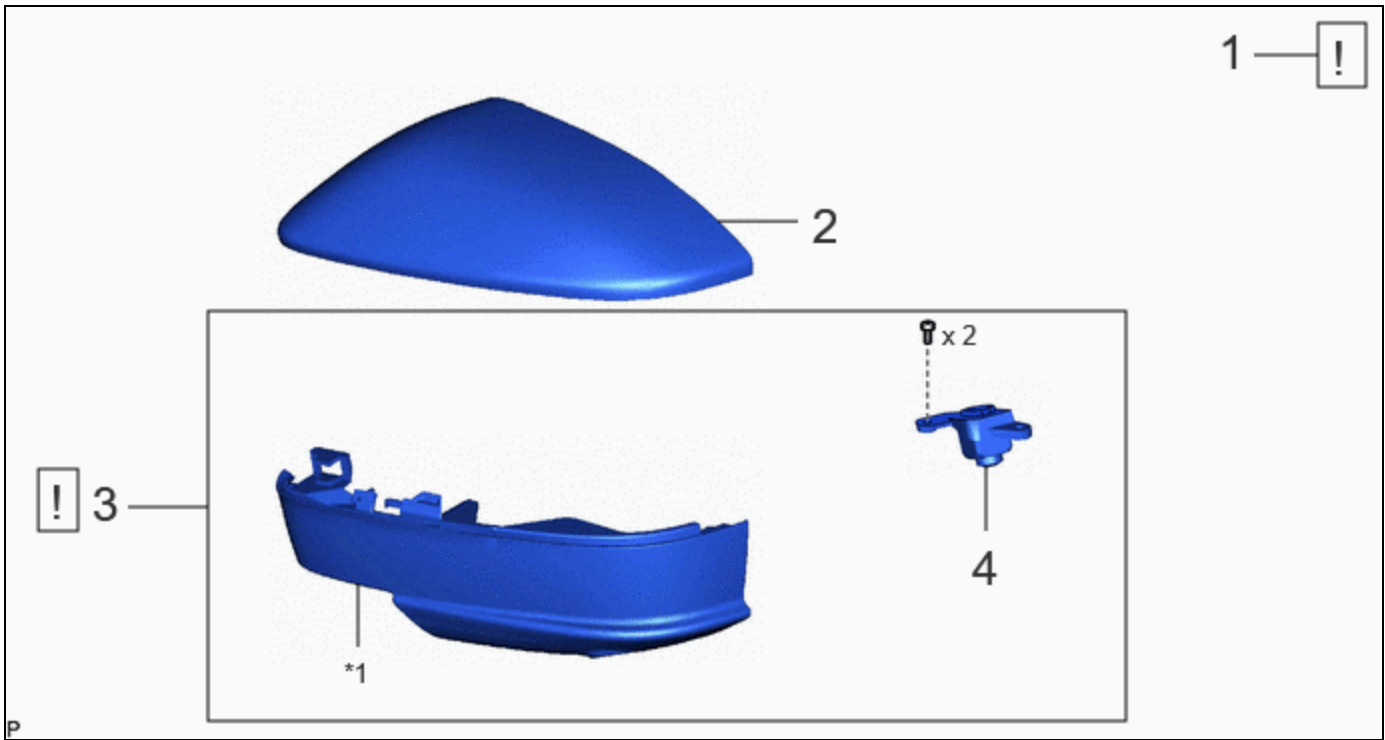

Necessary Procedures After Parts Removed/Installed/Replaced

REPLACED PART OR PERFORMED PROCEDURE	NECESSARY PROCEDURES	EFFECT/INOPERATIVE FUNCTION WHEN NECESSARY PROCEDURES ARE NOT PERFORMED	LINK
<ul style="list-style-type: none"> Side television camera assembly LH* Side television camera assembly RH* 	Side television camera view adjustment	Parking Support Brake system	INFO
		Panoramic View Monitor System	INFO
		Advanced Park	INFO
Replacement or removal and installation of 2 or more parts: <ul style="list-style-type: none"> Front television camera assembly, Radiator grille or Front bumper assembly Rear television camera assembly Side television camera assembly LH, Parking assist light LH or Outer rear view mirror assembly LH Side television camera assembly RH, Parking assist light RH or Outer rear view mirror assembly RH 	Television camera view adjustment	Panoramic View Monitor System	INFO
*: Even when not replacing the part, it is necessary to perform the specified necessary procedures after installation.			

CAUTION / NOTICE / HINT

HINT:

- Use the same procedure for the RH side and LH side.
- The following procedure is for the LH side.

CAUTION / NOTICE / HINT

COMPONENTS (REMOVAL)

PROCEDURE		PART NAME CODE			
1	PRECAUTION	-	INFO	-	-
2	OUTER MIRROR COVER	87945	-	-	-
3	NO. 3 OUTER MIRROR COVER WITH TELEVISION CAMERA	-	INFO	-	-
4	SIDE TELEVISION CAMERA ASSEMBLY	86790F	-	-	-