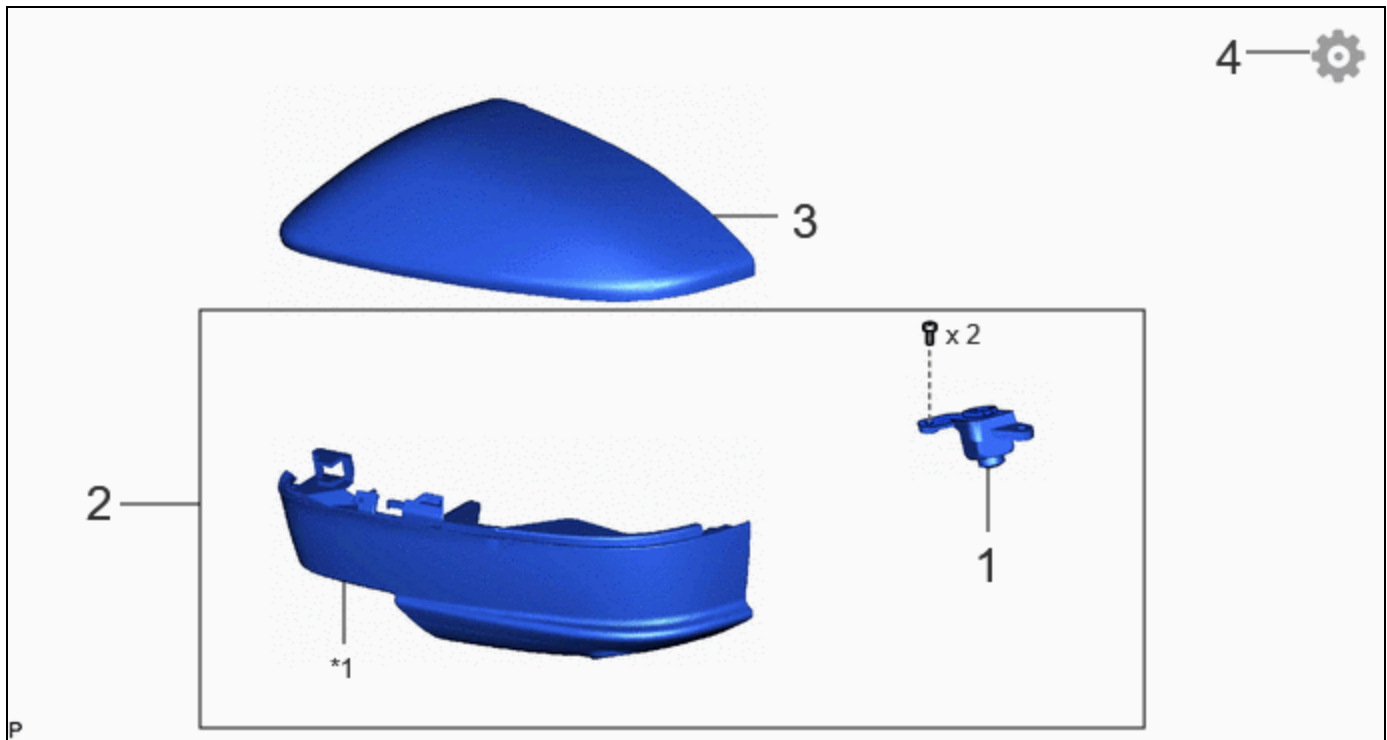

INSTALLATION

CAUTION / NOTICE / HINT

HINT:

- Use the same procedure for the RH side and LH side.
- The following procedure is for the LH side.

CAUTION / NOTICE / HINT

COMPONENTS (INSTALLATION)

	PROCEDURE	PART NAME CODE	!	📄	⚙️
1	SIDE TELEVISION CAMERA ASSEMBLY	86790F	-	-	-
2	NO. 3 OUTER MIRROR COVER WITH TELEVISION CAMERA	-	-	-	-
3	OUTER MIRROR COVER	87945	-	-	-
4	PERFORM CALIBRATION	-	-	-	INFO