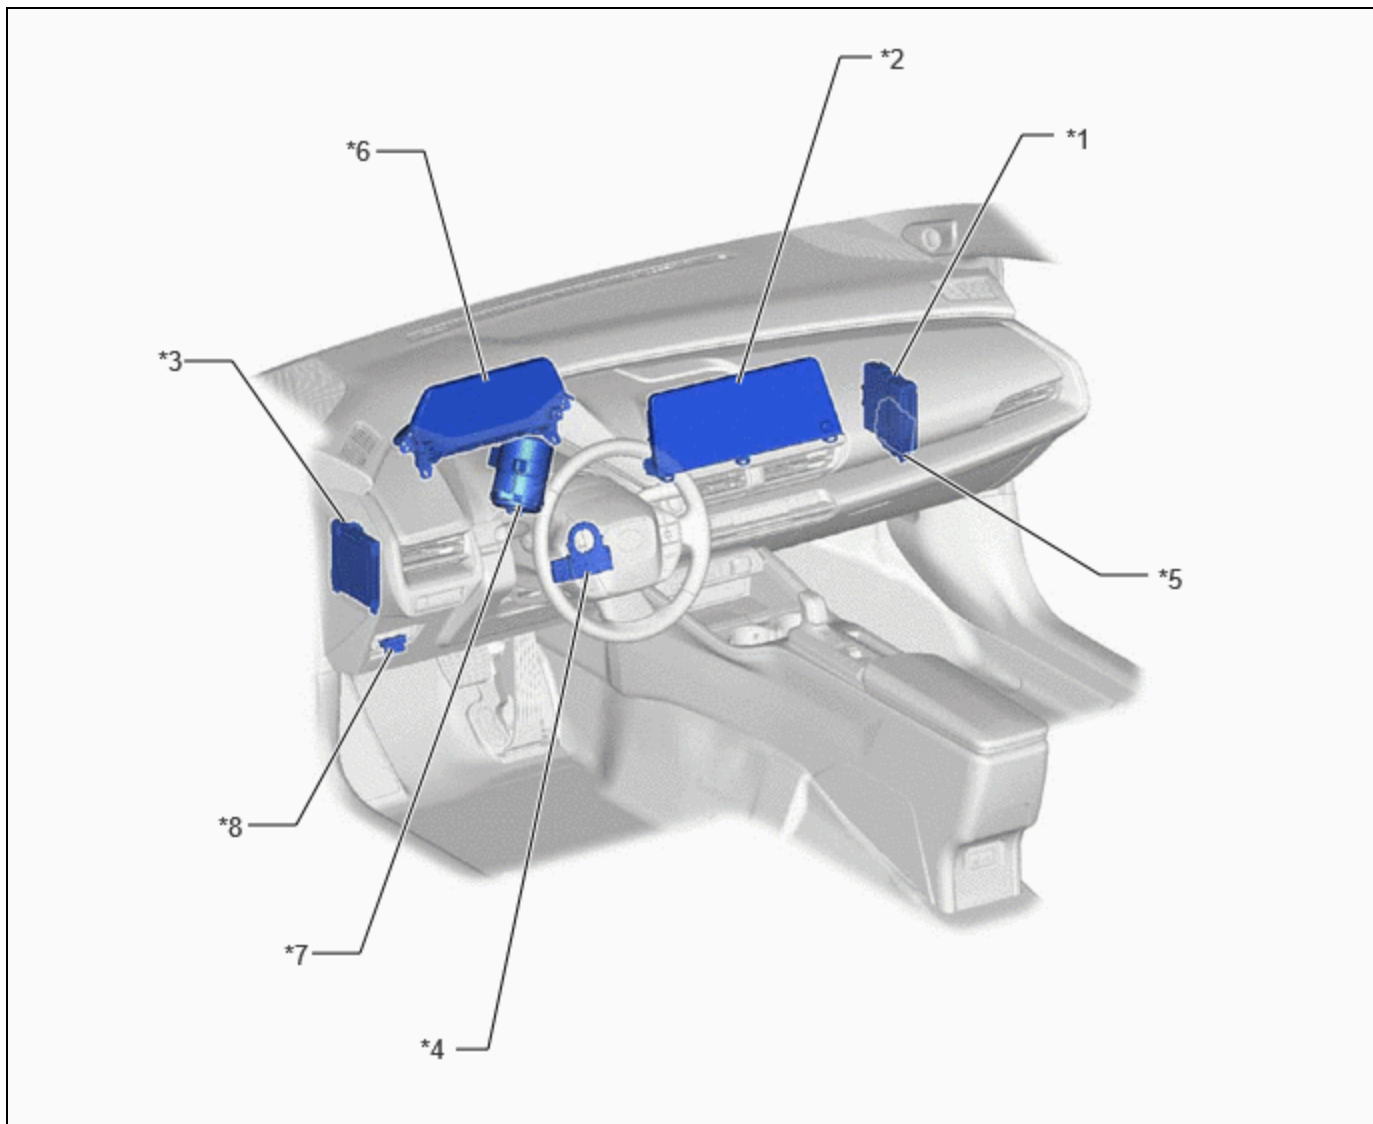

Last Modified: 12-04-2024	6.11:8.1.0	Doc ID: RM1000000029LFE
Model Year Start: 2023	Model: Prius Prime	Prod Date Range: [12/2022 -]
Title: PARK ASSIST / MONITORING: PARKING ASSIST MONITOR SYSTEM: PARTS LOCATION; 2023 - 2024 MY Prius Prius Prime [12/2022 -]		

PARTS LOCATION

ILLUSTRATION

*1	REAR TELEVISION CAMERA ASSEMBLY	*2	BRAKE ACTUATOR ASSEMBLY - NO. 2 SKID CONTROL ECU
----	---------------------------------	----	---

ILLUSTRATION

*1	HYBRID VEHICLE CONTROL ECU	*2	RADIO AND DISPLAY RECEIVER ASSEMBLY
*3	MAIN BODY ECU (MULTIPLEX NETWORK BODY ECU)	*4	STEERING SENSOR
*5	CLEARANCE WARNING ECU ASSEMBLY	*6	COMBINATION METER ASSEMBLY
*7	POWER STEERING ECU	*8	DLC3