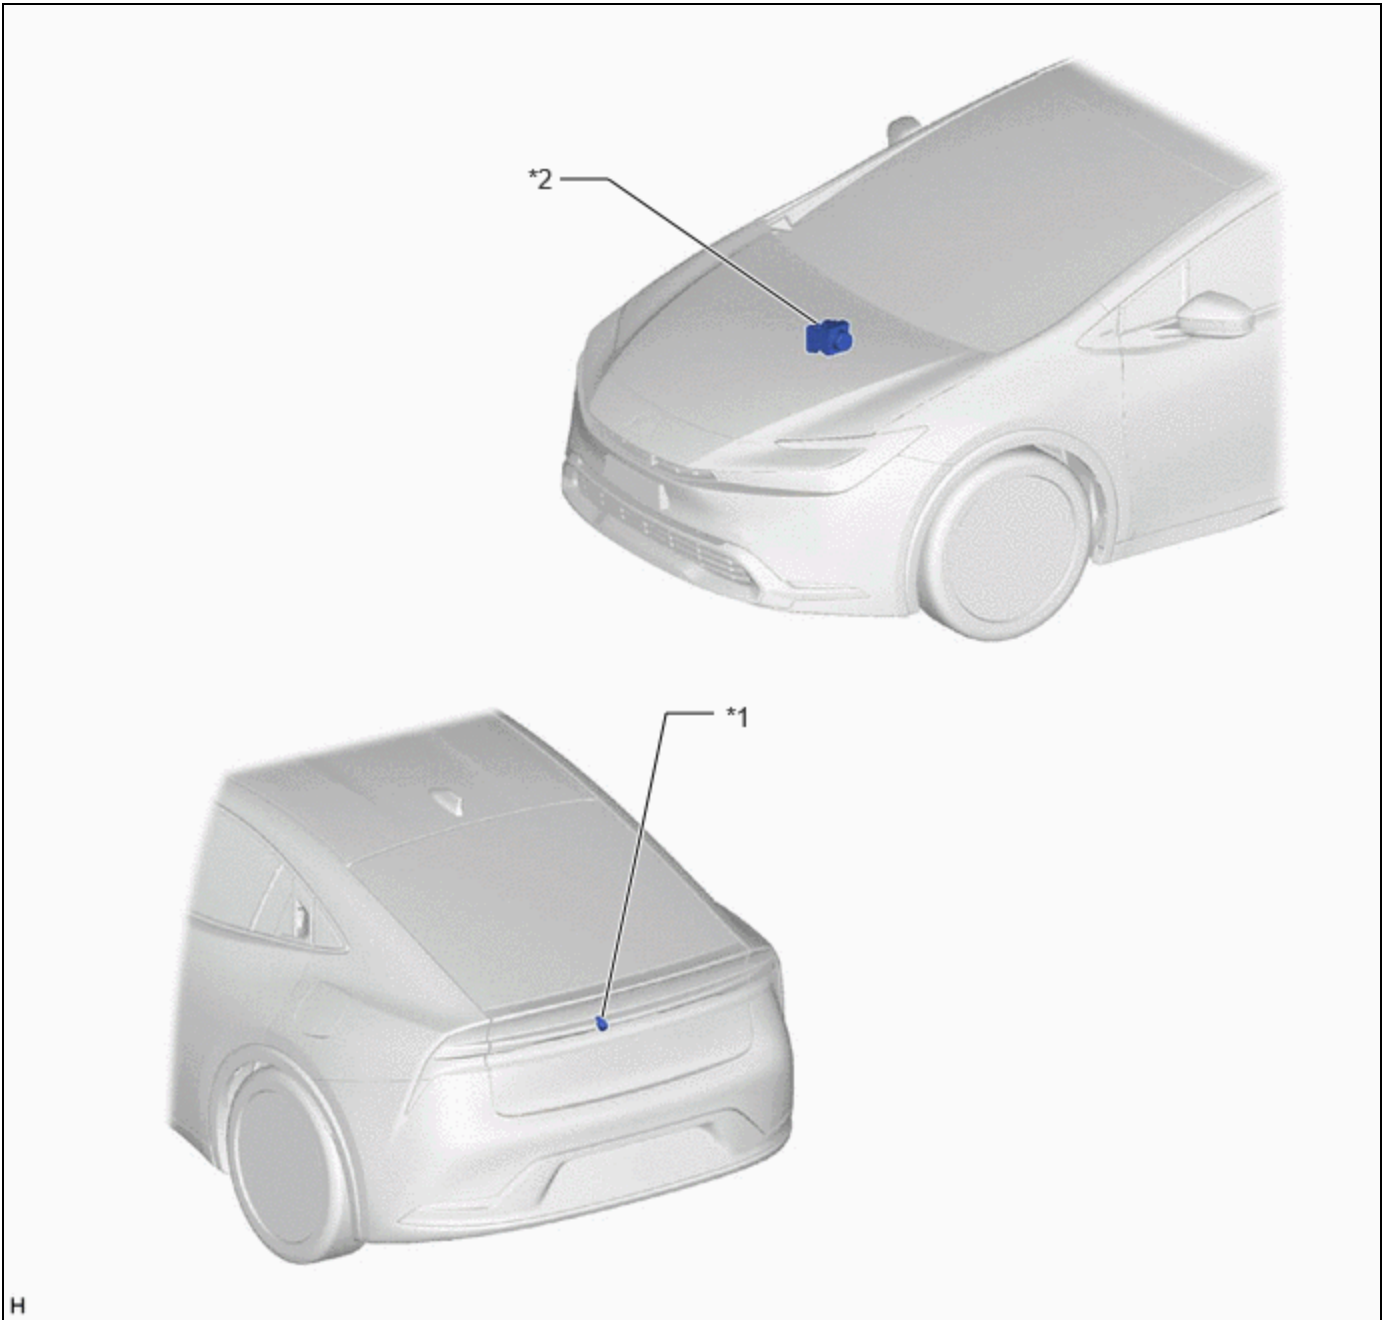

Last Modified: 12-04-2024	6.11:8.1.0	Doc ID: RM1000000029LFE
Model Year Start: 2023	Model: Prius Prime	Prod Date Range: [12/2022 -]
Title: PARK ASSIST / MONITORING: PARKING ASSIST MONITOR SYSTEM: PARTS LOCATION; 2023 - 2024 MY Prius Prius Prime [12/2022 -]		

PARTS LOCATION

ILLUSTRATION

*1	REAR TELEVISION CAMERA ASSEMBLY	*2	BRAKE ACTUATOR ASSEMBLY - NO. 2 SKID CONTROL ECU
----	---------------------------------	----	---

ILLUSTRATION

*1	HYBRID VEHICLE CONTROL ECU	*2	RADIO AND DISPLAY RECEIVER ASSEMBLY
*3	MAIN BODY ECU (MULTIPLEX NETWORK BODY ECU)	*4	STEERING SENSOR
*5	CLEARANCE WARNING ECU ASSEMBLY	*6	COMBINATION METER ASSEMBLY
*7	POWER STEERING ECU	*8	DLC3