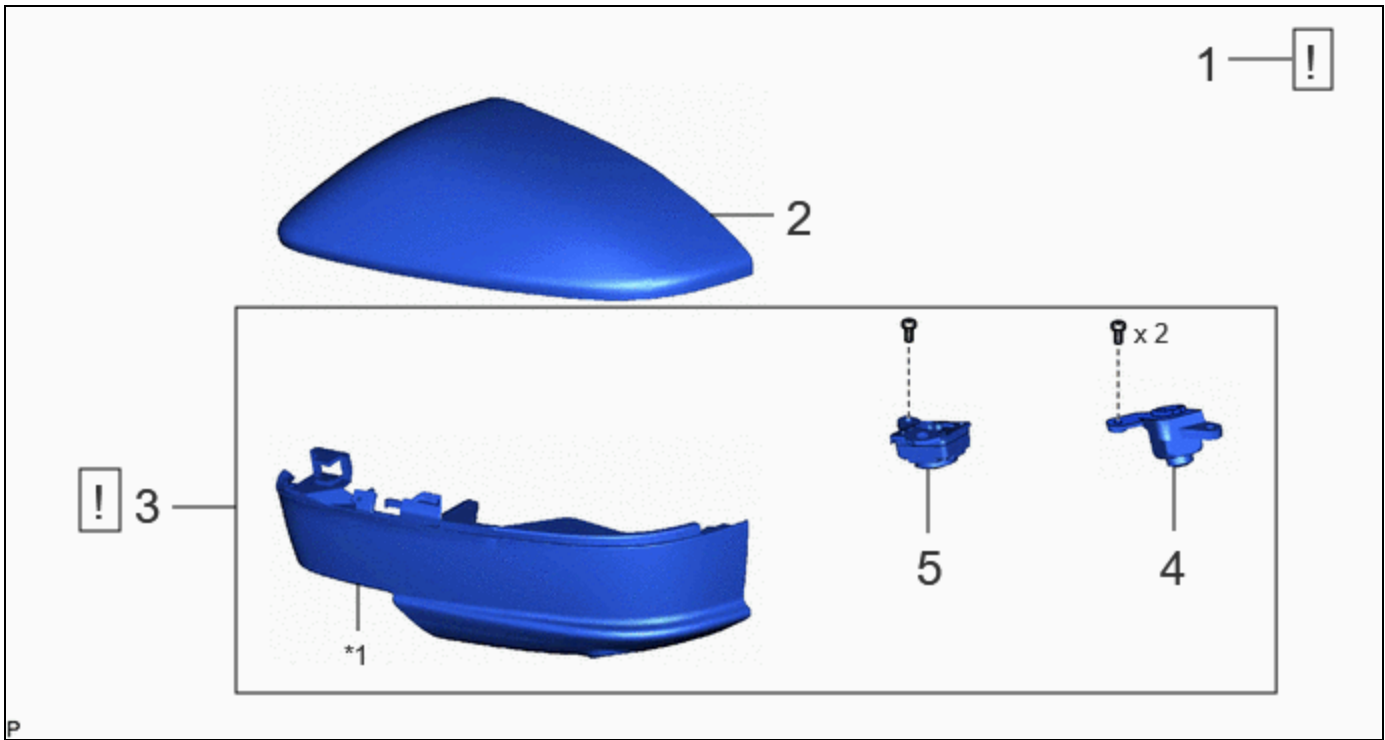

Necessary Procedures After Parts Removed/Installed/Replaced

REPLACED PART OR PERFORMED PROCEDURE	NECESSARY PROCEDURES	EFFECT/INOPERATIVE FUNCTION WHEN NECESSARY PROCEDURES ARE NOT PERFORMED	LINK
<ul style="list-style-type: none"> • Parking assist light LH* • Parking assist light RH* 	Side television camera view adjustment	Parking Support Brake system	INFO
		Panoramic View Monitor System	INFO
		Advanced Park	INFO
Replacement or removal and installation of 2 or more parts: <ul style="list-style-type: none"> • Front television camera assembly, Radiator grille or Front bumper assembly • Rear television camera assembly • Side television camera assembly LH, Parking assist light LH or Outer rear view mirror assembly LH • Side television camera assembly RH, Parking assist light RH or Outer rear view mirror assembly RH 	Television camera view adjustment	Panoramic View Monitor System	INFO
*: Even when not replacing the part, it is necessary to perform the specified necessary procedures after installation.			

CAUTION / NOTICE / HINT

HINT:

- Use the same procedure for the RH side and LH side.
- The following procedure is for the LH side.

CAUTION / NOTICE / HINT

COMPONENTS (REMOVAL)

PROCEDURE		PART NAME CODE			
1	PRECAUTION	-	INFO	-	-
2	OUTER MIRROR COVER	87945	-	-	-
3	NO. 3 OUTER MIRROR COVER WITH TELEVISION CAMERA	-	INFO	-	-
4	SIDE TELEVISION CAMERA ASSEMBLY	86790F	-	-	-
5	PARKING ASSIST LIGHT	867A2A	-	-	-