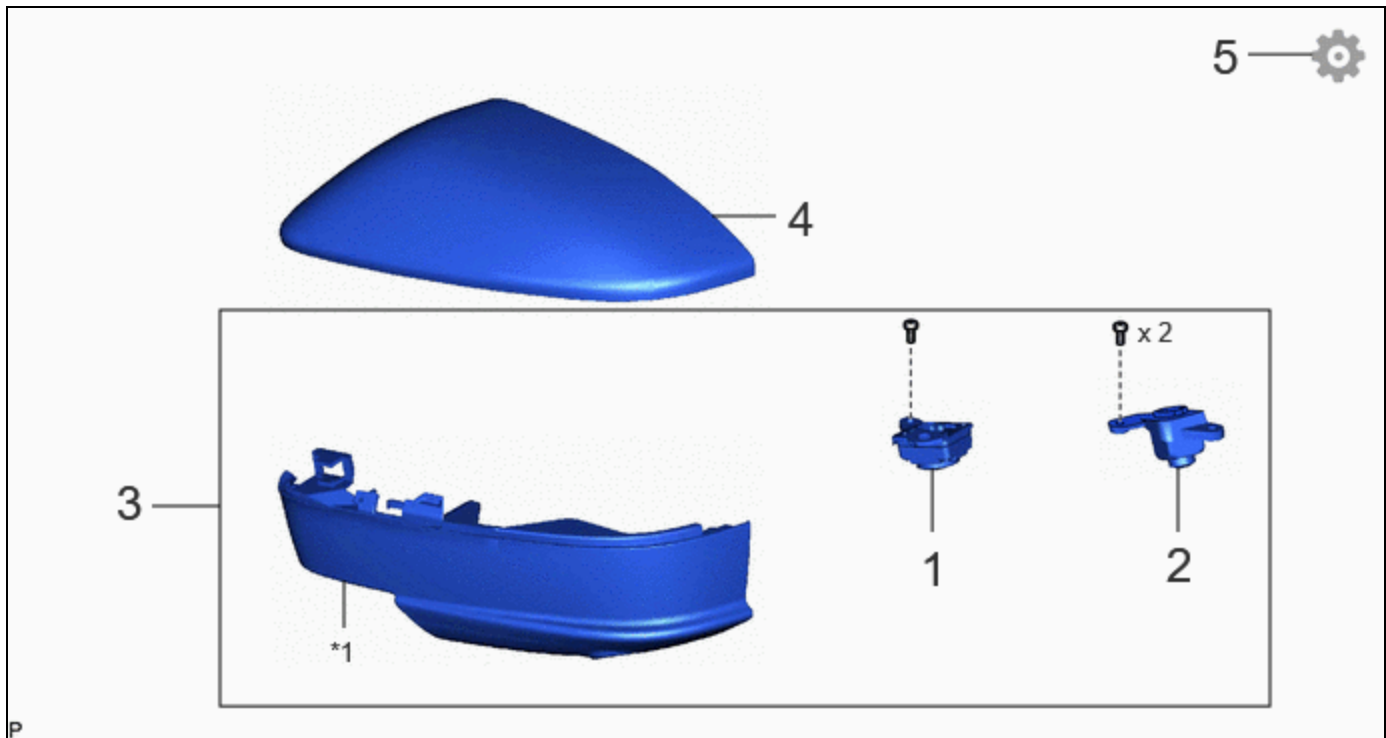

INSTALLATION

CAUTION / NOTICE / HINT

HINT:

- Use the same procedure for the RH side and LH side.
- The following procedure is for the LH side.

CAUTION / NOTICE / HINT

COMPONENTS (INSTALLATION)

	PROCEDURE	PART NAME CODE	!	📄	⚙️
1	PARKING ASSIST LIGHT	867A2A	-	-	-
2	SIDE TELEVISION CAMERA ASSEMBLY	86790F	-	-	-
3	NO. 3 OUTER MIRROR COVER WITH TELEVISION CAMERA	-	-	-	-
4	OUTER MIRROR COVER	87945	-	-	-
5	PERFORM CALIBRATION	-	-	-	INFO