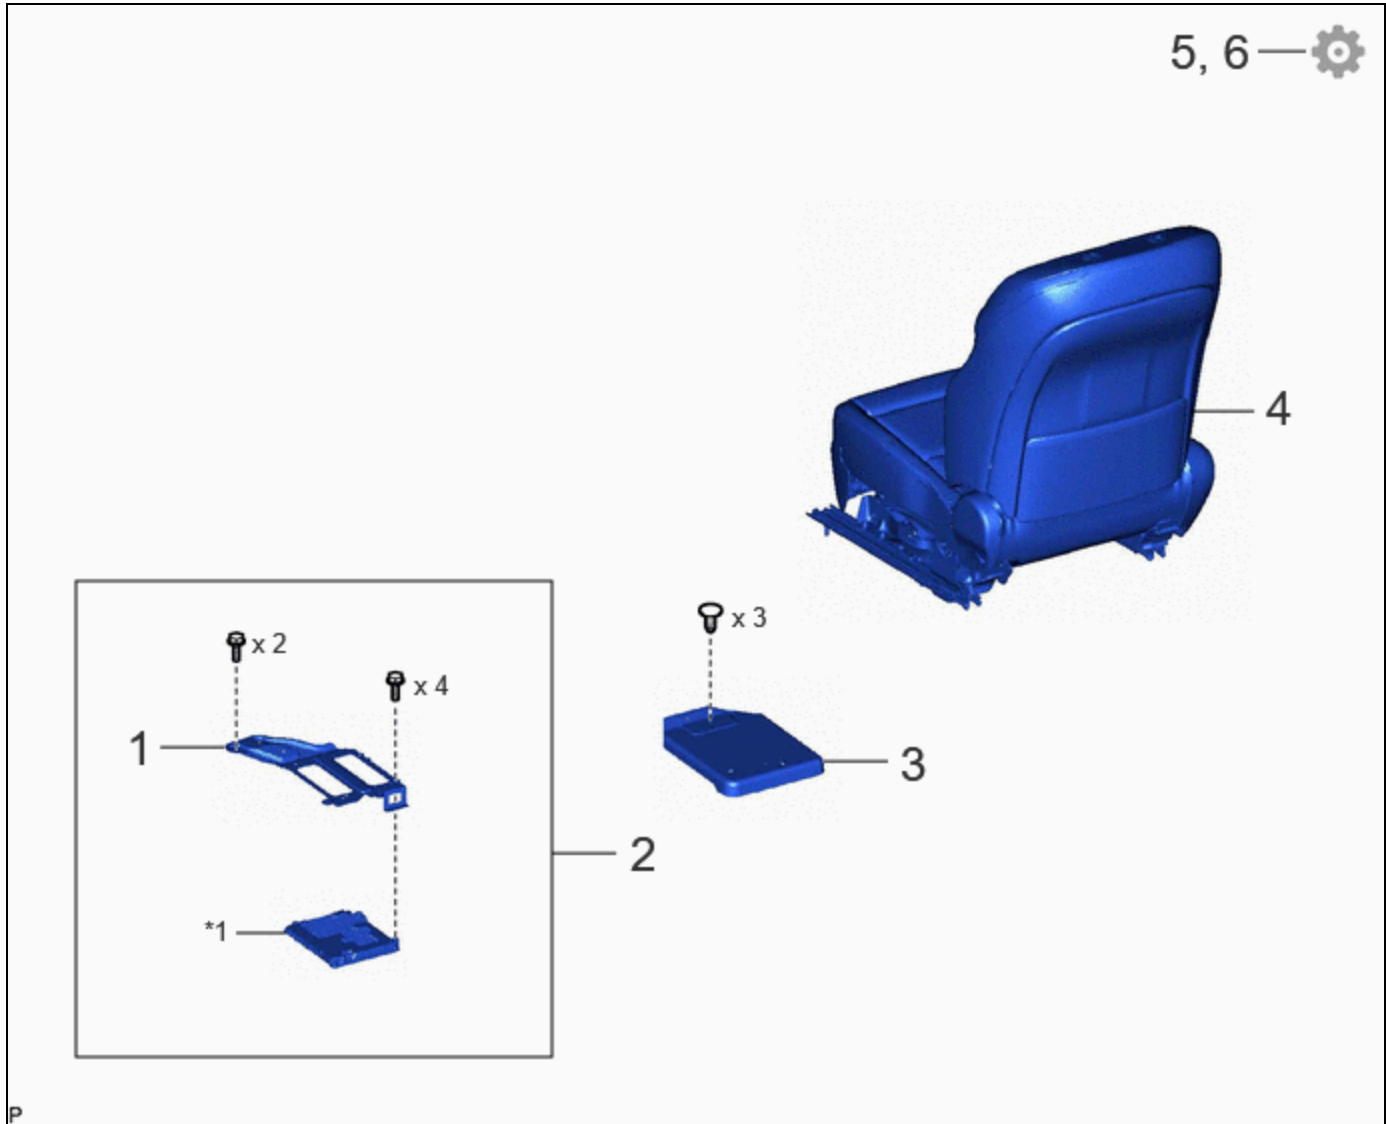

INSTALLATION

CAUTION / NOTICE / HINT

COMPONENTS (INSTALLATION)

	PROCEDURE	PART NAME CODE			
1	NO. 1 PARKING ASSIST ECU BRACKET	86791C	-	-	-
2	PARKING ASSIST ECU WITH BRACKET	-	-	-	-

	PROCEDURE	PART NAME CODE			
3	PARKING ASSIST ECU COVER	86796	-	-	-
4	FRONT SEAT ASSEMBLY RH	-	-	-	-
5	PERFORM CALIBRATION	-	-	-	INFO
6	PERFORM CALIBRATION (w/ Rear Camera Cleaner System)	-	-	-	INFO