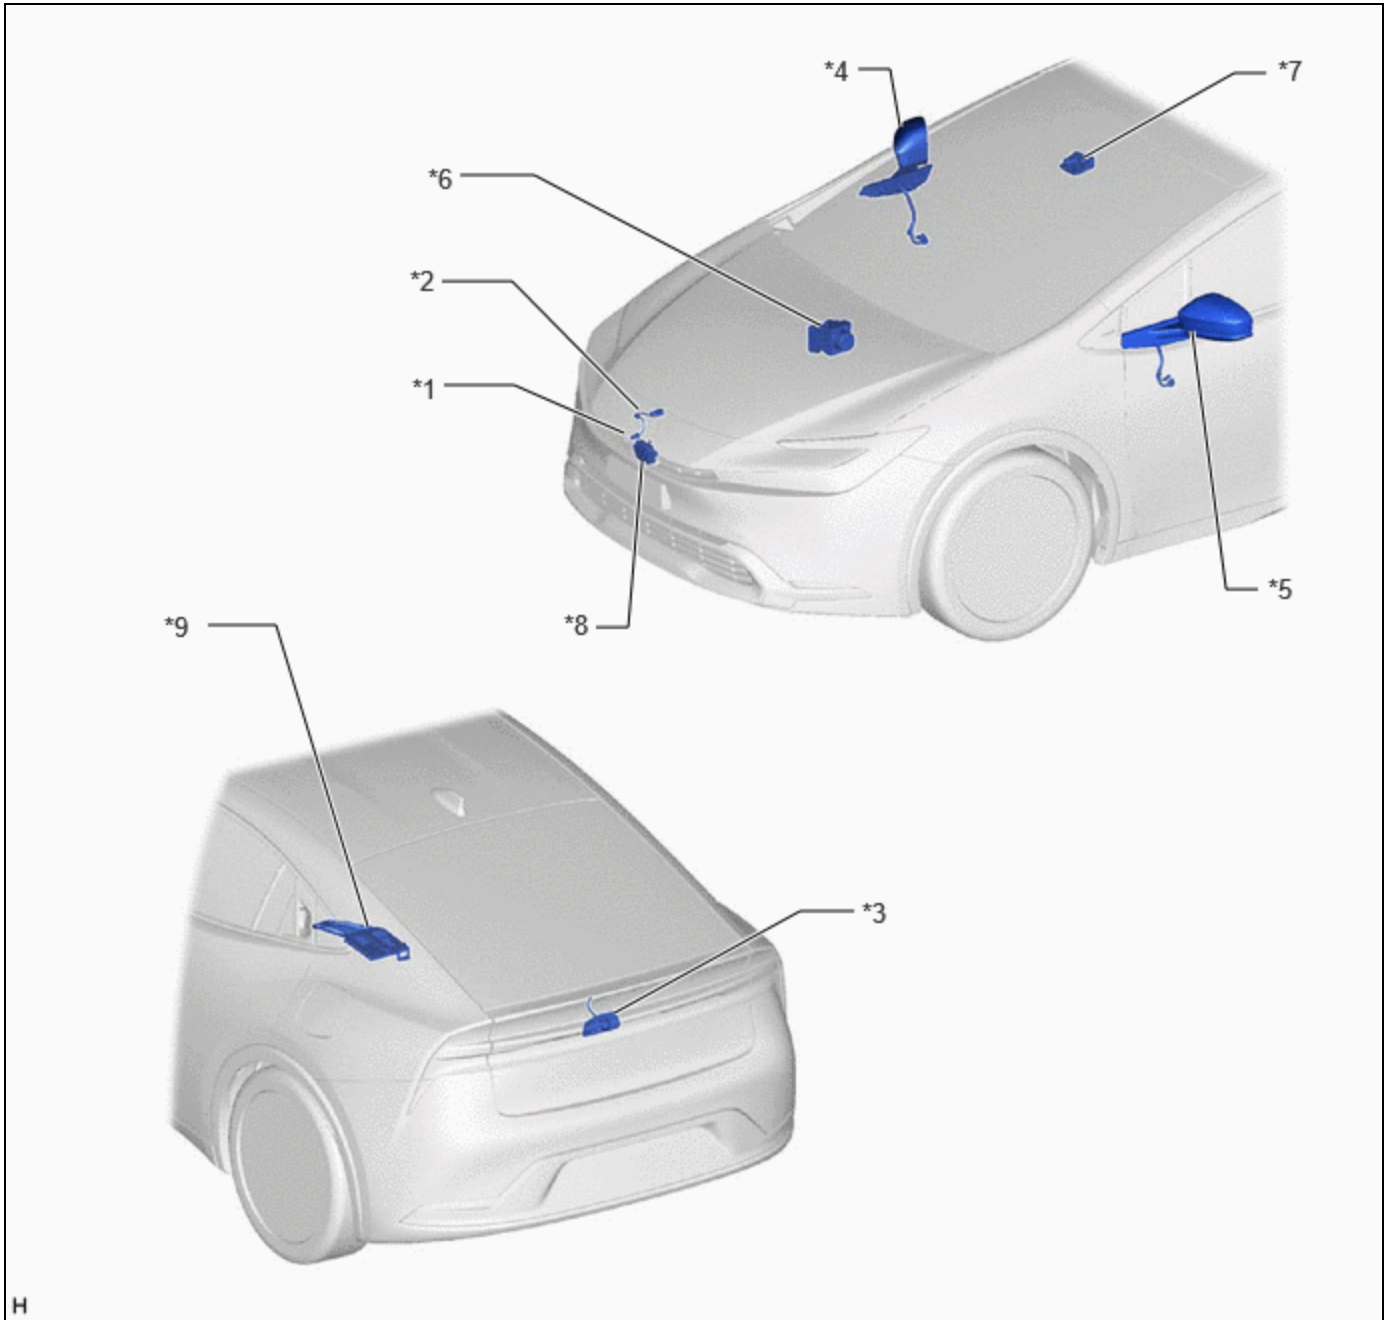

Last Modified: 12-04-2024	6.11:8.1.0	Doc ID: RM1000000028FB1
Model Year Start: 2023	Model: Prius Prime	Prod Date Range: [12/2022 -]
Title: PARK ASSIST / MONITORING: PANORAMIC VIEW MONITOR SYSTEM: PARTS LOCATION; 2023 - 2024 MY Prius Prius Prime [12/2022 -]		

PARTS LOCATION

ILLUSTRATION

*1	FRONT TELEVISION CAMERA ASSEMBLY	*2	PARKING ASSIST WIRE
*3	REAR TELEVISION CAMERA ASSEMBLY	*4	OUTER REAR VIEW MIRROR ASSEMBLY RH

			- SIDE TELEVISION CAMERA ASSEMBLY RH - PARKING ASSIST LIGHT RH
*5	OUTER REAR VIEW MIRROR ASSEMBLY LH - SIDE TELEVISION CAMERA ASSEMBLY LH - PARKING ASSIST LIGHT LH	*6	BRAKE ACTUATOR ASSEMBLY - NO. 2 SKID CONTROL ECU
*7	FORWARD RECOGNITION CAMERA	*8	MILLIMETER WAVE RADAR SENSOR ASSEMBLY
*9	PARKING ASSIST ECU	-	-

ILLUSTRATION

*1	STEERING SENSOR	*2	PANORAMIC VIEW MONITOR SWITCH
*3	HYBRID VEHICLE CONTROL ECU	*4	MAIN BODY ECU (MULTIPLEX NETWORK BODY ECU)
*5	POWER DISTRIBUTION BOX ASSEMBLY - ECU-B NO.2 FUSE	*6	RADIO AND DISPLAY RECEIVER ASSEMBLY