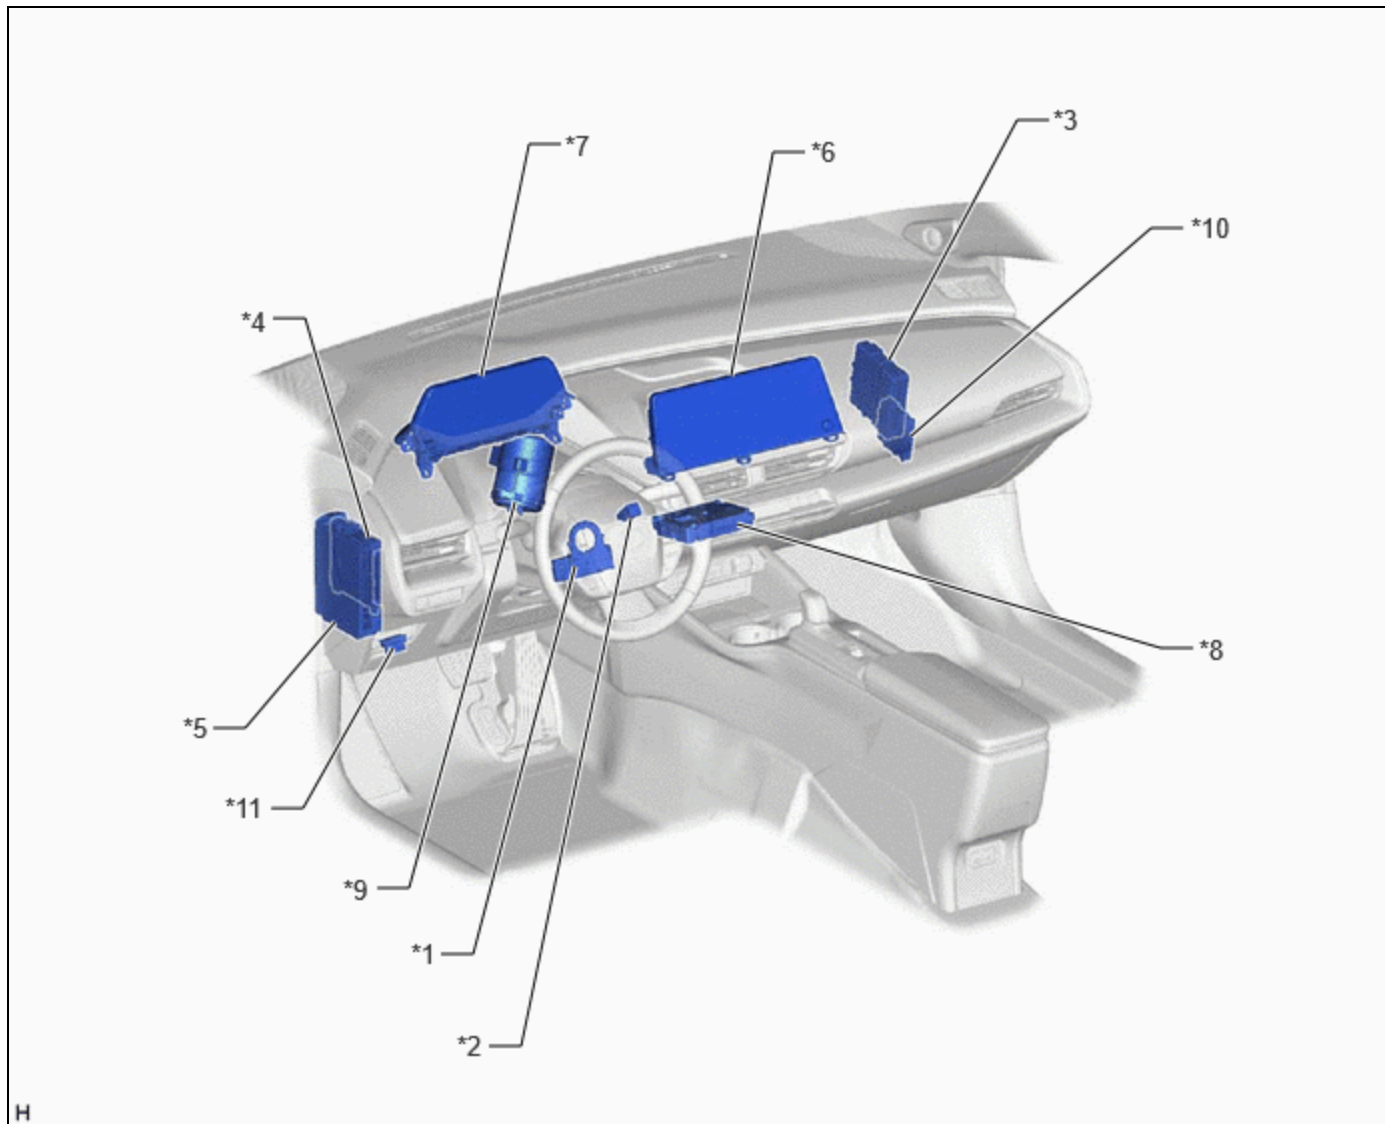

PARTS LOCATION

ILLUSTRATION

*1	FRONT TELEVISION CAMERA ASSEMBLY	*2	PARKING ASSIST WIRE
*3	REAR TELEVISION CAMERA ASSEMBLY	*4	OUTER REAR VIEW MIRROR ASSEMBLY RH

			- SIDE TELEVISION CAMERA ASSEMBLY RH - PARKING ASSIST LIGHT RH
*5	OUTER REAR VIEW MIRROR ASSEMBLY LH - SIDE TELEVISION CAMERA ASSEMBLY LH - PARKING ASSIST LIGHT LH	*6	BRAKE ACTUATOR ASSEMBLY - NO. 2 SKID CONTROL ECU
*7	FORWARD RECOGNITION CAMERA	*8	MILLIMETER WAVE RADAR SENSOR ASSEMBLY
*9	PARKING ASSIST ECU	-	-

ILLUSTRATION

*1	STEERING SENSOR	*2	PANORAMIC VIEW MONITOR SWITCH
*3	HYBRID VEHICLE CONTROL ECU	*4	MAIN BODY ECU (MULTIPLEX NETWORK BODY ECU)
*5	POWER DISTRIBUTION BOX ASSEMBLY - ECU-B NO.2 FUSE	*6	RADIO AND DISPLAY RECEIVER ASSEMBLY