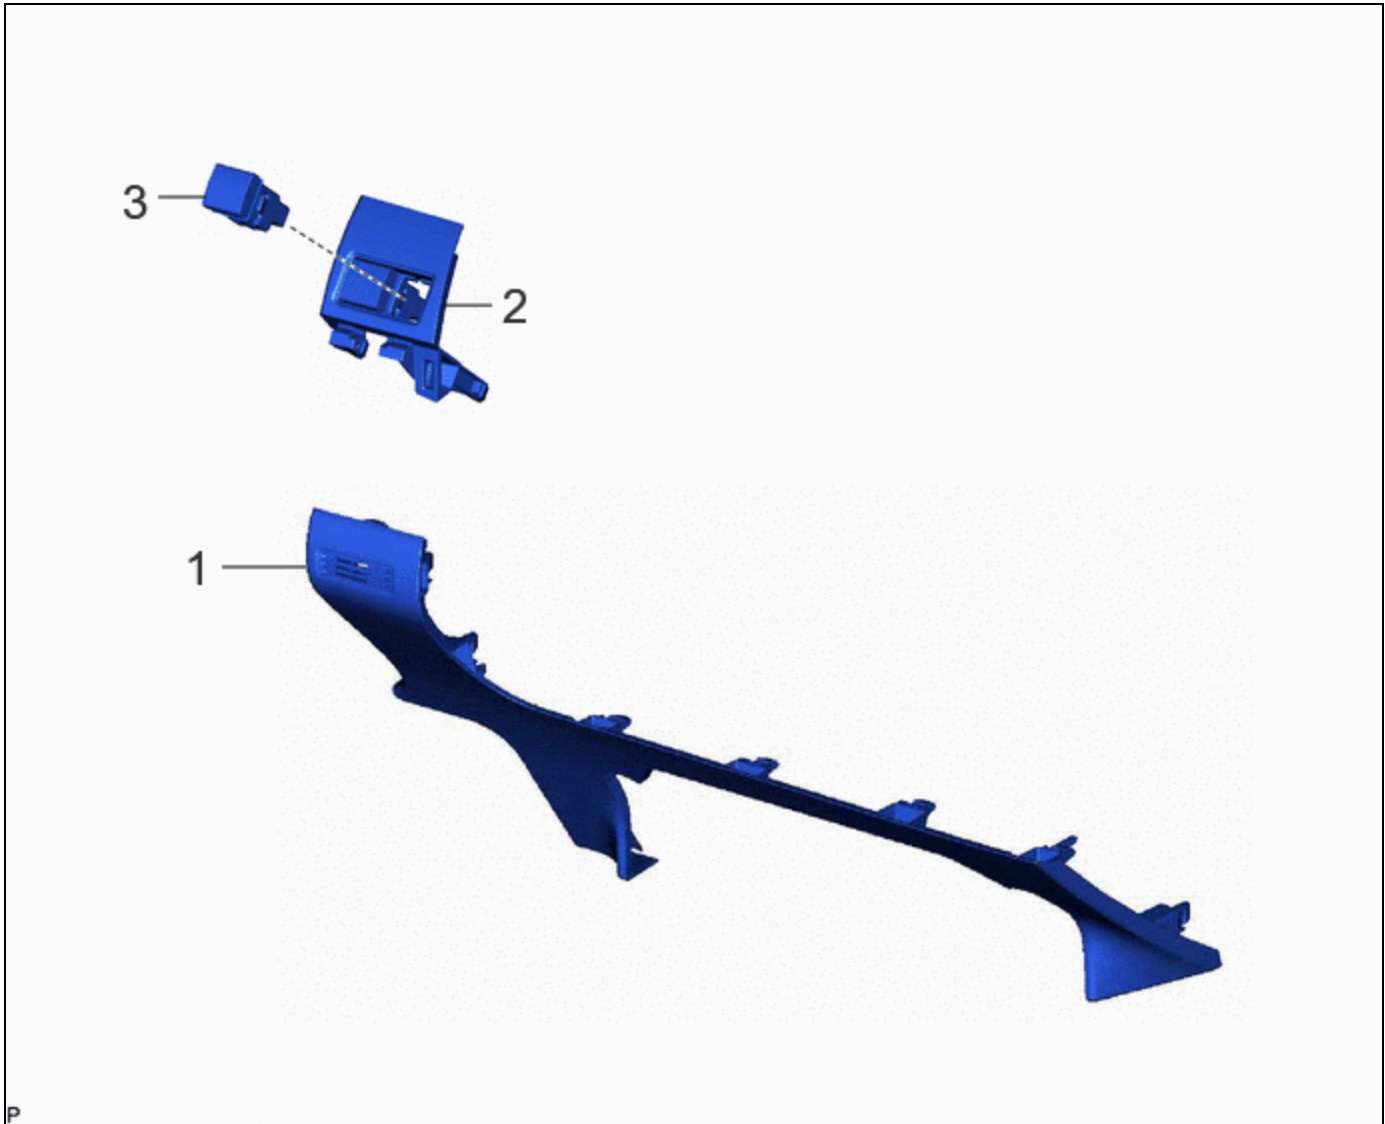

Last Modified: 12-04-2024	6.11:8.1.0	Doc ID: RM100000028VO3
Model Year Start: 2023	Model: Prius Prime	Prod Date Range: [12/2022 -]
Title: PARK ASSIST / MONITORING: PANORAMIC VIEW MONITOR SWITCH: REMOVAL; 2023 - 2024 MY Prius Prius Prime [12/2022 -]		

REMOVAL

CAUTION / NOTICE / HINT

COMPONENTS (REMOVAL)

	PROCEDURE	PART NAME CODE			
1	LOWER CENTER INSTRUMENT PANEL FINISH PANEL	55434B	-	-	-