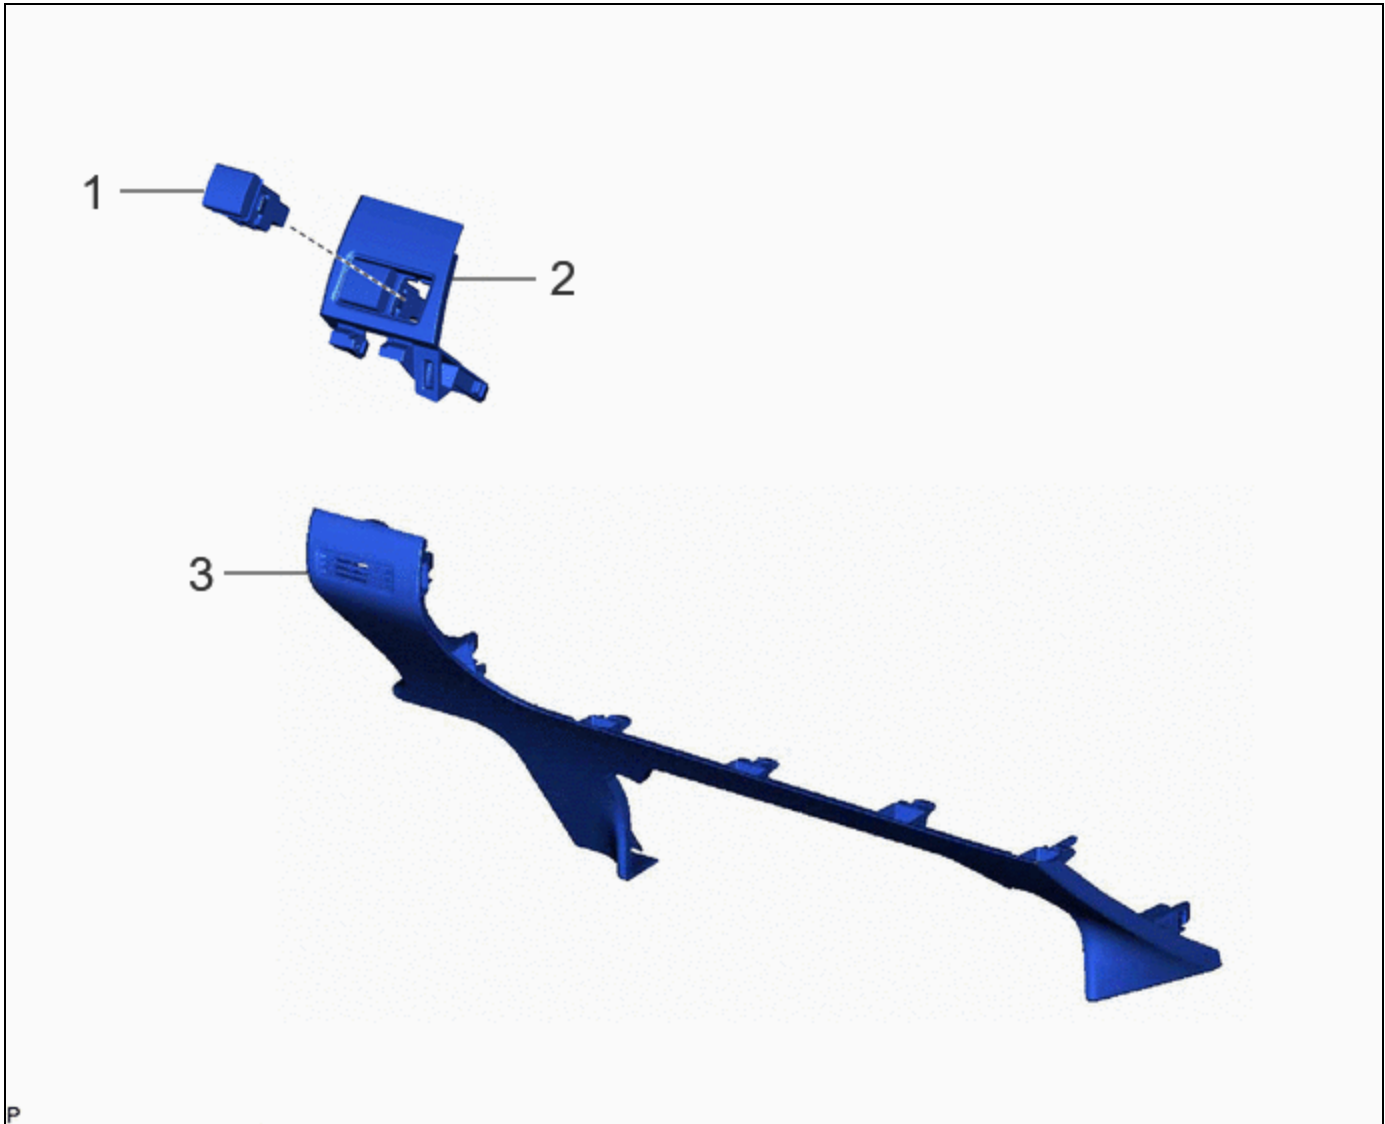

Last Modified: 12-04-2024	6.11:8.1.0	Doc ID: RM100000028VO4
Model Year Start: 2023	Model: Prius Prime	Prod Date Range: [12/2022 -]
Title: PARK ASSIST / MONITORING: PANORAMIC VIEW MONITOR SWITCH: INSTALLATION; 2023 - 2024 MY Prius Prius Prime [12/2022 -]		

INSTALLATION

CAUTION / NOTICE / HINT

COMPONENTS (INSTALLATION)

	PROCEDURE	PART NAME CODE			
1	PANORAMIC VIEW MONITOR SWITCH	84721B	-	-	-