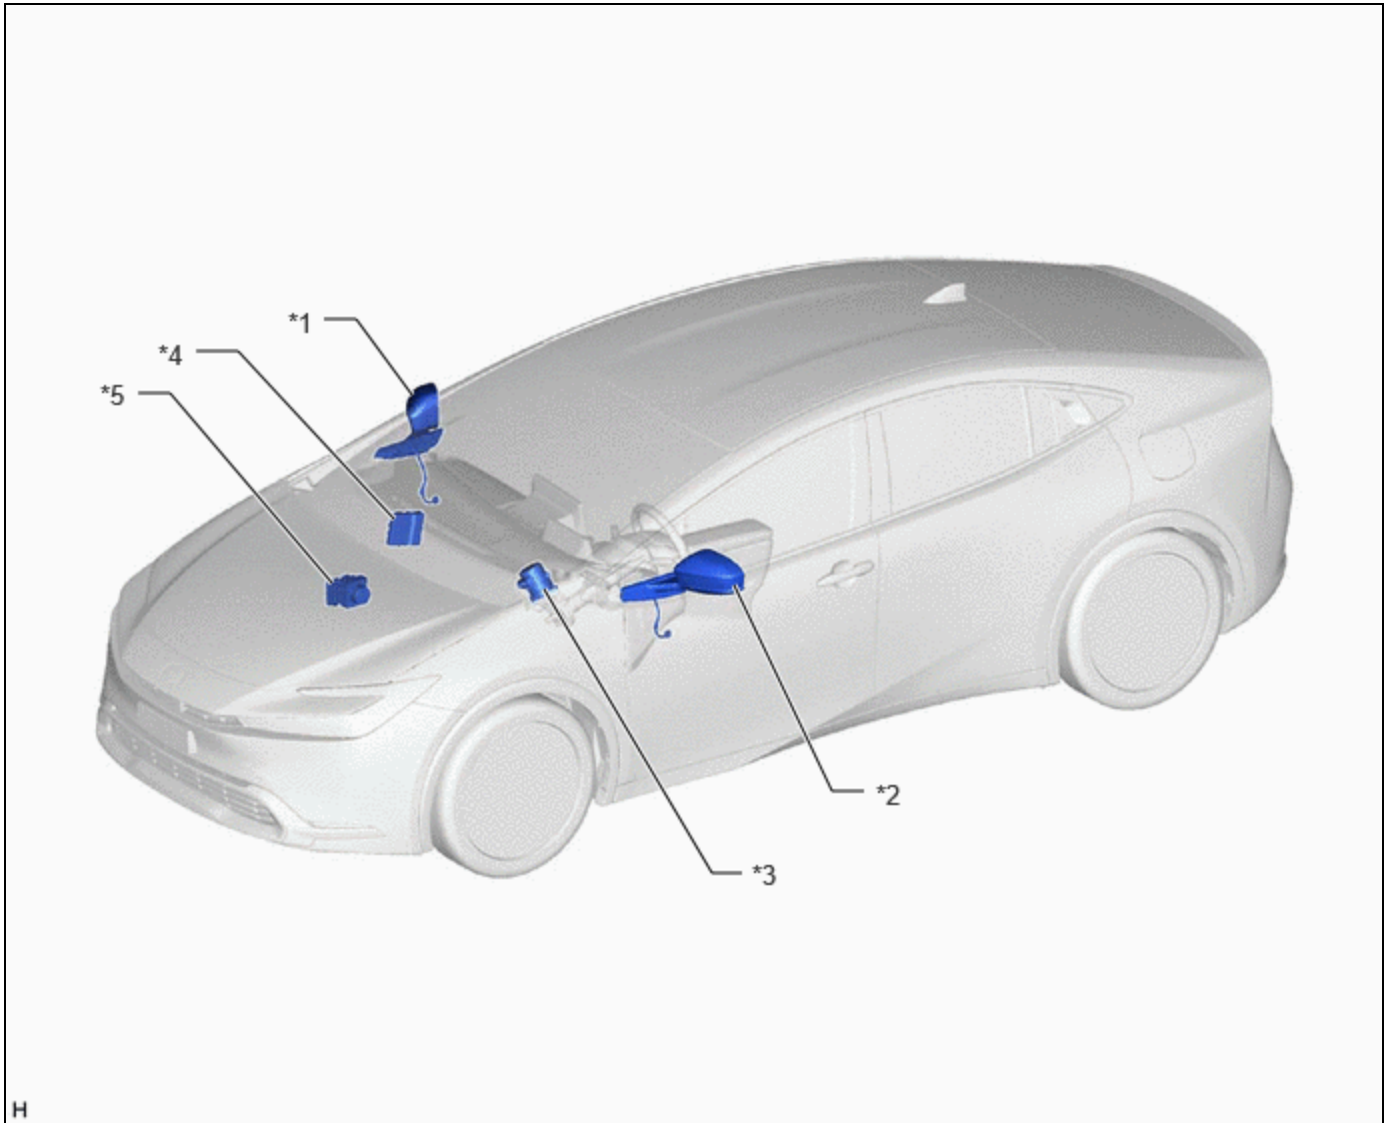

Last Modified: 12-04-2024	6.11:8.1.0	Doc ID: RM100000029DV0
Model Year Start: 2023	Model: Prius Prime	Prod Date Range: [12/2022 -]
Title: PARK ASSIST / MONITORING: BLIND SPOT MONITOR SYSTEM: PARTS LOCATION; 2023 - 2024 MY Prius Prius Prime [12/2022 -]		

PARTS LOCATION

ILLUSTRATION

*1	OUTER REAR VIEW MIRROR ASSEMBLY RH	*2	OUTER REAR VIEW MIRROR ASSEMBLY LH
*3	POWER STEERING ECU ASSEMBLY - POWER STEERING MOTOR	*4	HYBRID VEHICLE CONTROL ECU
*5	BRAKE ACTUATOR ASSEMBLY - NO. 2 SKID CONTROL ECU	-	-