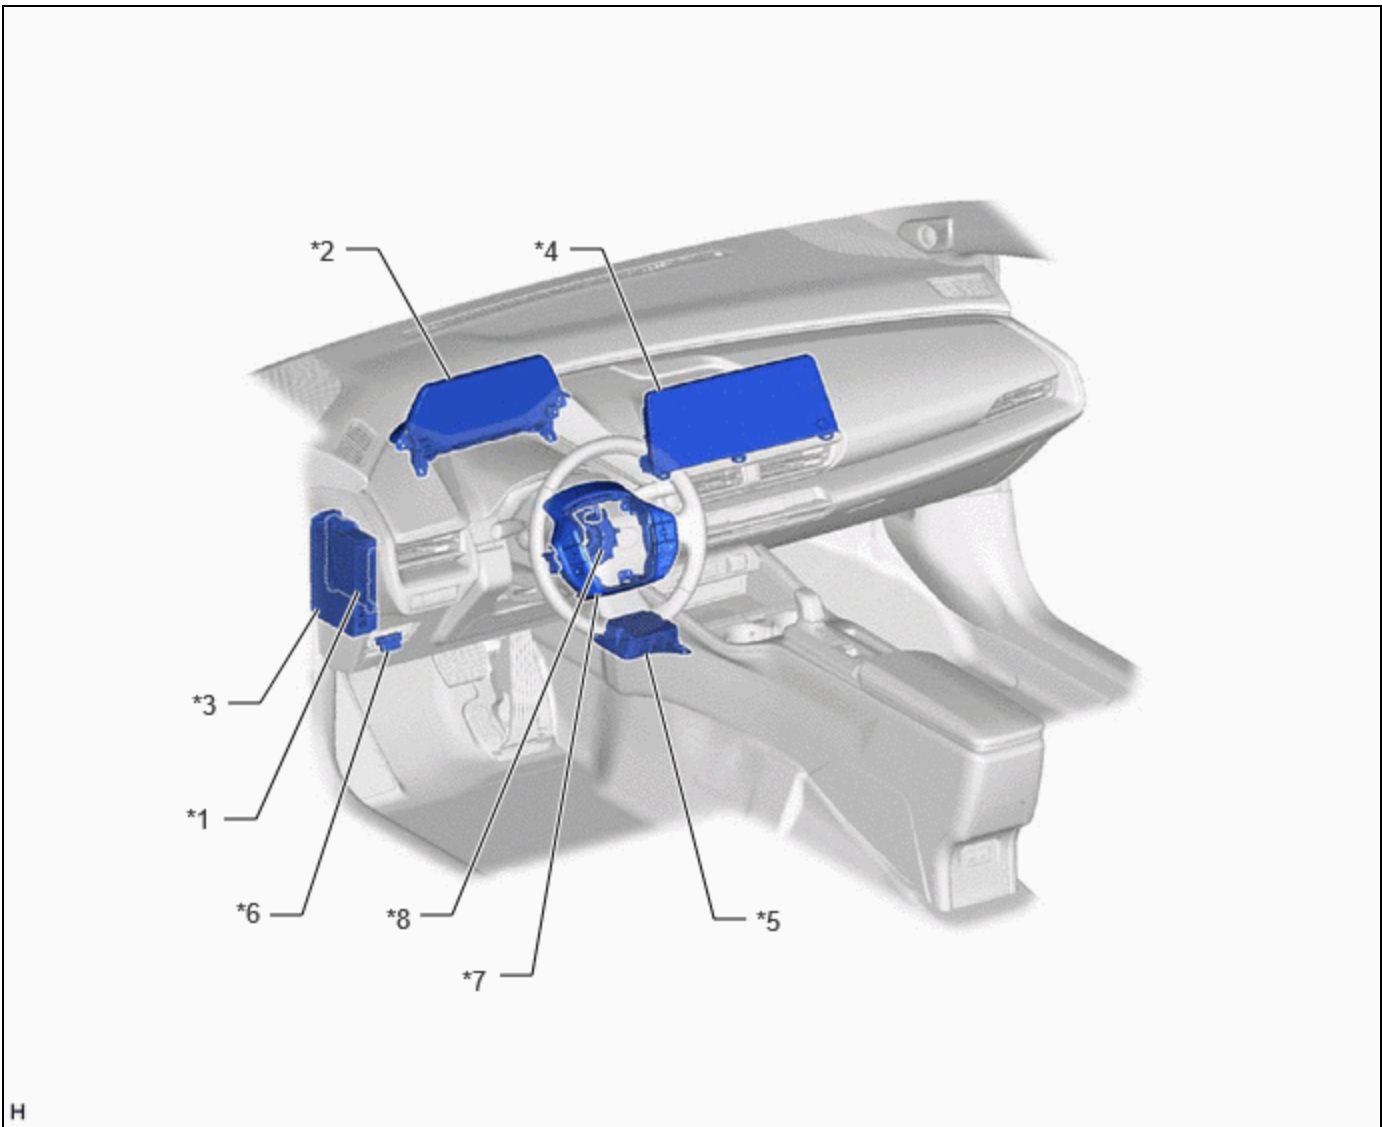

PARTS LOCATION

ILLUSTRATION

*1	OUTER REAR VIEW MIRROR ASSEMBLY RH	*2	OUTER REAR VIEW MIRROR ASSEMBLY LH
*3	POWER STEERING ECU ASSEMBLY - POWER STEERING MOTOR	*4	HYBRID VEHICLE CONTROL ECU
*5	BRAKE ACTUATOR ASSEMBLY - NO. 2 SKID CONTROL ECU	-	-

ILLUSTRATION

H

*A	w/ Panoramic View Monitor System	*B	w/ Parking Assist Monitor System
*1	BLIND SPOT MONITOR SENSOR (A)	*2	BLIND SPOT MONITOR SENSOR (B)
*3	OUTER MIRROR RH	*4	OUTER MIRROR LH
*5	PARKING ASSIST ECU	*6	REAR TELEVISION CAMERA ASSEMBLY
*a	OUTER REAR VIEW MIRROR INDICATOR	-	-

ILLUSTRATION

H

*1	MAIN BODY ECU (MULTIPLEX NETWORK BODY ECU)	*2	COMBINATION METER ASSEMBLY - MULTI-INFORMATION DISPLAY - DRIVING ASSIST INFORMATION INDICATOR
*3	POWER DISTRIBUTION BOX ASSEMBLY - +BA NO. 2 FUSE	*4	RADIO AND DISPLAY RECEIVER ASSEMBLY
*5	AIRBAG SENSOR ASSEMBLY - YAW RATE AND ACCELERATION SENSOR	*6	DLC3
*7	STEERING PAD SWITCH ASSEMBLY	*8	SPIRAL CABLE SUB-ASSEMBLY