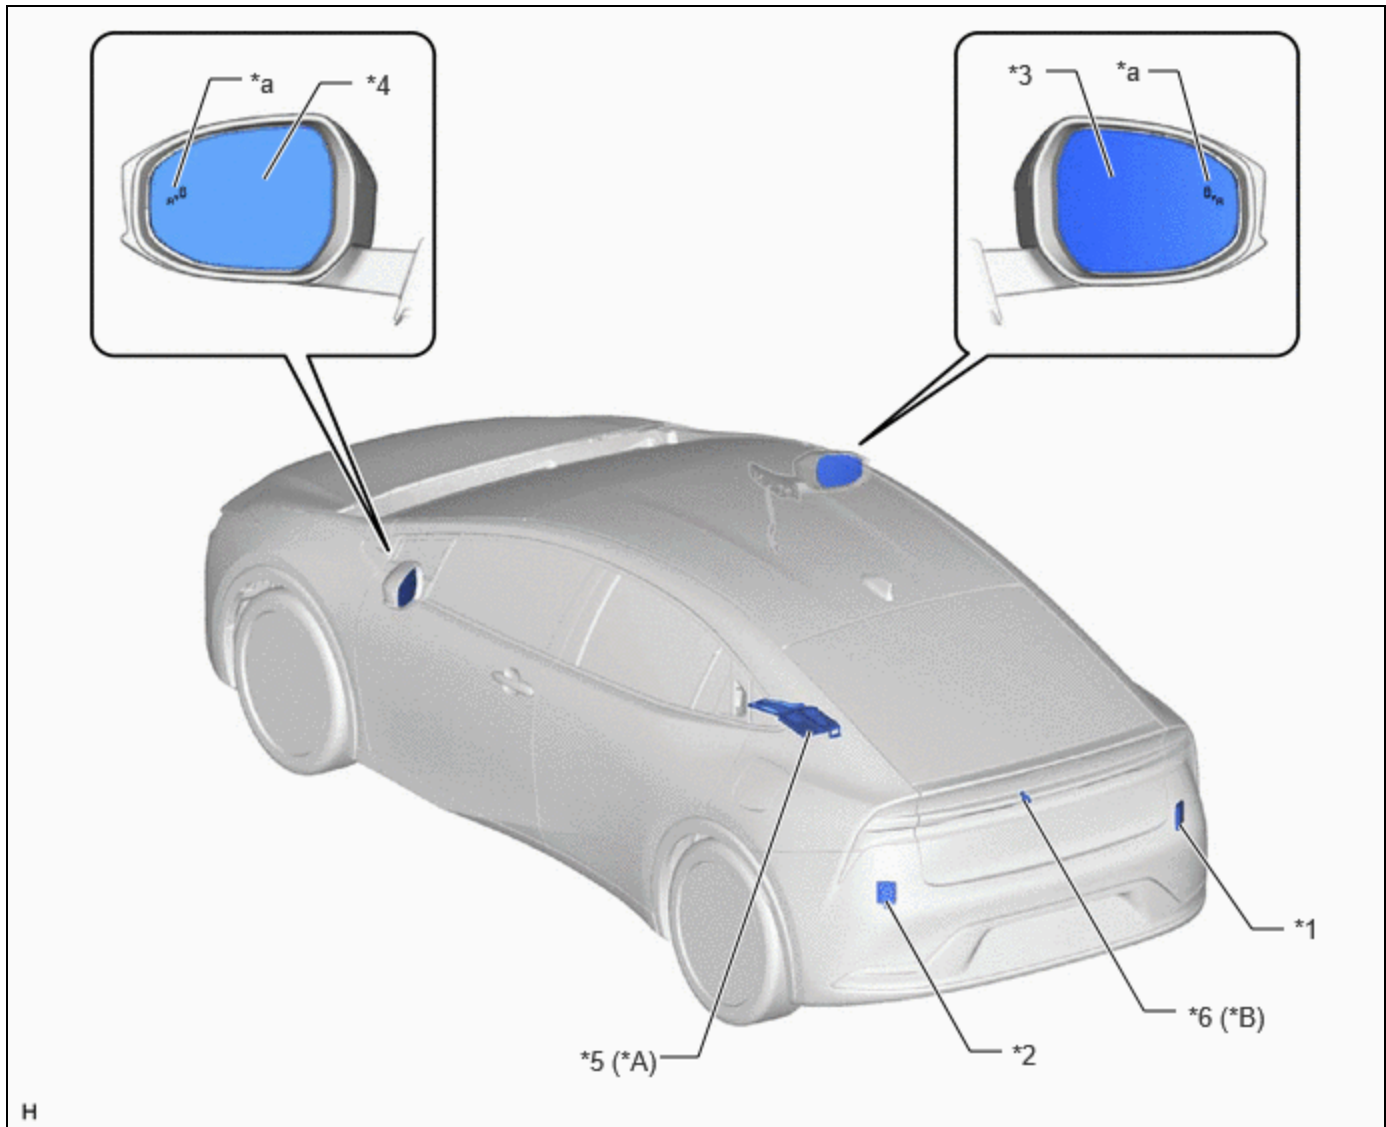

H

*A	w/ Panoramic View Monitor System	*B	w/ Parking Assist Monitor System
*1	BLIND SPOT MONITOR SENSOR (A)	*2	BLIND SPOT MONITOR SENSOR (B)
*3	OUTER MIRROR RH	*4	OUTER MIRROR LH
*5	PARKING ASSIST ECU	*6	REAR TELEVISION CAMERA ASSEMBLY
*a	OUTER REAR VIEW MIRROR INDICATOR	-	-

ILLUSTRATION