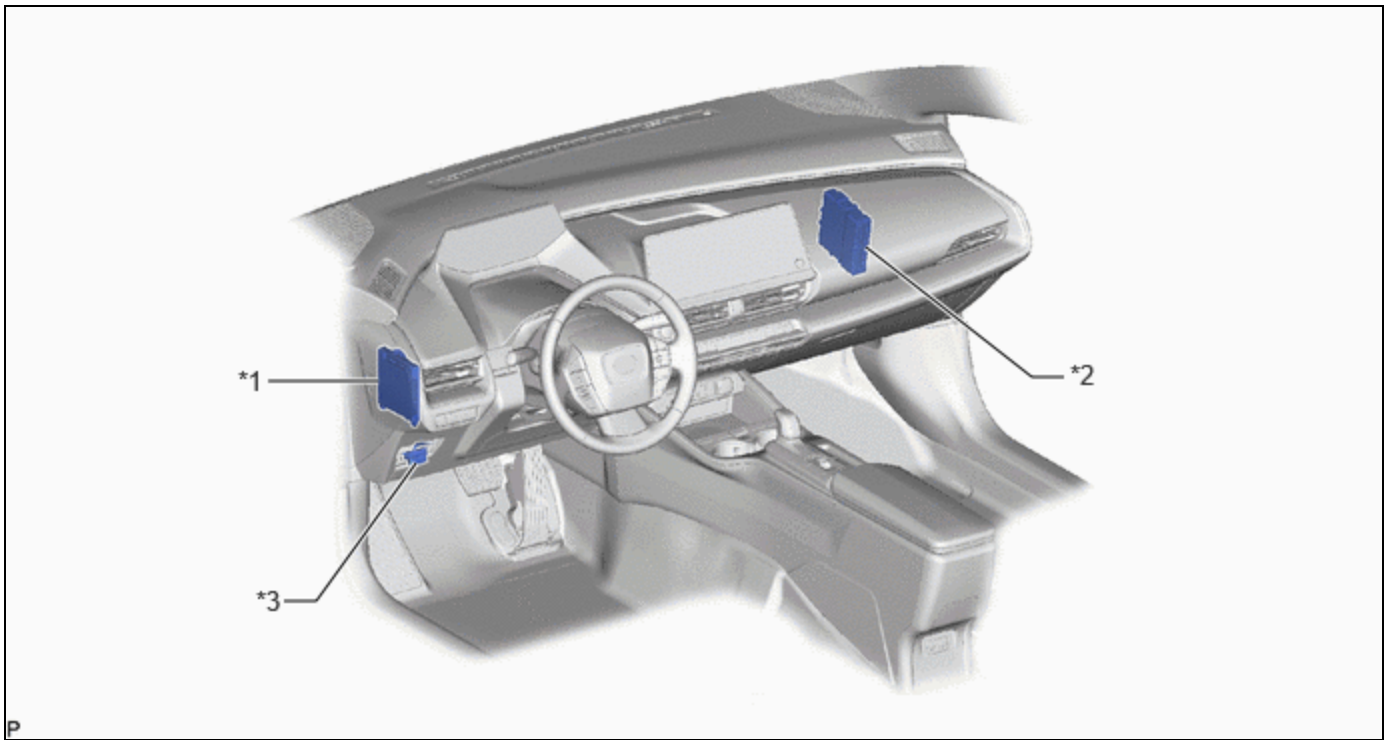

Last Modified: 12-04-2024	6.11:8.1.0	Doc ID: RM100000028TZH
Model Year Start: 2023	Model: Prius Prime	Prod Date Range: [12/2022 -]
Title: GARAGE DOOR OPENER: GARAGE DOOR OPENER SYSTEM (for Digital Inner Mirror): PARTS LOCATION; 2023 - 2024 MY Prius Prius Prime [12/2022 -]		

PARTS LOCATION

ILLUSTRATION

*1	INNER REAR VIEW MIRROR ASSEMBLY - GARAGE DOOR OPENER	-	-
----	---	---	---

ILLUSTRATION

*1	MAIN BODY ECU (MULTIPLEX NETWORK BODY ECU)	*2	HYBRID VEHICLE CONTROL ECU
*3	DLC3	-	-