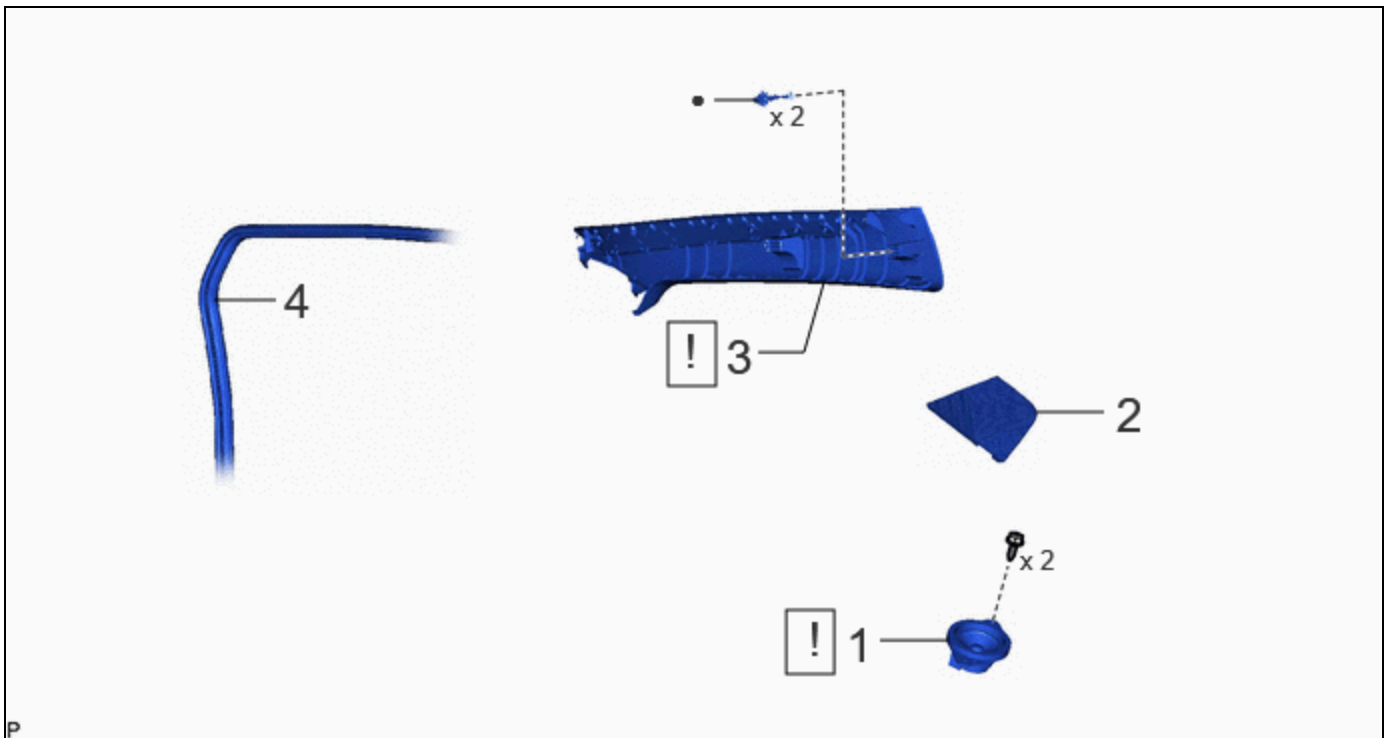

INSTALLATION

CAUTION / NOTICE / HINT

HINT:

- Use the same procedure for the RH side and LH side.
- The following procedure is for the LH side.

CAUTION / NOTICE / HINT

COMPONENTS (INSTALLATION)

	PROCEDURE	PART NAME CODE			
1	FRONT NO. 3 SPEAKER ASSEMBLY	86160J	INFO	-	-
2	NO. 1 INSTRUMENT PANEL SPEAKER PANEL	55472C	-	-	-
3	FRONT PILLAR GARNISH LH	62212	INFO	-	-
4	FRONT DOOR OPENING TRIM WEATHERSTRIP	62312B	-	-	-

•	Non-reusable part	-	-
---	-------------------	---	---

PROCEDURE

1. INSTALL FRONT NO. 3 SPEAKER ASSEMBLY

(1) Connect the connector.

*A	for LH Side	*B	for RH Side
----	-------------	----	-------------

(1) Install the front No. 3 speaker assembly with the 2 screws.