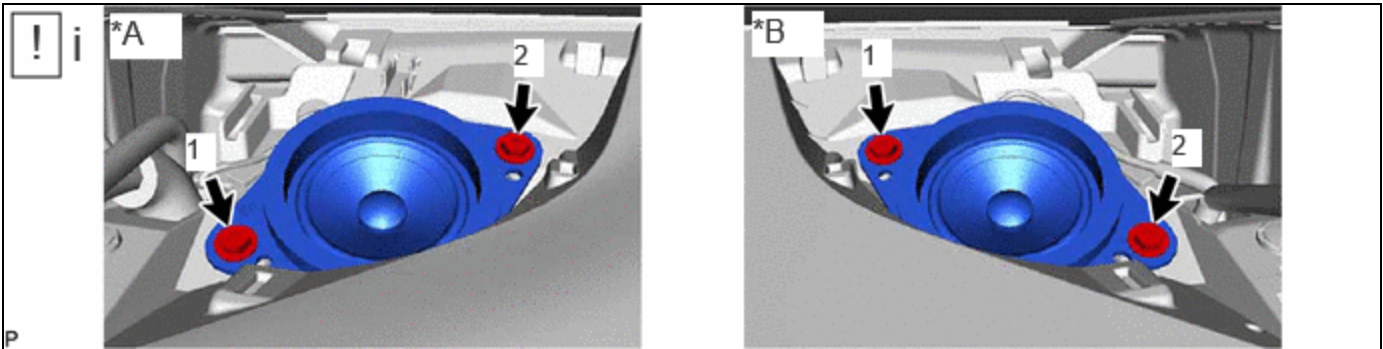

INSTALLATION

CAUTION / NOTICE / HINT

HINT:

- Use the same procedure for the RH side and LH side.
- The following procedure is for the LH side.

CAUTION / NOTICE / HINT

COMPONENTS (INSTALLATION)

	PROCEDURE	PART NAME CODE			
1	FRONT NO. 3 SPEAKER ASSEMBLY	86160J	INFO	-	-
2	NO. 1 INSTRUMENT PANEL SPEAKER PANEL	55472C	-	-	-
3	FRONT PILLAR GARNISH LH	62212	INFO	-	-
4	FRONT DOOR OPENING TRIM WEATHERSTRIP	62312B	-	-	-

•	Non-reusable part	-	-
---	-------------------	---	---

PROCEDURE

1. INSTALL FRONT NO. 3 SPEAKER ASSEMBLY

(1) Connect the connector.

*A	for LH Side	*B	for RH Side
----	-------------	----	-------------

(1) Install the front No. 3 speaker assembly with the 2 screws.