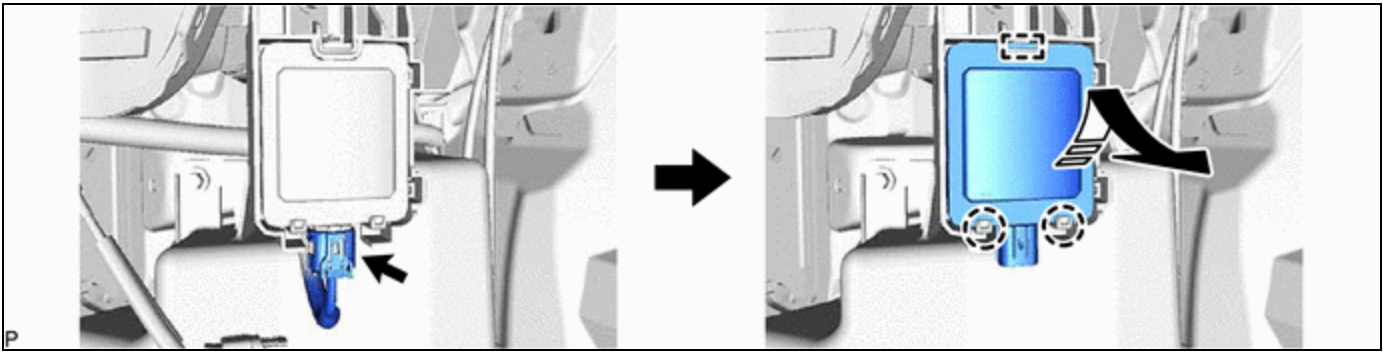

PROCEDURE

1. FRONT SIDE RADAR ECU DATA SAVE

Click here [INFO](#)

2. REMOVE FRONT BUMPER ASSEMBLY

Click here [INFO](#)

3. REMOVE FRONT SIDE RADAR SENSOR

	<p>NOTICE:</p> <ul style="list-style-type: none"> Do not drop the front side radar sensor. If the front side radar sensor is dropped, replace it with a new one.
--	---

	Remove in this Direction	-	-
---	--------------------------	---	---

(b) The orientation for the RH side is the opposite of the LH side.

4. REMOVE FRONT SIDE RADAR SENSOR BRACKET LH

HINT:

Perform this procedure only when replacement of the front side radar sensor bracket LH is necessary.