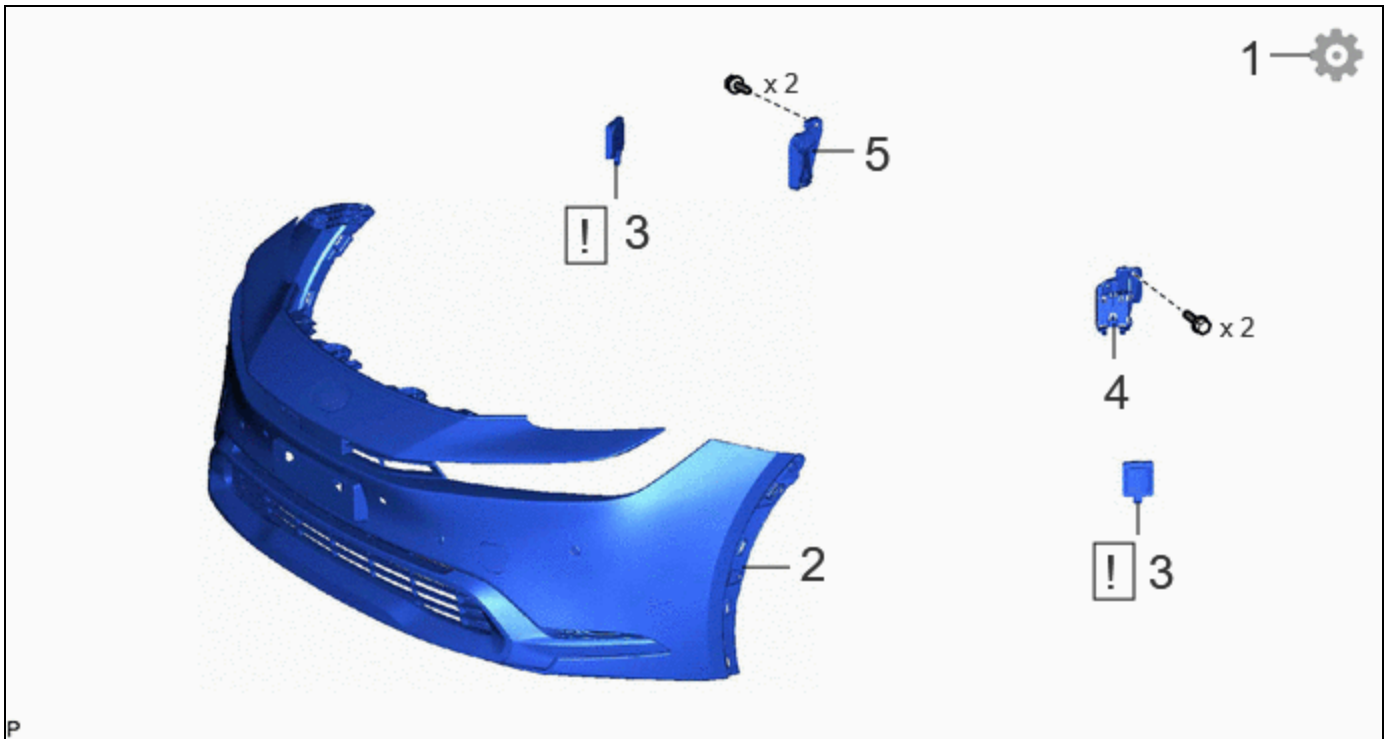

COMPONENTS (REMOVAL)

PROCEDURE		PART NAME CODE			
1	FRONT SIDE RADAR ECU DATA SAVE	-	-	-	INFO
2	FRONT BUMPER ASSEMBLY	-	-	-	-
3	FRONT SIDE RADAR SENSOR	882B1	INFO	-	-
4	FRONT SIDE RADAR SENSOR BRACKET LH	88215C	-	-	-
5	FRONT SIDE RADAR SENSOR BRACKET RH	88215B	-	-	-

PROCEDURE

1. FRONT SIDE RADAR ECU DATA SAVE

Click here [INFO](#)

2. REMOVE FRONT BUMPER ASSEMBLY

Click here [INFO](#)

3. REMOVE FRONT SIDE RADAR SENSOR

	NOTICE: - Do not drop the front side radar sensor. - If the front side radar sensor is dropped, replace it with a new one.