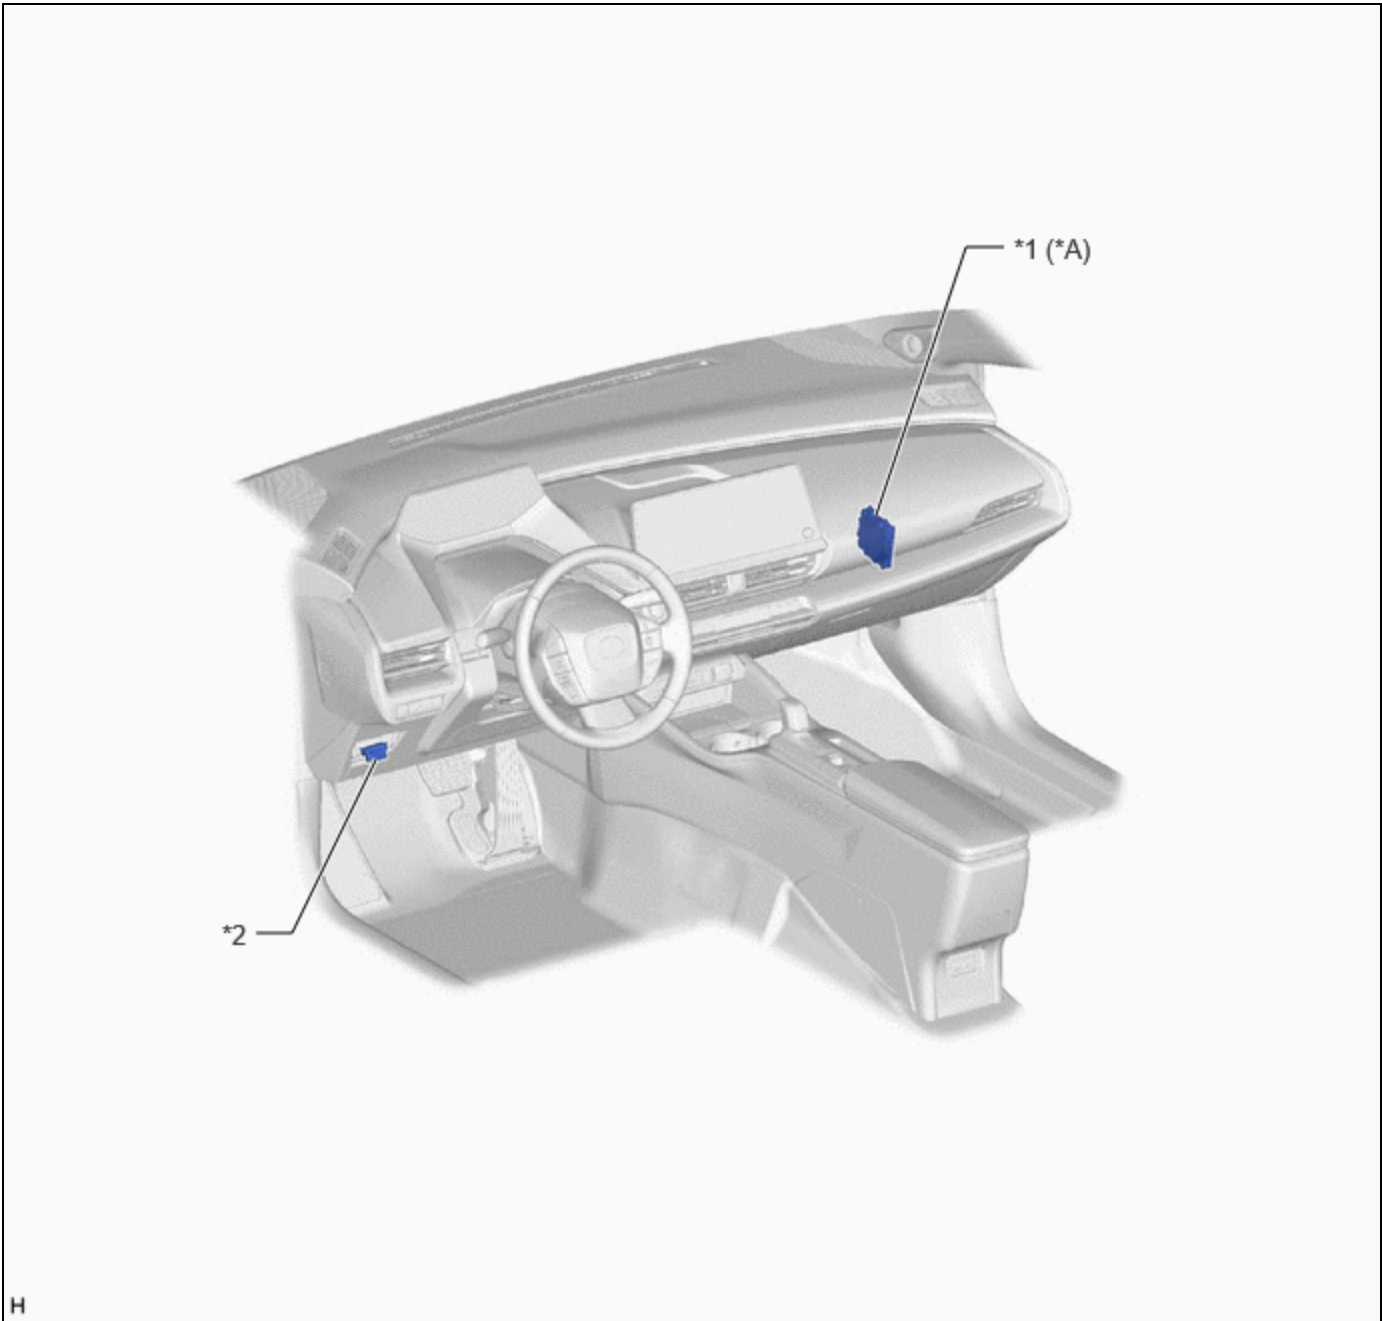

H

*A	w/ Advanced Park	-	-
*1	CLEARANCE WARNING ECU ASSEMBLY	*2	DLC3

ILLUSTRATION