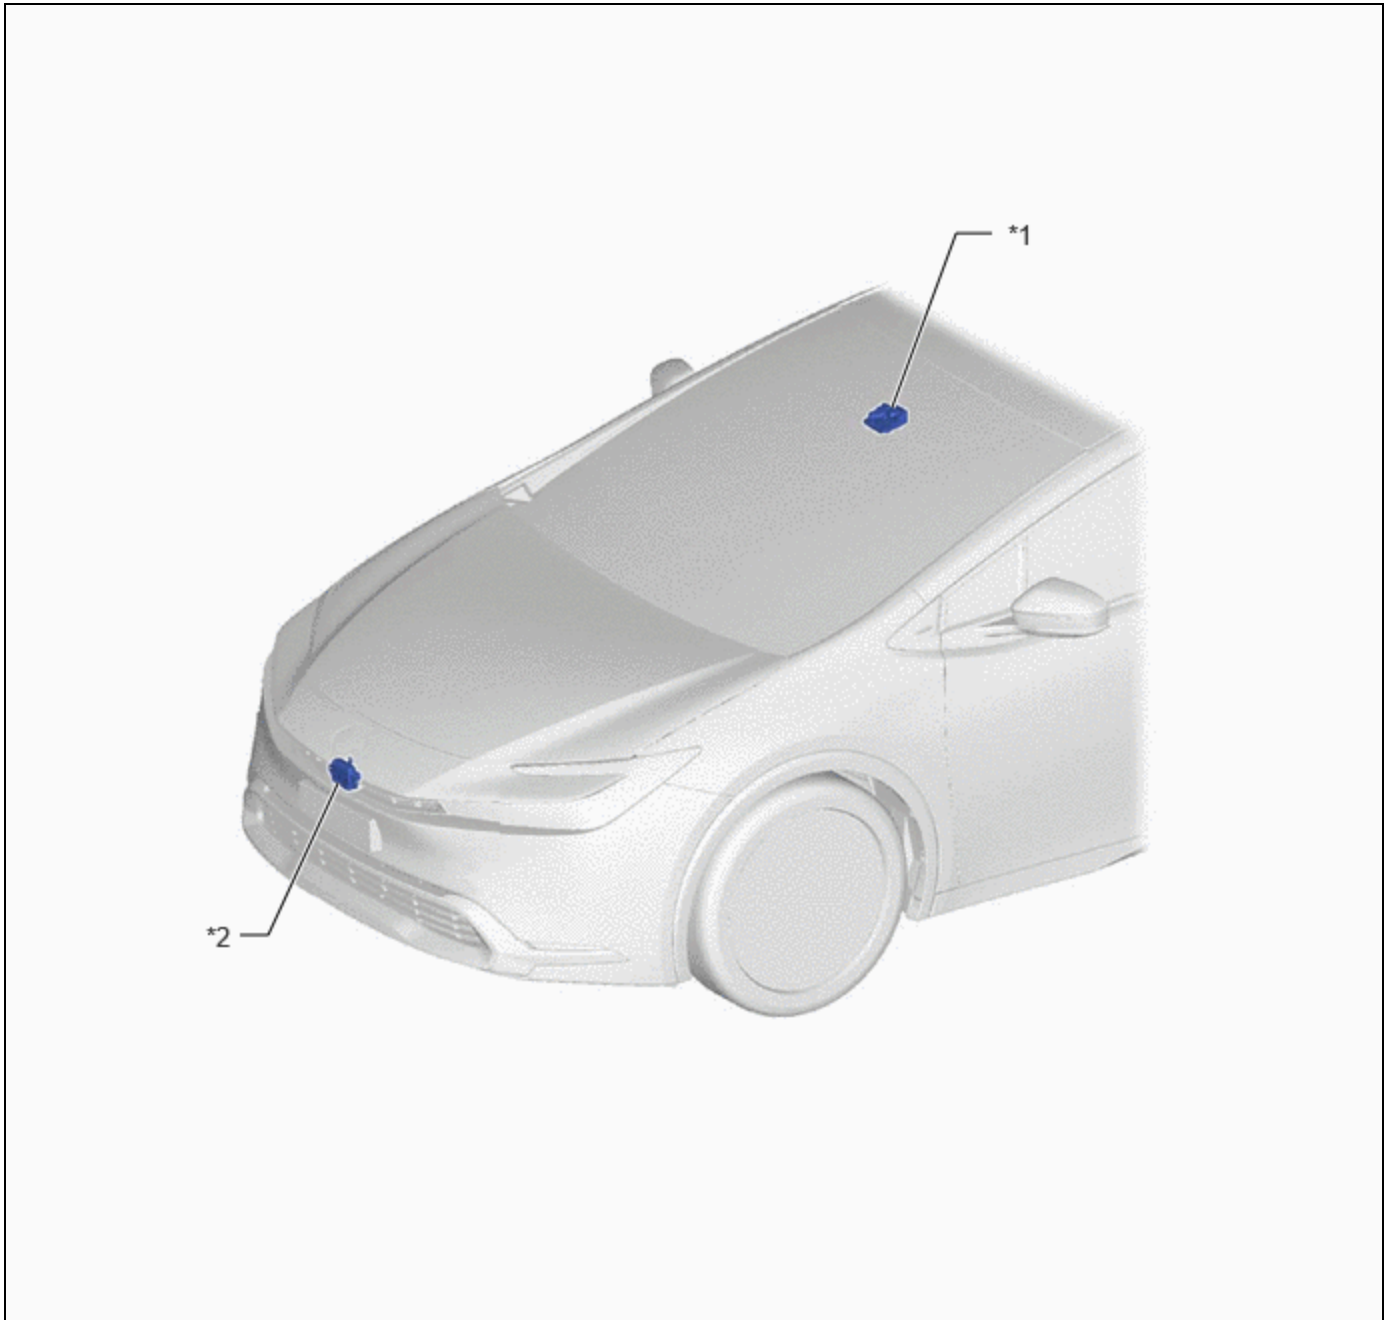

<b>Last Modified:</b> 12-04-2024	6.11:8.1.0	<b>Doc ID:</b> RM1000000289MJ
<b>Model Year Start:</b> 2023	<b>Model:</b> Prius Prime	<b>Prod Date Range:</b> [12/2022 - ]
<b>Title:</b> ADVANCED DRIVER ASSISTANCE SYSTEM: FRONT RADAR SENSOR SYSTEM: PARTS LOCATION; 2023 - 2024 MY Prius Prius Prime [12/2022 - ]		

## PARTS LOCATION

### ILLUSTRATION

*1	FORWARD RECOGNITION CAMERA	*2	MILLIMETER WAVE RADAR SENSOR ASSEMBLY
----	----------------------------	----	---------------------------------------