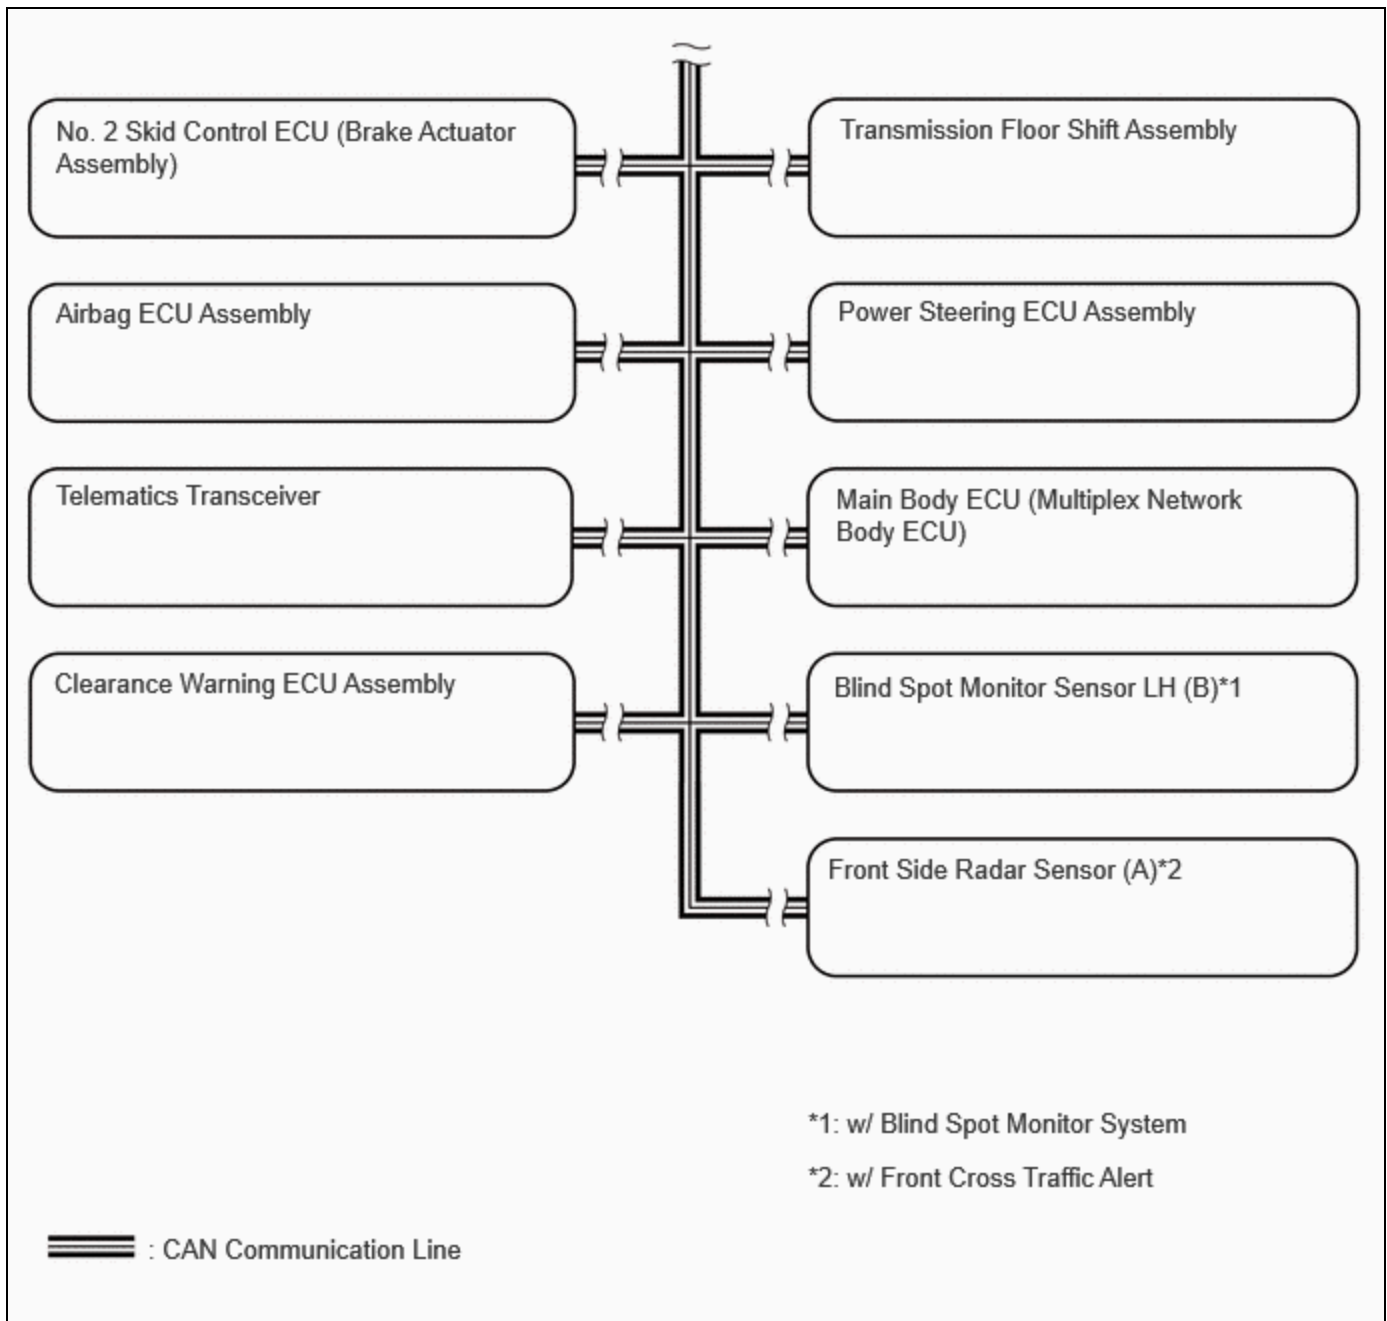

<b>Last Modified:</b> 12-04-2024	6.11:8.1.0	<b>Doc ID:</b> RM10000002BGK0
<b>Model Year Start:</b> 2023	<b>Model:</b> Prius Prime	<b>Prod Date Range:</b> [03/2023 - ]
<b>Title:</b> ADVANCED DRIVER ASSISTANCE SYSTEM: FRONT CAMERA SYSTEM: SYSTEM DIAGRAM; 2023 - 2024 MY Prius Prius Prime [03/2023 - ]		

## **SYSTEM DIAGRAM**

**Local BUS Circuit**