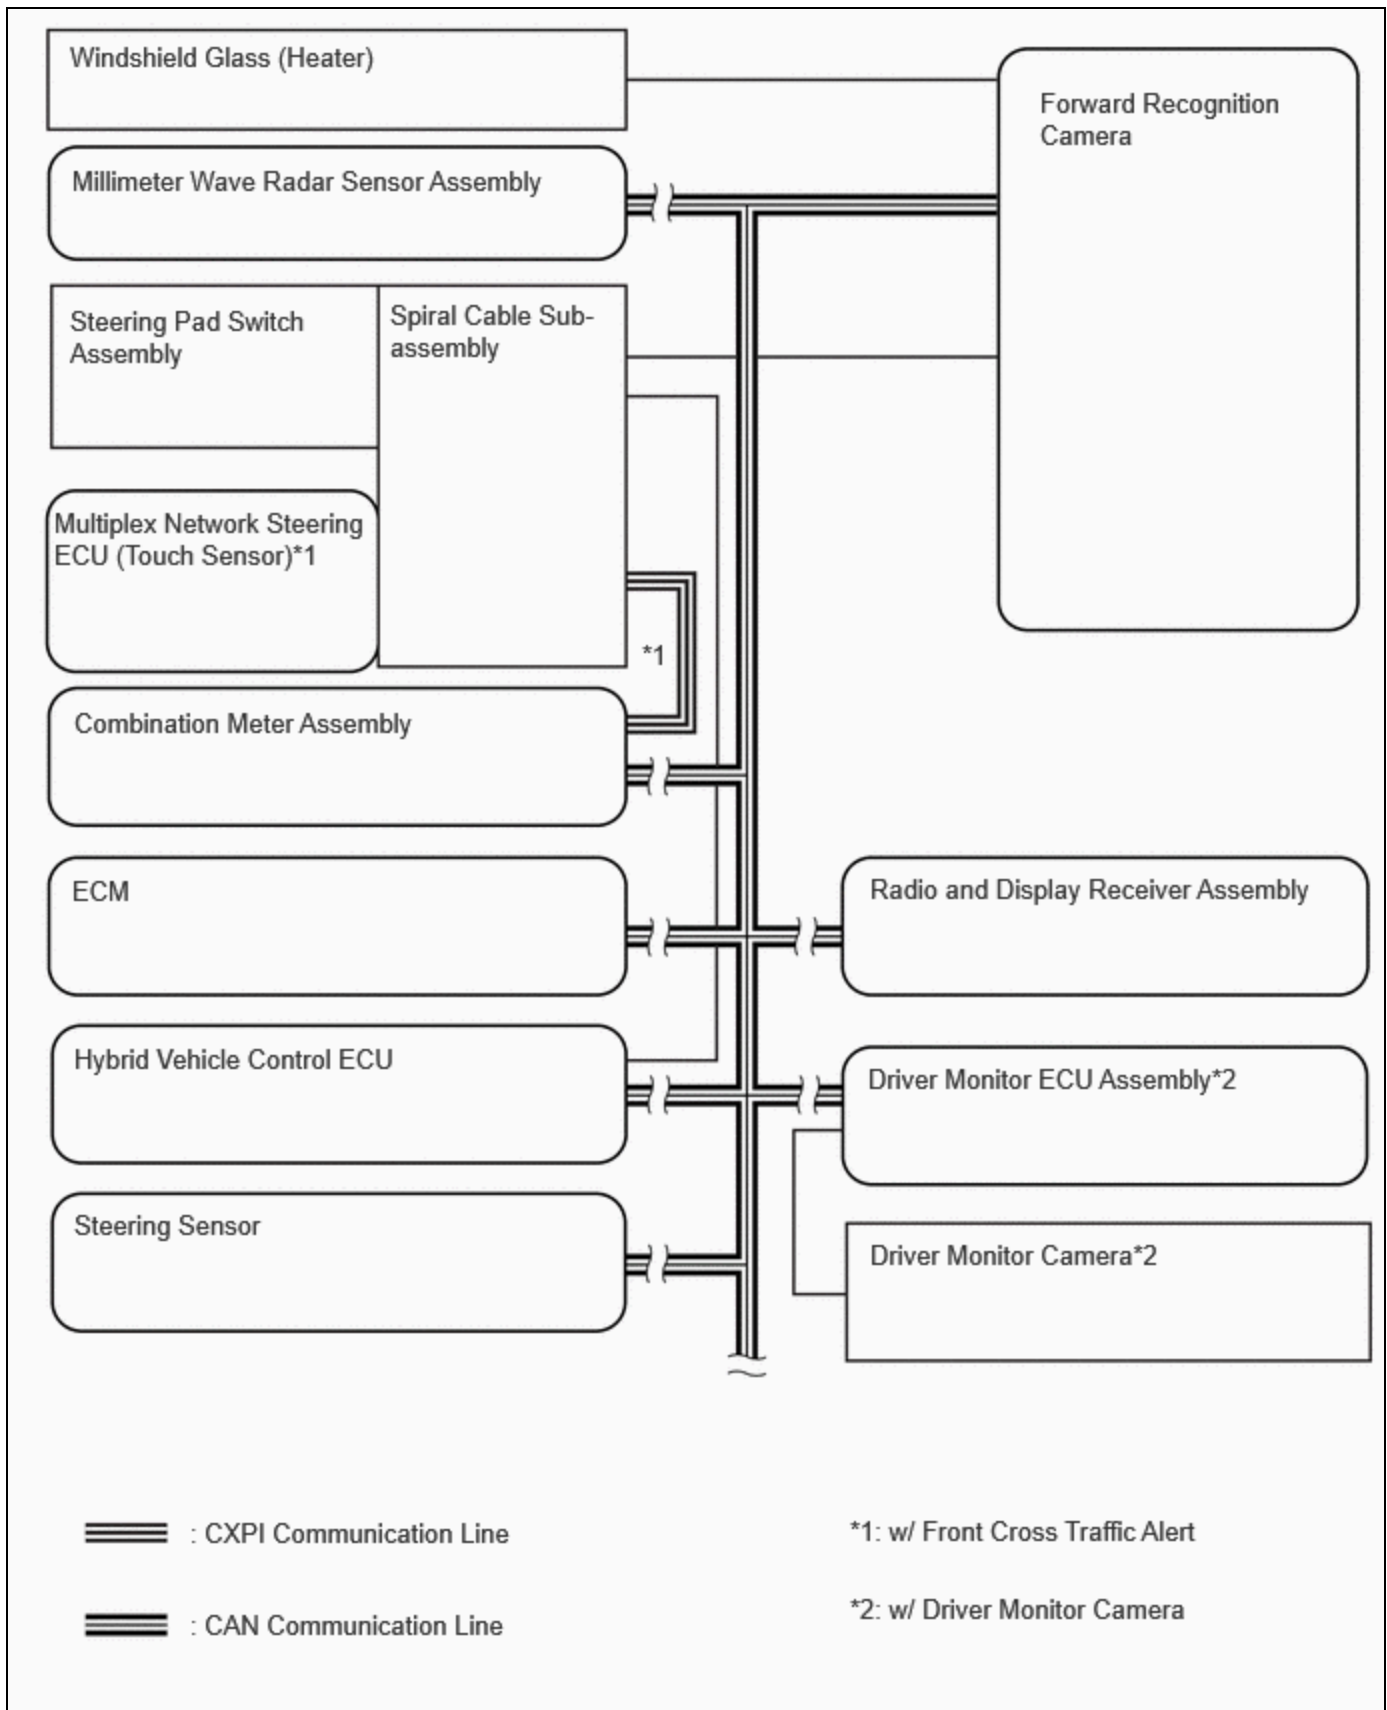

<b>Last Modified:</b> 12-04-2024	6.11:8.1.0	<b>Doc ID:</b> RM10000002BGK0
<b>Model Year Start:</b> 2023	<b>Model:</b> Prius Prime	<b>Prod Date Range:</b> [03/2023 - ]
<b>Title:</b> ADVANCED DRIVER ASSISTANCE SYSTEM: FRONT CAMERA SYSTEM: SYSTEM DIAGRAM; 2023 - 2024 MY Prius Prius Prime [03/2023 - ]		

## **SYSTEM DIAGRAM**

**Local BUS Circuit**