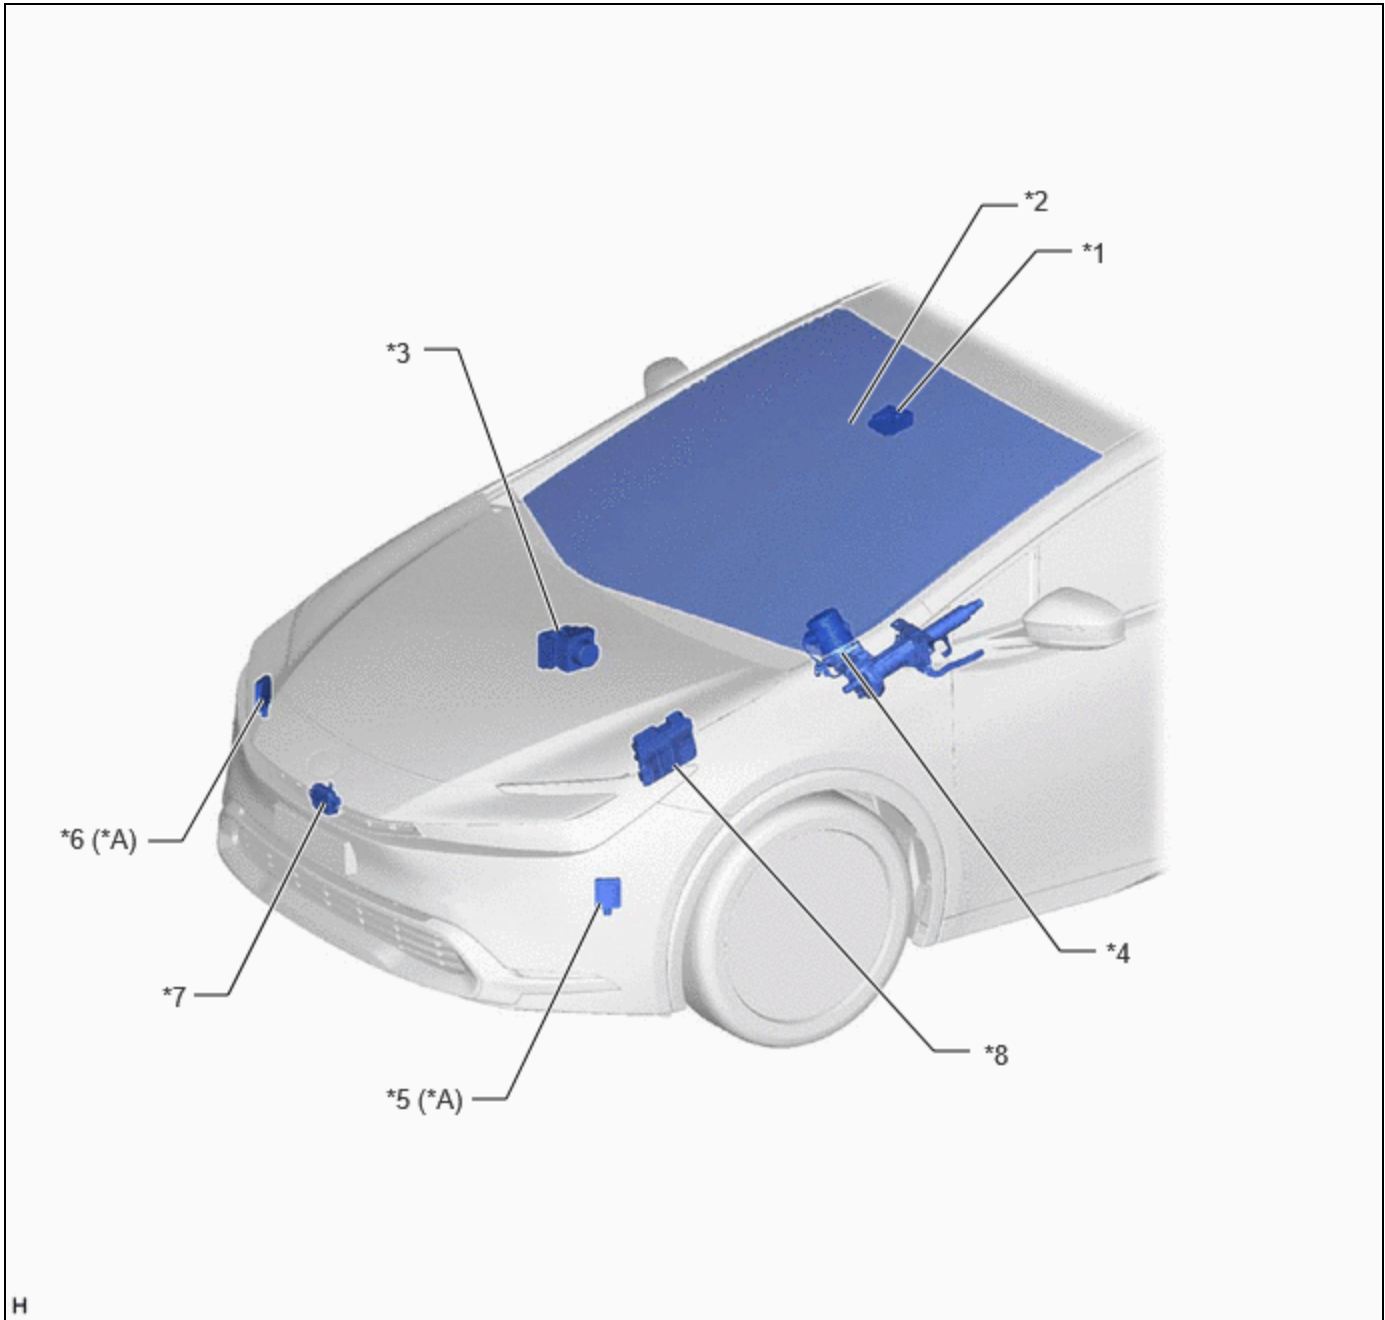

Last Modified: 12-04-2024	6.11:8.1.0	Doc ID: RM10000002BGFW
Model Year Start: 2023	Model: Prius Prime	Prod Date Range: [03/2023 -]
Title: ADVANCED DRIVER ASSISTANCE SYSTEM: FRONT CAMERA SYSTEM: PARTS LOCATION; 2023 - 2024 MY Prius Prius Prime [03/2023 -]		

PARTS LOCATION

ILLUSTRATION

*A	w/ Front Cross Traffic Alert	-	-
*1	FORWARD RECOGNITION CAMERA	*2	WINDSHIELD GLASS (HEATER)
*3	NO. 2 SKID CONTROL ECU (BRAKE ACTUATOR ASSEMBLY)	*4	POWER STEERING ECU ASSEMBLY
*5	FRONT SIDE RADAR SENSOR (A)	*6	FRONT SIDE RADAR SENSOR (B)

*7	MILLIMETER WAVE RADAR SENSOR ASSEMBLY	*8	ECM
----	---------------------------------------	----	-----

ILLUSTRATION

*A	w/ Front Cross Traffic Alert	*B	w/ Telematics Transceiver
*C	w/ Driver Monitor Camera	-	-
*1	STEERING SENSOR	*2	SPIRAL CABLE SUB-ASSEMBLY
*3	MULTIPLEX NETWORK STEERING ECU (TOUCH SENSOR)	*4	STEERING PAD SWITCH ASSEMBLY
*5	COMBINATION METER ASSEMBLY	*6	RADIO AND DISPLAY RECEIVER ASSEMBLY
*7	CLEARANCE WARNING ECU ASSEMBLY	*8	TRANSMISSION FLOOR SHIFT ASSEMBLY