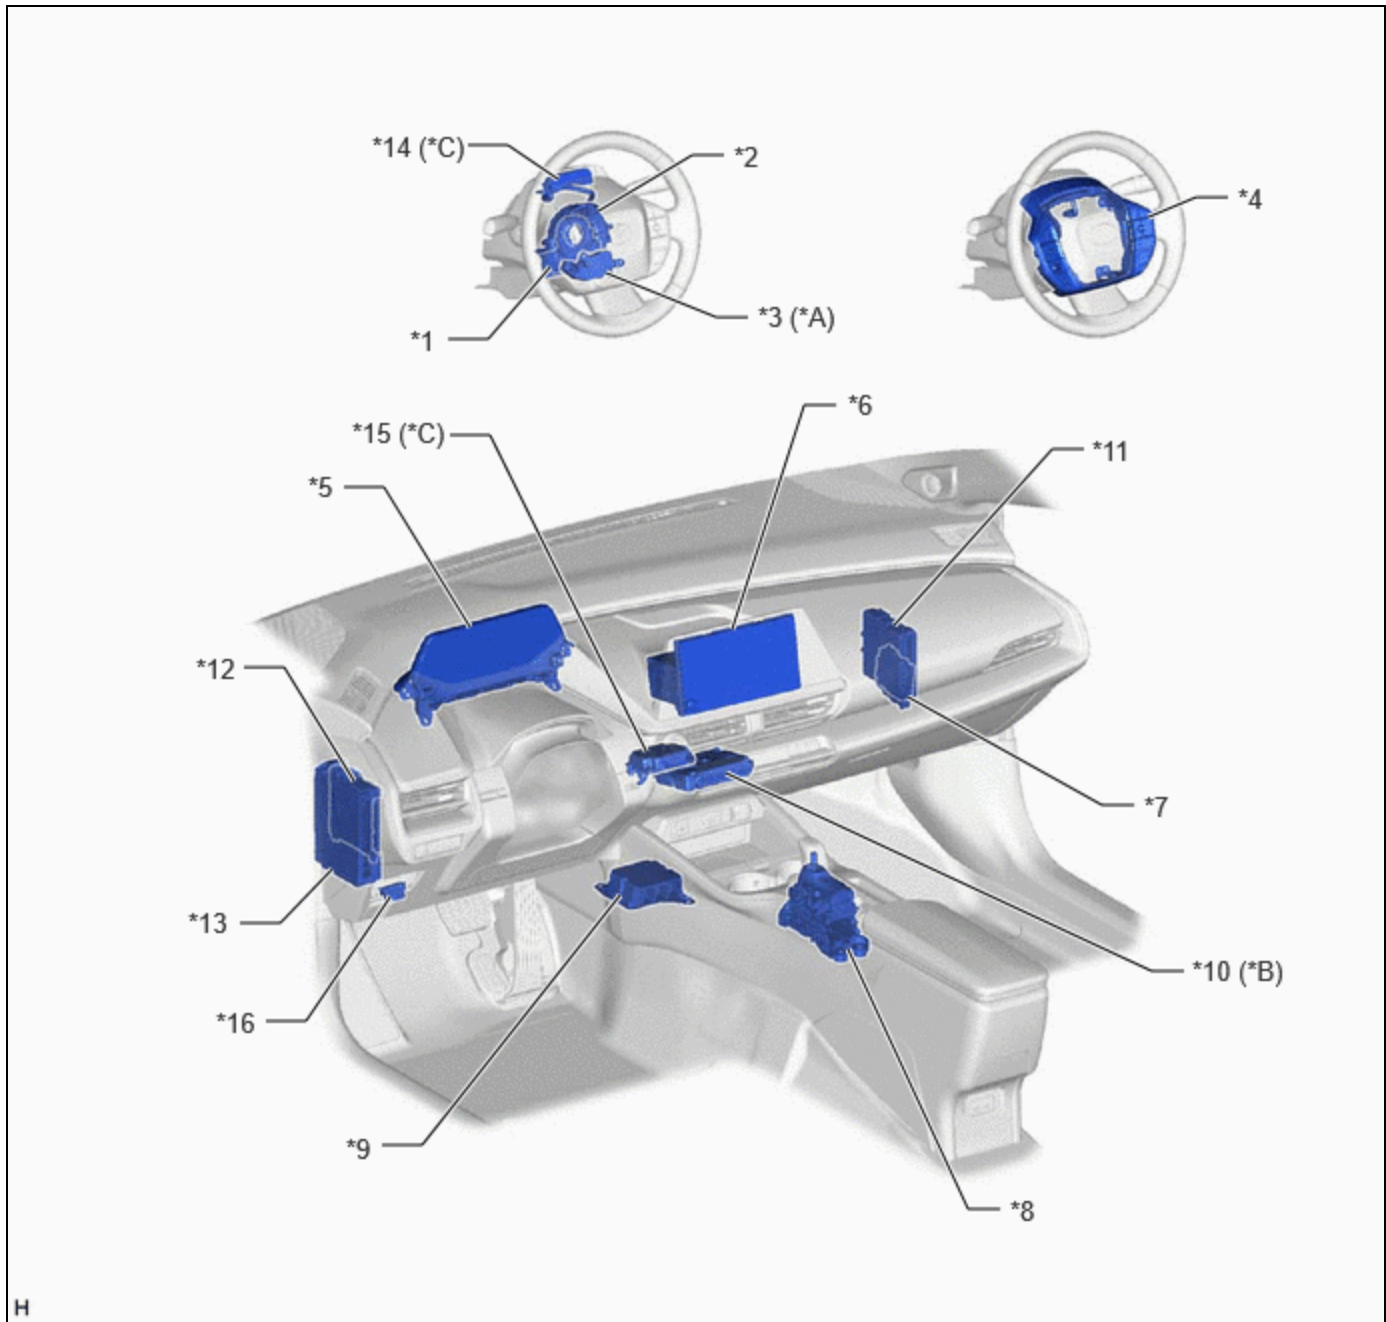

Last Modified: 12-04-2024	6.11:8.1.0	Doc ID: RM10000002BGFW
Model Year Start: 2023	Model: Prius Prime	Prod Date Range: [03/2023 -]
Title: ADVANCED DRIVER ASSISTANCE SYSTEM: FRONT CAMERA SYSTEM: PARTS LOCATION; 2023 - 2024 MY Prius Prius Prime [03/2023 -]		

PARTS LOCATION

ILLUSTRATION

*A	w/ Front Cross Traffic Alert	-	-
*1	FORWARD RECOGNITION CAMERA	*2	WINDSHIELD GLASS (HEATER)
*3	NO. 2 SKID CONTROL ECU (BRAKE ACTUATOR ASSEMBLY)	*4	POWER STEERING ECU ASSEMBLY
*5	FRONT SIDE RADAR SENSOR (A)	*6	FRONT SIDE RADAR SENSOR (B)

*7	MILLIMETER WAVE RADAR SENSOR ASSEMBLY	*8	ECM
----	---------------------------------------	----	-----

ILLUSTRATION

*A	w/ Front Cross Traffic Alert	*B	w/ Telematics Transceiver
*C	w/ Driver Monitor Camera	-	-
*1	STEERING SENSOR	*2	SPIRAL CABLE SUB-ASSEMBLY
*3	MULTIPLEX NETWORK STEERING ECU (TOUCH SENSOR)	*4	STEERING PAD SWITCH ASSEMBLY
*5	COMBINATION METER ASSEMBLY	*6	RADIO AND DISPLAY RECEIVER ASSEMBLY
*7	CLEARANCE WARNING ECU ASSEMBLY	*8	TRANSMISSION FLOOR SHIFT ASSEMBLY

*9	AIRBAG ECU ASSEMBLY	*10	TELEMATICS TRANSCEIVER
*11	HYBRID VEHICLE CONTROL ECU	*12	MAIN BODY ECU (MULTIPLEX NETWORK BODY ECU)
*13	POWER DISTRIBUTION BOX ASSEMBLY - ECU-IGR NO. 3 FUSE	*14	DRIVER MONITOR CAMERA
*15	DRIVER MONITOR ECU ASSEMBLY	*16	DLC3