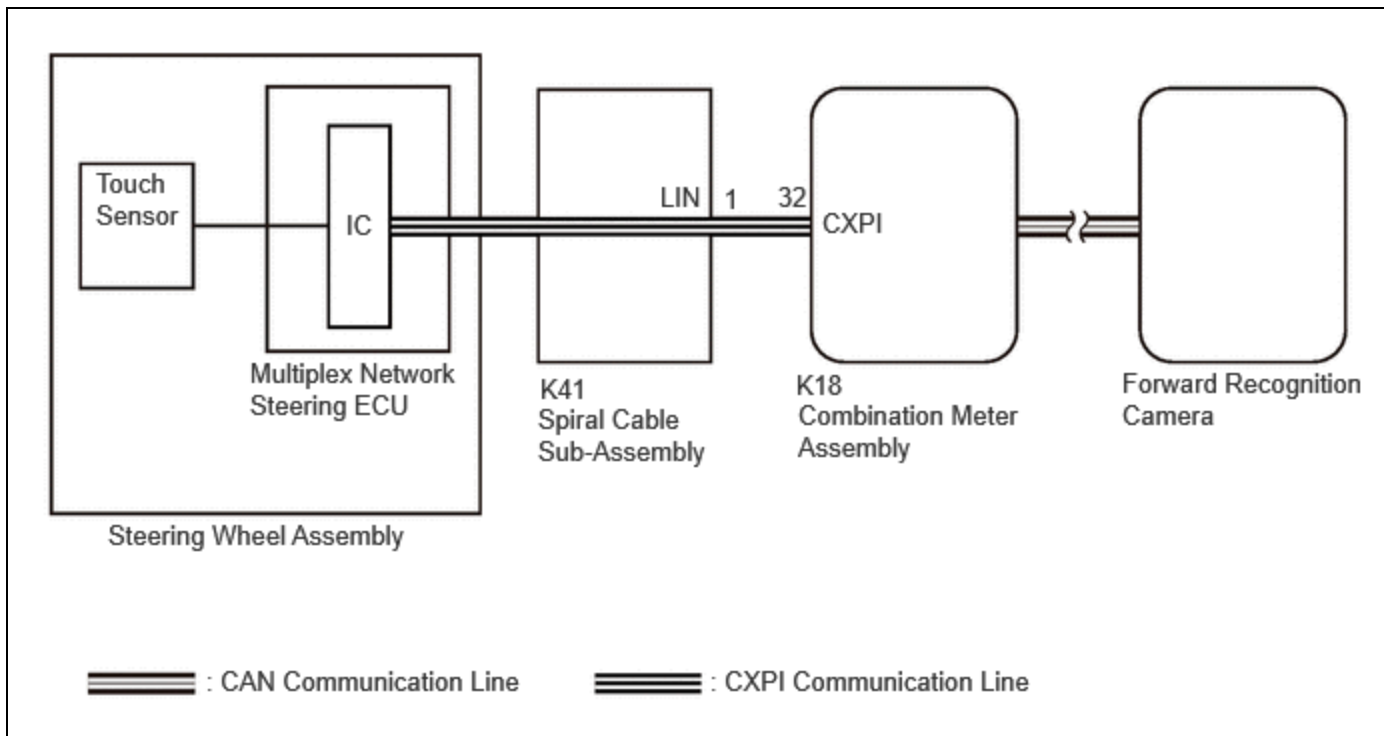

Last Modified: 12-04-2024	6.11:8.1.0	Doc ID: RM1000000289M1
Model Year Start: 2023	Model: Prius Prime	Prod Date Range: [12/2022 -]
Title: ADVANCED DRIVER ASSISTANCE SYSTEM: FRONT CAMERA SYSTEM: C1A7796; Steering Touch Sensor Component Internal Failure; 2023 - 2024 MY Prius Prius Prime [12/2022 -]		

DTC	C1A7796	Steering Touch Sensor Component Internal Failure

DESCRIPTION

Forward recognition camera stores DTC C1A7796 when it detects a malfunction or touch sensor malfunction of the multiplex network steering ECU (touch sensor).

DTC NO.	DETECTION ITEM	DTC DETECTION CONDITION	TROUBLE AREA	DTC OUTPUT FROM	PRIORITY
C1A7796	Steering Touch Sensor Component Internal Failure	The forward recognition camera receives malfunction signals from the multiplex network steering ECU. Malfunction signal send conditions: - Malfunction of the touch sensor (short, open, etc.) - Malfunction of the multiplex network steering ECU (malfunction of the internal IC, etc.)	Steering wheel assembly	Front Recognition Camera	A

WIRING DIAGRAM