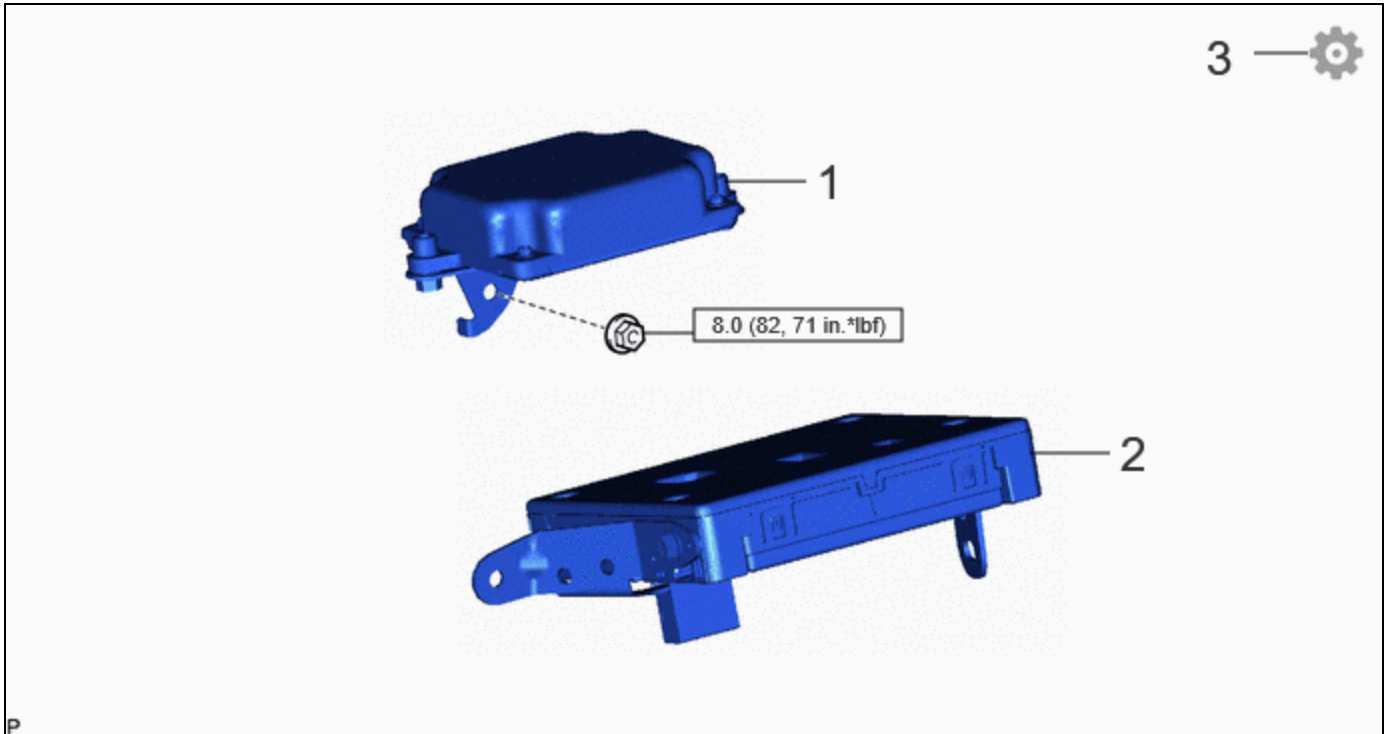

Last Modified: 12-04-2024	6.11:8.1.0	Doc ID: RM100000002AL05
Model Year Start: 2023	Model: Prius Prime	Prod Date Range: [03/2023 -]
Title: ADVANCED DRIVER ASSISTANCE SYSTEM: DRIVER MONITOR ECU: INSTALLATION; 2023 - 2024 MY Prius Prius Prime [03/2023 -]		

INSTALLATION

CAUTION / NOTICE / HINT

COMPONENTS (INSTALLATION)

	PROCEDURE	PART NAME CODE			
1	DRIVER MONITOR ECU ASSEMBLY	86470	-	-	-
2	DCM (TELEMATICS TRANSCEIVER) WITH BRACKET	-	-	-	-
3	SOFTWARE VERSION CONFIRMATION	-	-	-	INFO

	N*m (kgf*cm, ft.*lbf): Specified torque	-	-
--	---	---	---

PROCEDURE

1. INSTALL DRIVER MONITOR ECU ASSEMBLY

Torque:

8.0 N·m {82 kgf·cm, 71 in·lbf}

2. INSTALL DCM (TELEMATICS TRANSCEIVER) WITH BRACKET

Click here 