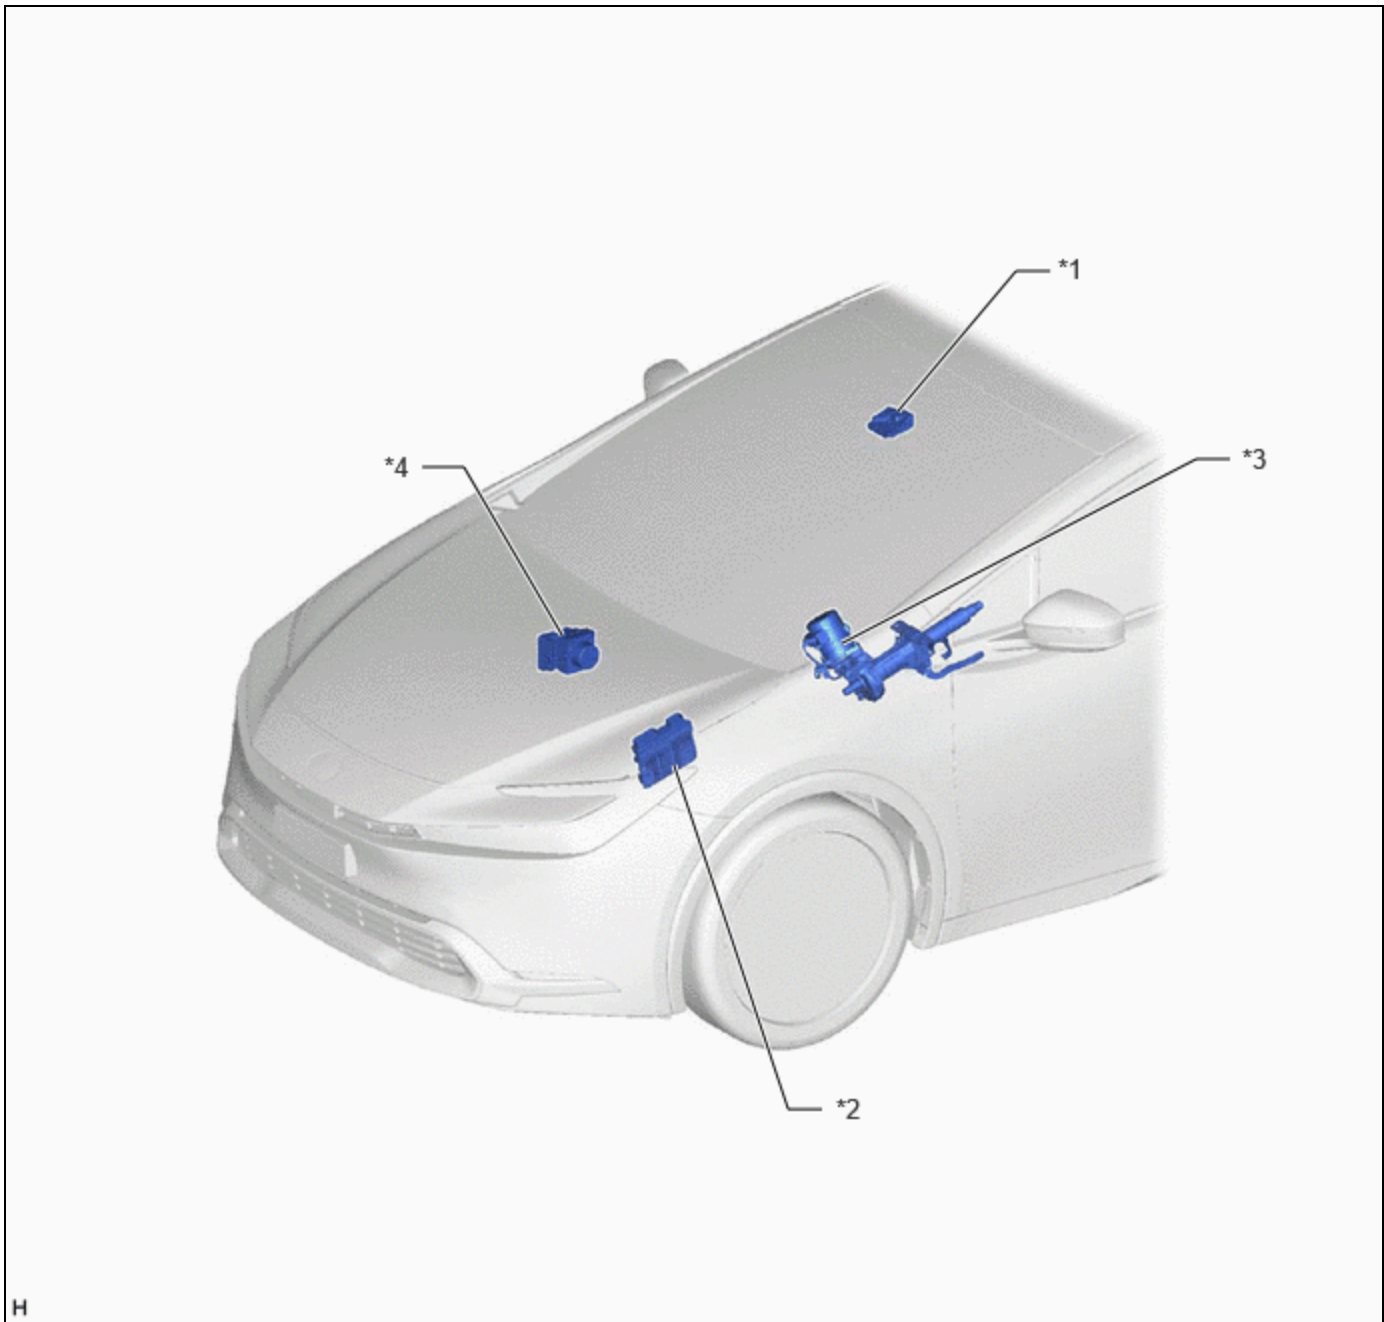

Last Modified: 12-04-2024	6.11:8.1.0	Doc ID: RM100000002AKZK
Model Year Start: 2023	Model: Prius Prime	Prod Date Range: [03/2023 -]
Title: ADVANCED DRIVER ASSISTANCE SYSTEM: DRIVER MONITOR CAMERA SYSTEM: PARTS LOCATION; 2023 - 2024 MY Prius Prius Prime [03/2023 -]		

PARTS LOCATION

ILLUSTRATION

*1	FORWARD RECOGNITION CAMERA	*2	ECM
*3	POWER STEERING ECU ASSEMBLY	*4	NO. 2 SKID CONTROL ECU (BRAKE ACTUATOR ASSEMBLY)

ILLUSTRATION

H

*1	DRIVER MONITOR CAMERA	*2	STEERING SENSOR
*3	DRIVER MONITOR ECU ASSEMBLY	*4	COMBINATION METER ASSEMBLY
*5	AIRBAG ECU ASSEMBLY	*6	MAIN BODY ECU (MULTIPLEX NETWORK BODY ECU)
*7	HYBRID VEHICLE CONTROL ECU	*8	DLC3