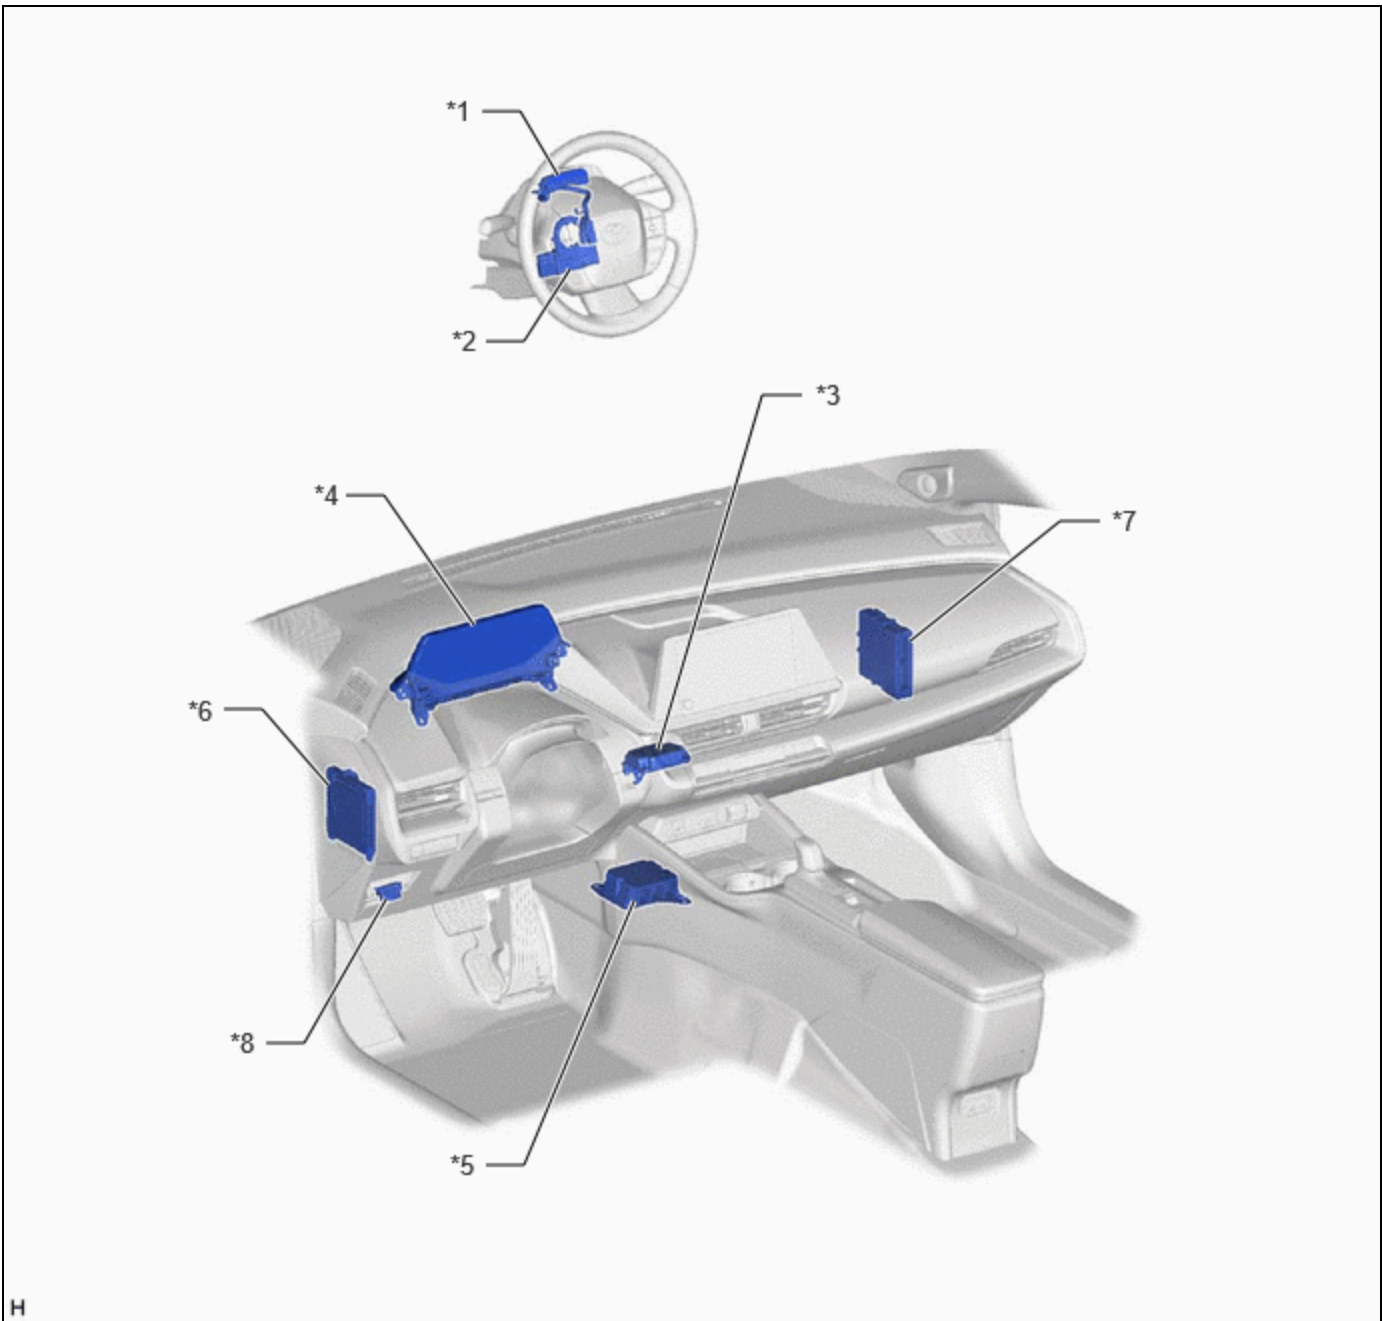

Last Modified: 12-04-2024	6.11:8.1.0	Doc ID: RM100000002AKZK
Model Year Start: 2023	Model: Prius Prime	Prod Date Range: [03/2023 -]
Title: ADVANCED DRIVER ASSISTANCE SYSTEM: DRIVER MONITOR CAMERA SYSTEM: PARTS LOCATION; 2023 - 2024 MY Prius Prius Prime [03/2023 -]		

PARTS LOCATION

ILLUSTRATION

*1	FORWARD RECOGNITION CAMERA	*2	ECM
*3	POWER STEERING ECU ASSEMBLY	*4	NO. 2 SKID CONTROL ECU (BRAKE ACTUATOR ASSEMBLY)

ILLUSTRATION

H

*1	DRIVER MONITOR CAMERA	*2	STEERING SENSOR
*3	DRIVER MONITOR ECU ASSEMBLY	*4	COMBINATION METER ASSEMBLY
*5	AIRBAG ECU ASSEMBLY	*6	MAIN BODY ECU (MULTIPLEX NETWORK BODY ECU)
*7	HYBRID VEHICLE CONTROL ECU	*8	DLC3