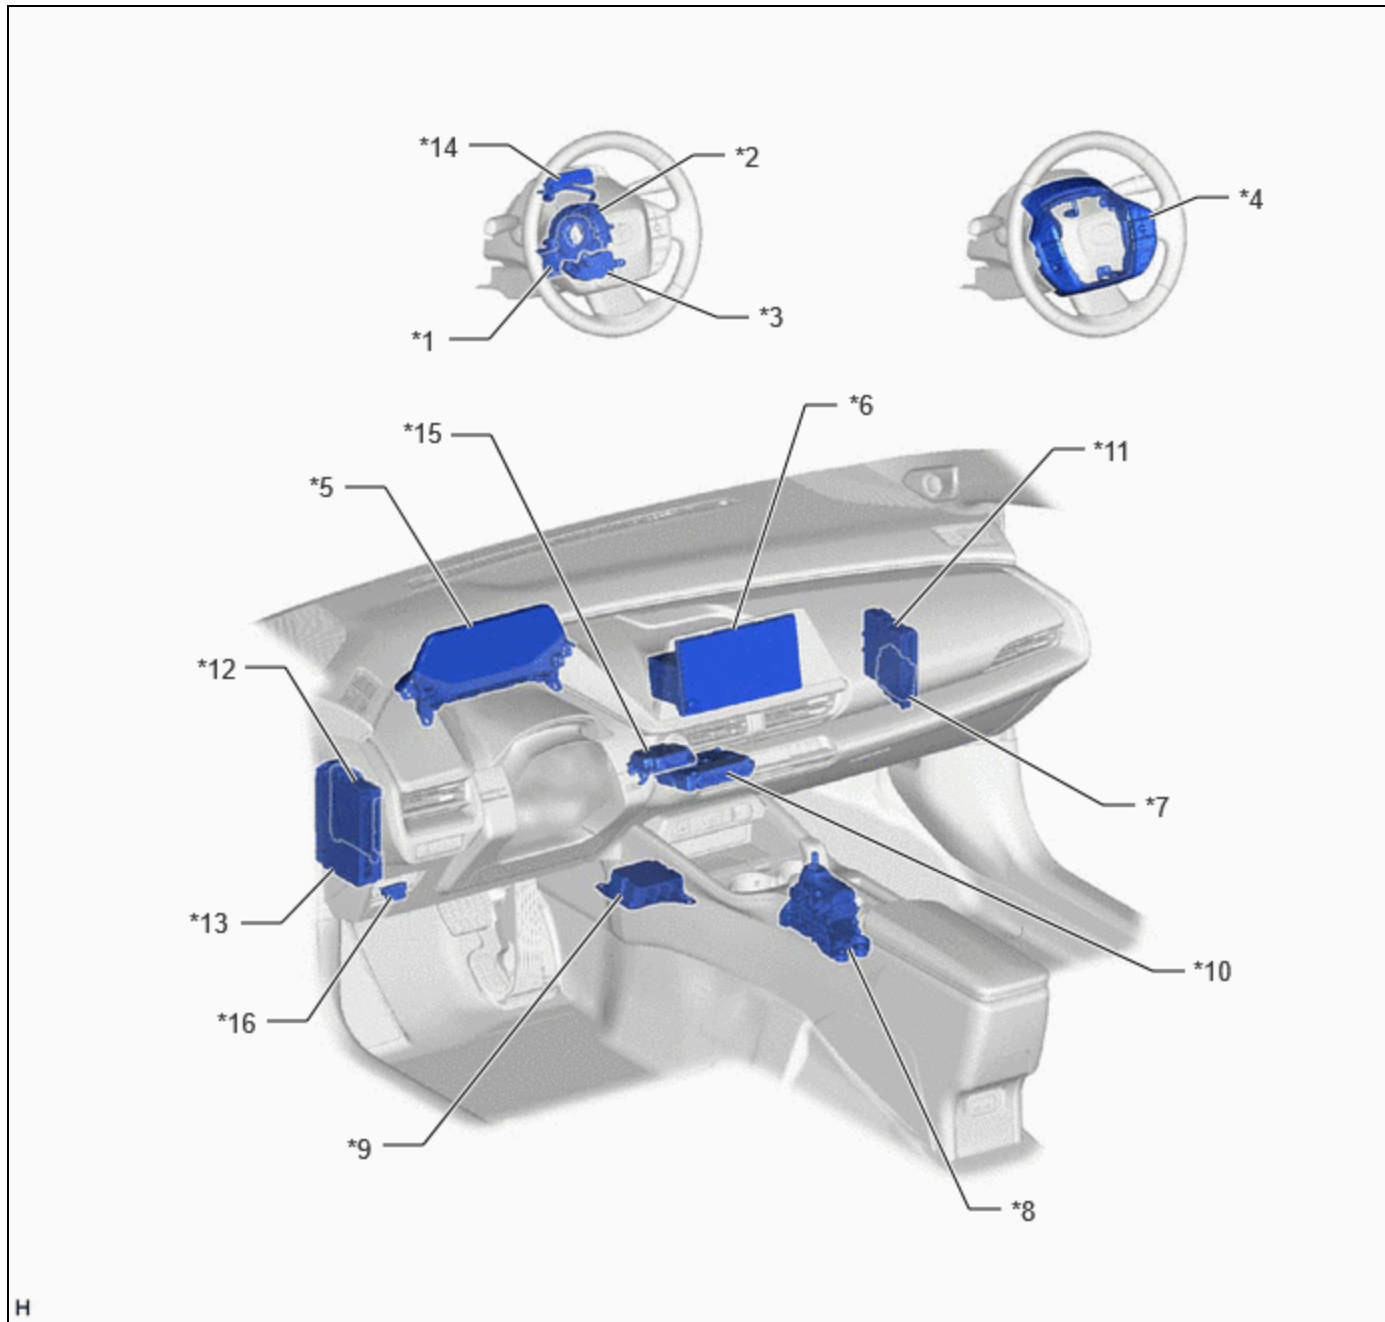

PARTS LOCATION

ILLUSTRATION

*1	FORWARD RECOGNITION CAMERA	*2	WINDSHIELD GLASS (HEATER)
*3	NO. 2 SKID CONTROL ECU (BRAKE ACTUATOR ASSEMBLY)	*4	POWER STEERING ECU ASSEMBLY
*5	FRONT SIDE RADAR SENSOR (A)	*6	FRONT SIDE RADAR SENSOR (B)

*7	MILLIMETER WAVE RADAR SENSOR ASSEMBLY	*8	ECM
----	---------------------------------------	----	-----

ILLUSTRATION

*1	STEERING SENSOR	*2	SPIRAL CABLE SUB-ASSEMBLY
*3	MULTIPLEX NETWORK STEERING ECU (TOUCH SENSOR)	*4	STEERING PAD SWITCH ASSEMBLY
*5	COMBINATION METER ASSEMBLY	*6	RADIO AND DISPLAY RECEIVER ASSEMBLY
*7	CLEARANCE WARNING ECU ASSEMBLY	*8	TRANSMISSION FLOOR SHIFT ASSEMBLY
*9	AIRBAG ECU ASSEMBLY	*10	TELEMATICS TRANSCEIVER

*11	HYBRID VEHICLE CONTROL ECU	*12	MAIN BODY ECU (MULTIPLEX NETWORK BODY ECU)
*13	POWER DISTRIBUTION BOX ASSEMBLY - ECU-IGR NO. 3 FUSE	*14	DRIVER MONITOR CAMERA
*15	DRIVER MONITOR ECU ASSEMBLY	*16	DLC3