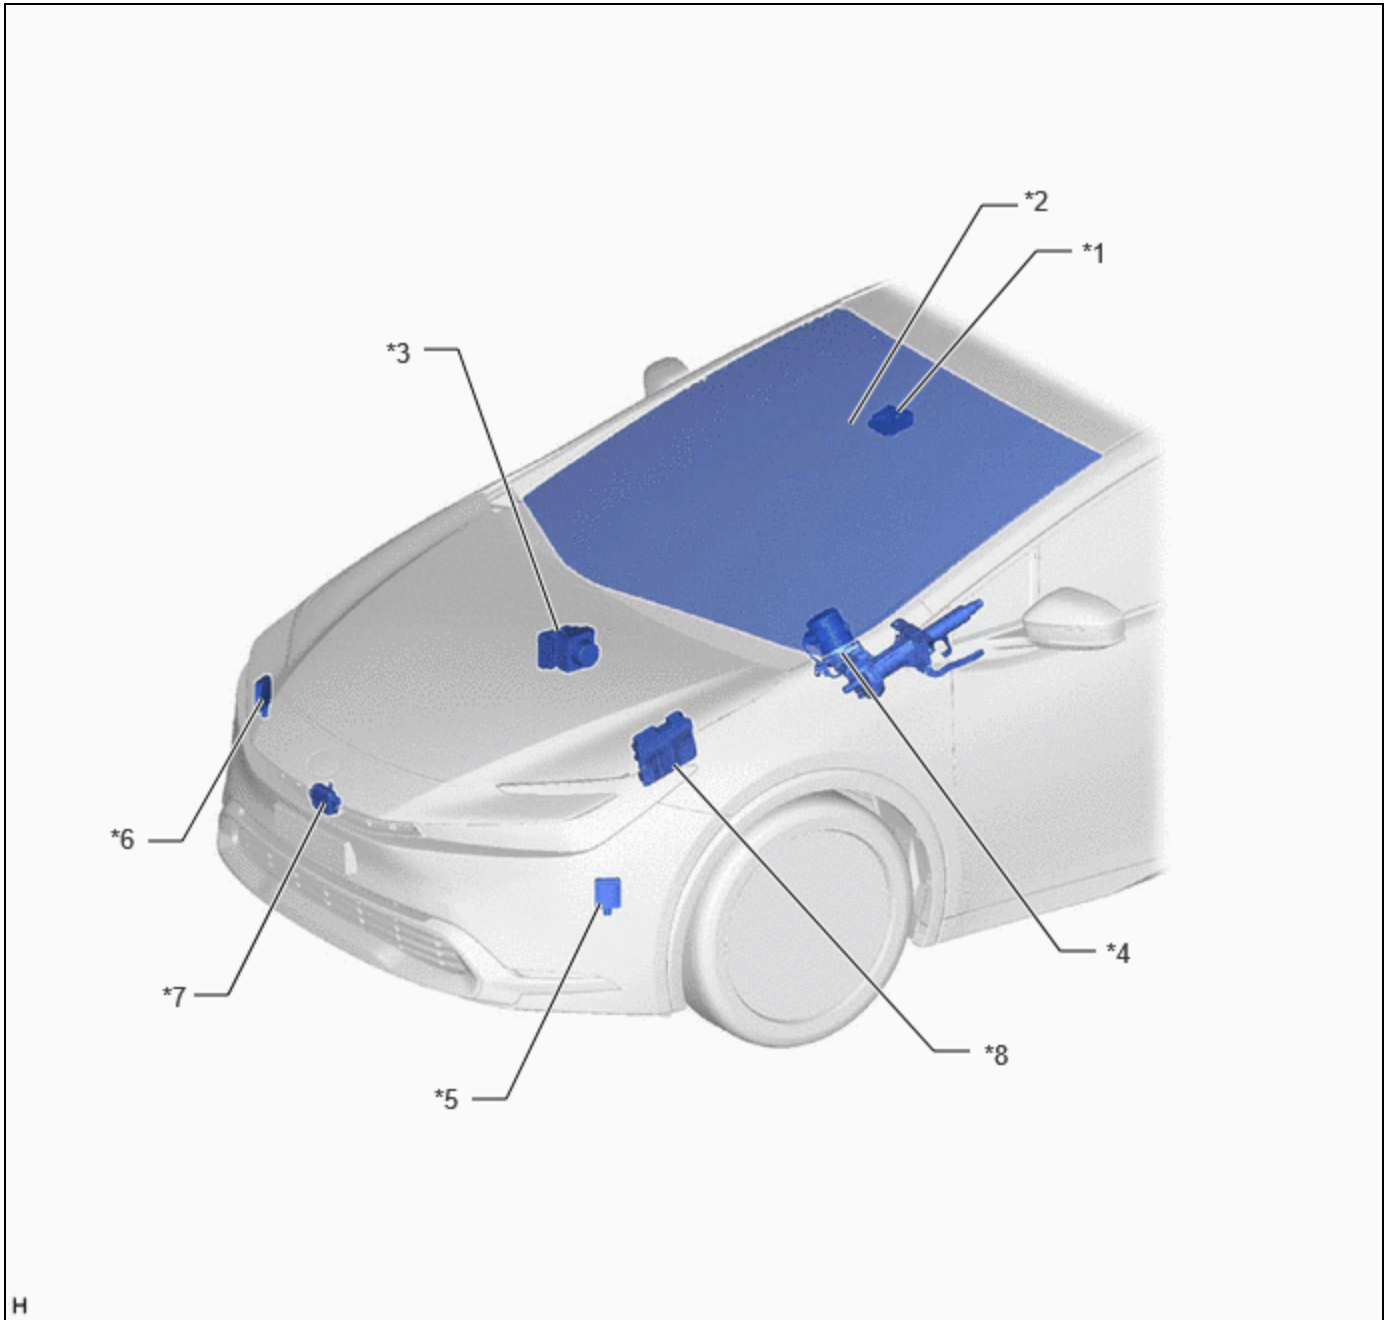

Last Modified: 12-04-2024	6.11:8.1.0	Doc ID: RM100000002B3G5
Model Year Start: 2023	Model: Prius Prime	Prod Date Range: [03/2023 -]
Title: TRAFFIC JAM ASSIST: TRAFFIC JAM ASSIST SYSTEM: PARTS LOCATION; 2023 - 2024 MY Prius Prius Prime [03/2023 -]		

PARTS LOCATION

ILLUSTRATION

*1	FORWARD RECOGNITION CAMERA	*2	WINDSHIELD GLASS (HEATER)
*3	NO. 2 SKID CONTROL ECU (BRAKE ACTUATOR ASSEMBLY)	*4	POWER STEERING ECU ASSEMBLY
*5	FRONT SIDE RADAR SENSOR (A)	*6	FRONT SIDE RADAR SENSOR (B)

*7	MILLIMETER WAVE RADAR SENSOR ASSEMBLY	*8	ECM
----	---------------------------------------	----	-----

ILLUSTRATION

*1	STEERING SENSOR	*2	SPIRAL CABLE SUB-ASSEMBLY
*3	MULTIPLEX NETWORK STEERING ECU (TOUCH SENSOR)	*4	STEERING PAD SWITCH ASSEMBLY
*5	COMBINATION METER ASSEMBLY	*6	RADIO AND DISPLAY RECEIVER ASSEMBLY
*7	CLEARANCE WARNING ECU ASSEMBLY	*8	TRANSMISSION FLOOR SHIFT ASSEMBLY
*9	AIRBAG ECU ASSEMBLY	*10	TELEMATICS TRANSCEIVER