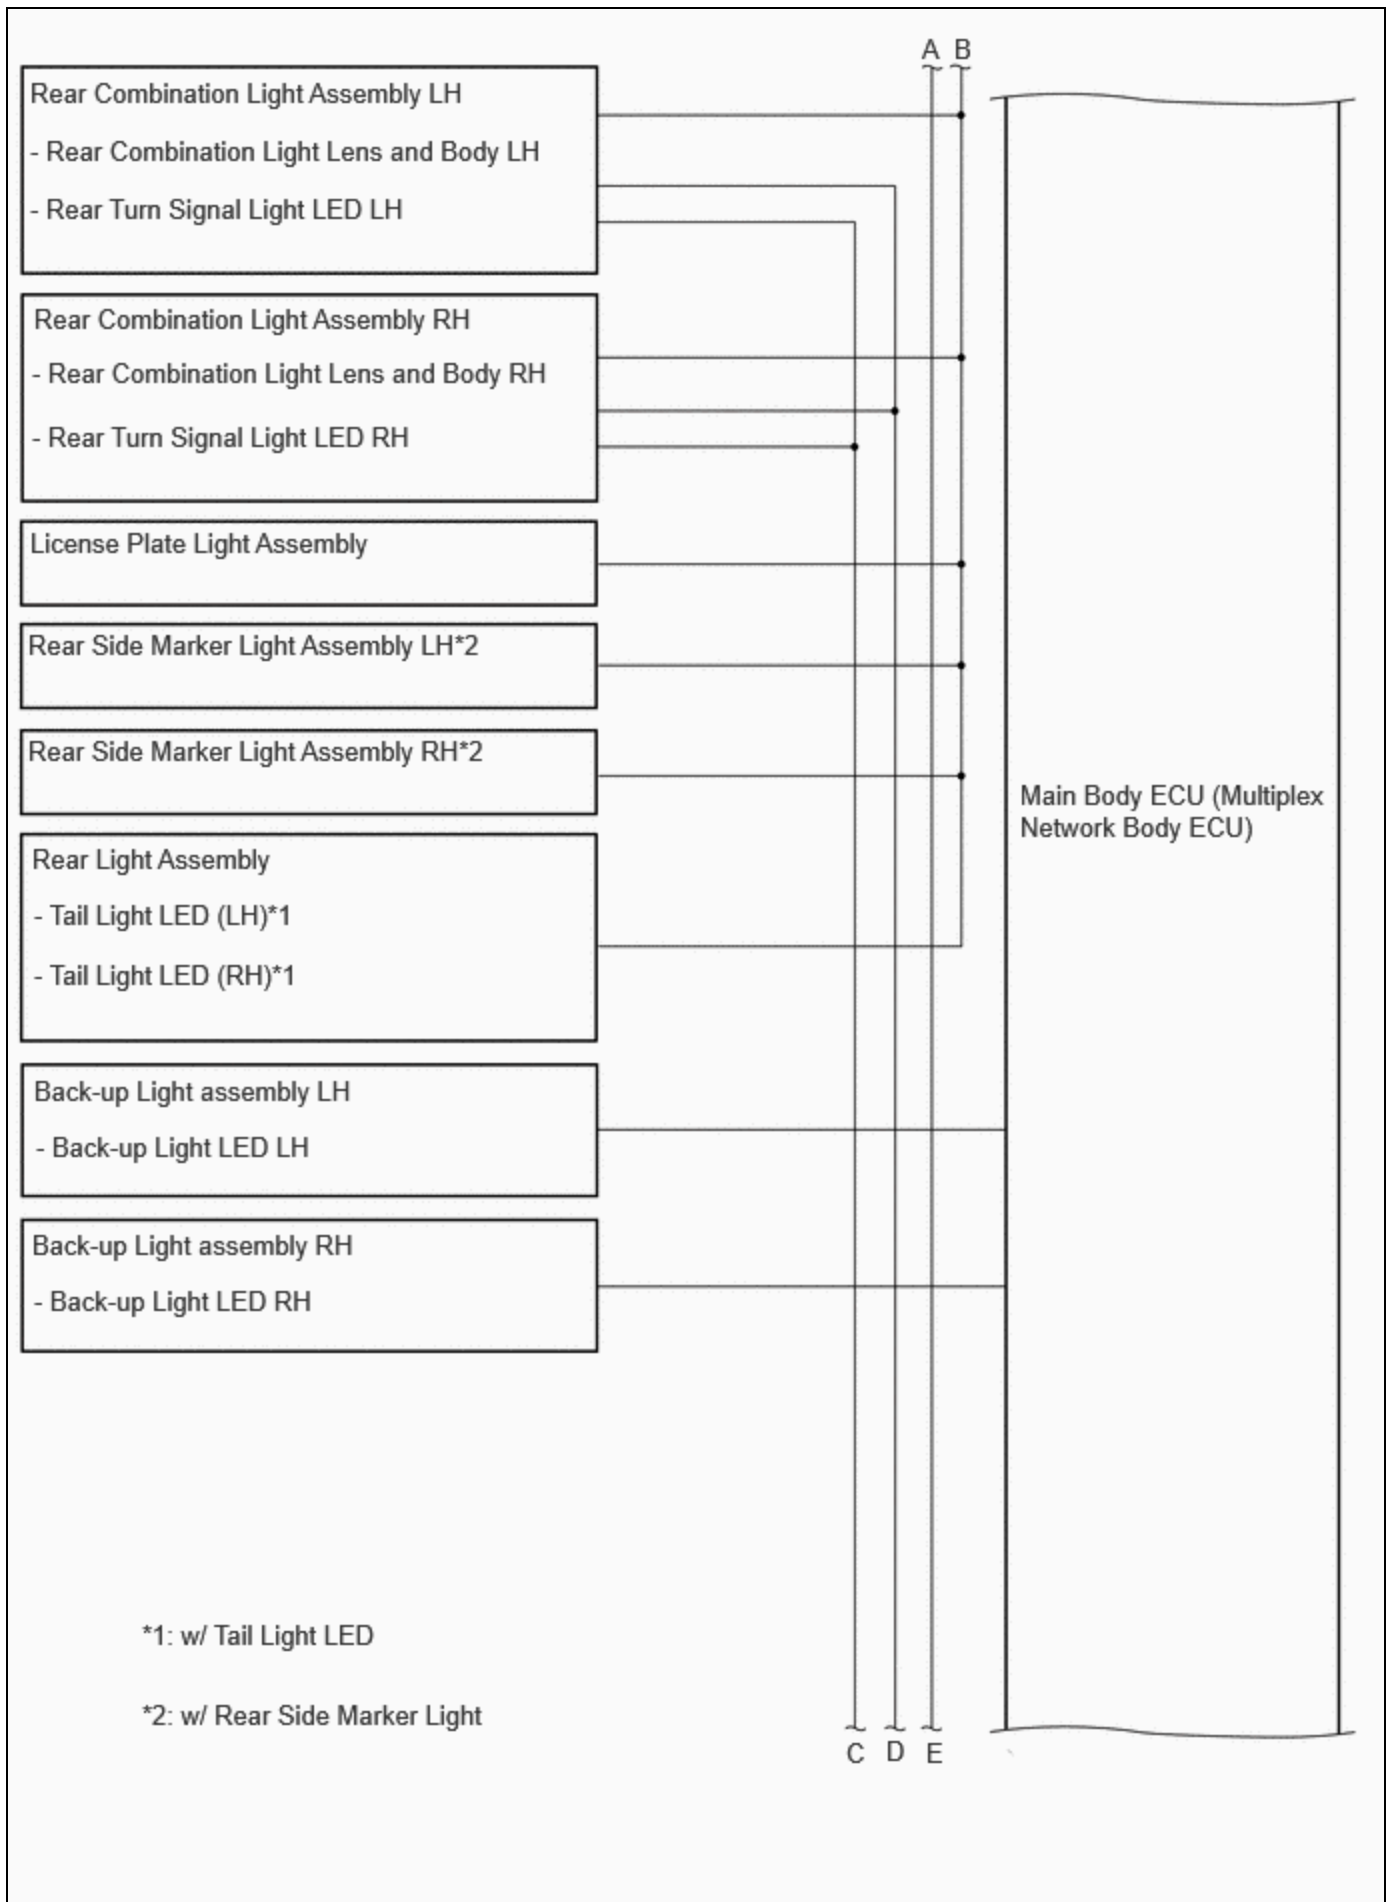

Last Modified: 12-04-2024	6.11:8.1.0	Doc ID: RM100000002C2KL
Model Year Start: 2023	Model: Prius Prime	Prod Date Range: [03/2023 -]
Title: LIGHTING (EXT): LIGHTING SYSTEM: SYSTEM DIAGRAM; 2023 - 2024 MY Prius Prius Prime [03/2023 -]		

SYSTEM DIAGRAM

for PHEV Model:

Charge Lid with Motor Lock Assembly

Spot Light Assembly

Plugin Charge Control ECU Assembly