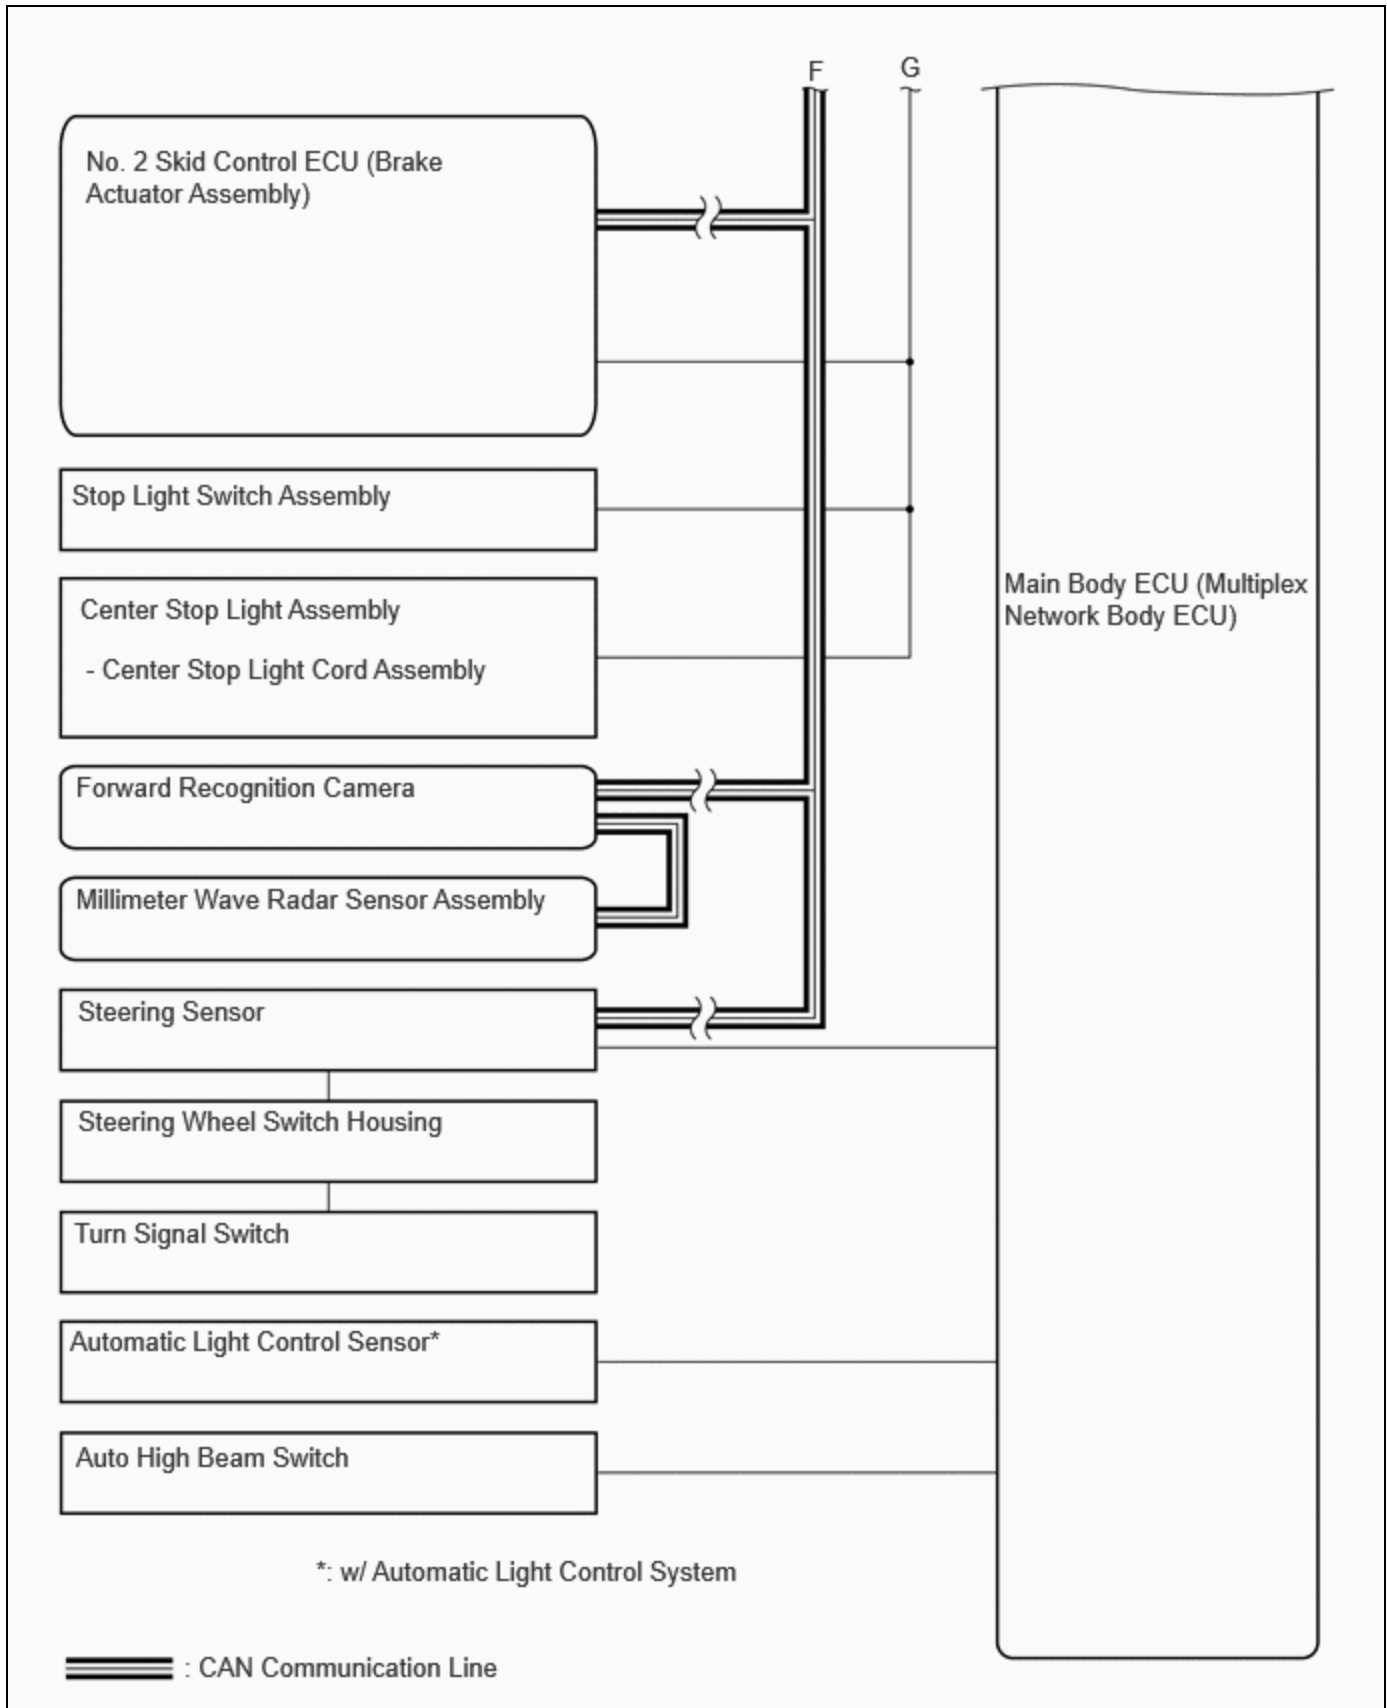

Last Modified: 12-04-2024	6.11:8.1.0	Doc ID: RM100000002C2KL
Model Year Start: 2023	Model: Prius Prime	Prod Date Range: [03/2023 -]
Title: LIGHTING (EXT): LIGHTING SYSTEM: SYSTEM DIAGRAM; 2023 - 2024 MY Prius Prius Prime [03/2023 -]		

SYSTEM DIAGRAM

for PHEV Model:

Charge Lid with Motor Lock Assembly

Spot Light Assembly

Plugin Charge Control ECU Assembly