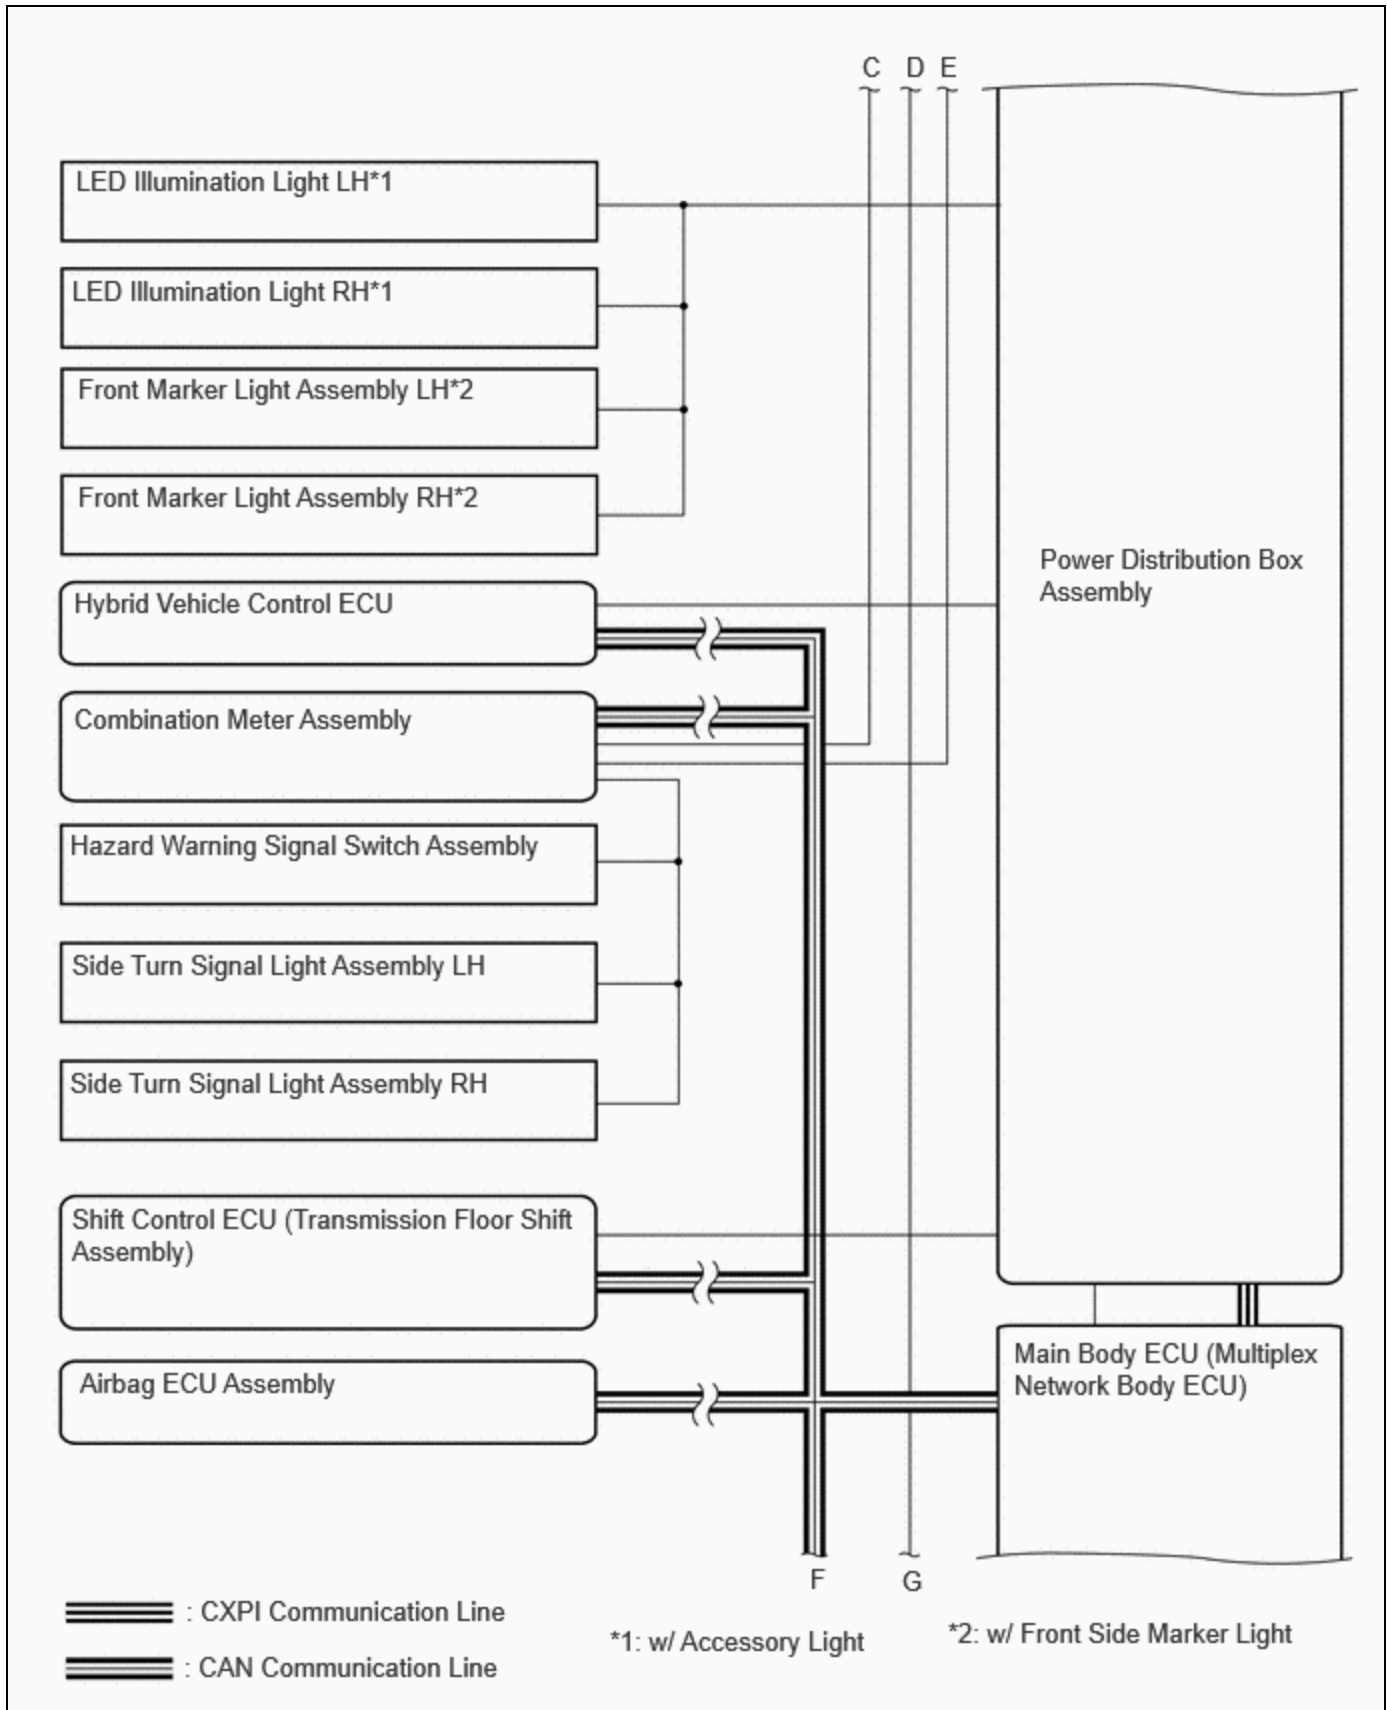

Last Modified: 12-04-2024	6.11:8.1.0	Doc ID: RM100000002C2KL
Model Year Start: 2023	Model: Prius Prime	Prod Date Range: [03/2023 -]
Title: LIGHTING (EXT): LIGHTING SYSTEM: SYSTEM DIAGRAM; 2023 - 2024 MY Prius Prius Prime [03/2023 -]		

SYSTEM DIAGRAM

for PHEV Model:

Charge Lid with Motor Lock Assembly

Spot Light Assembly

Plugin Charge Control ECU Assembly