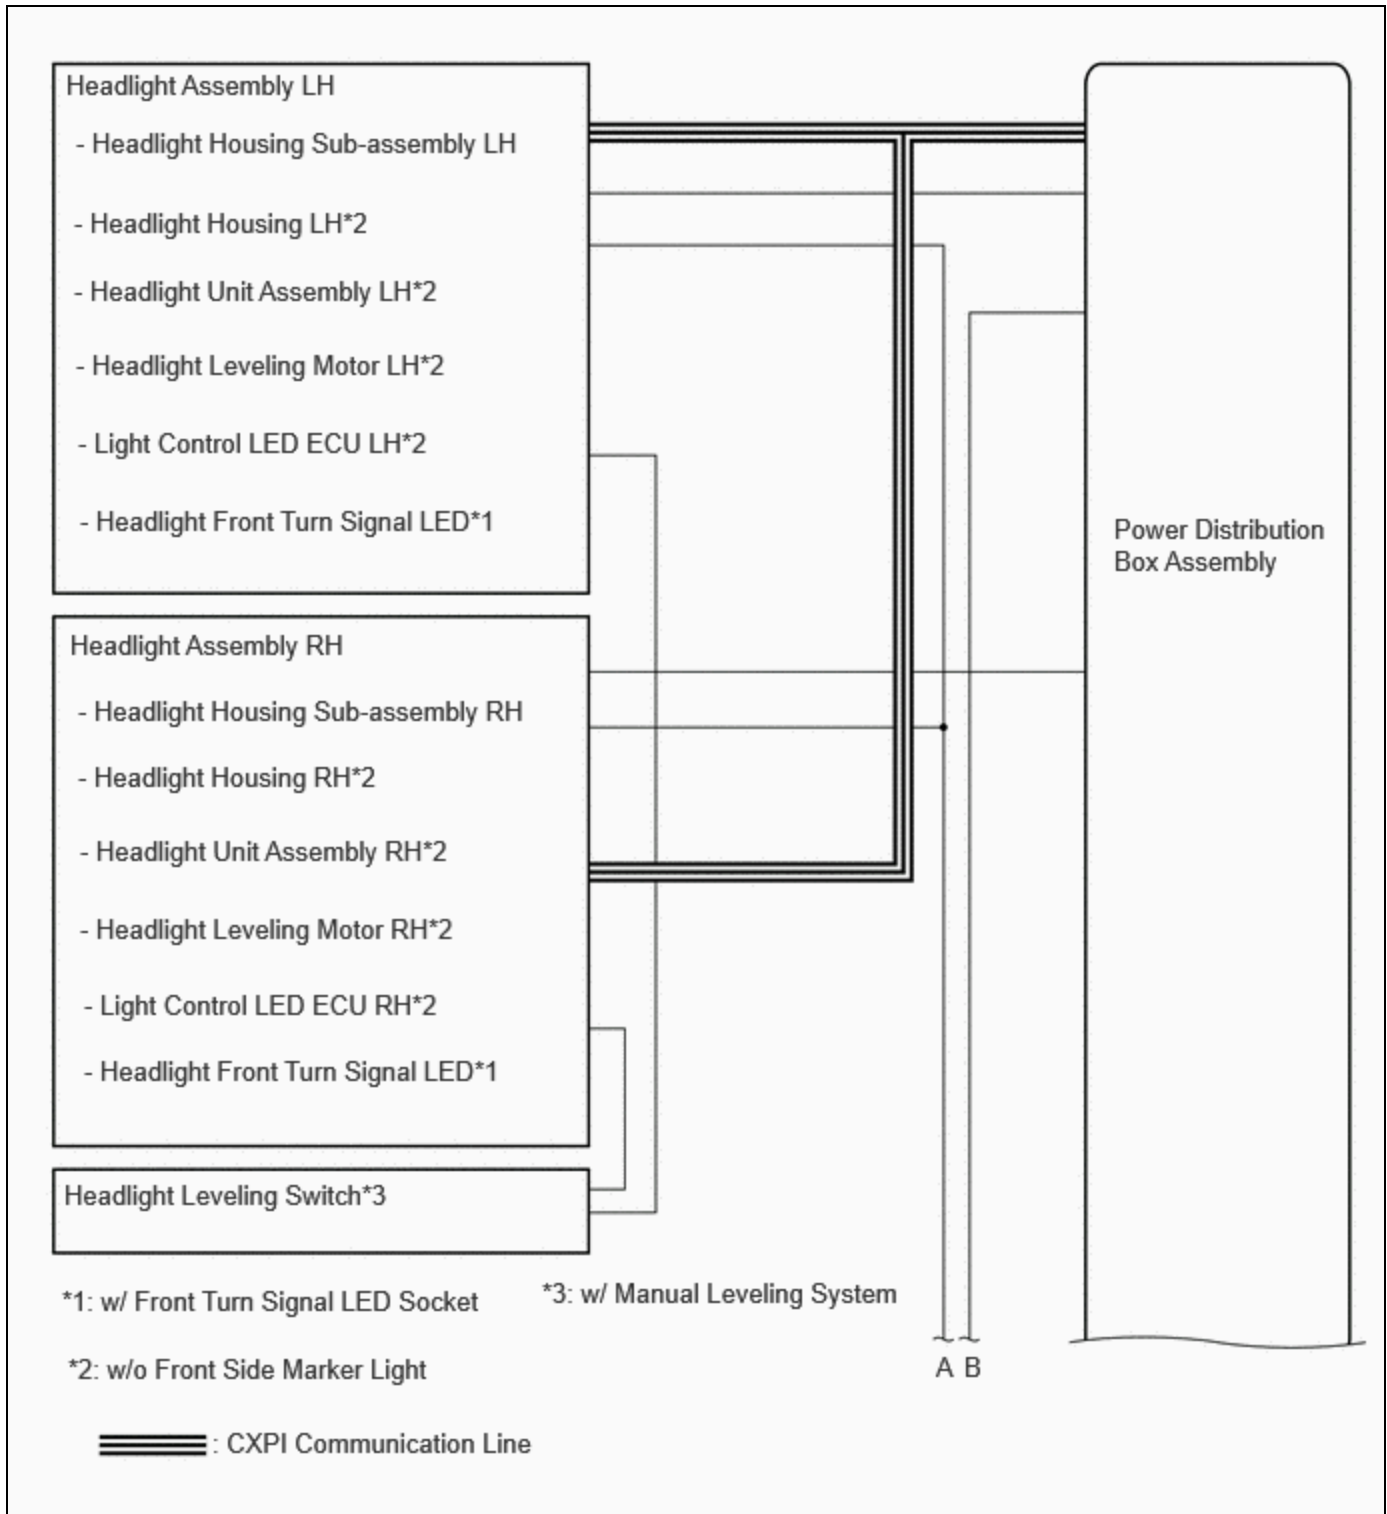

Last Modified: 12-04-2024	6.11:8.1.0	Doc ID: RM100000002C2KL
Model Year Start: 2023	Model: Prius Prime	Prod Date Range: [03/2023 -]
Title: LIGHTING (EXT): LIGHTING SYSTEM: SYSTEM DIAGRAM; 2023 - 2024 MY Prius Prius Prime [03/2023 -]		

SYSTEM DIAGRAM

for PHEV Model:

Charge Lid with Motor Lock Assembly

Spot Light Assembly

Plugin Charge Control ECU Assembly