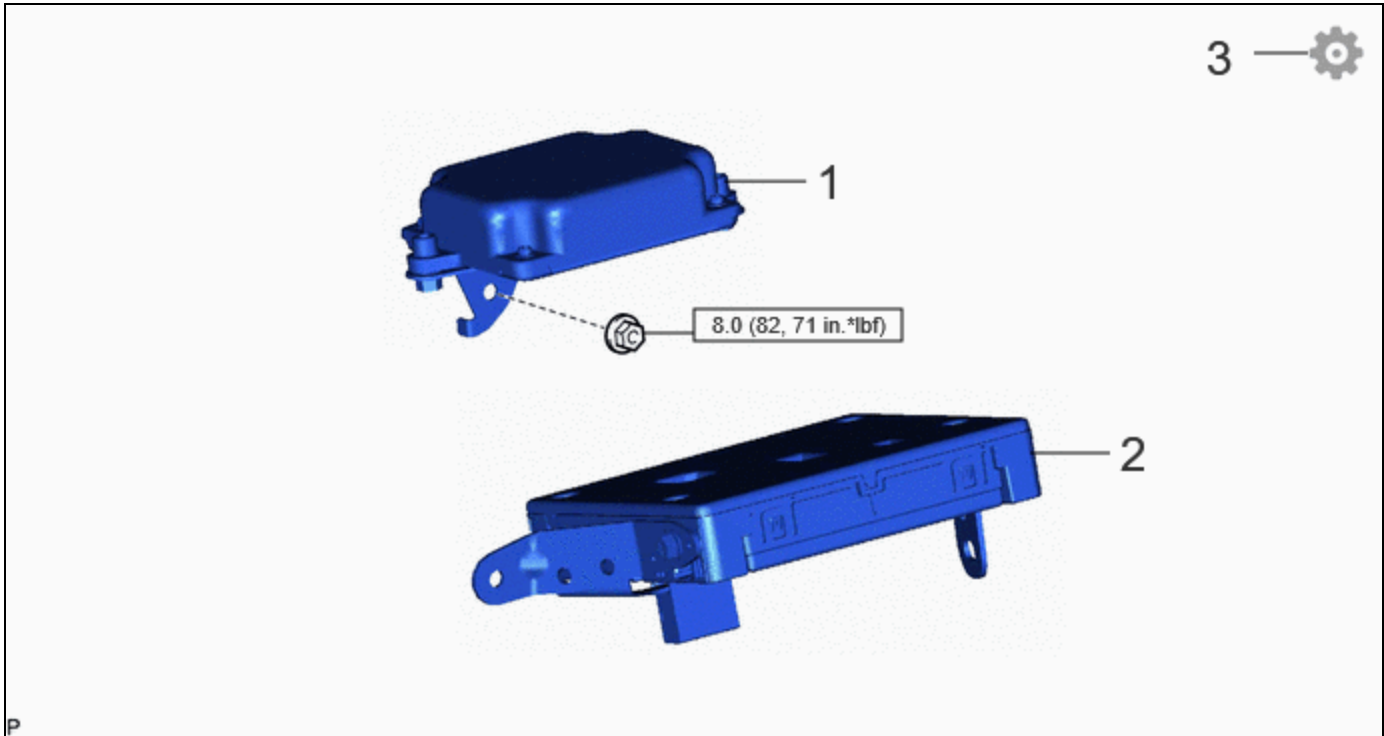

Last Modified: 12-04-2024	6.11:8.1.0	Doc ID: RM10000002AL05
Model Year Start: 2023	Model: Prius Prime	Prod Date Range: [03/2023 -]
Title: ADVANCED DRIVER ASSISTANCE SYSTEM: DRIVER MONITOR ECU: INSTALLATION; 2023 - 2024 MY Prius Prius Prime [03/2023 -]		

INSTALLATION

CAUTION / NOTICE / HINT

COMPONENTS (INSTALLATION)

	PROCEDURE	PART NAME CODE			
1	DRIVER MONITOR ECU ASSEMBLY	86470	-	-	-
2	DCM (TELEMATICS TRANSCEIVER) WITH BRACKET	-	-	-	-
3	SOFTWARE VERSION CONFIRMATION	-	-	-	INFO

	N*m (kgf*cm, ft.*lbf): Specified torque	-	-
--	---	---	---

PROCEDURE

1. INSTALL DRIVER MONITOR ECU ASSEMBLY

Torque:

8.0 N·m {82 kgf·cm, 71 in·lbf}

2. INSTALL DCM (TELEMATICS TRANSCEIVER) WITH BRACKET

Click here 