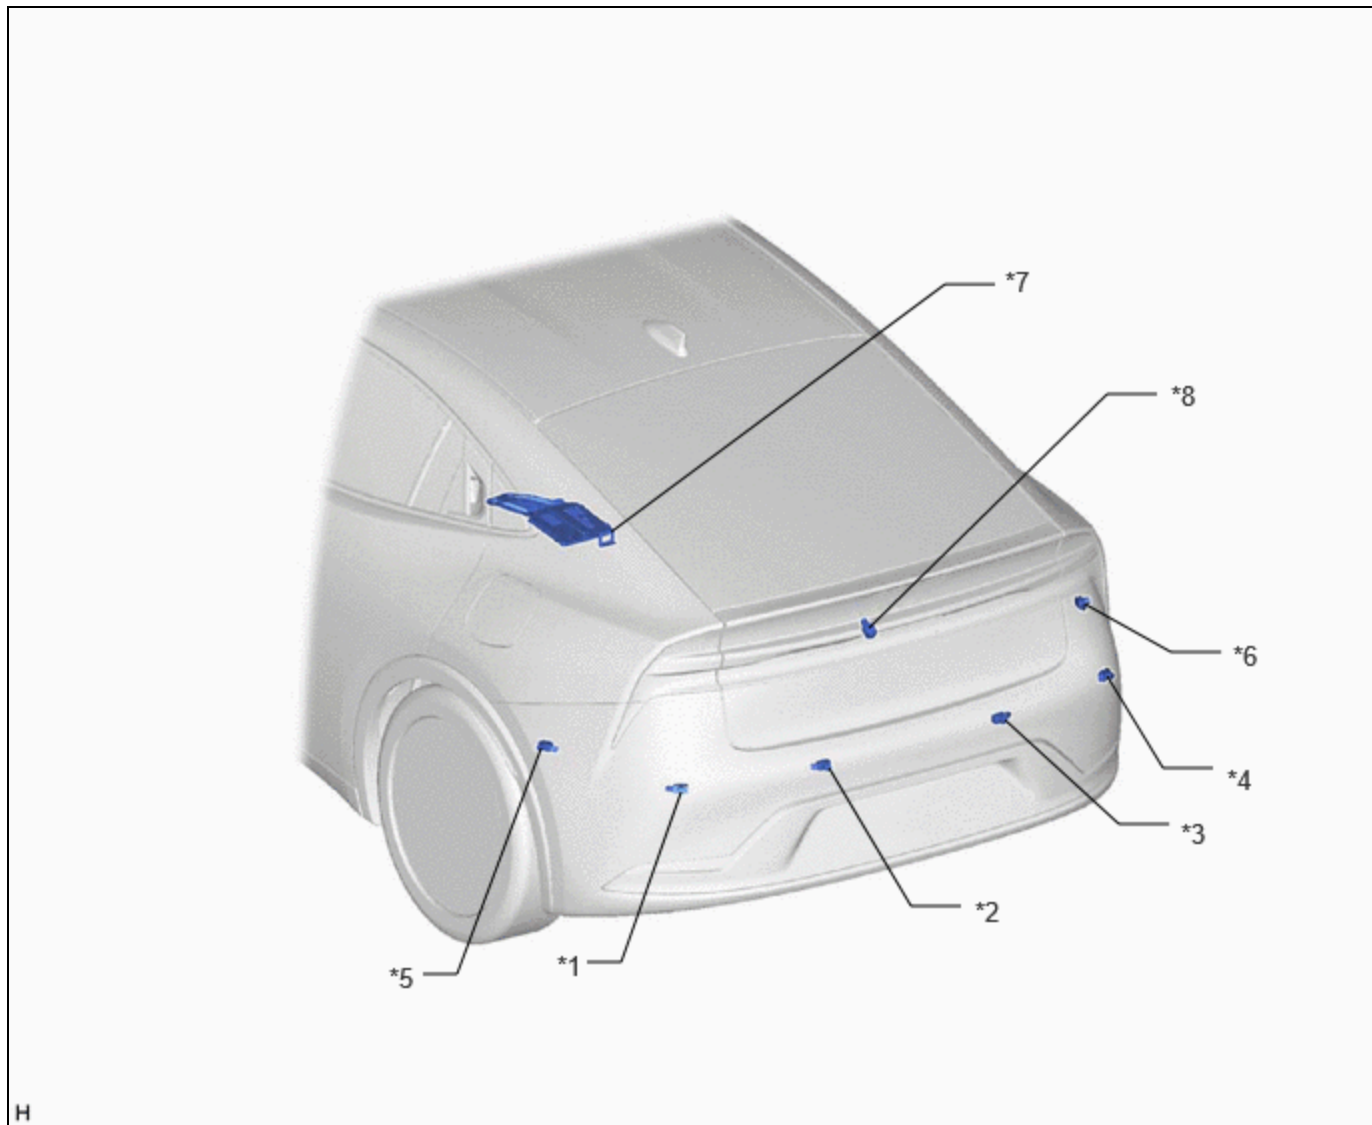

*7	POWER DISTRIBUTION BOX ASSEMBLY - ECU-IGR NO.1 FUSE - ECU-IGR NO.3 FUSE	*8	STEERING SENSOR
*9	CLEARANCE WARNING ECU ASSEMBLY	*10	AIR CONDITIONING AMPLIFIER ASSEMBLY
*11	DLC3	-	-

ILLUSTRATION

*1	REAR CORNER ULTRASONIC SENSOR LH	*2	REAR CENTER ULTRASONIC SENSOR LH
*3	REAR CENTER ULTRASONIC SENSOR RH	*4	REAR CORNER ULTRASONIC SENSOR RH
*5	REAR SIDE ULTRASONIC SENSOR LH	*6	REAR SIDE ULTRASONIC SENSOR RH
*7	PARKING ASSIST ECU	*8	REAR TELEVISION CAMERA ASSEMBLY