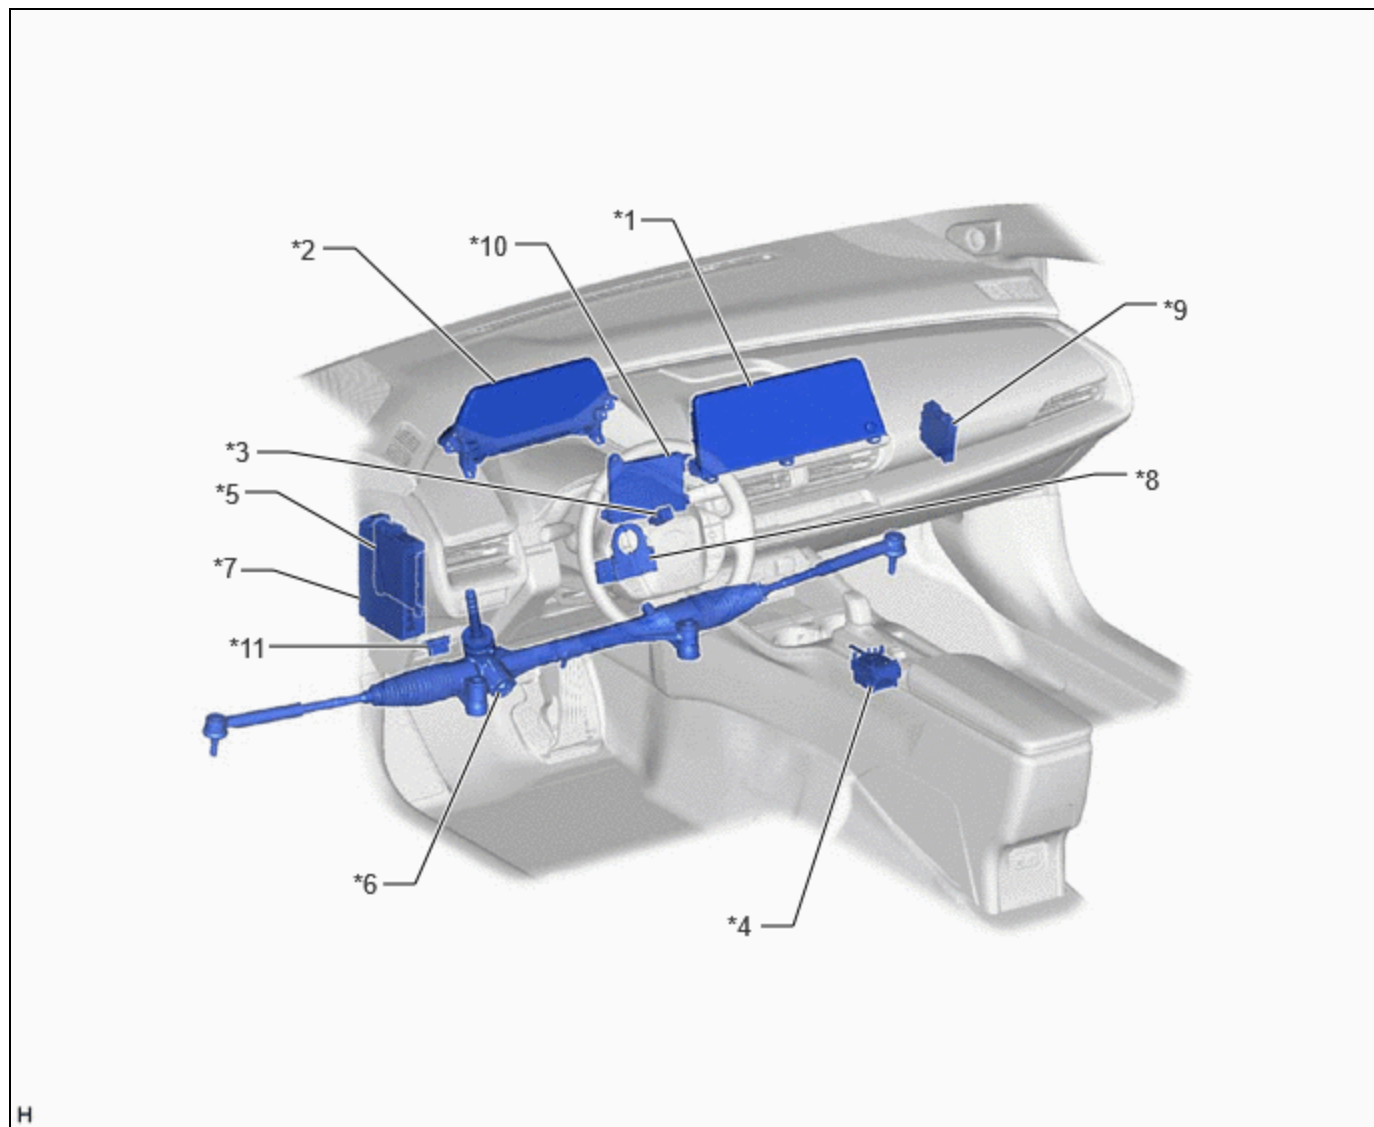

*9	OUTER REAR VIEW MIRROR ASSEMBLY RH - SIDE TELEVISION CAMERA ASSEMBLY RH - PARKING ASSIST LIGHT RH	*10	FRONT TELEVISION CAMERA ASSEMBLY
*11	BRAKE ACTUATOR ASSEMBLY - NO. 2 SKID CONTROL ECU	-	-

ILLUSTRATION

*1	RADIO AND DISPLAY RECEIVER ASSEMBLY	*2	COMBINATION METER ASSEMBLY - MULTI-INFORMATION DISPLAY - CLEARANCE SONAR OFF INDICATOR
*3	IPA MAIN SWITCH ASSEMBLY	*4	TRANSMISSION FLOOR SHIFT ASSEMBLY - SHIFT CONTROL ECU
*5	MAIN BODY ECU (MULTIPLEX NETWORK BODY ECU)	*6	POWER STEERING ECU (RACK AND PINION POWER STEERING GEAR ASSEMBLY)