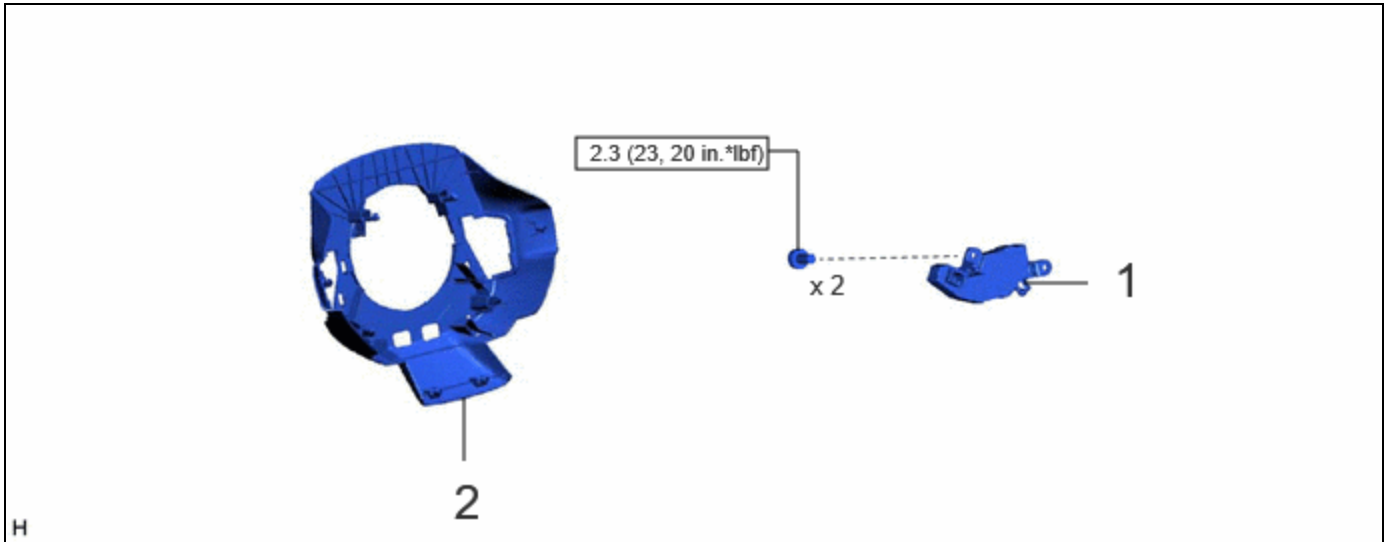

#### COMPONENTS (INSTALLATION)

	PROCEDURE	PART NAME CODE			
1	MULTIPLEX NETWORK STEERING ECU	864A1A	-	-	-
2	LOWER STEERING WHEEL BOSS COVER	45184	-	-	-

	N*m (kgf*cm, ft.*lbf): Specified torque	-	-
--	---	---	---