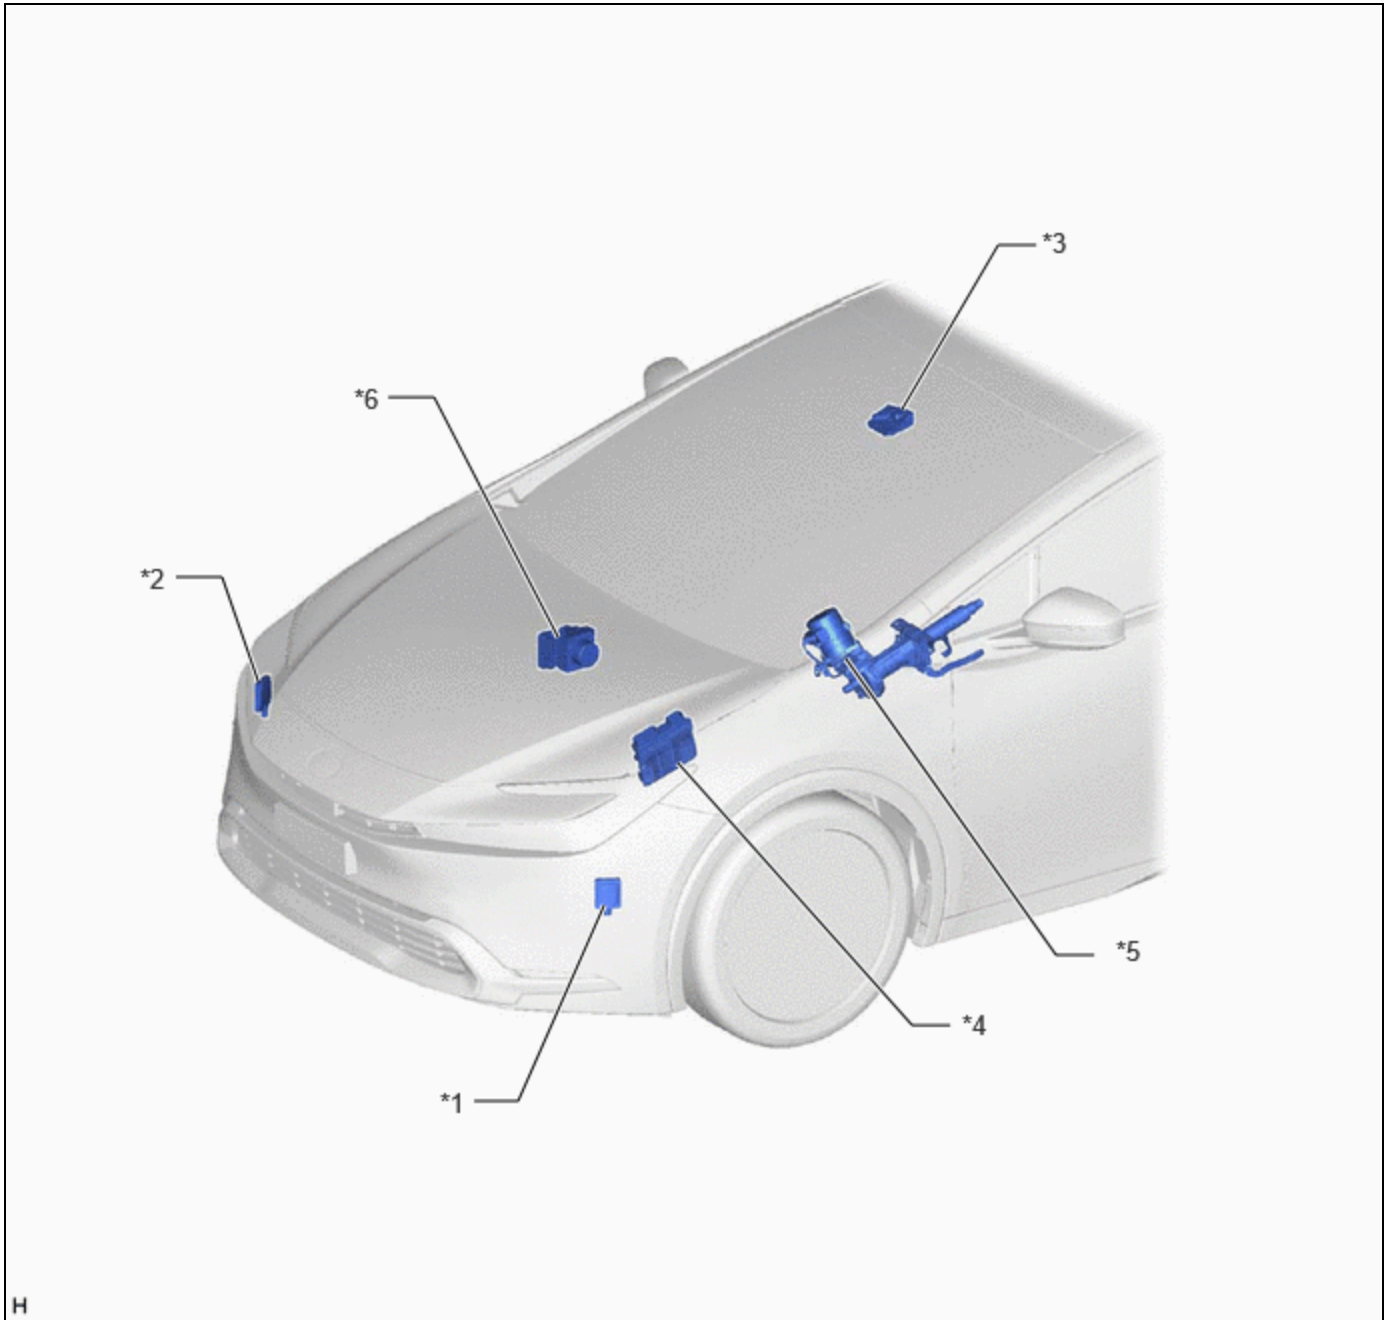

<b>Last Modified:</b> 12-04-2024	6.11:8.1.0	<b>Doc ID:</b> RM10000000289N1
<b>Model Year Start:</b> 2023	<b>Model:</b> Prius Prime	<b>Prod Date Range:</b> [12/2022 - ]
<b>Title:</b> ADVANCED DRIVER ASSISTANCE SYSTEM: FRONT SIDE RADAR SENSOR SYSTEM: PARTS LOCATION; 2023 - 2024 MY Prius Prius Prime [12/2022 - ]		

## PARTS LOCATION

### ILLUSTRATION

*1	FRONT SIDE RADAR SENSOR (A)	*2	FRONT SIDE RADAR SENSOR (B)
*3	FORWARD RECOGNITION CAMERA	*4	ECM
*5	POWER STEERING ECU ASSEMBLY	*6	NO. 2 SKID CONTROL ECU (BRAKE ACTUATOR ASSEMBLY)