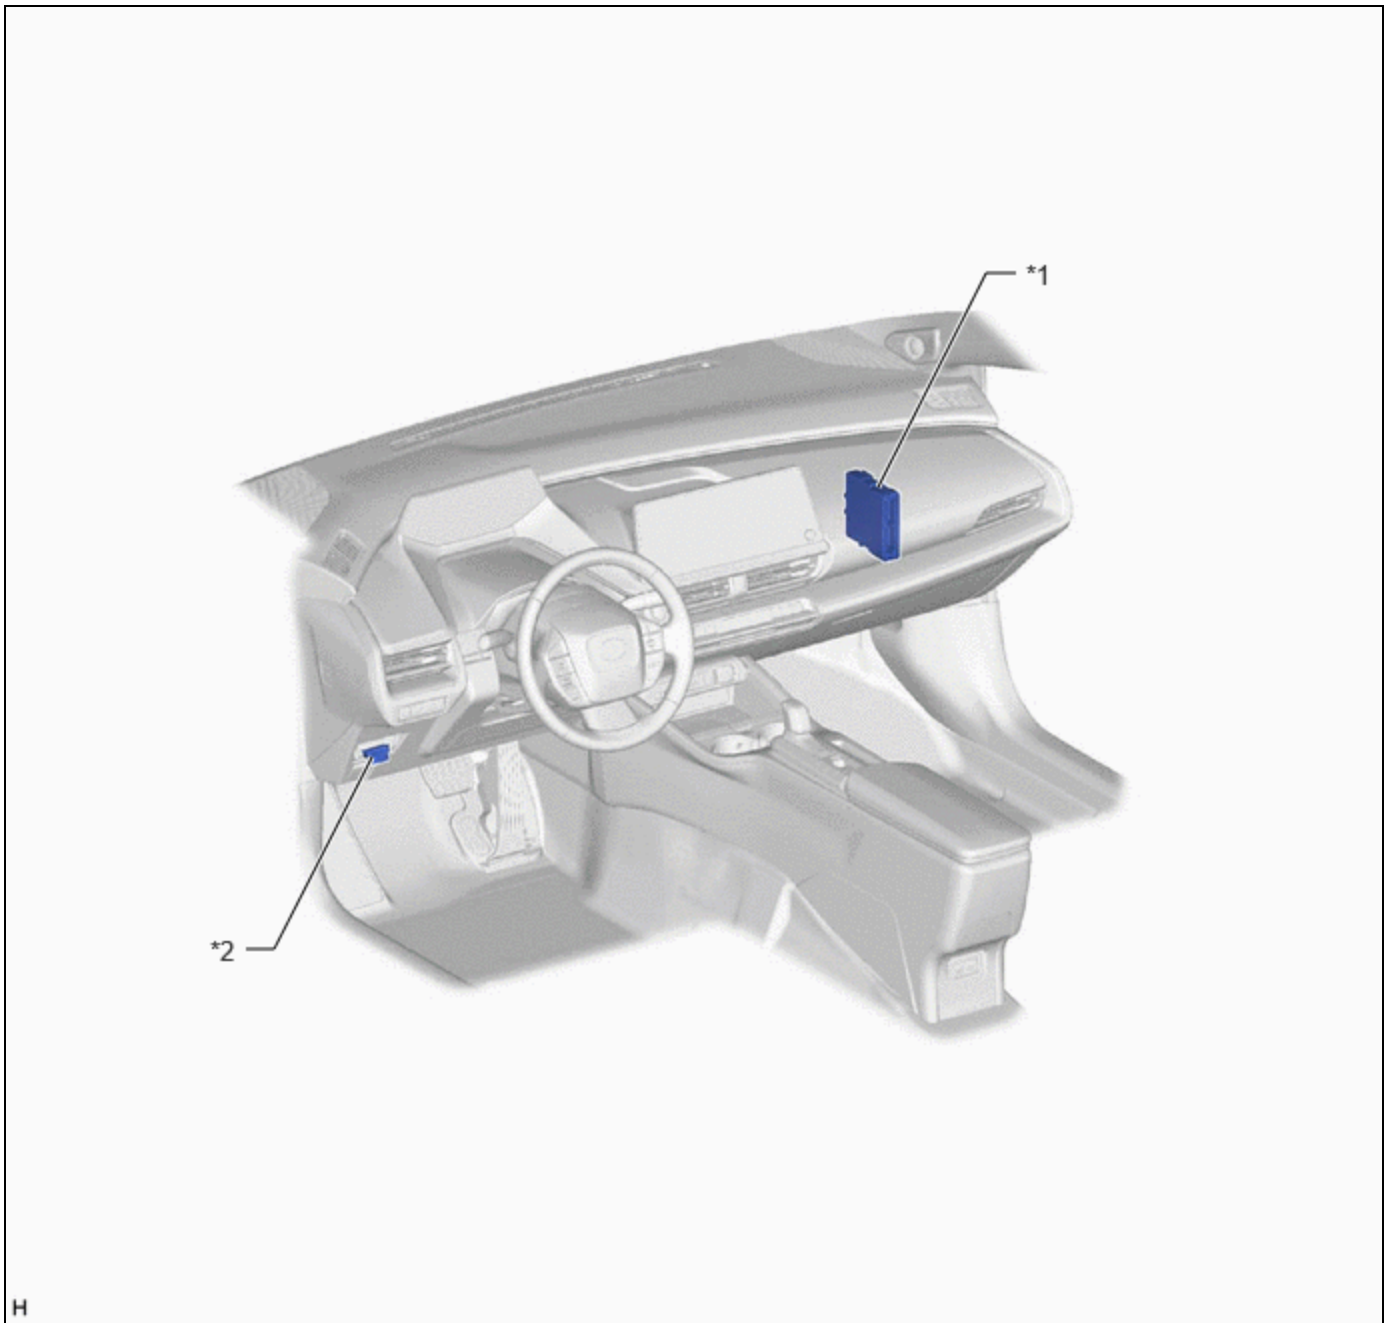

ILLUSTRATION

*1	HYBRID VEHICLE CONTROL ECU	*2	DLC3